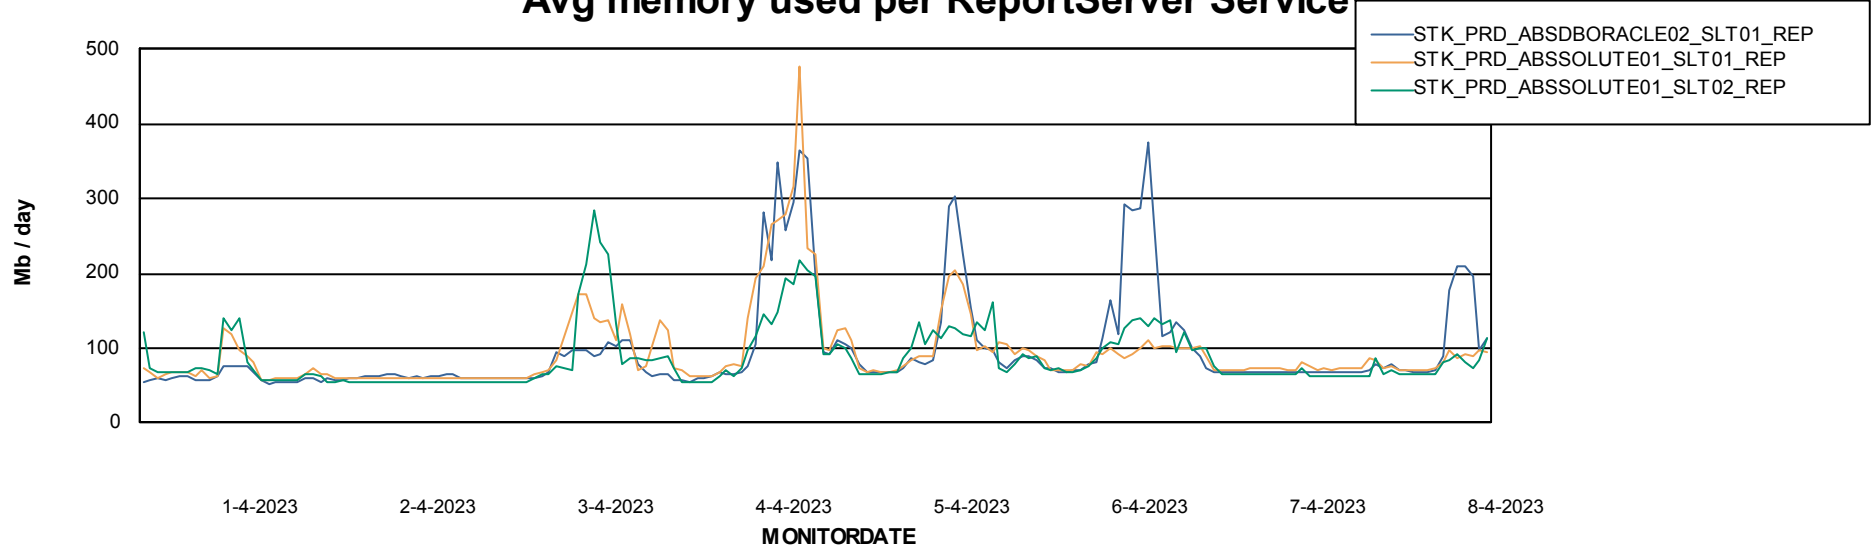

Avg memory used per ABS Server Service

Avg users per day per ABS server

Weekly SLA Customer Report

Customer STK_Production
Database ID 82

ABSSolute Application ReportServer Services

Avg memory used per ReportServer Service