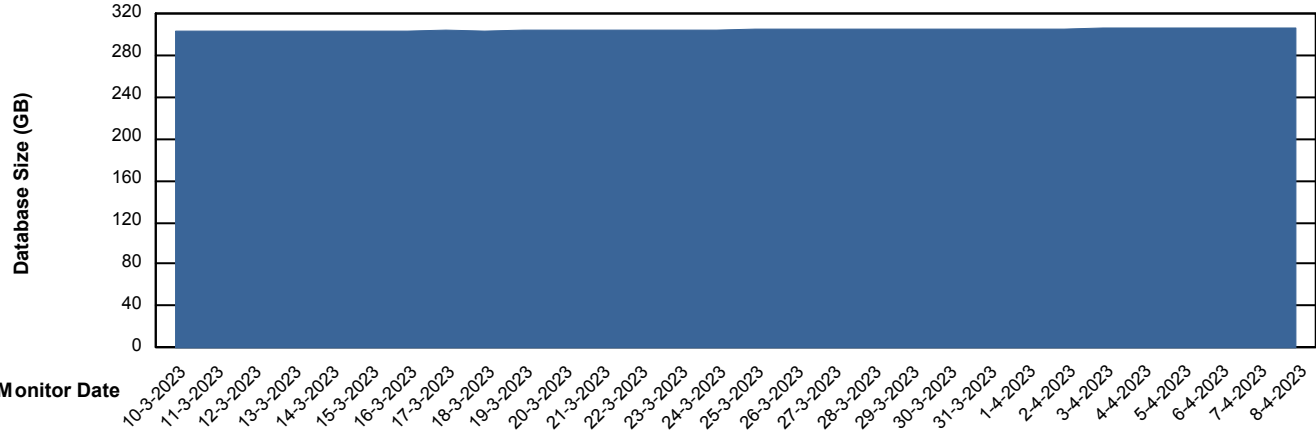

DATABASE SIZE STKDB_Production

Database growth over last month