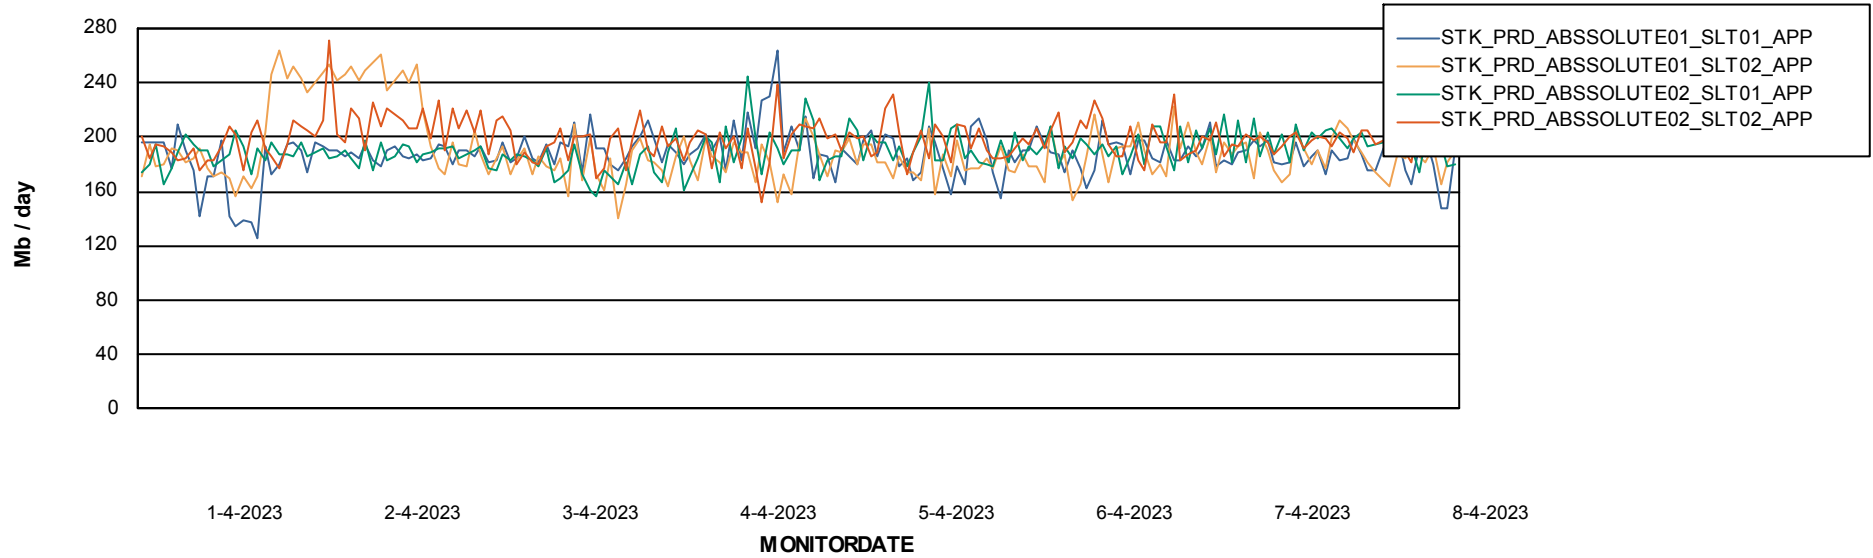

ABSSolute Application Server Services

Avg memory used per ABS Server Service