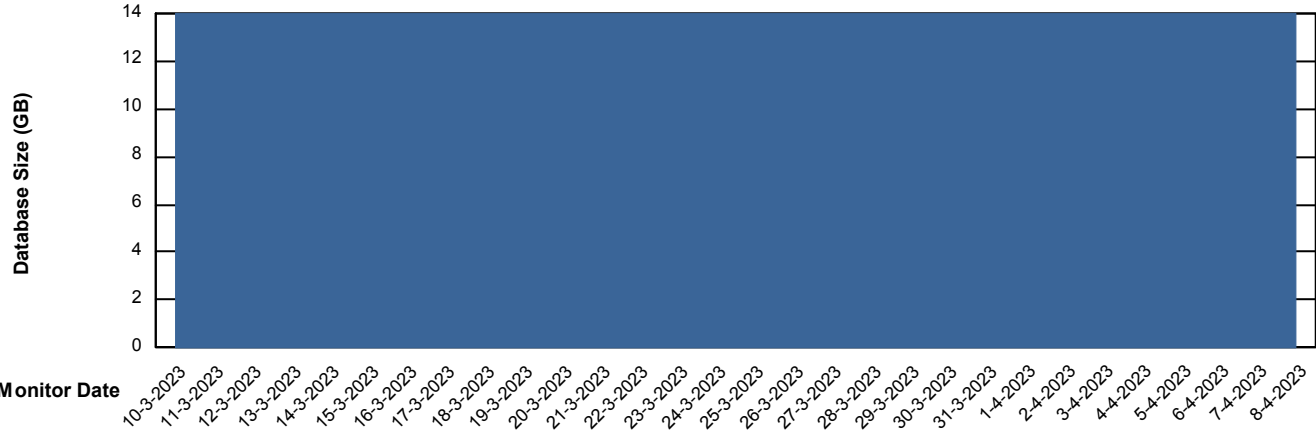

DB Processes Max 500

Weekly SLA Customer Report

Customer SPI_Production
 Database ID 49

DATABASE SIZE SPIDB_Production

Database growth over last month

Database Tablespace SPIDB_Production

Date	Tablespace Name	Filesize (Gb)	Usedsize (Gb)	Percentage free
8-4-2023	ABSDATA	5	3	45
	INDX	8	4	45
7-4-2023	ABSDATA	5	3	45
	INDX	8	4	45
6-4-2023	ABSDATA	5	3	45
	INDX	8	4	45
5-4-2023	ABSDATA	5	3	45
	INDX	8	4	45
4-4-2023	ABSDATA	5	3	46
	INDX	8	4	45
3-4-2023	ABSDATA	5	3	46
	INDX	8	4	45
2-4-2023	ABSDATA	5	3	46
	INDX	8	4	45