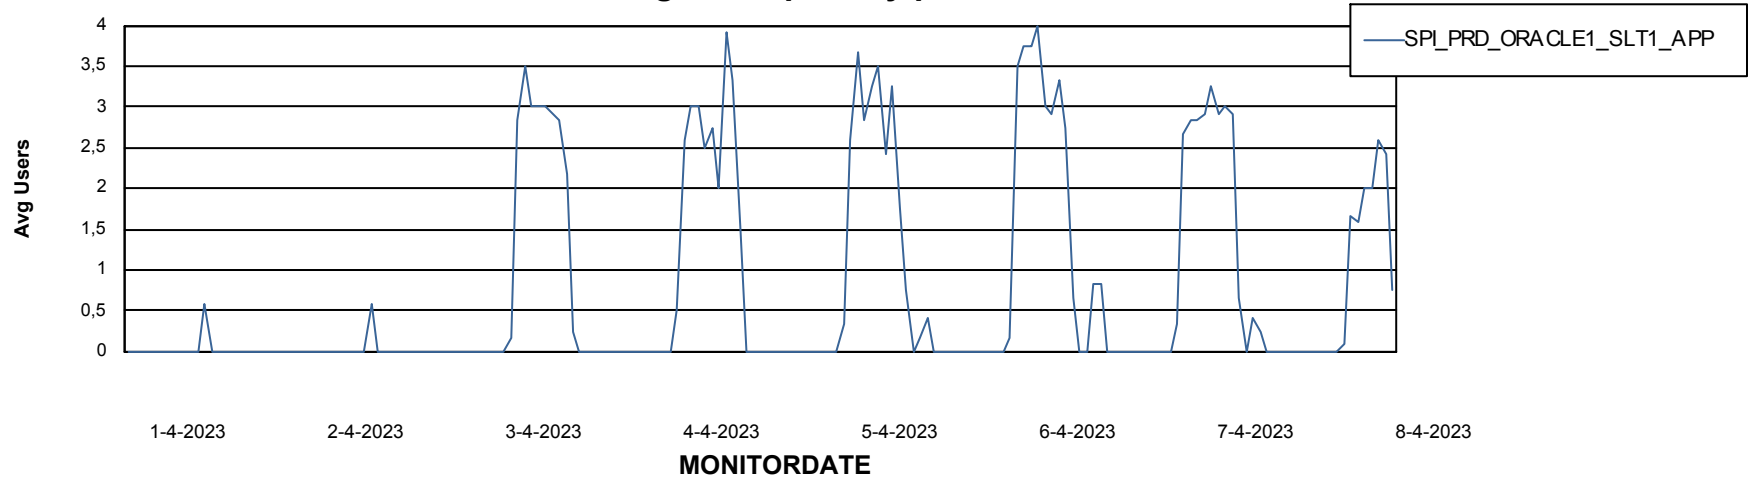

Weekly SLA Customer Report

Customer SPI_Production
Database ID 49

ABSSolute Application Server Services

Avg memory used per ABS Server Service

Avg users per day per ABS server

Weekly SLA Customer Report

Customer SPI_Production
Database ID 49