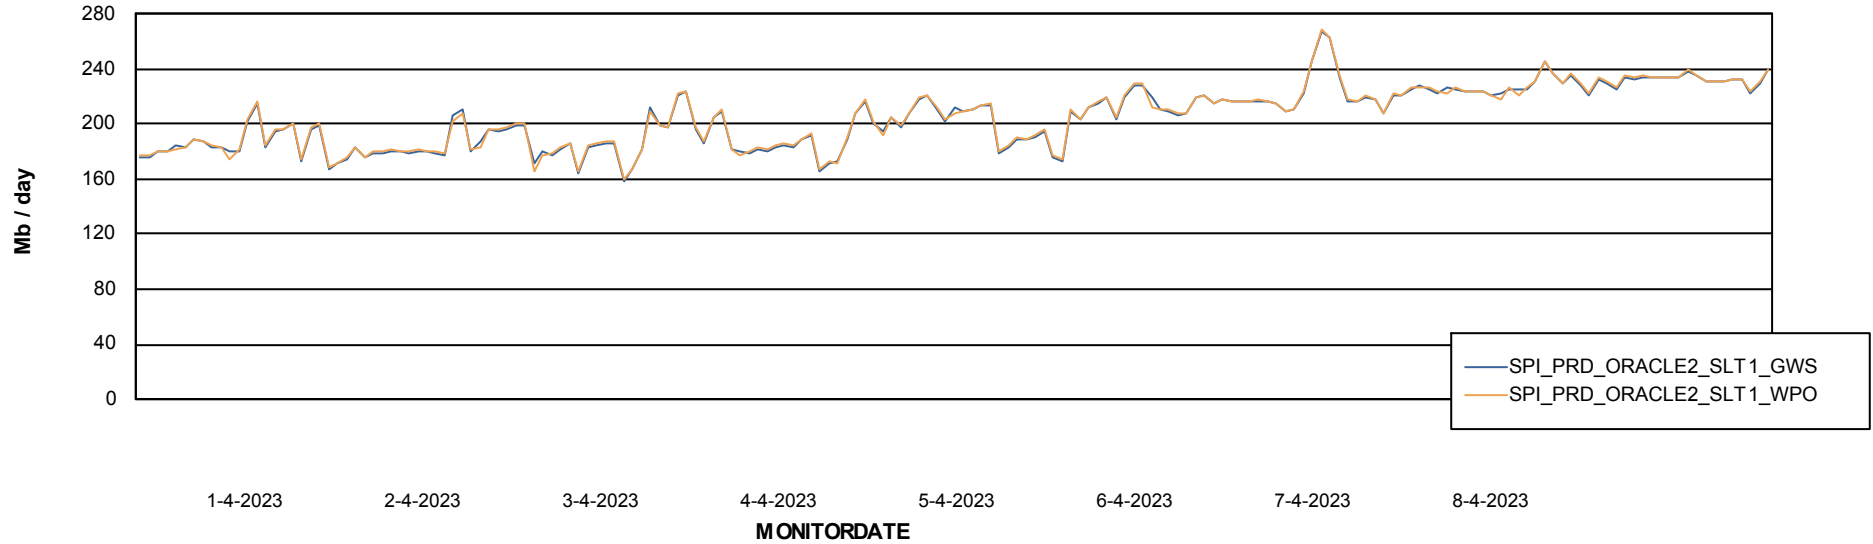

ABSSolute Application ReportServer Services

Avg memory used per ReportServer Service

Weekly SLA Customer Report

Customer SPI_Production
Database ID 49

ABSSolute Web Component Services

Avg memory used per ABS Web component