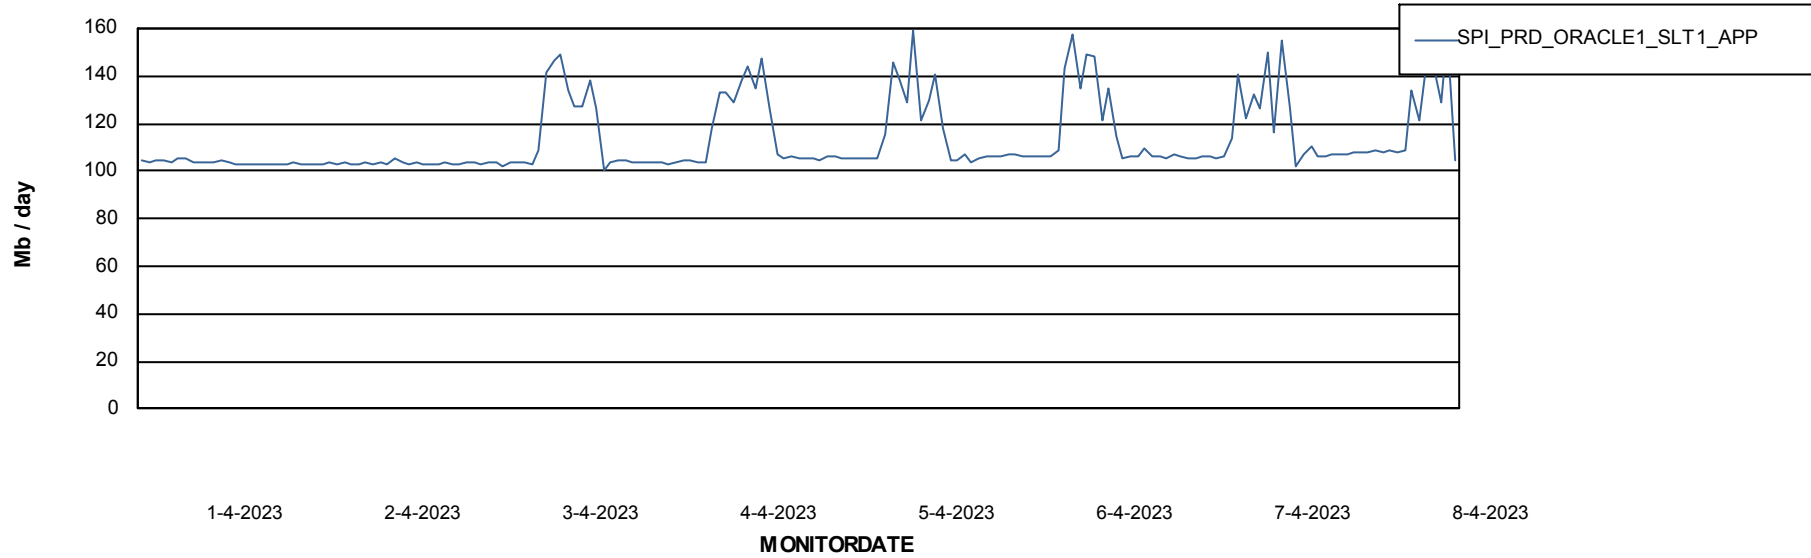

Weekly SLA Customer Report

Customer SPI_Production
Database ID 49

Database Performance SPIDB_Production

DB Processes Max 500

Weekly SLA Customer Report

Customer SPI_Production
Database ID 49

Database Performance SPIDB_Standby

DB Processes Max 500

Weekly SLA Customer Report

Customer SPI_Production
 Database ID 49

DATABASE SIZE SPIDB_Production

Database growth over last month

Database Tablespace SPIDB_Production

Date	Tablespace Name	Filesize (Gb)	Usedsize (Gb)	Percentage free
8-4-2023	ABSDATA	5	3	45
	INDX	8	4	45
7-4-2023	ABSDATA	5	3	45
	INDX	8	4	45
6-4-2023	ABSDATA	5	3	45
	INDX	8	4	45
5-4-2023	ABSDATA	5	3	45
	INDX	8	4	45
4-4-2023	ABSDATA	5	3	46
	INDX	8	4	45
3-4-2023	ABSDATA	5	3	46
	INDX	8	4	45
2-4-2023	ABSDATA	5	3	46
	INDX	8	4	45

Weekly SLA Customer Report

Customer SPI_Production
Database ID 49

ABSSolute Application Server Services

Avg memory used per ABS Server Service

Avg users per day per ABS server

Weekly SLA Customer Report

Customer SPI_Production
Database ID 49