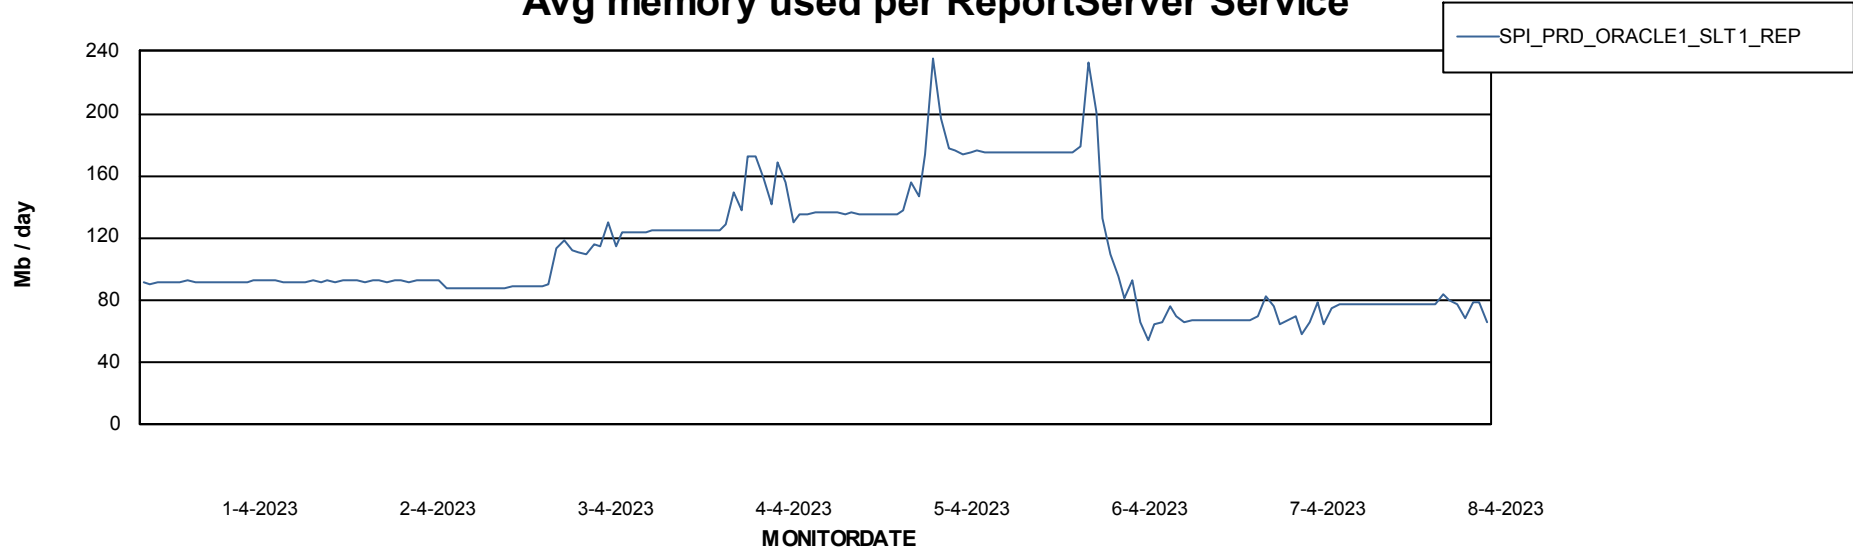

ABSSolute Application ReportServer Services

Avg memory used per ReportServer Service