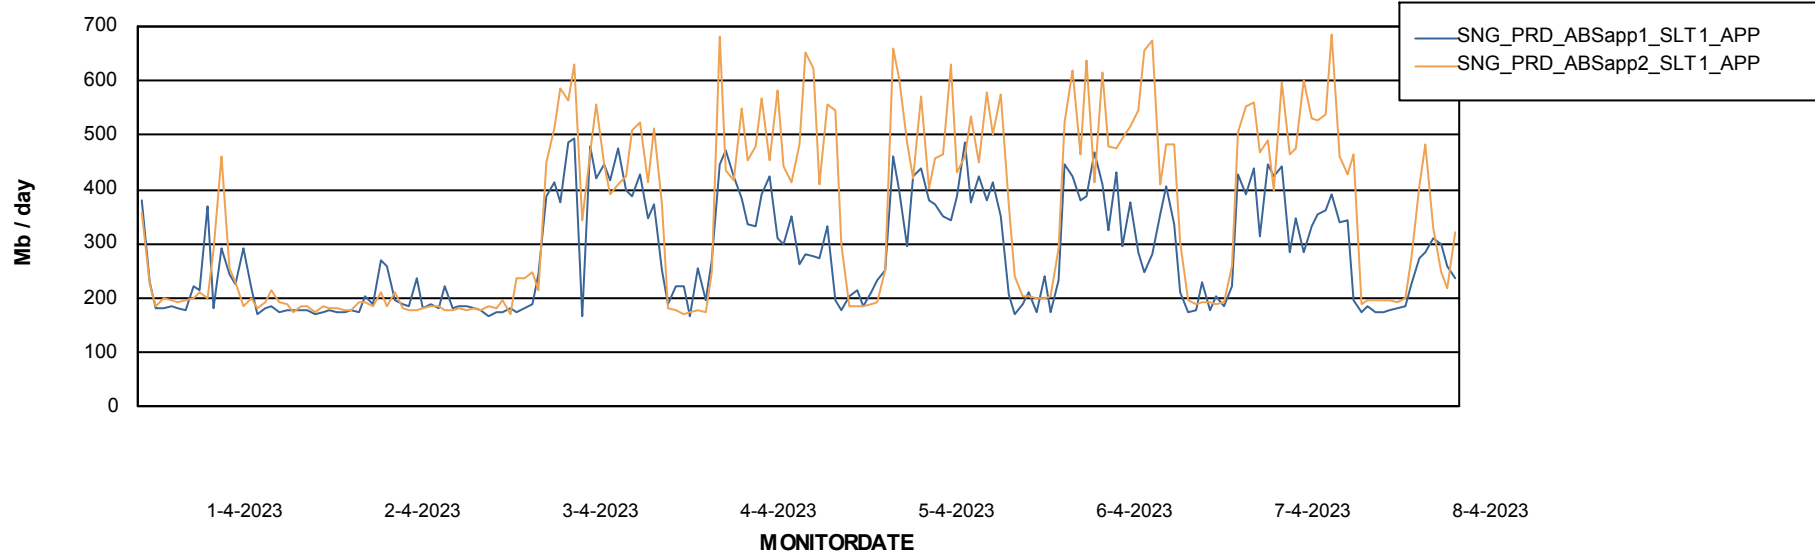

Database Performance SNG_PRD_ORACLE1

Weekly SLA Customer Report

Customer SNG_Production
 Database ID 70

DATABASE SIZE SNG_PRD_ORACLE1

Database growth over last month

Database Tablespace SNG_PRD_ORACLE1

Date	Tablespace Name	Filesize (Gb)	Usedsize (Gb)	Percentage free
8-4-2023	ABSDATA	54	38	29
	INDX	124	103	17
7-4-2023	ABSDATA	54	38	29
	INDX	124	103	17
6-4-2023	ABSDATA	54	38	29
	INDX	124	103	17
5-4-2023	ABSDATA	54	38	29
	INDX	124	103	17
4-4-2023	ABSDATA	54	38	29
	INDX	124	103	17
3-4-2023	ABSDATA	54	38	29
	INDX	124	103	17
2-4-2023	ABSDATA	54	38	29
	INDX	124	102	17

Weekly SLA Customer Report

Customer SNG_Production
Database ID 70

ABSSolute Application Server Services

Avg memory used per ABS Server Service

Avg users per day per ABS server

Weekly SLA Customer Report

Customer SNG_Production
Database ID 70