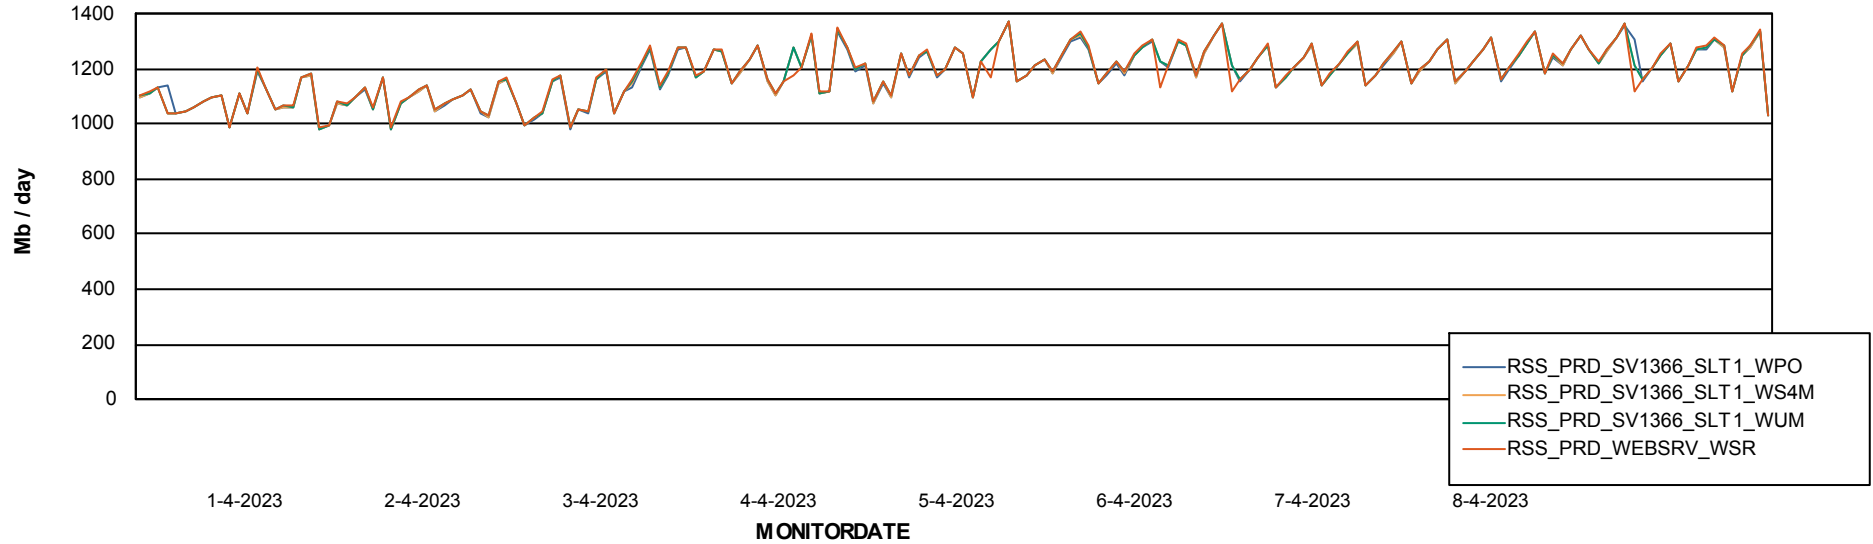

ABSSolute Web Component Services

Avg memory used per ABS Web component