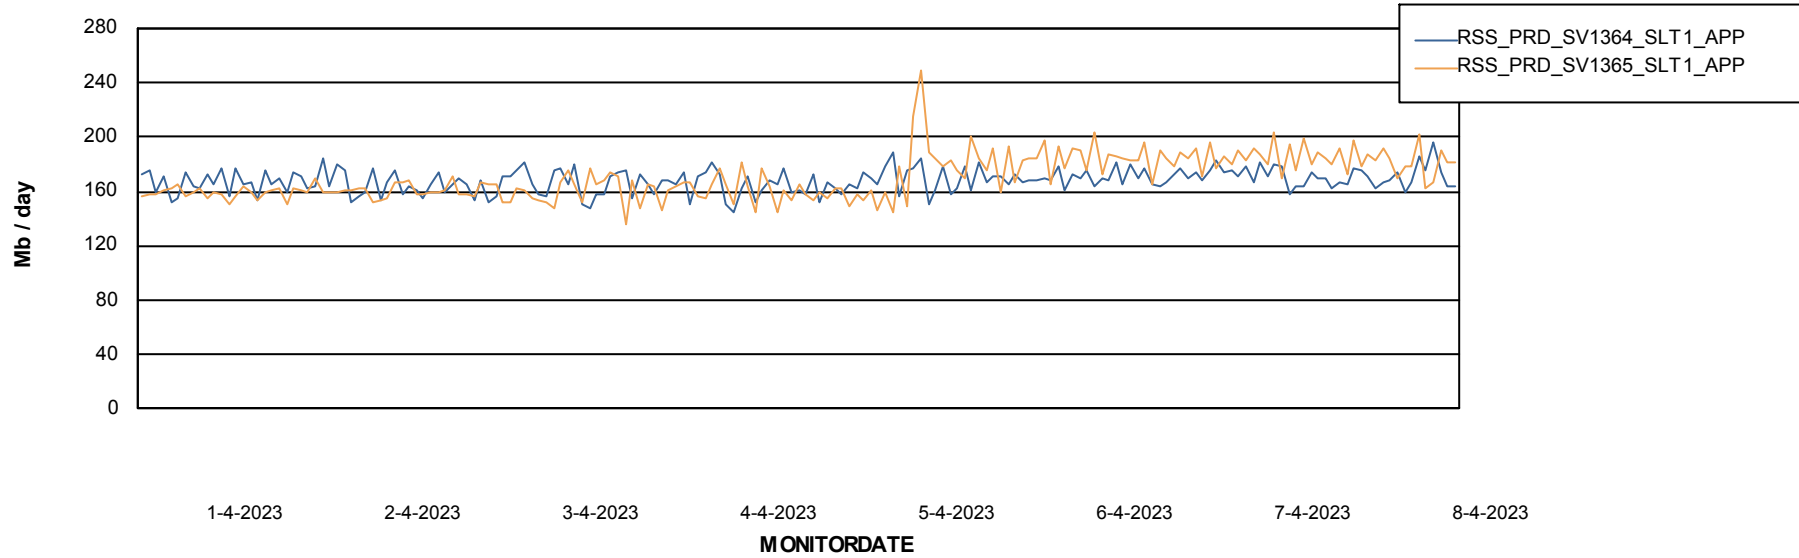

ABSSolute Application Server Services

Avg memory used per ABS Server Service