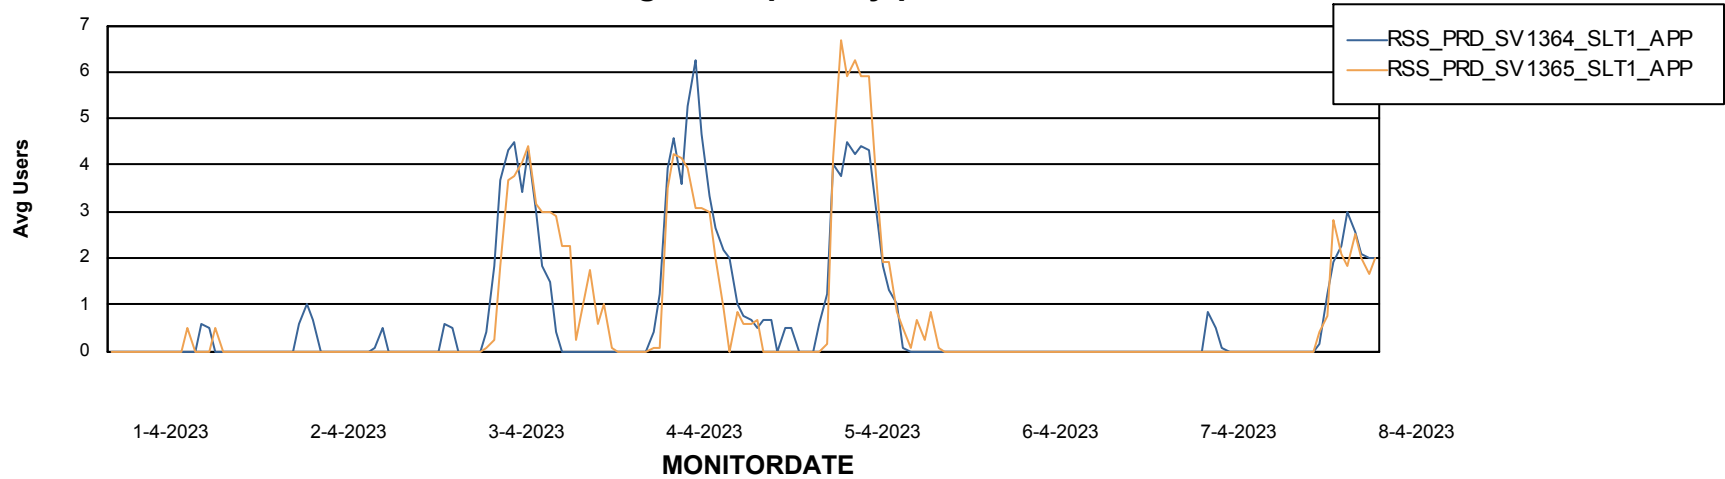

Avg users per day per ABS server