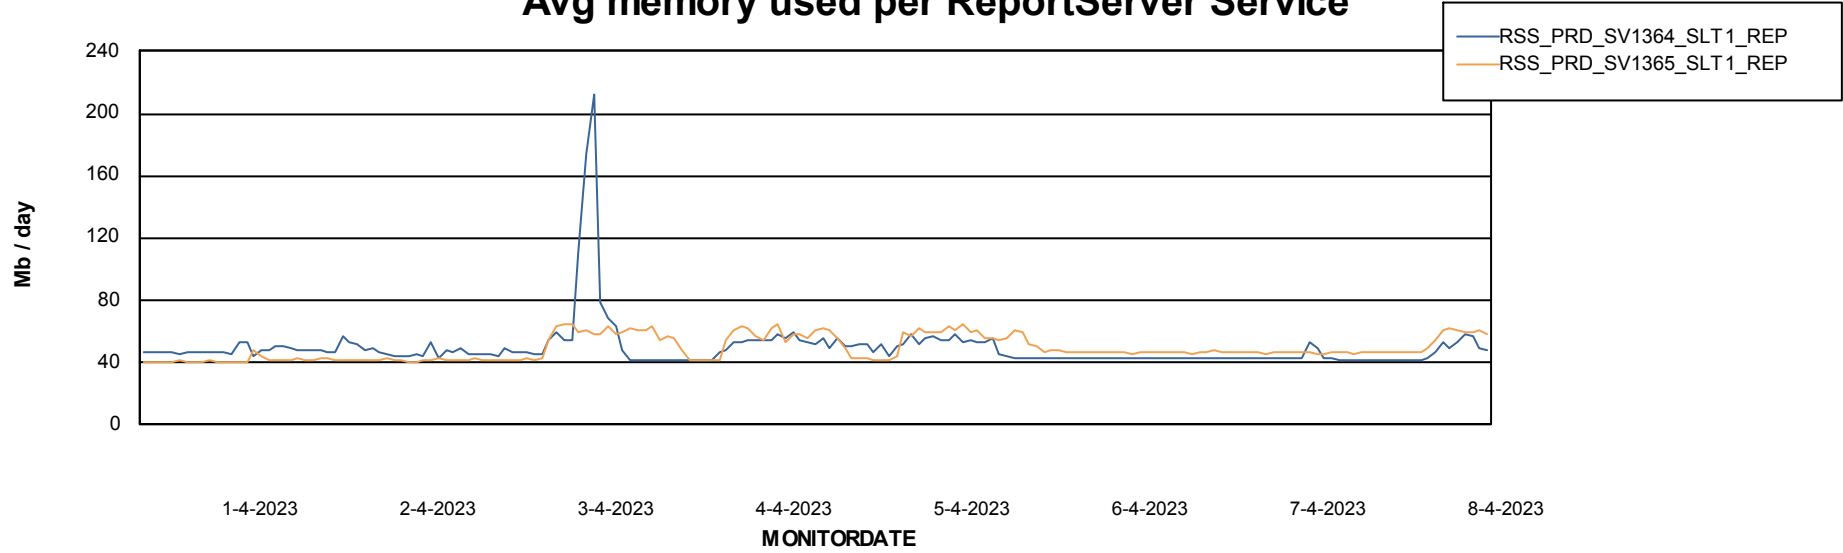

Avg memory used per ABS Server Service

Avg users per day per ABS server

Weekly SLA Customer Report

Customer RSS Production
Database ID 52

ABSSolute Application ReportServer Services

Avg memory used per ReportServer Service

Weekly SLA Customer Report

Customer RSS Production
Database ID 52

ABSSolute Web Component Services

Avg memory used per ABS Web component

Weekly SLA Customer Report

Customer RSS Production
Database ID 52

Disaster per ABS component