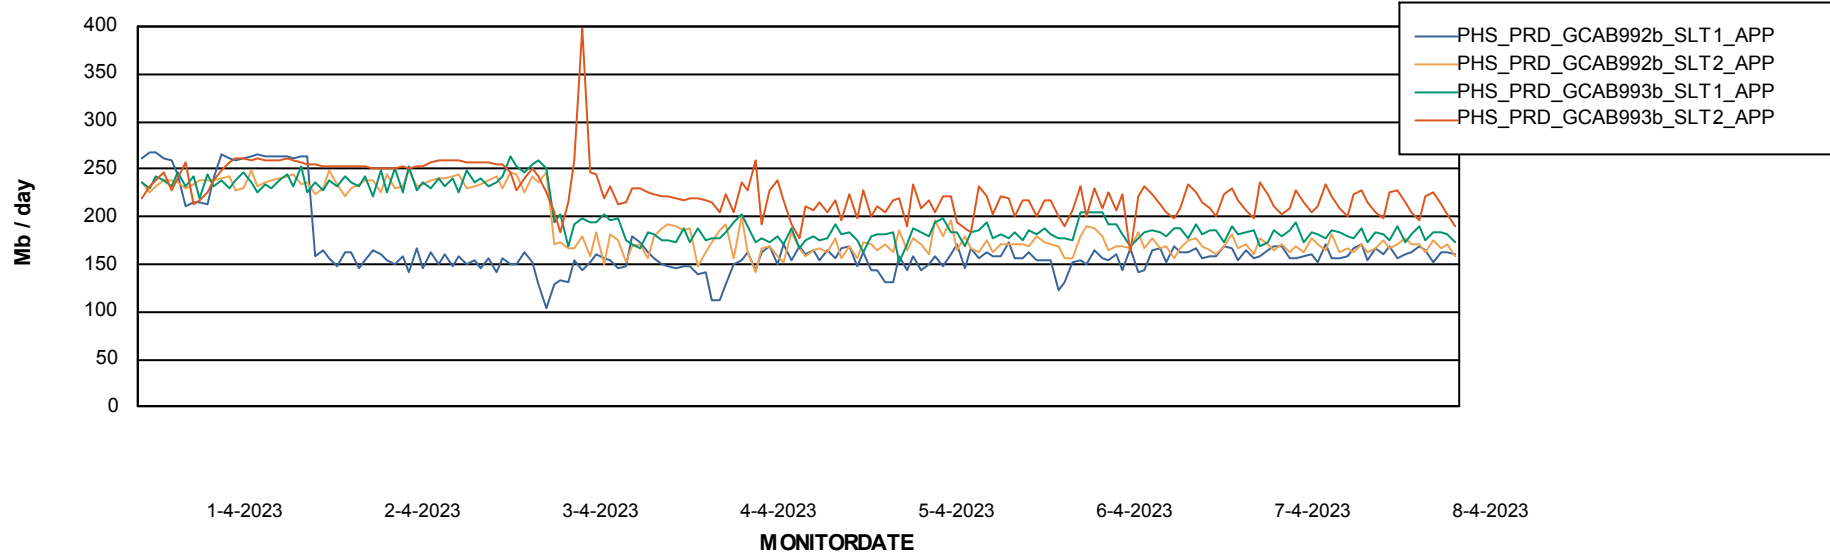

Standby Database Health PHS_Production

Recovery lag for last 7 days

Weekly SLA Customer Report

Customer PHS_Production
Database ID 47

ABSSolute Application Server Services

Avg memory used per ABS Server Service