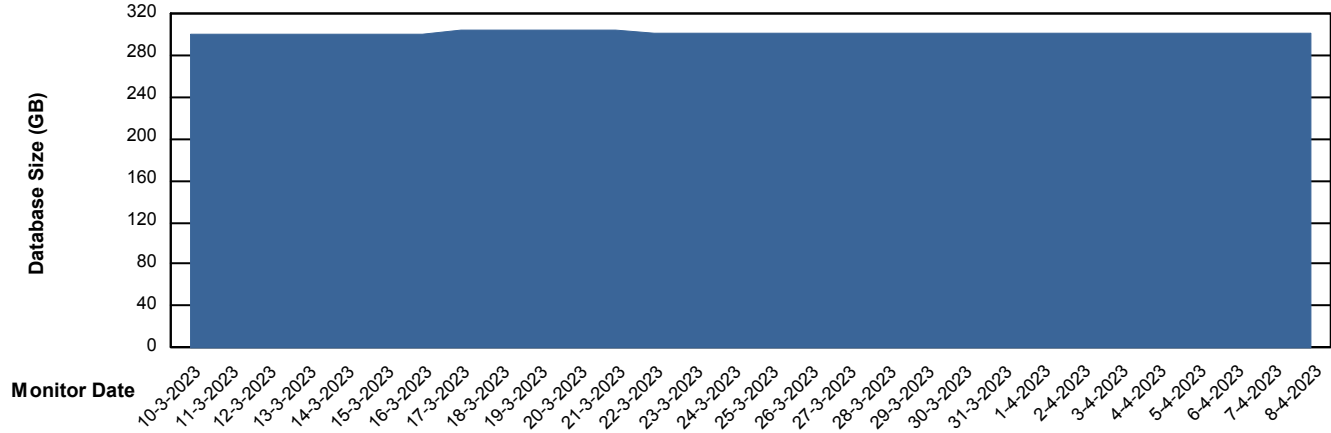

Weekly SLA Customer Report

Customer PHS_Production
Database ID 47

Database Performance PHSDB_Test

Weekly SLA Customer Report

Customer PHS_Production
Database ID 47

DATABASE SIZE PHSDB_Production

Database growth over last month