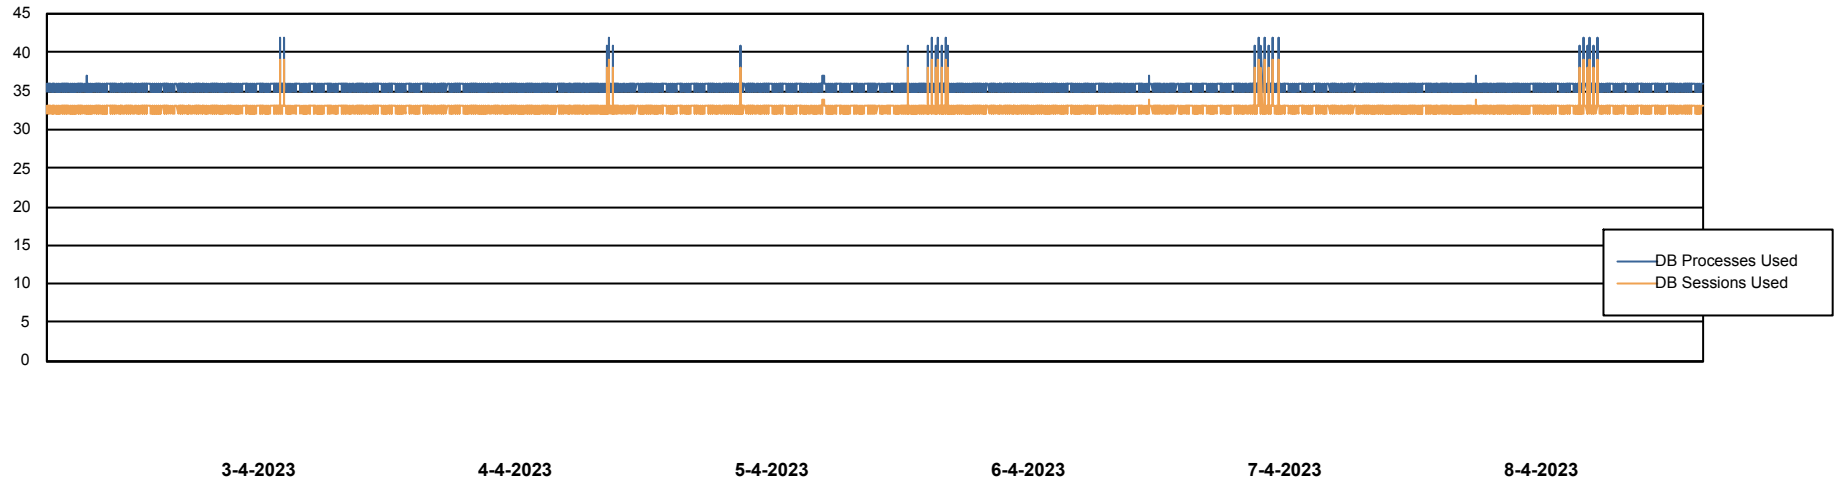

Weekly SLA Customer Report

Customer PHS_Production
Database ID 47

Database Performance PHSDB_Production

Weekly SLA Customer Report

Customer PHS_Production
Database ID 47

Database Performance PHSDB_Standby

DB Processes Max 1,000