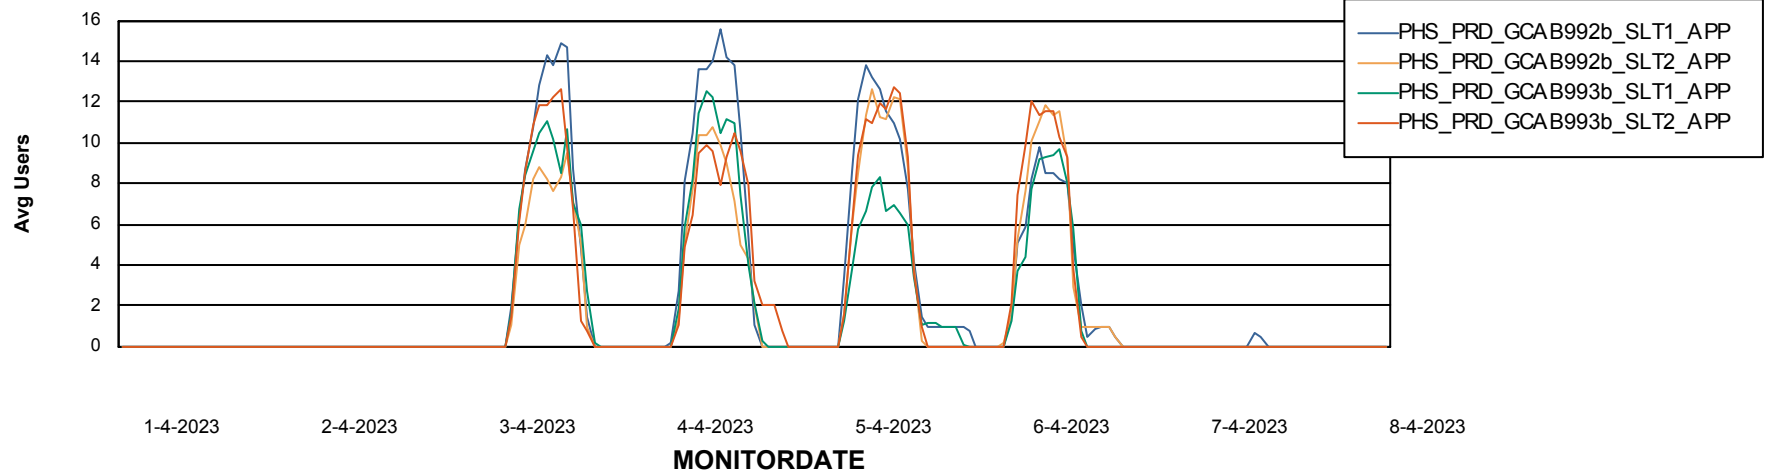

Avg users per day per ABS server