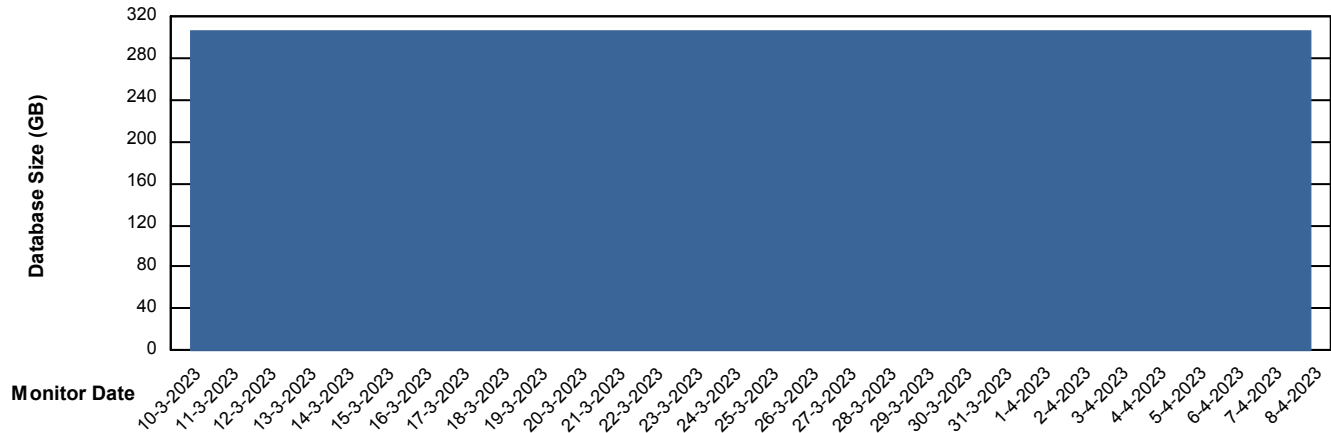

DATABASE SIZE PHSDB_Test

Database growth over last month