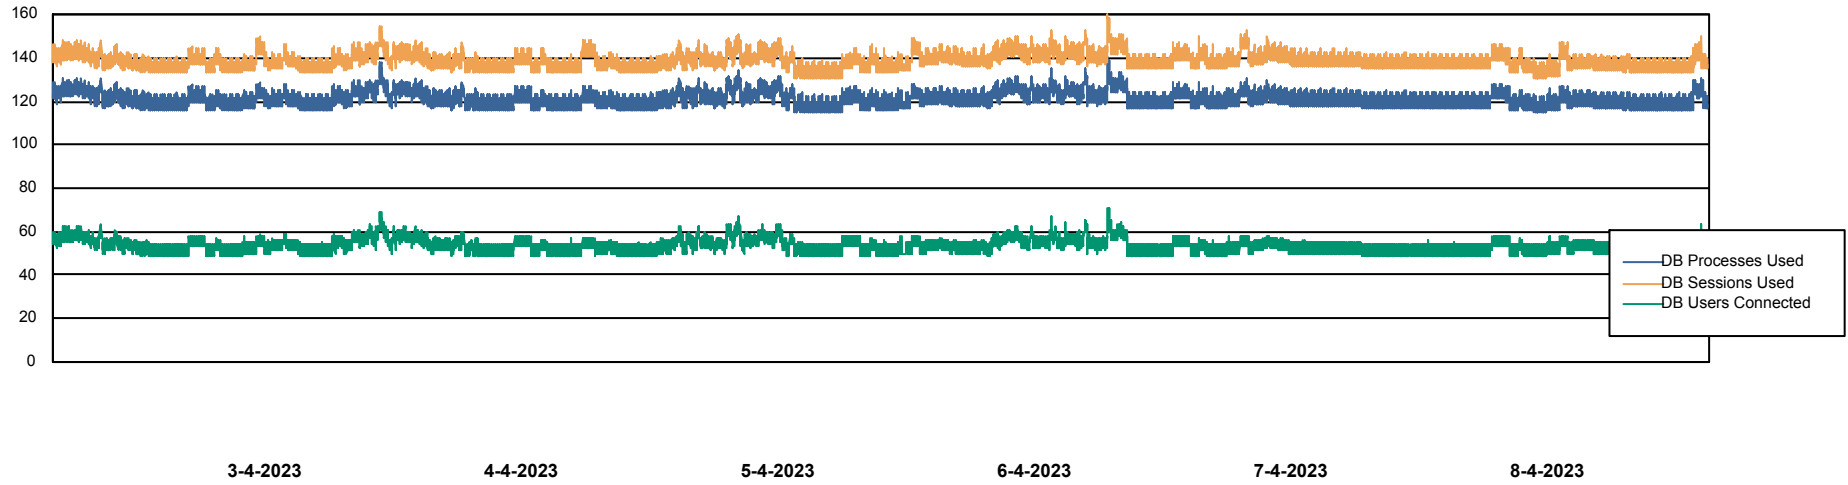

Weekly SLA Customer Report

Customer PHS_Production
Database ID 47

Database Performance PHSDB_Production

Weekly SLA Customer Report

Customer PHS_Production
Database ID 47

Database Performance PHSDB_Standby

DB Processes Max 1,000