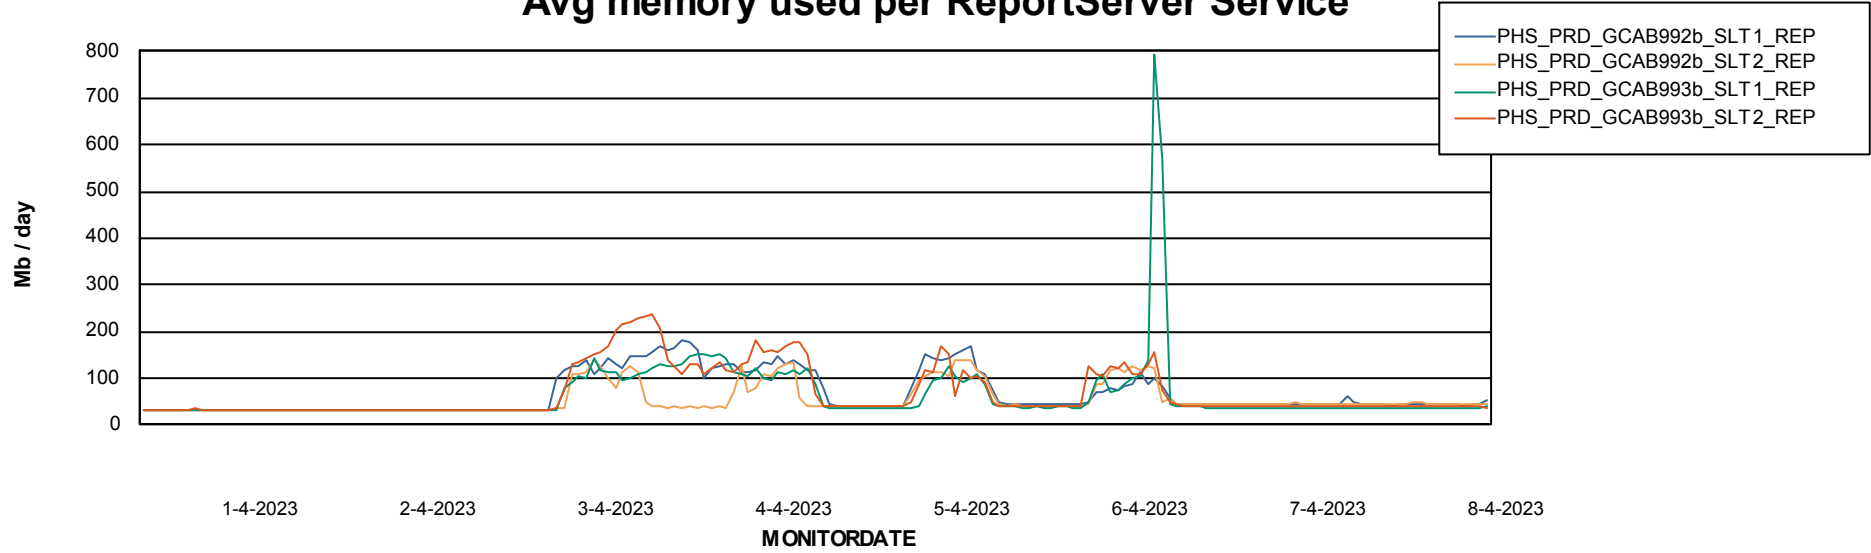

Avg users per day per ABS server

Weekly SLA Customer Report

Customer PHS_Production
Database ID 47

ABSSolute Application ReportServer Services

Avg memory used per ReportServer Service

Weekly SLA Customer Report