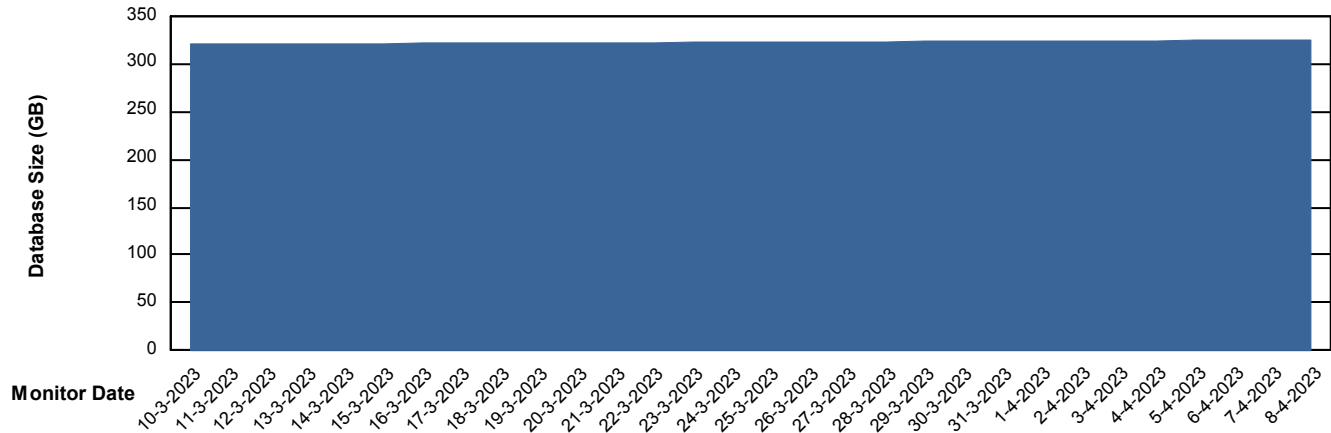

DATABASE SIZE NOA_PRD_NovoABS01_DB

Database growth over last month