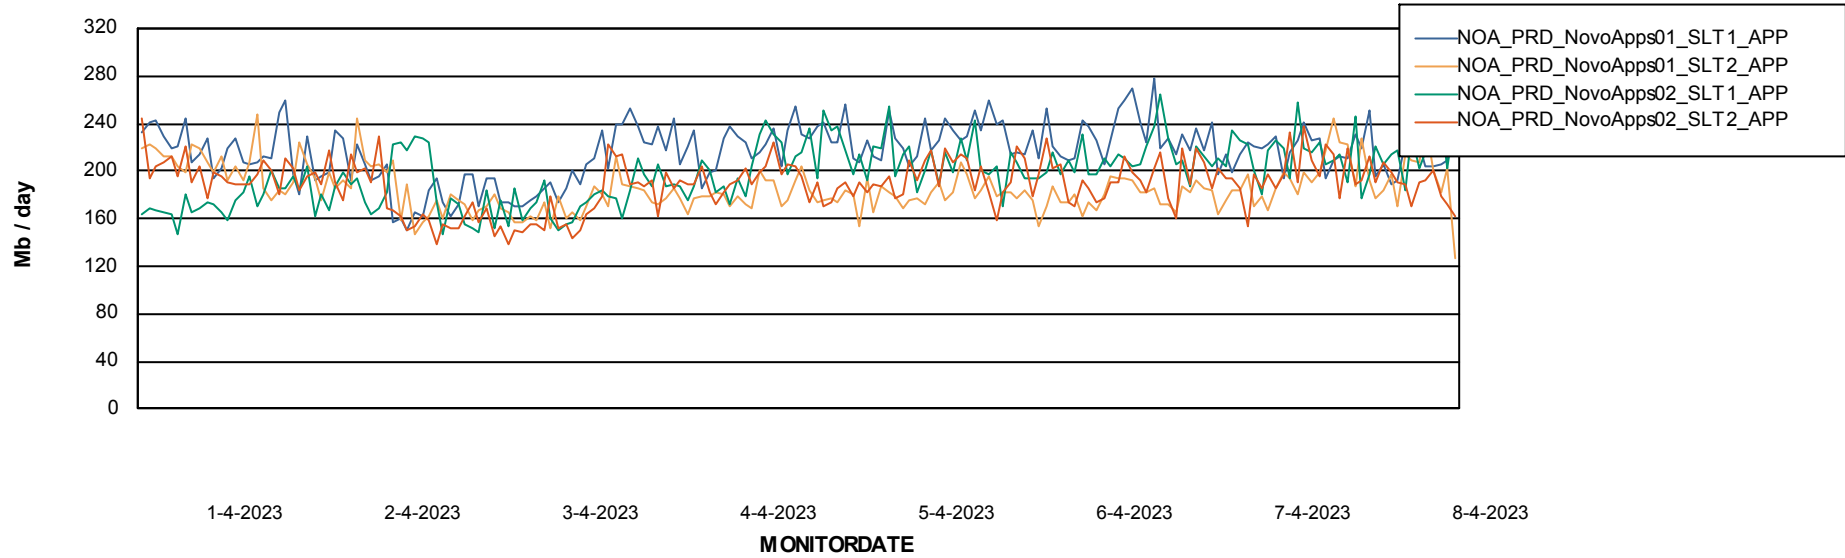

ABSSolute Application Server Services

Avg memory used per ABS Server Service