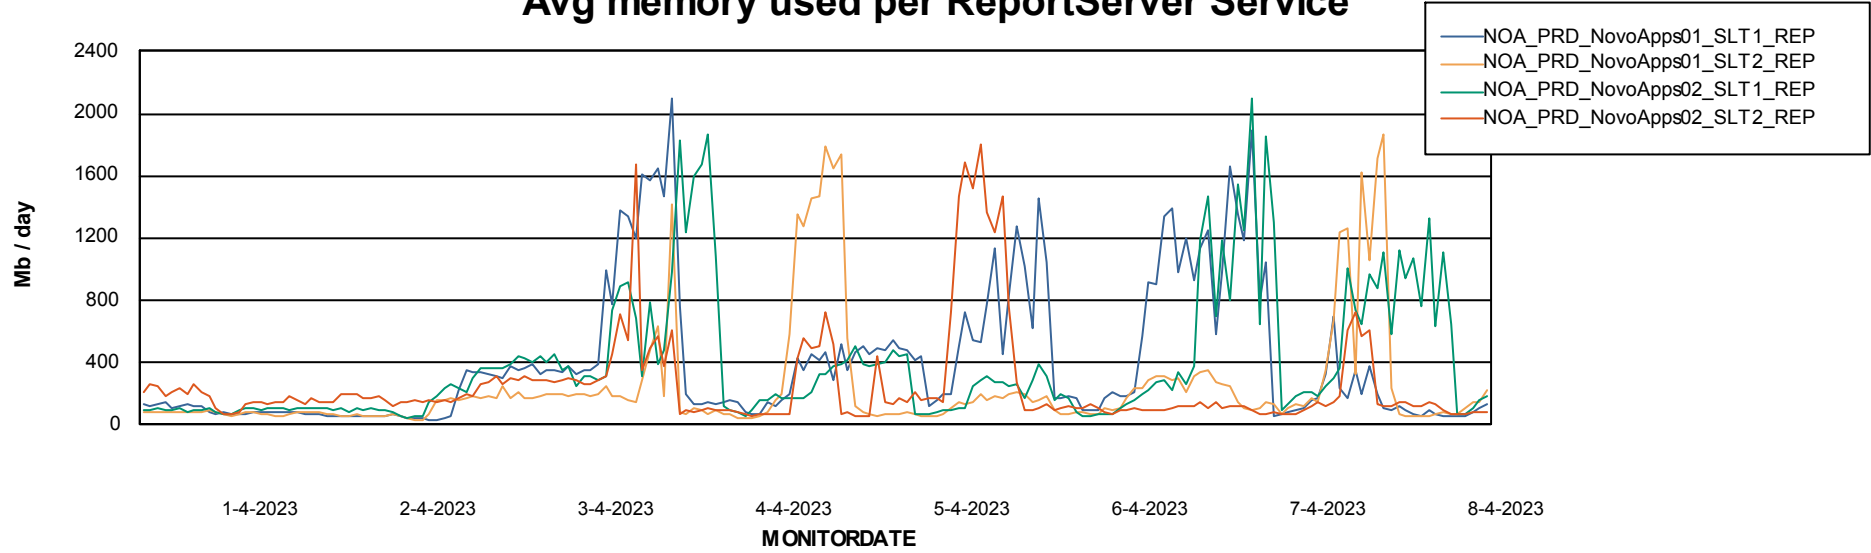

ABSSolute Application ReportServer Services

Avg memory used per ReportServer Service