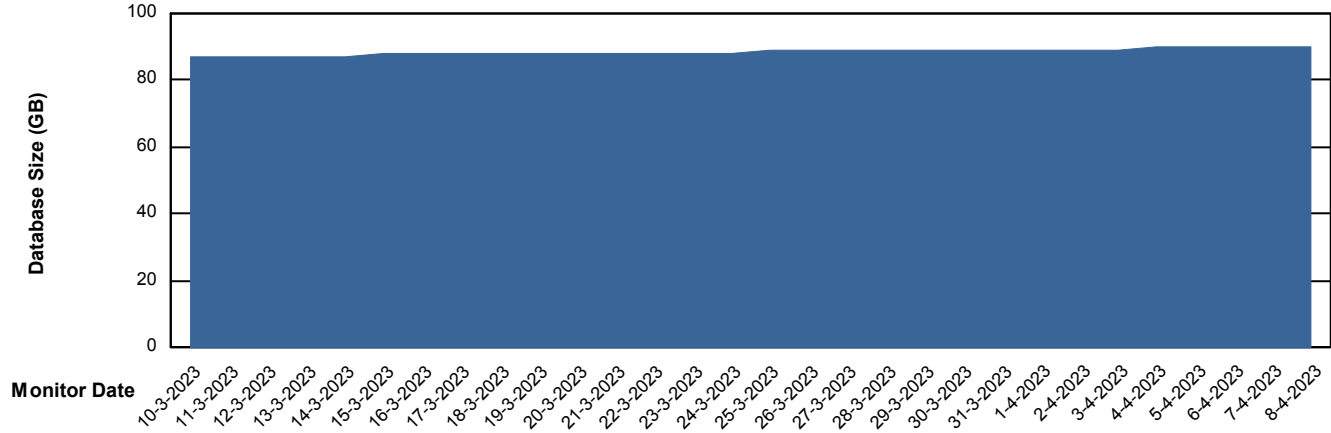

DATABASE SIZE NOA_BI_NOVOBI_Production

Database growth over last month