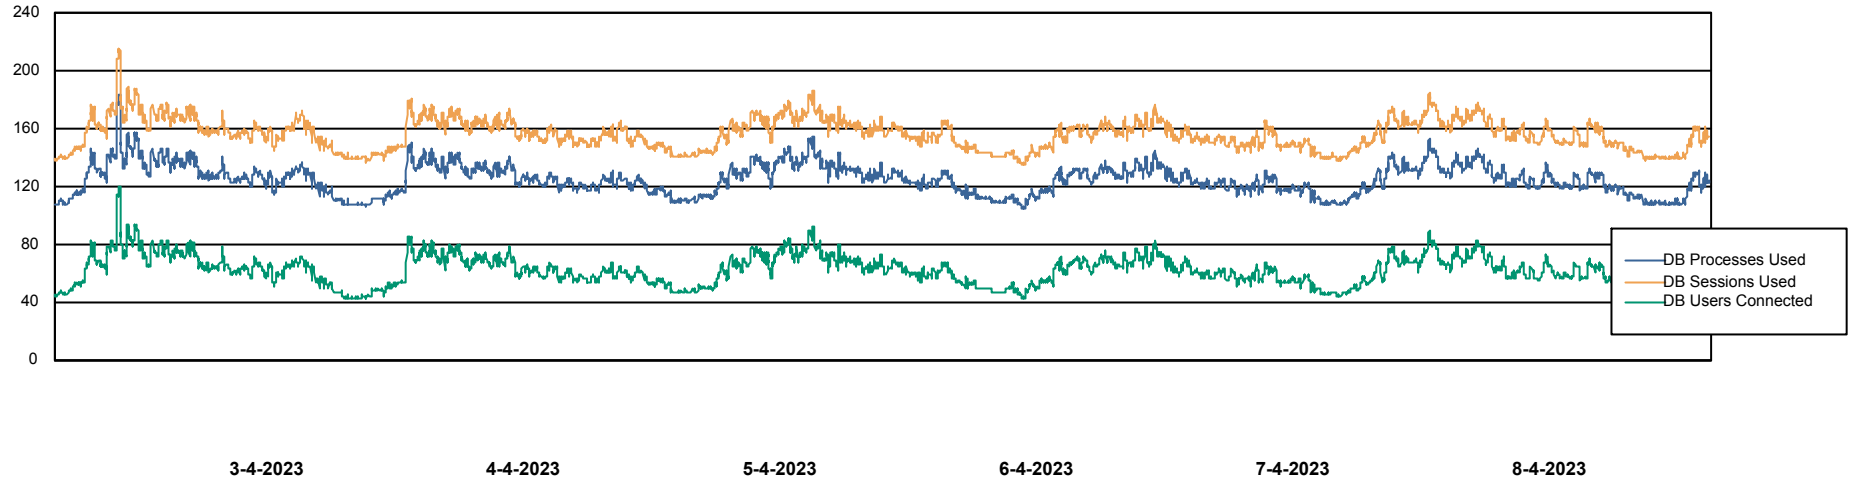

Weekly SLA Customer Report

Customer NOA_Production (24/7)
Database ID 116

Database Performance NOA_BI_NOVOBI_Production

Weekly SLA Customer Report

Customer NOA_Production (24/7)
Database ID 116

Database Performance NOA_PRD_NovoABS01_DB