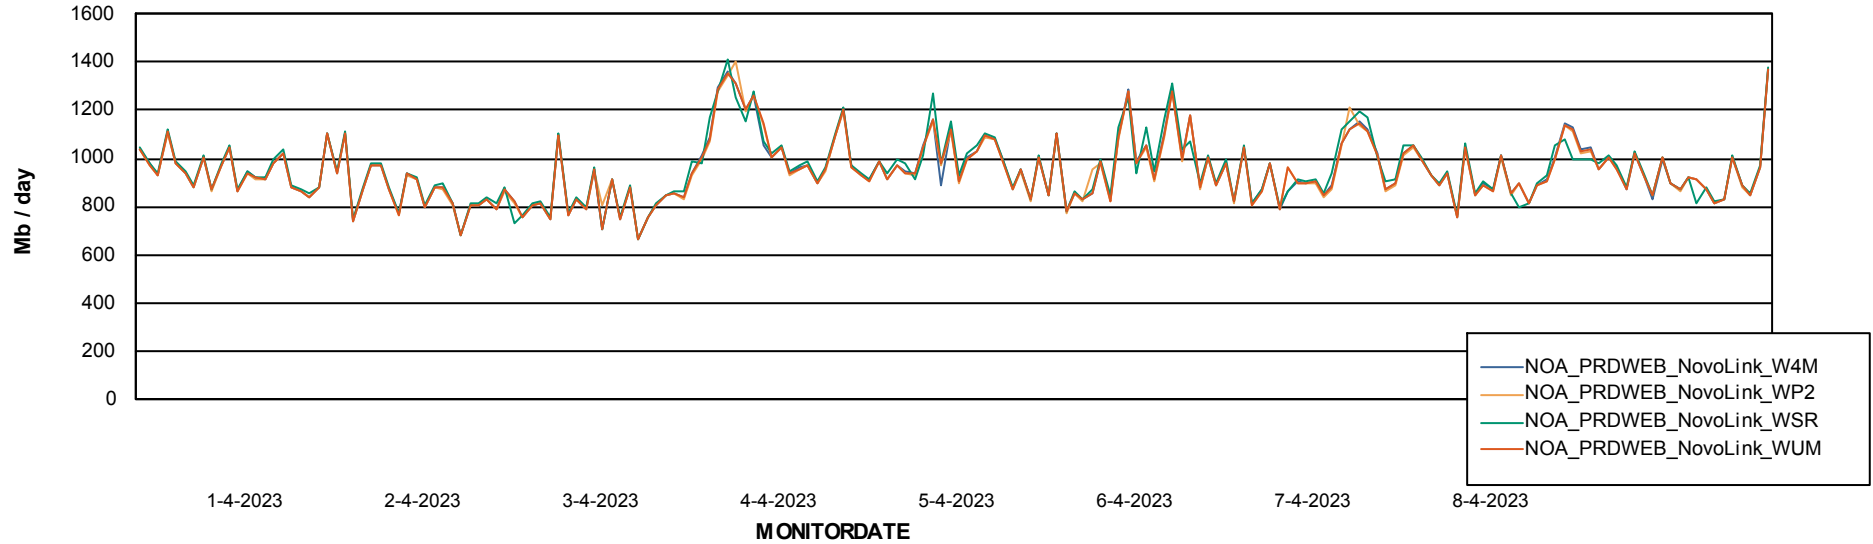

Avg memory used per ReportServer Service

Weekly SLA Customer Report

Customer NOA_Production (24/7)
Database ID 116

ABSSolute Web Component Services

Avg memory used per ABS Web component

Weekly SLA Customer Report