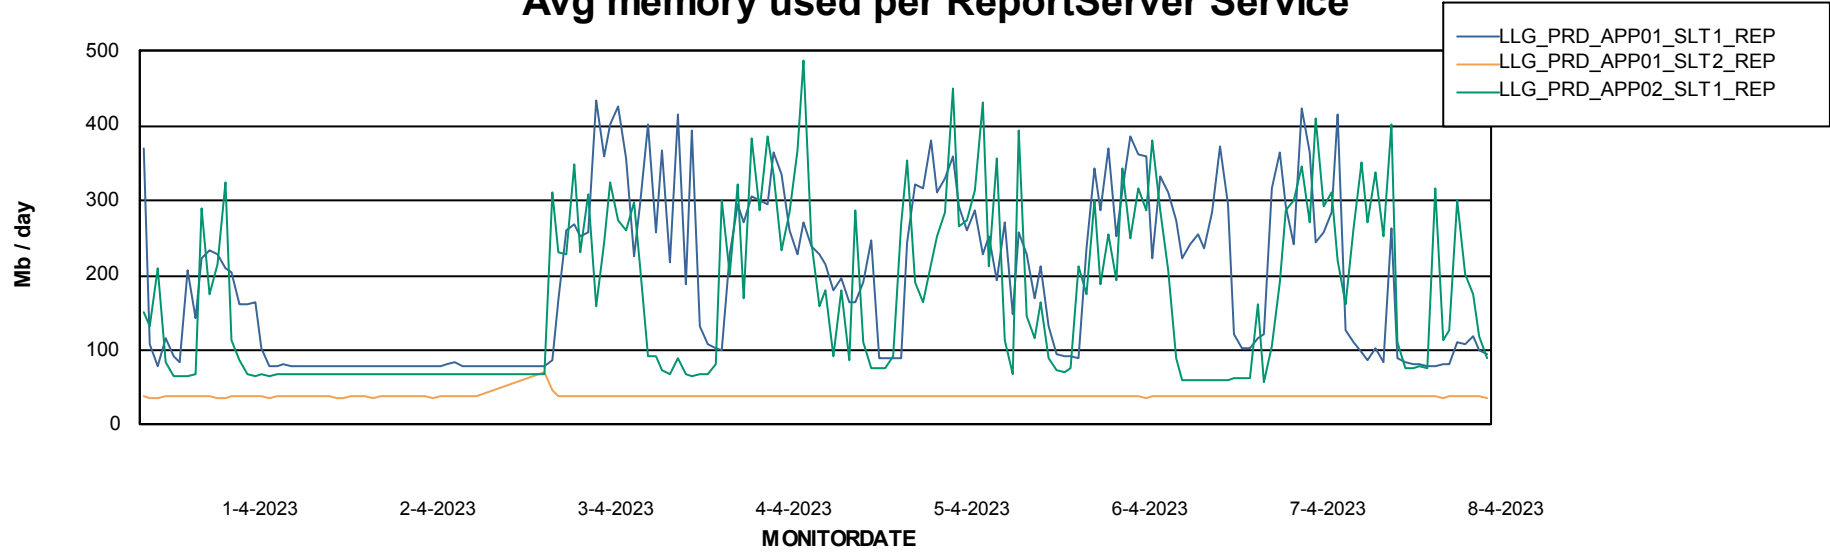

ABSSolute Application Server Services

Avg memory used per ReportServer Service