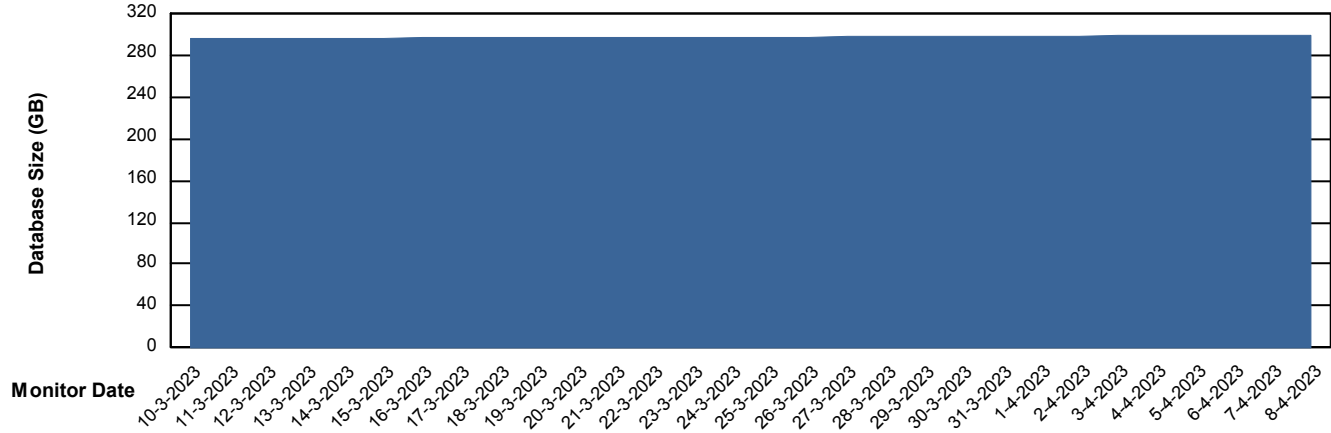

DATABASE SIZE LLGDB_Production

Database growth over last month