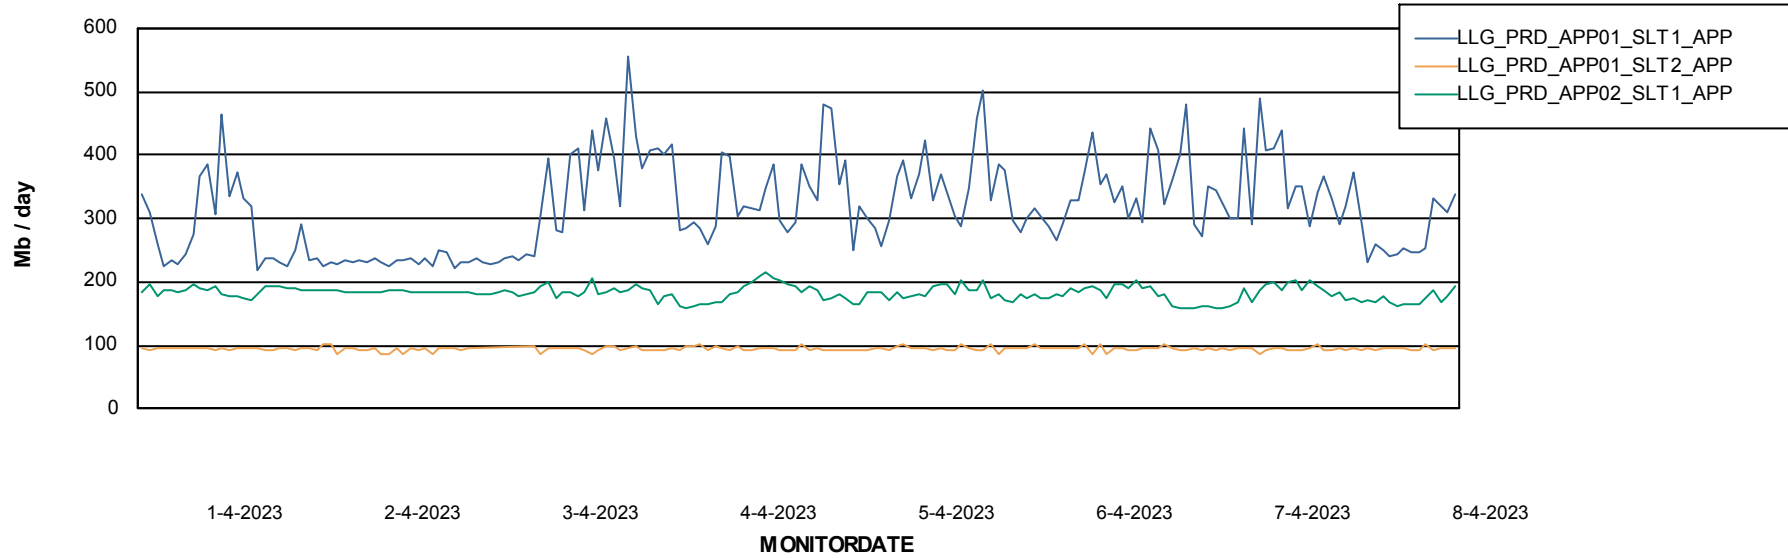

ABSSolute Application Server Services

Avg memory used per ABS Server Service