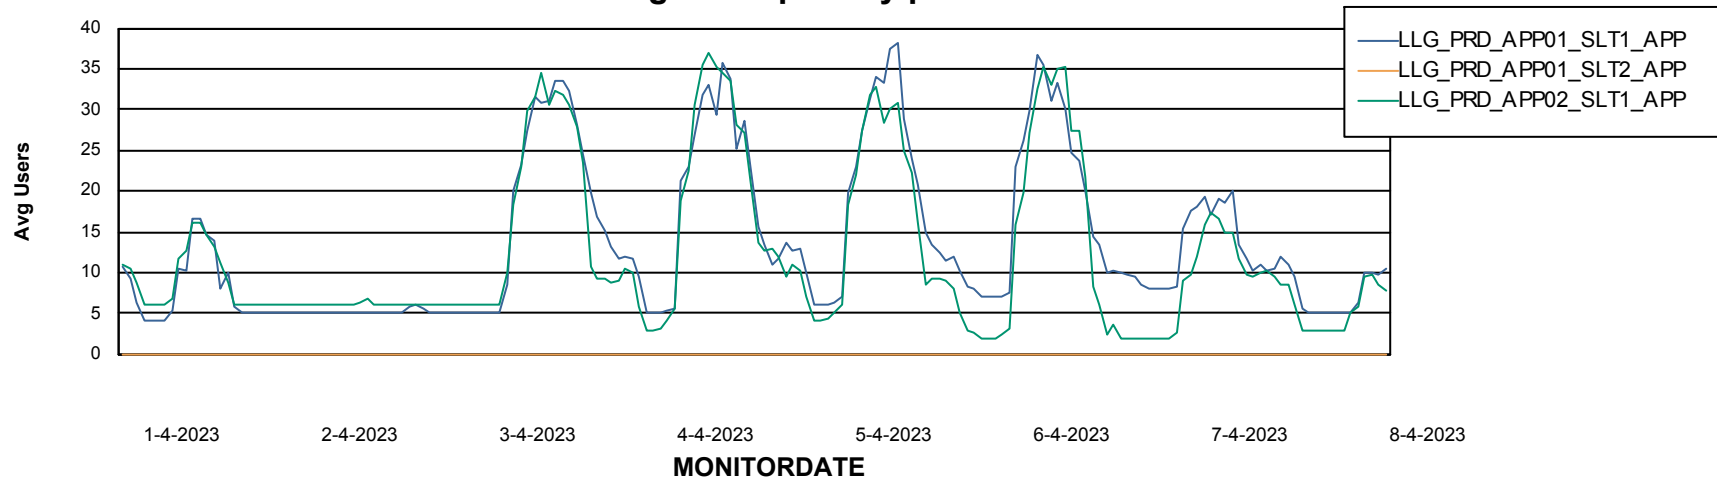

Avg users per day per ABS server