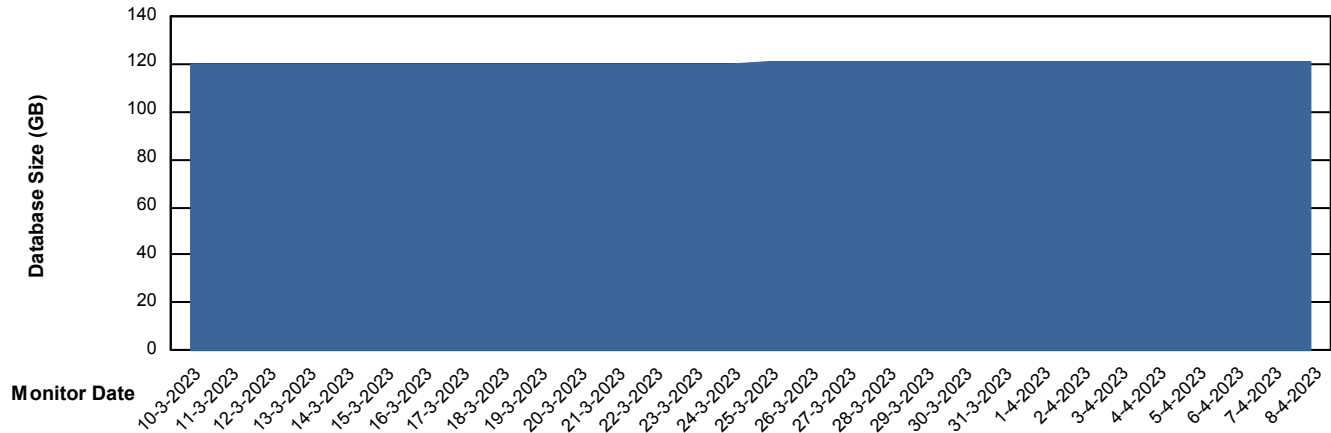

Weekly SLA Customer Report

Customer LLG_Production
Database ID 53

DATABASE SIZE LLGDB_Production

Database growth over last month

DATABASE SIZE LLGDBBI_Production

Database growth over last month

Weekly SLA Customer Report