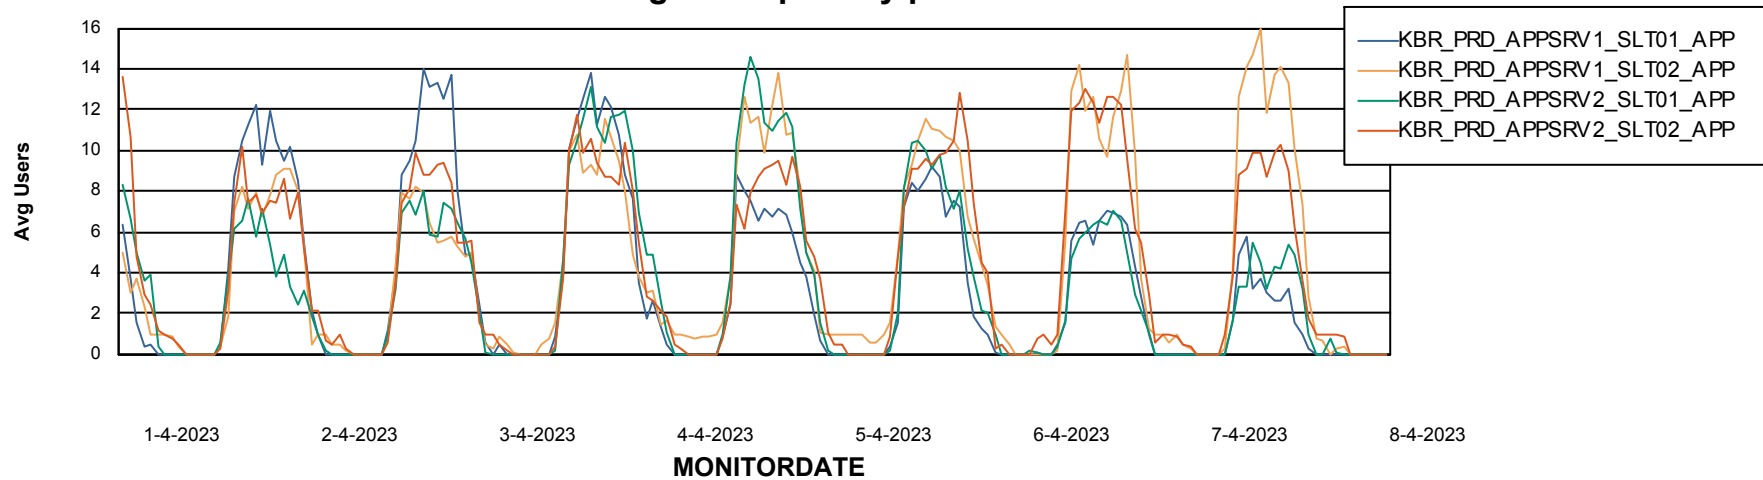

Avg memory used per ABS Server Service

Weekly SLA Customer Report

Customer KBR_Production
Database ID 117

ABSSolute Application Server Services

Avg memory used per ReportServer Service

Avg users per day per ABS server