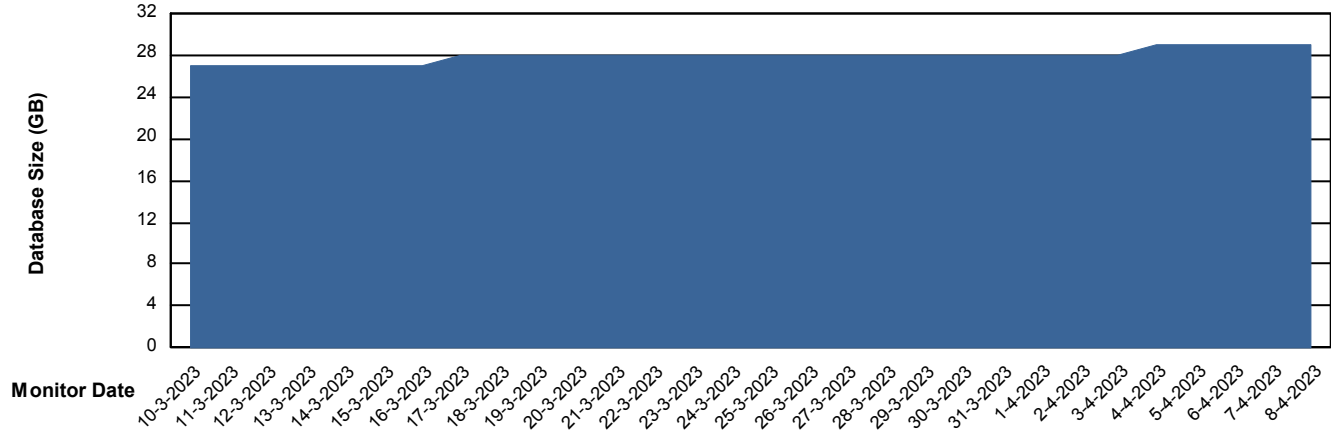

DATABASE SIZE BI-DBSRV_DB

Database growth over last month