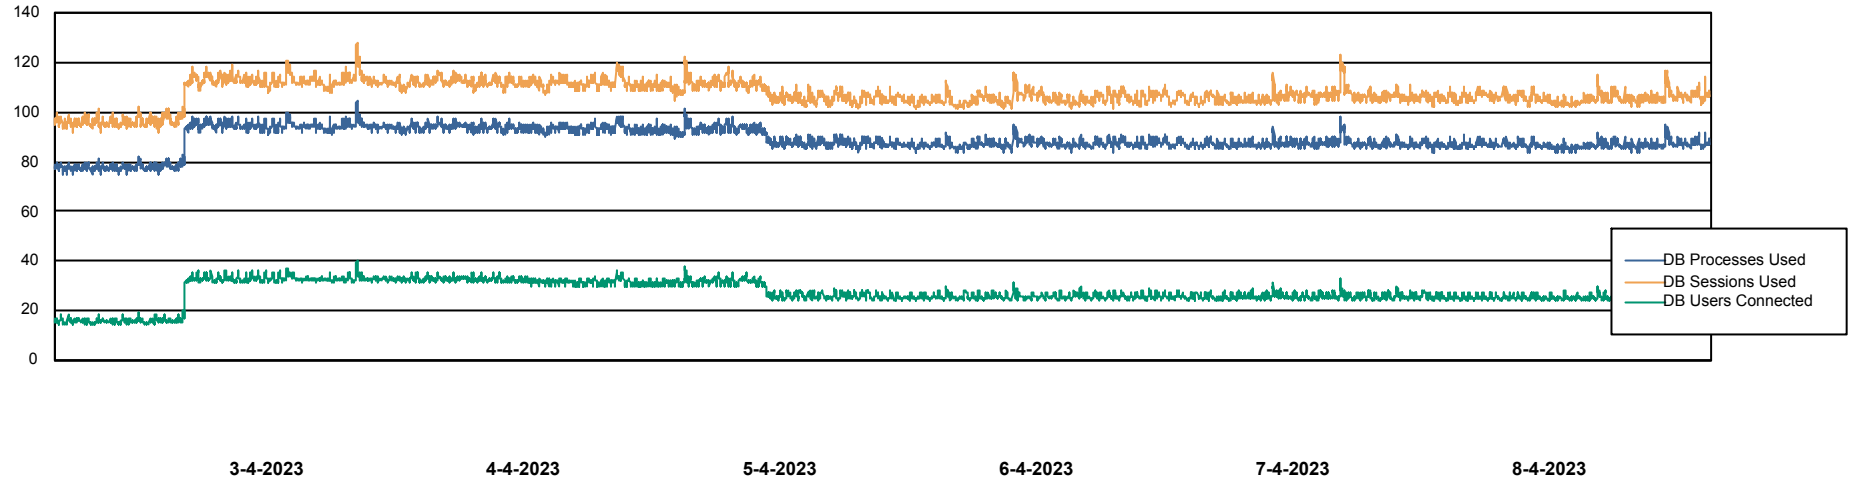

Database Performance BI-DBSRV_DB