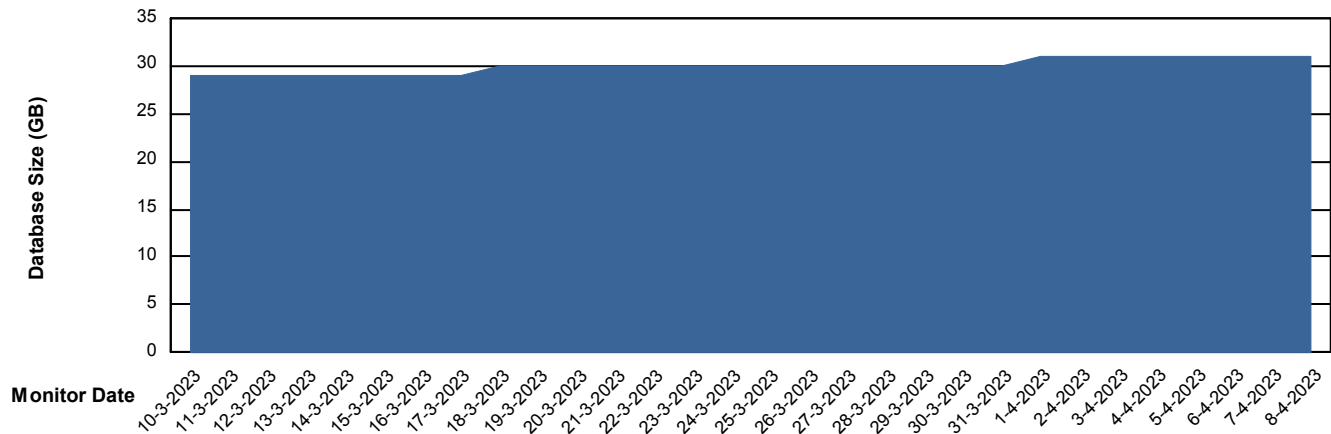

DATABASE SIZE KBR_PRD_DB-SRV1_DB

Database growth over last month