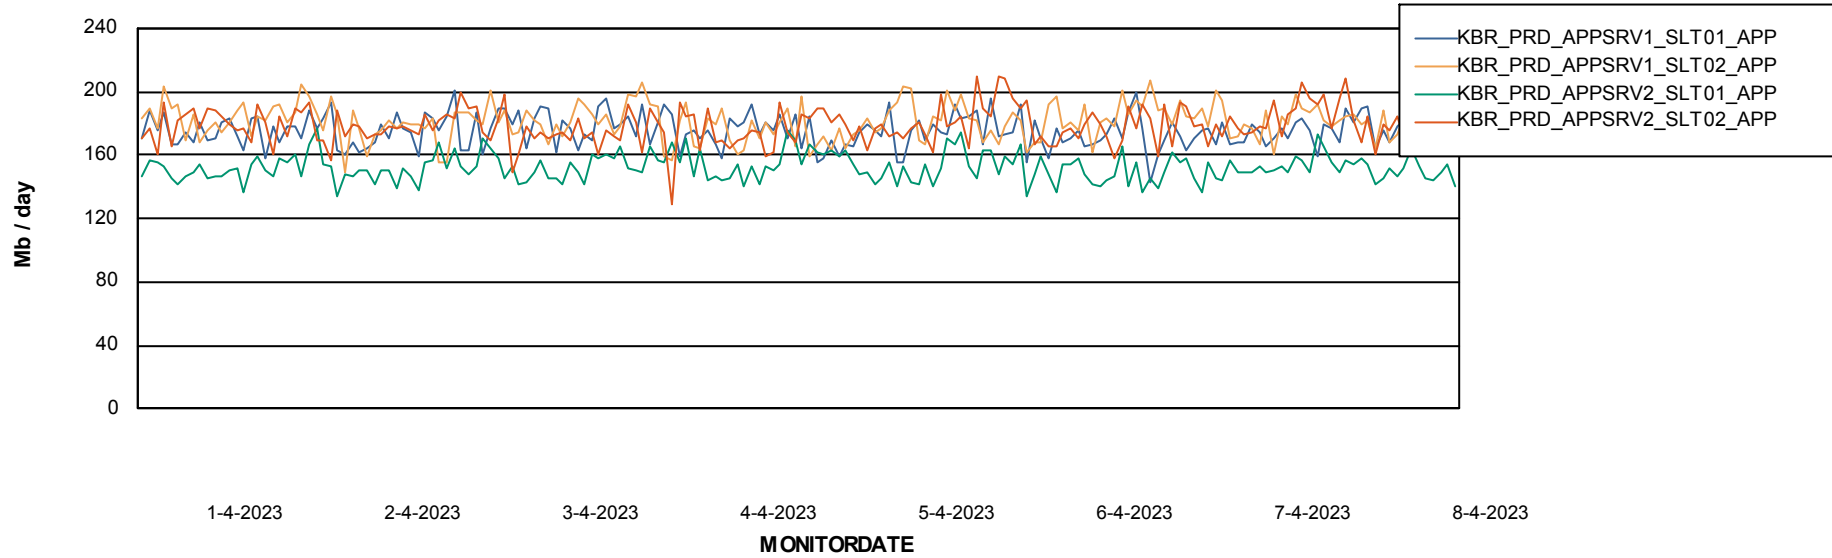

ABSSolute Application Server Services

Avg memory used per ABS Server Service