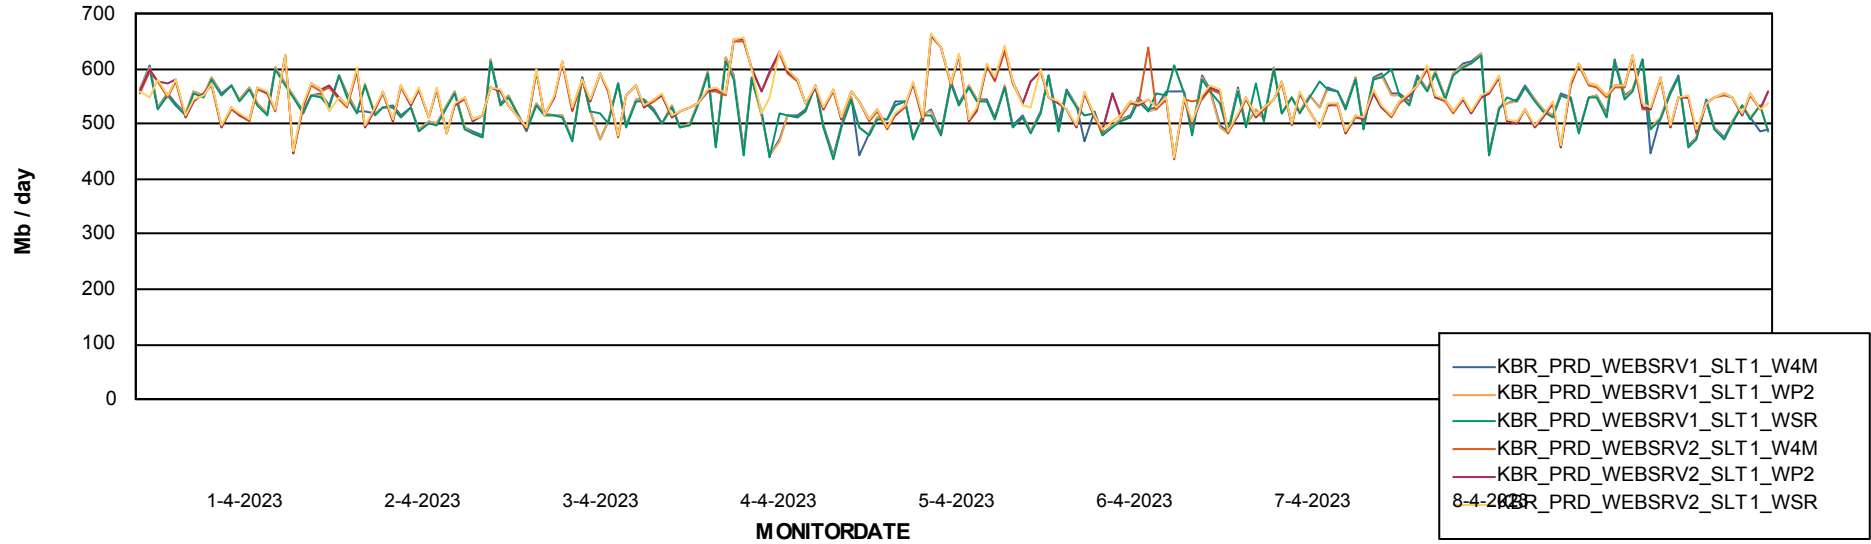

ABSSolute Web Component Services

Avg memory used per ABS Web component