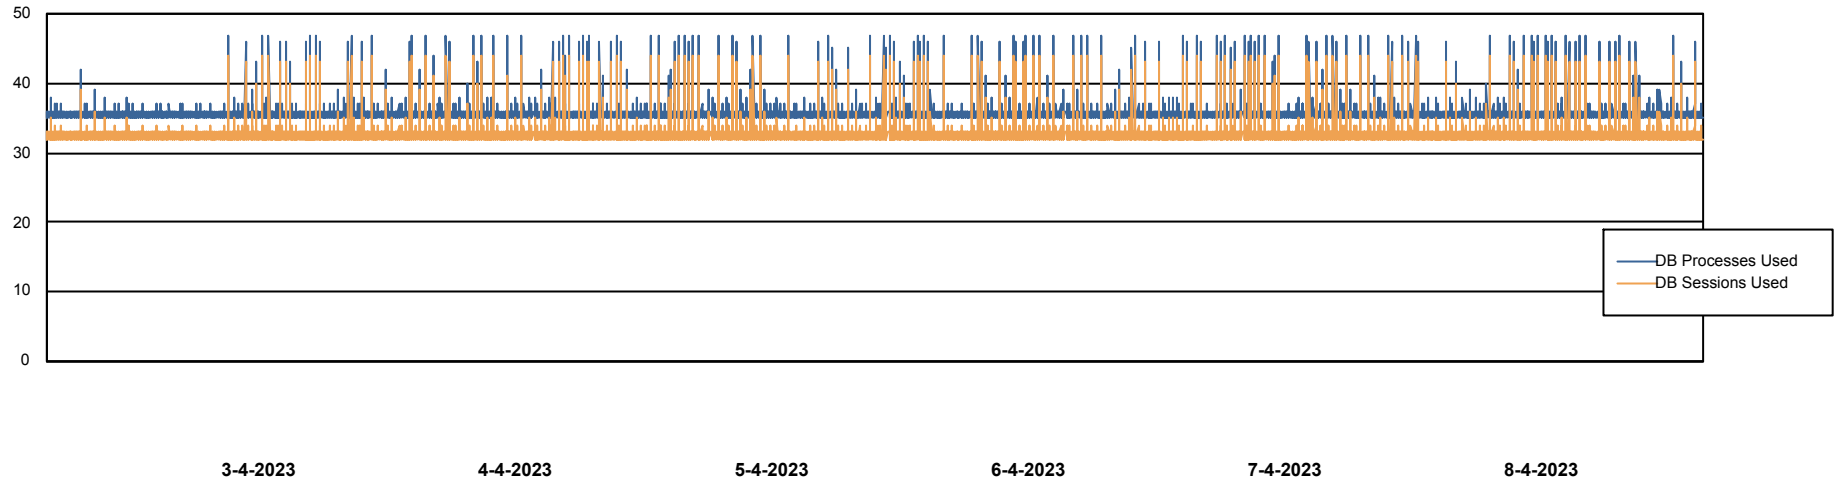

Database Performance KBR_PRD_DB-SRV2_SDB

DB Processes Max 1,000