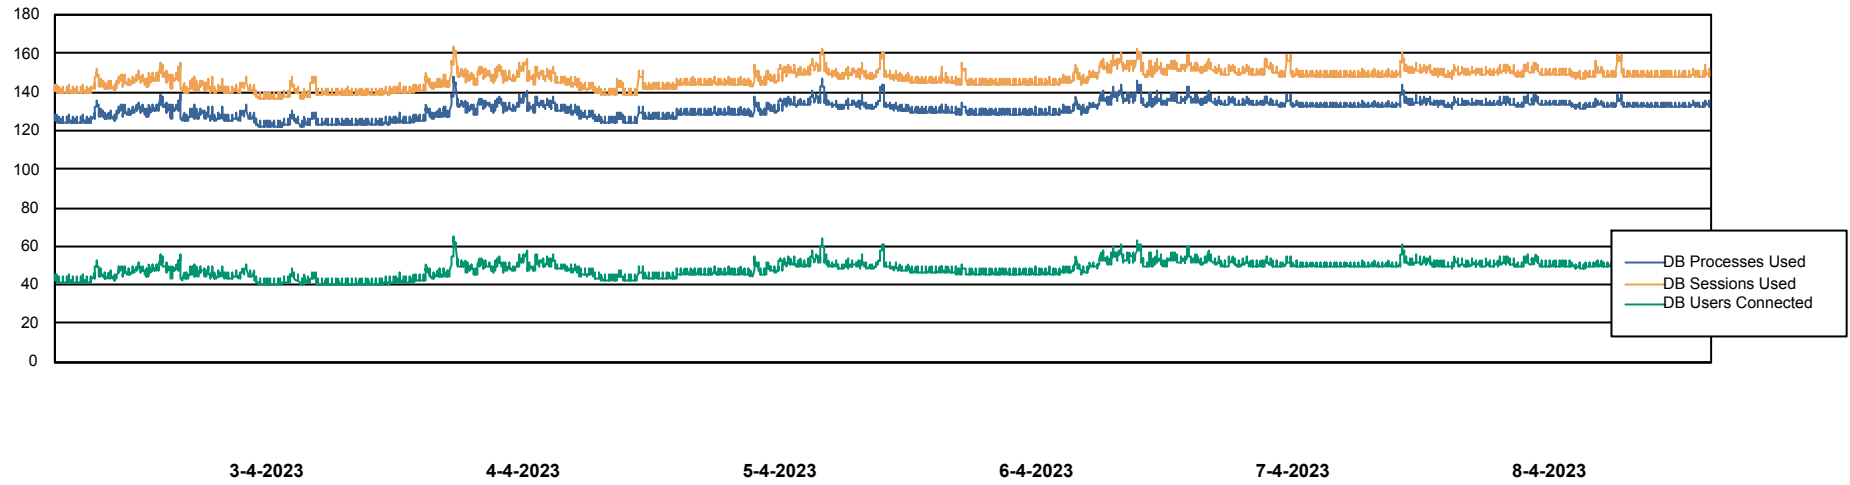

Weekly SLA Customer Report

Customer KBR_Production
Database ID 117

Database Performance BI-DBSRV_DB

Weekly SLA Customer Report

Customer KBR_Production
Database ID 117

Database Performance KBR_PRD_DB-SRV1_DB