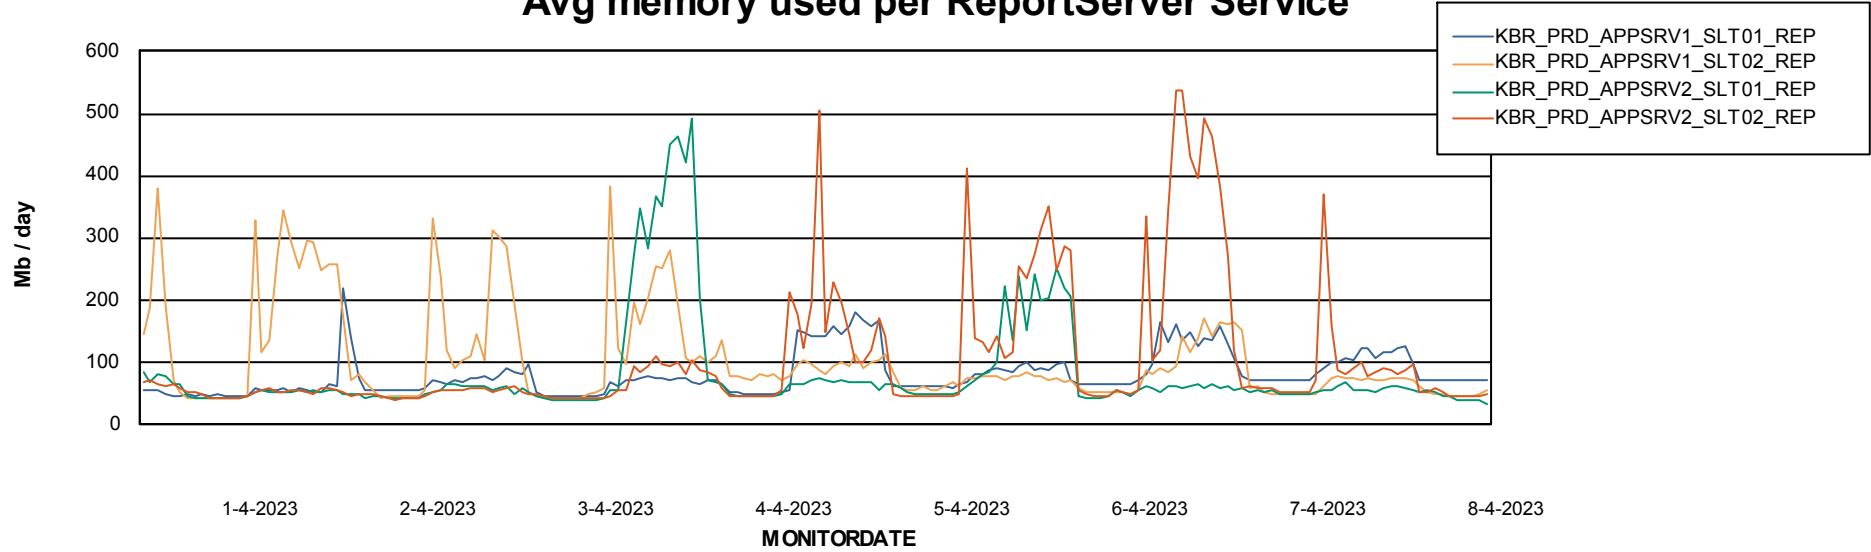

Avg memory used per ABS Server Service

Weekly SLA Customer Report

Customer KBR_Production
Database ID 117

ABSSolute Application Server Services

Avg memory used per ReportServer Service

Avg users per day per ABS server