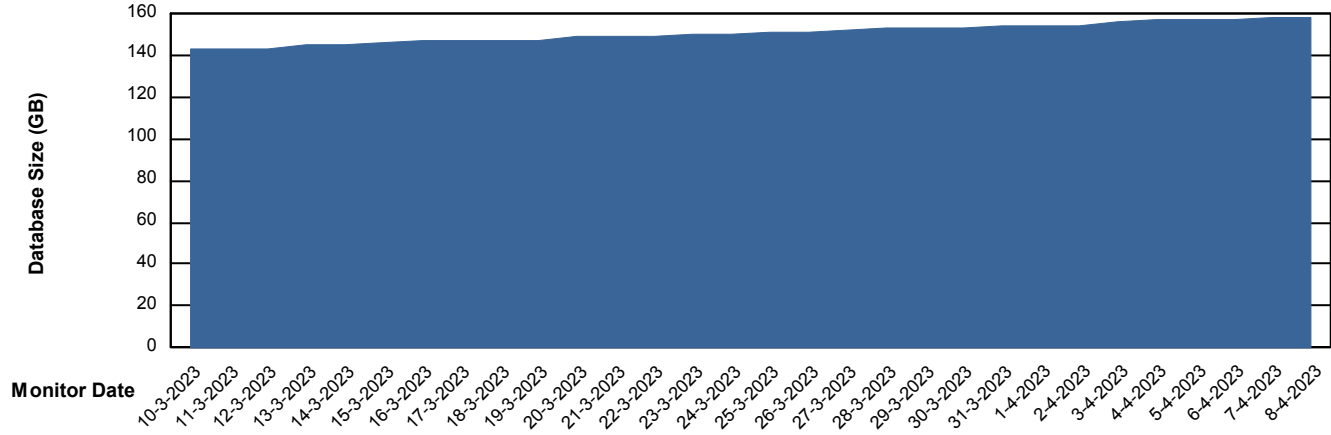

DB Processes Max 4
DB Processes Max 0
DB Processes Max 1,000

Weekly SLA Customer Report

Customer JSG_Production (24/7)
Database ID 102

Database Performance JSG_PRD_RIKER_DB

Weekly SLA Customer Report

Customer JSG_Production (24/7)
Database ID 102

DATABASE SIZE JSG_PRD_BASHIR_DB

Database growth over last month

DATABASE SIZE JSG_PRD_RIKER_DB

Database growth over last month

Weekly SLA Customer Report

Customer JSG_Production (24/7)
Database ID 102

Database Tablespace JSG_PRD_BASHIR_DB