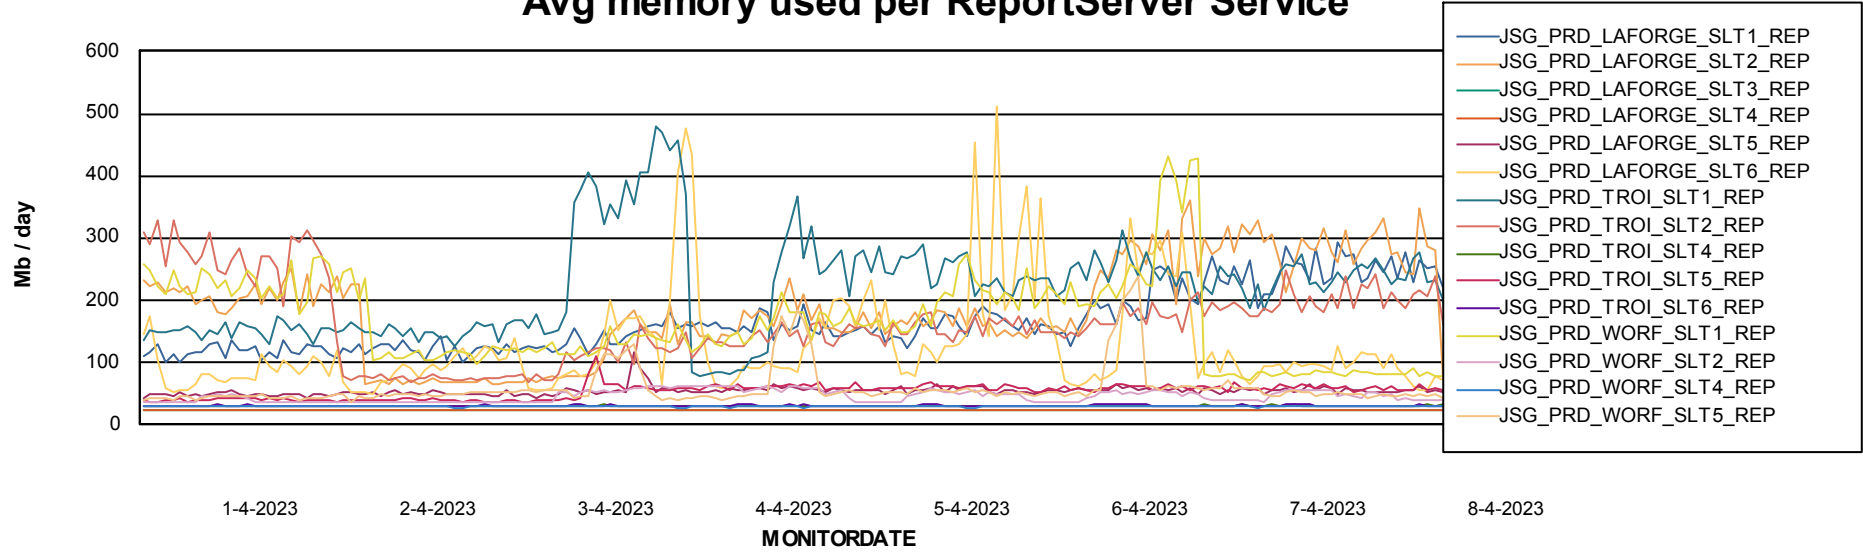

ABSSolute Application ReportServer Services

Avg memory used per ReportServer Service