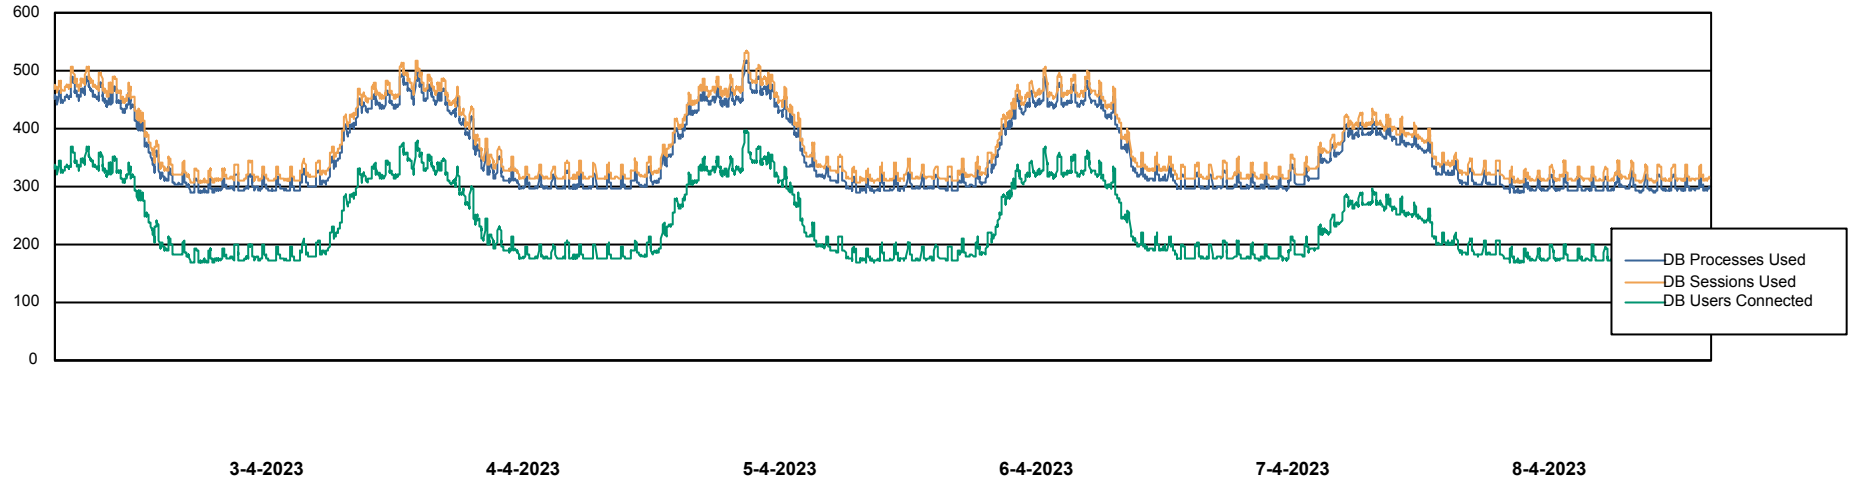

DB Processes Max 4
DB Processes Max 0
DB Processes Max 1,000

Weekly SLA Customer Report

Customer JSG_Production (24/7)
Database ID 102

Database Performance JSG_PRD_RIKER_DB

Weekly SLA Customer Report

Customer JSG_Production (24/7)
Database ID 102

DATABASE SIZE JSG_PRD_BASHIR_DB

Database growth over last month

DATABASE SIZE JSG_PRD_RIKER_DB

Database growth over last month

Weekly SLA Customer Report

Customer JSG_Production (24/7)
Database ID 102

Database Tablespace JSG_PRD_BASHIR_DB