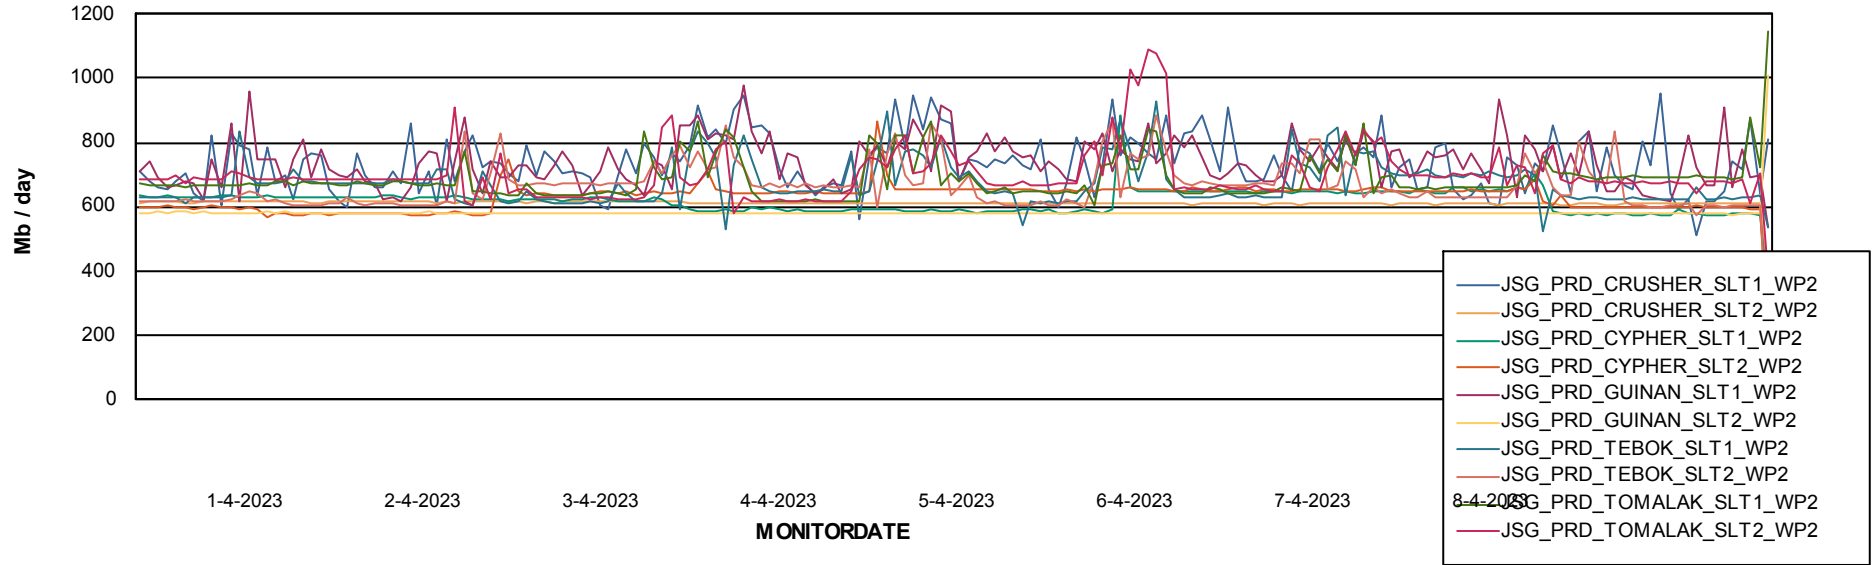

Avg memory used per ReportServer Service

Weekly SLA Customer Report

Customer JSG_Production (24/7)
Database ID 102

ABSSolute Web Component Services

Avg memory used per ABS Web component

Weekly SLA Customer Report