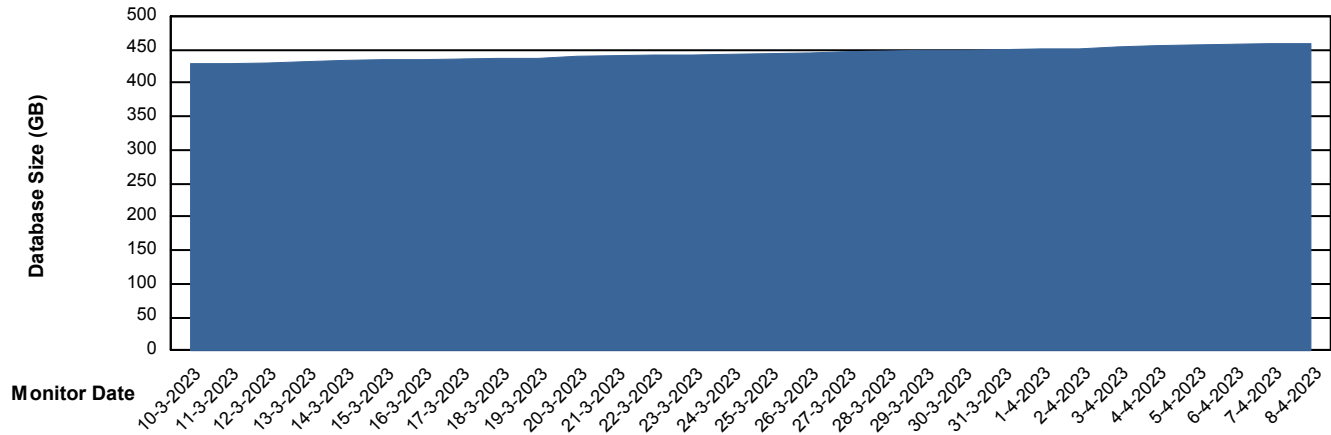

Weekly SLA Customer Report

Customer JSG_Production (24/7)
Database ID 102

Database Performance JSG_PRD_BASHIR_DB

Weekly SLA Customer Report

Customer JSG_Production (24/7)
Database ID 102

Database Performance JSG_PRD_PICARD_DB

DB Processes Max 4
DB Processes Max 0
DB Processes Max 1,000

Weekly SLA Customer Report

Customer JSG_Production (24/7)
Database ID 102

Database Performance JSG_PRD_RIKER_DB

Weekly SLA Customer Report

Customer JSG_Production (24/7)
Database ID 102

DATABASE SIZE JSG_PRD_BASHIR_DB

Database growth over last month

DATABASE SIZE JSG_PRD_RIKER_DB

Database growth over last month

Weekly SLA Customer Report

Customer JSG_Production (24/7)
Database ID 102

Database Tablespace JSG_PRD_BASHIR_DB