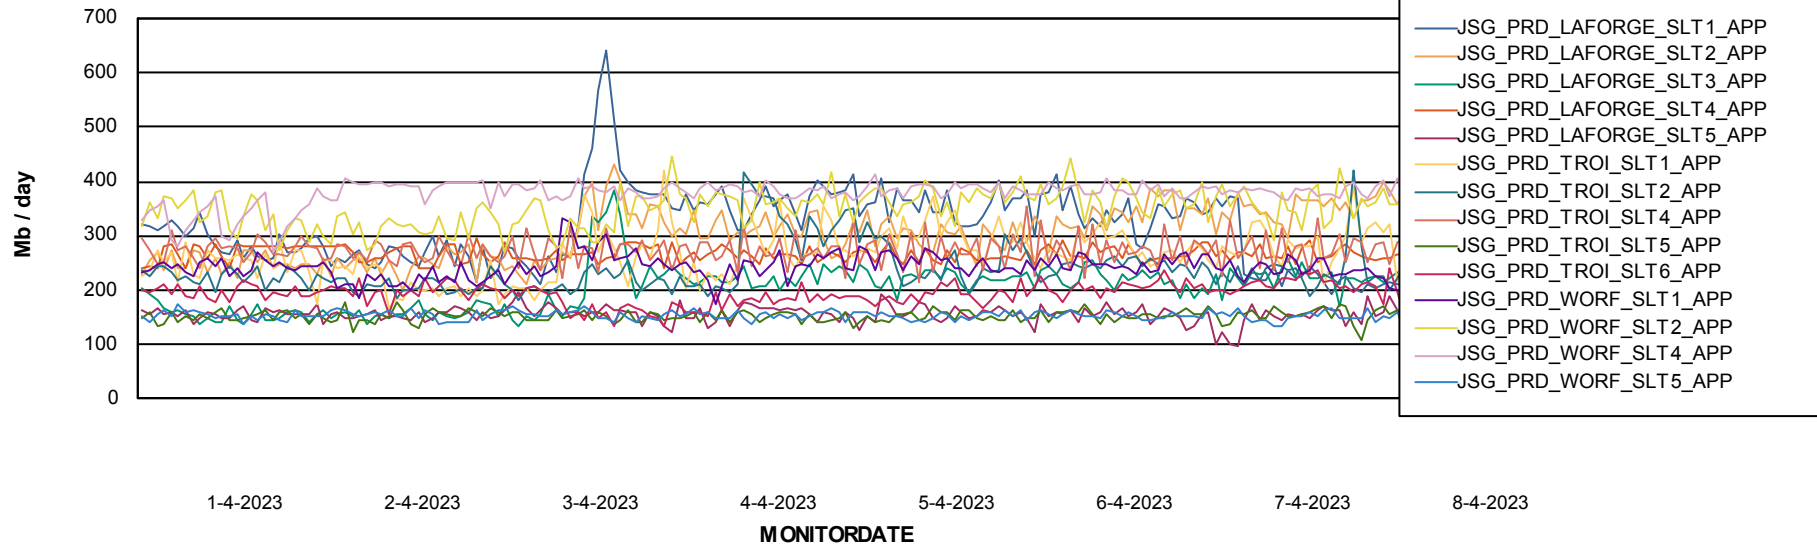

ABSSolute Application Server Services

Avg memory used per ABS Server Service