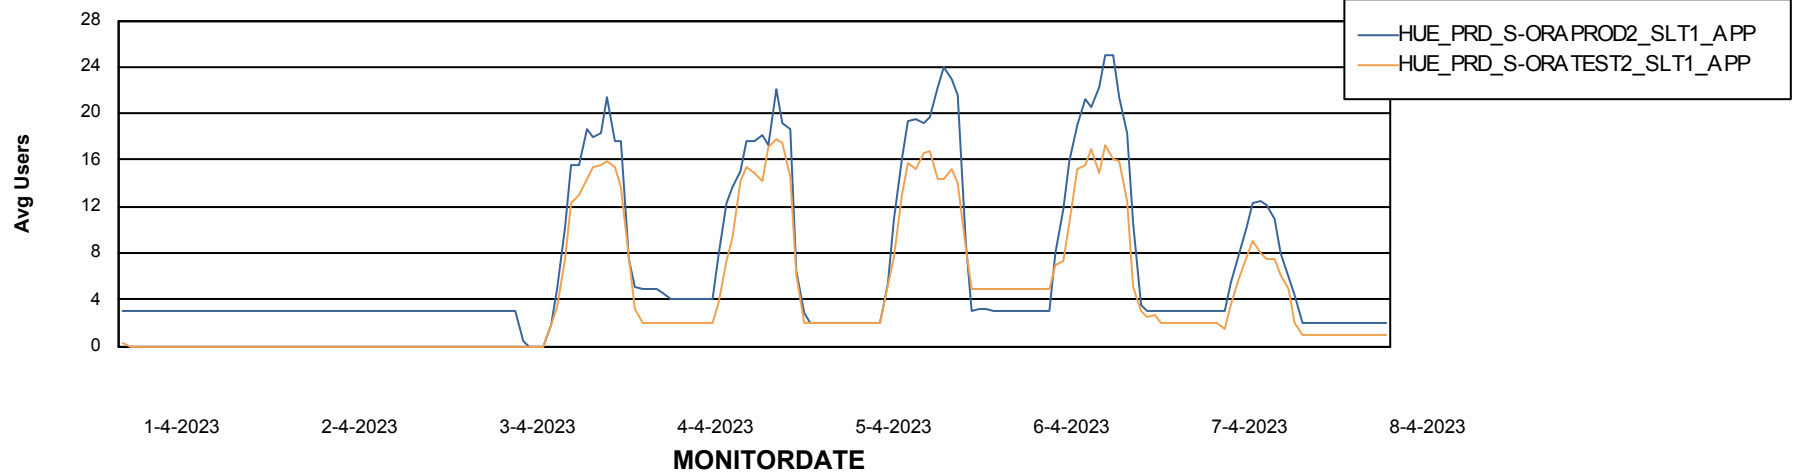

Avg users per day per ABS server