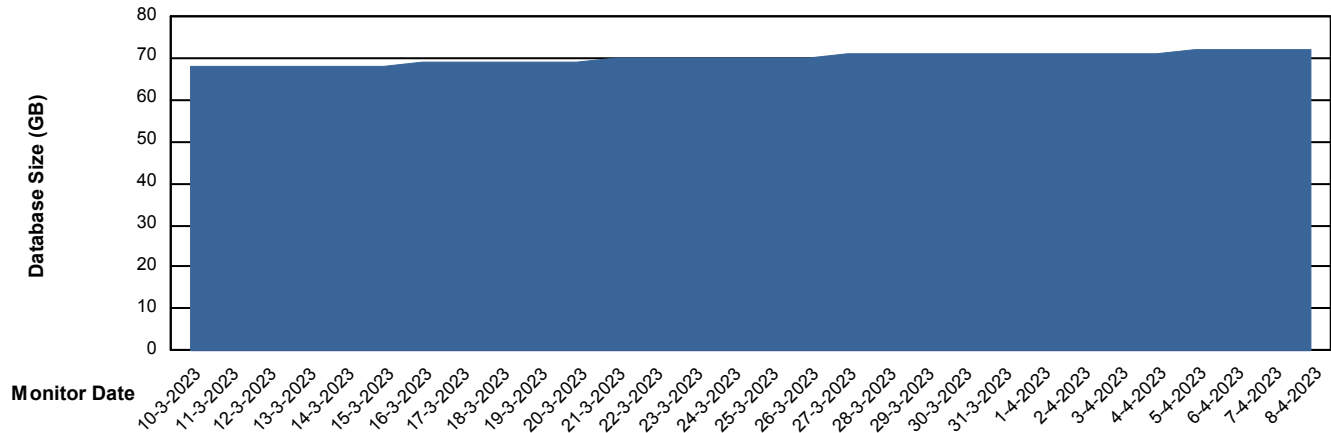

DATABASE SIZE HUE_PRD_S-ORAPROD2_DB

Database growth over last month