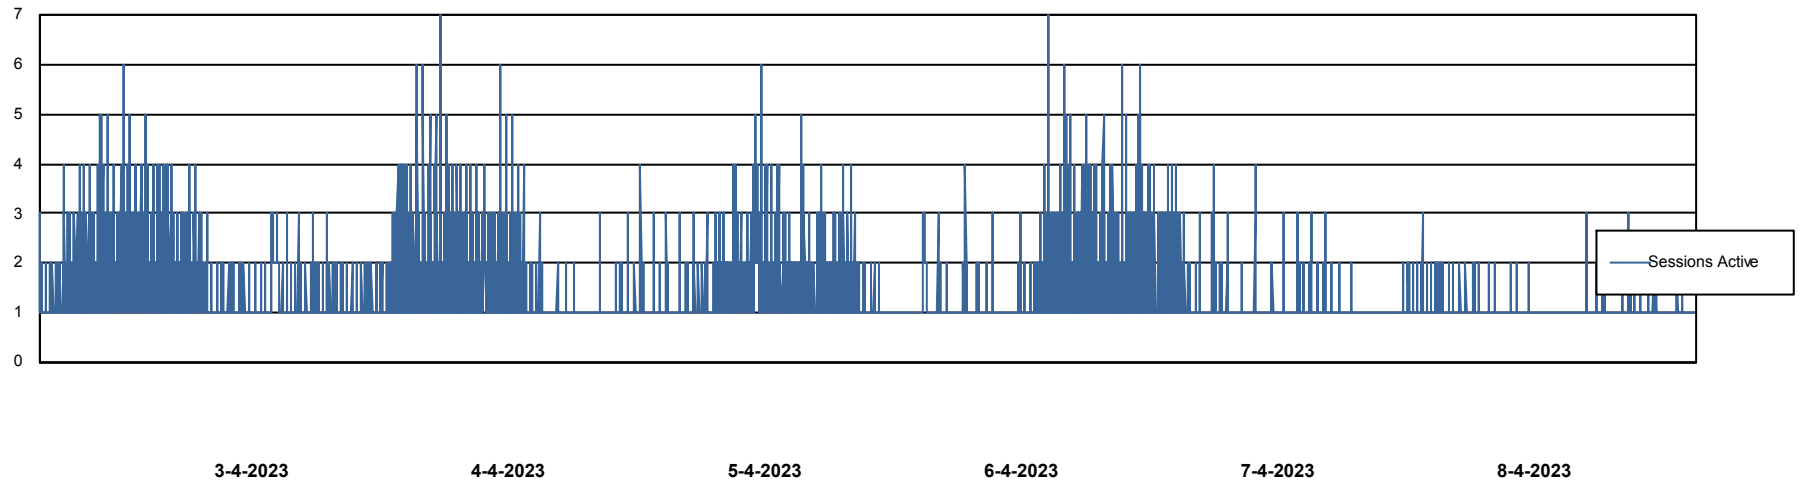

Weekly SLA Customer Report

Customer HUE_Production
Database ID 154

Database Performance HUE_PRD_S-ORABI_DB

Weekly SLA Customer Report

Customer HUE_Production
Database ID 154

Database Performance HUE_PRD_S-ORAPROD2_DB