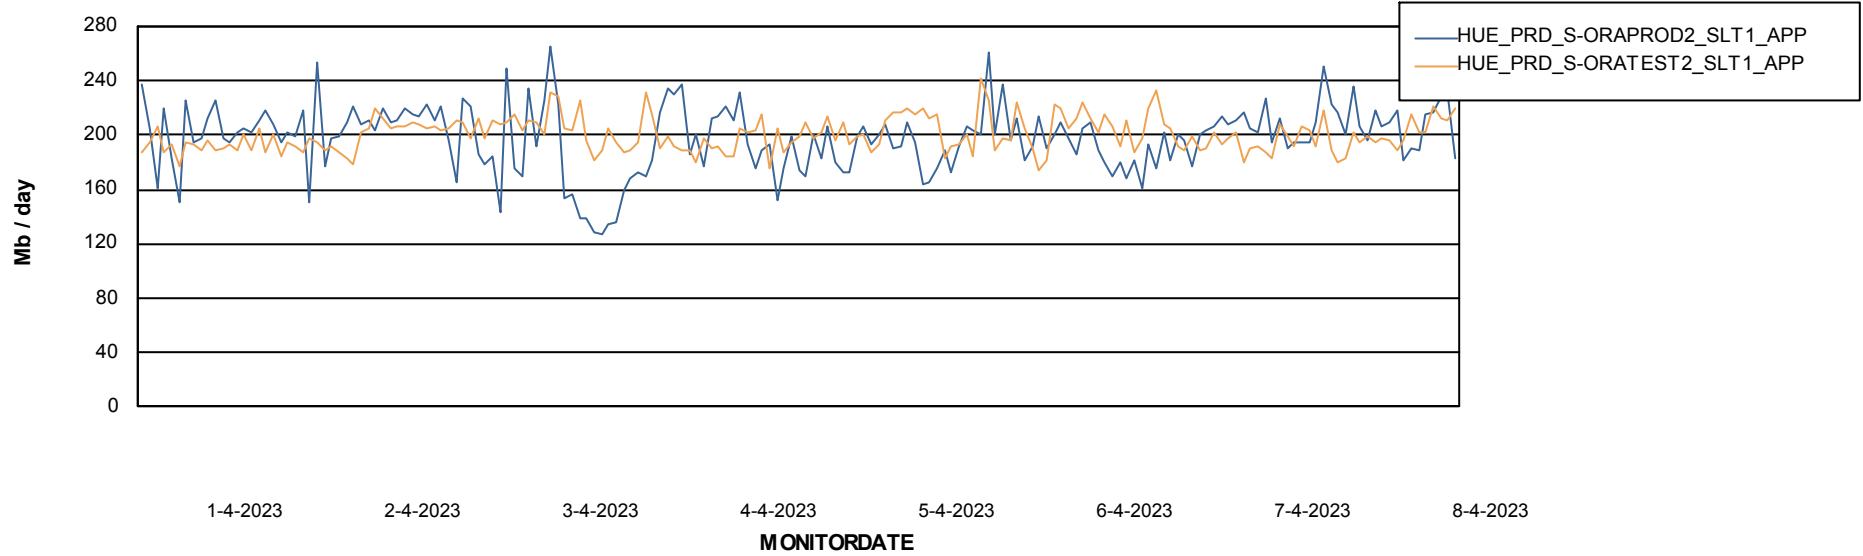

Standby Database Health HUE_Production

Recovery lag for last 7 days

Weekly SLA Customer Report

Customer HUE_Production
Database ID 154

ABSSolute Application Server Services

Avg memory used per ABS Server Service