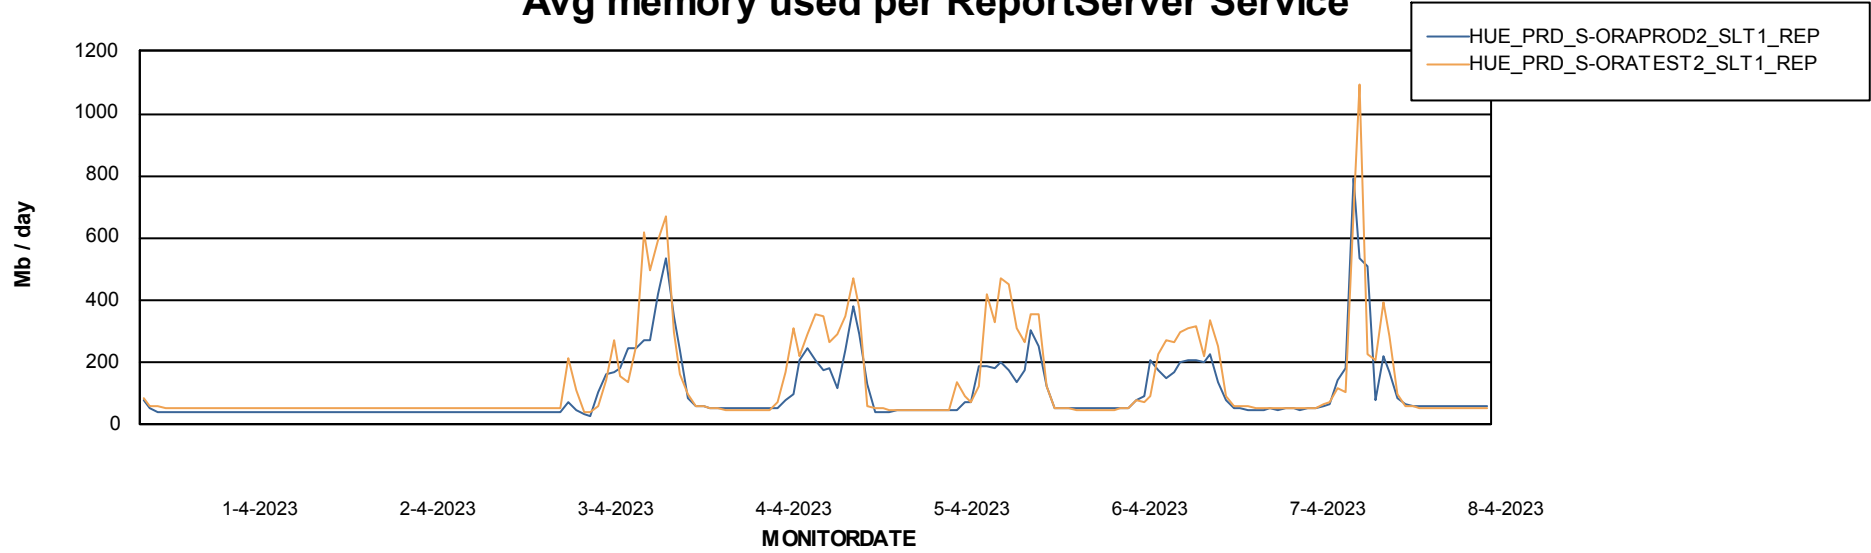

Avg users per day per ABS server

Weekly SLA Customer Report

Customer HUE_Production
Database ID 154

ABSSolute Application ReportServer Services

Avg memory used per ReportServer Service

Weekly SLA Customer Report