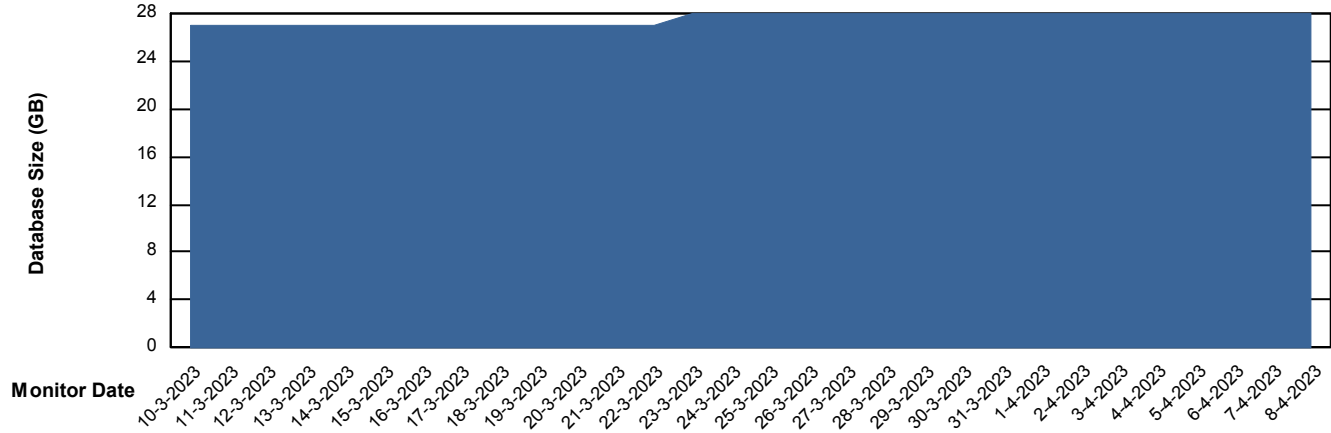

DATABASE SIZE HUE_PRD_S-ORABI_DB

Database growth over last month