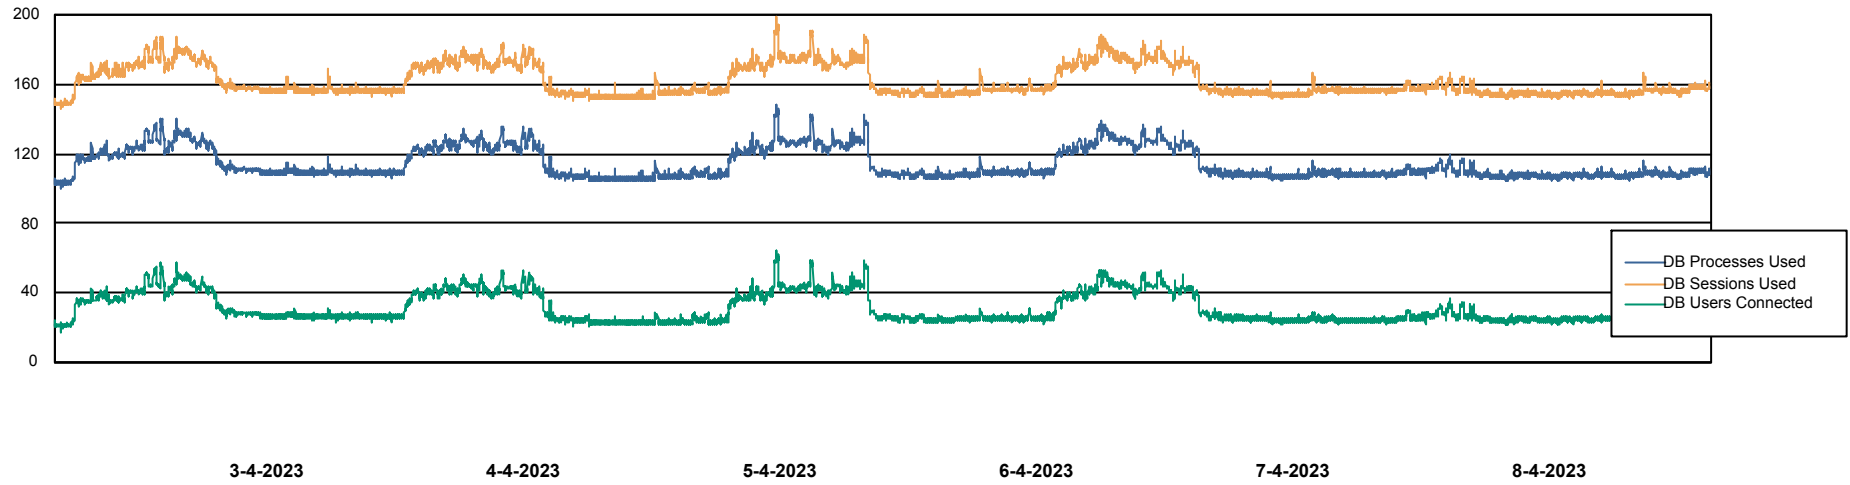

Weekly SLA Customer Report

Customer HUE_Production
Database ID 154

Database Performance HUE_PRD_S-ORABI_DB

Weekly SLA Customer Report

Customer HUE_Production
Database ID 154

Database Performance HUE_PRD_S-ORAPROD2_DB