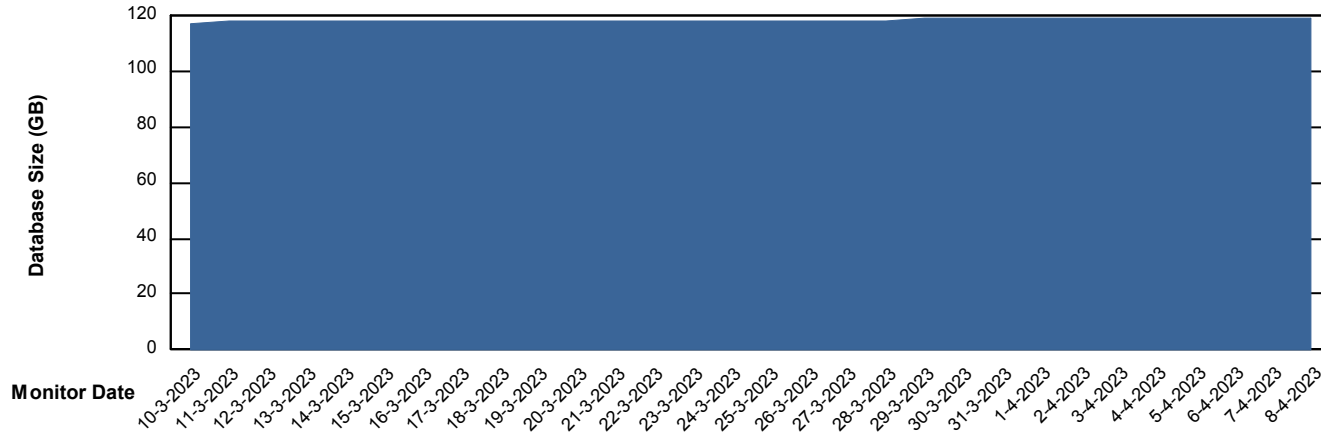

DB Processes Max 1,000

Weekly SLA Customer Report

Customer EUT_Production
Database ID 114

DATABASE SIZE EUT_EUP_PRD_URVINA22T_DB

Database growth over last month

DATABASE SIZE EUT_URM_PRD_URVINA26_DB

Database growth over last month