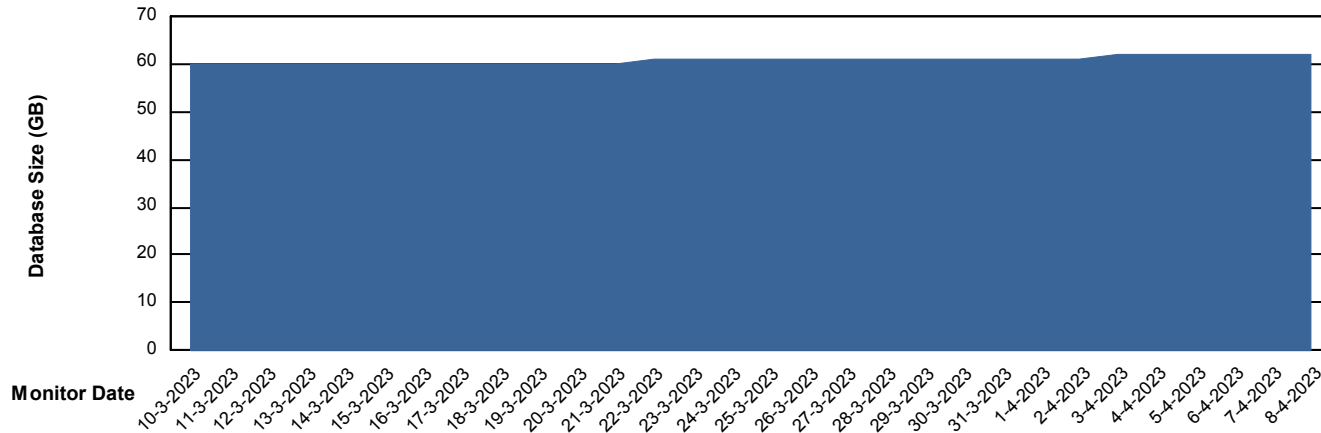

DATABASE SIZE ELJDB_Production

Database growth over last month