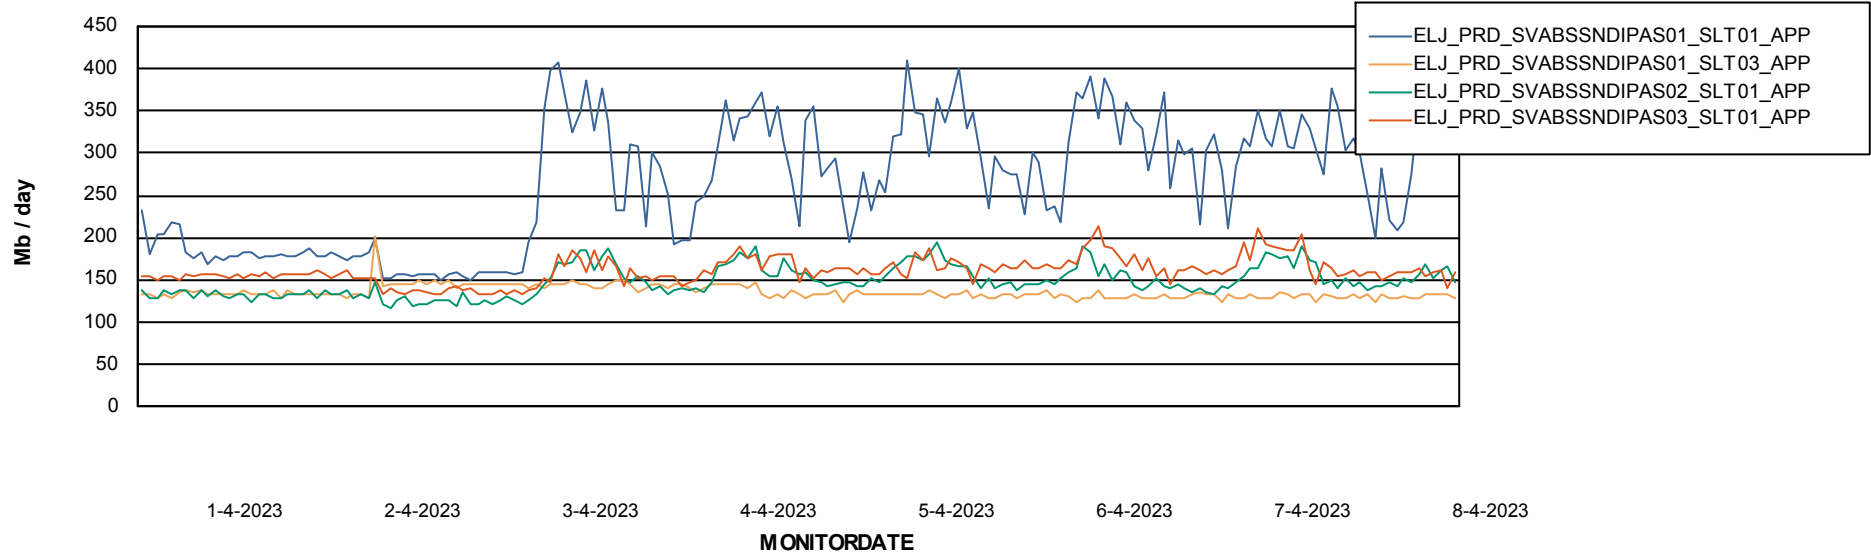

ABSSolute Application Server Services

Avg memory used per ABS Server Service