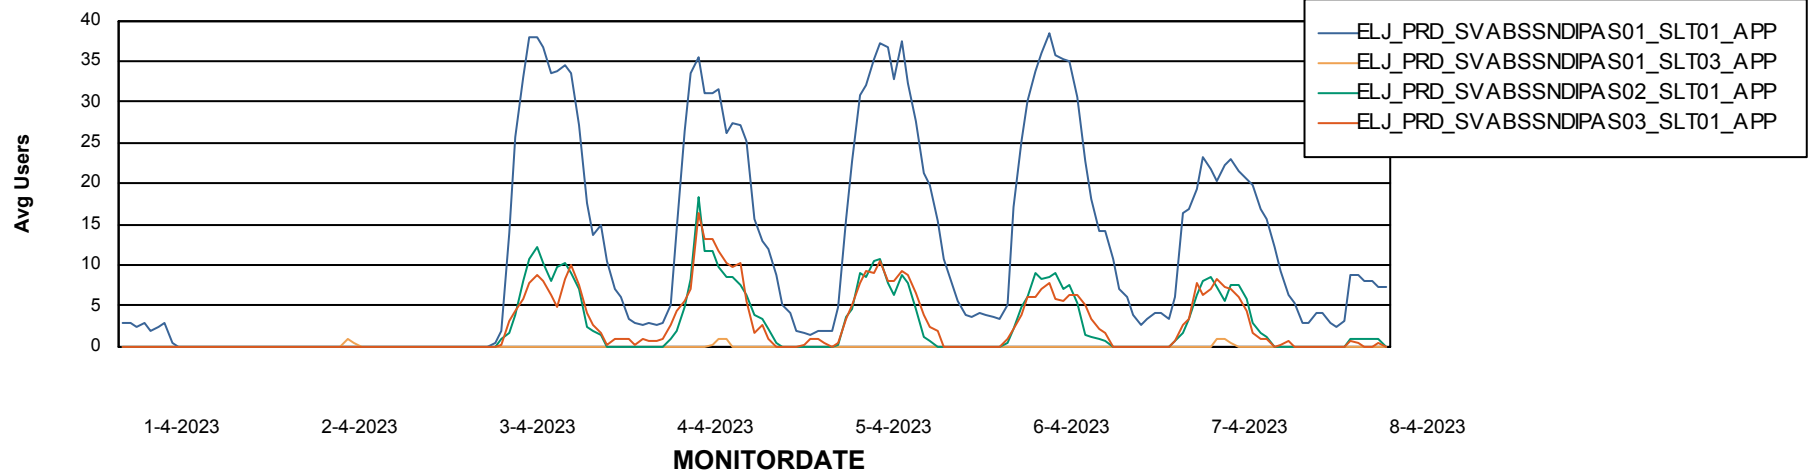

Avg users per day per ABS server