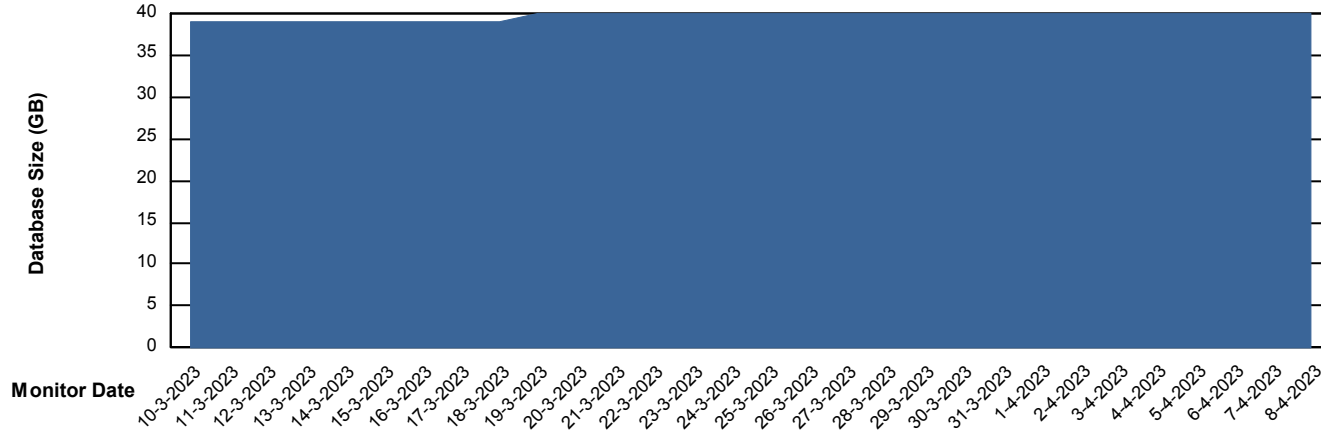

DATABASE SIZE ELJDB_BI

Database growth over last month