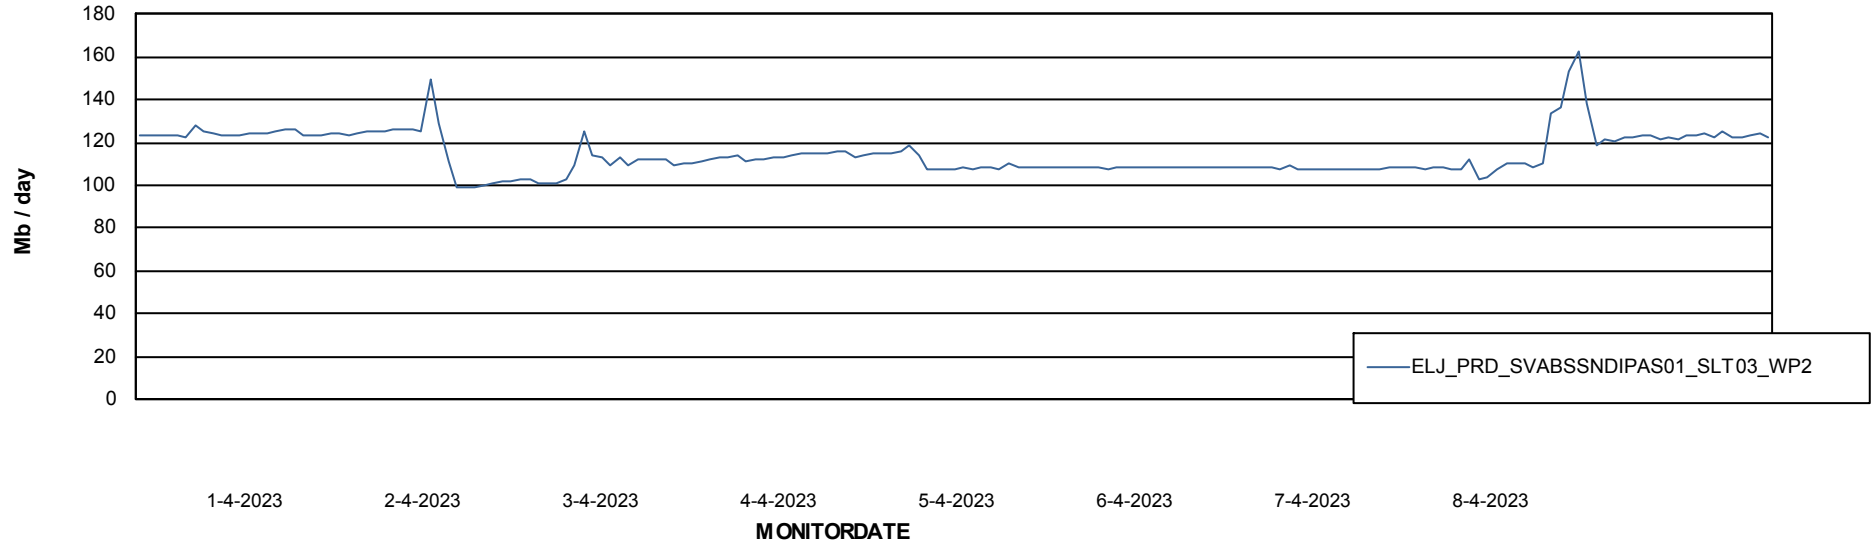

ABSSolute Web Component Services

Avg memory used per ABS Web component