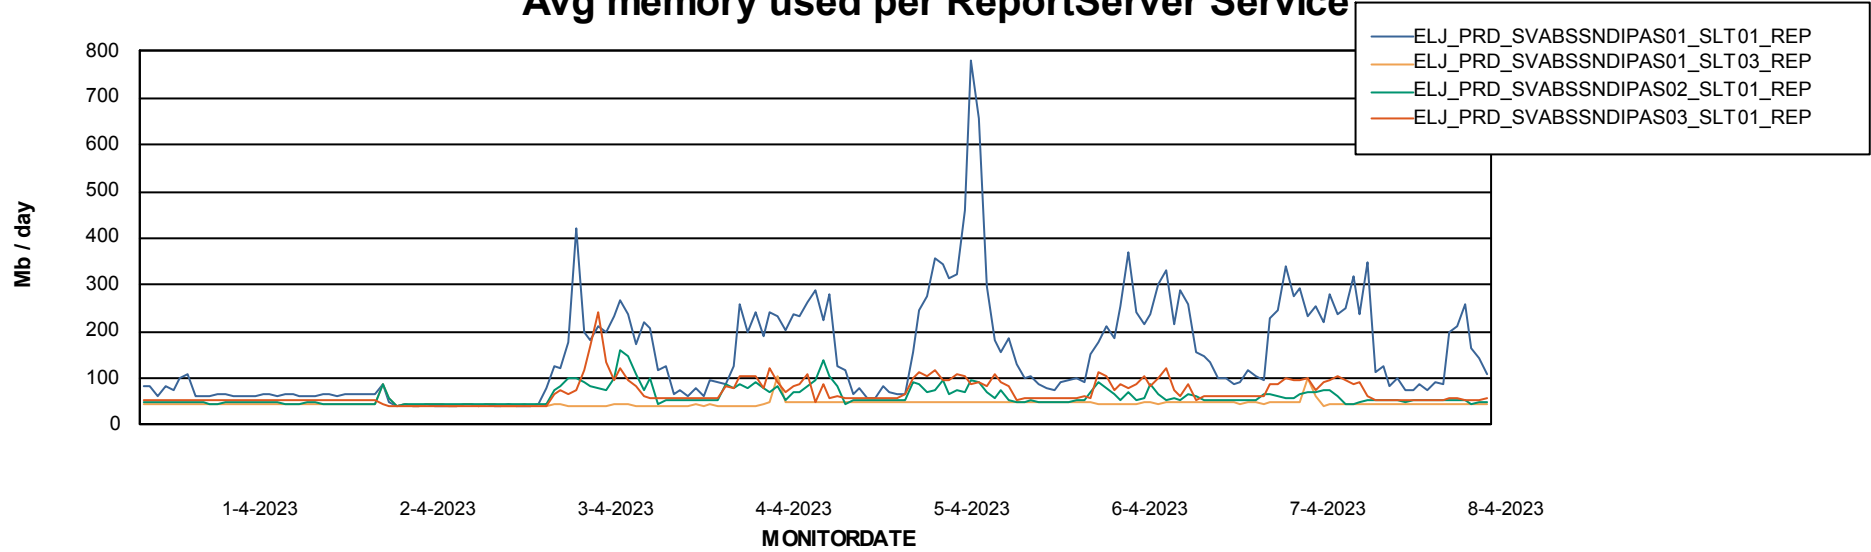

ABSSolute Application ReportServer Services

Avg memory used per ReportServer Service