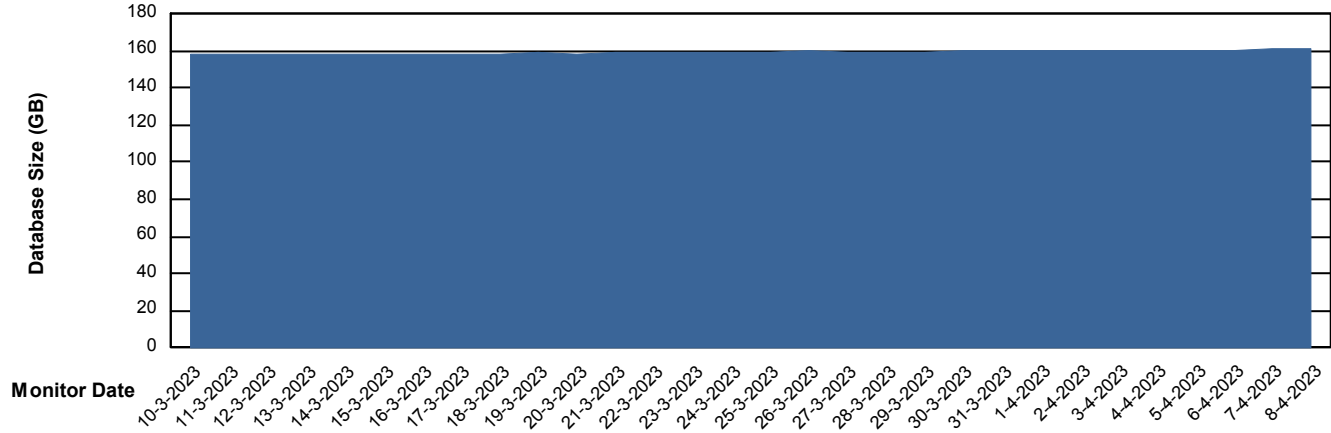

Customer ELI_Production
Database ID 62

Database Performance ELIDB_Production

Weekly SLA Customer Report

Customer ELI_Production
Database ID 62

Database Performance ELIDB_Standby

DB Processes Max 1,000

Weekly SLA Customer Report

Customer ELI_Production
Database ID 62

DATABASE SIZE ELIDB_BI

Database growth over last month

DATABASE SIZE ELIDB_BI_FUTURE

Database growth over last month

Weekly SLA Customer Report

Customer ELI_Production
Database ID 62