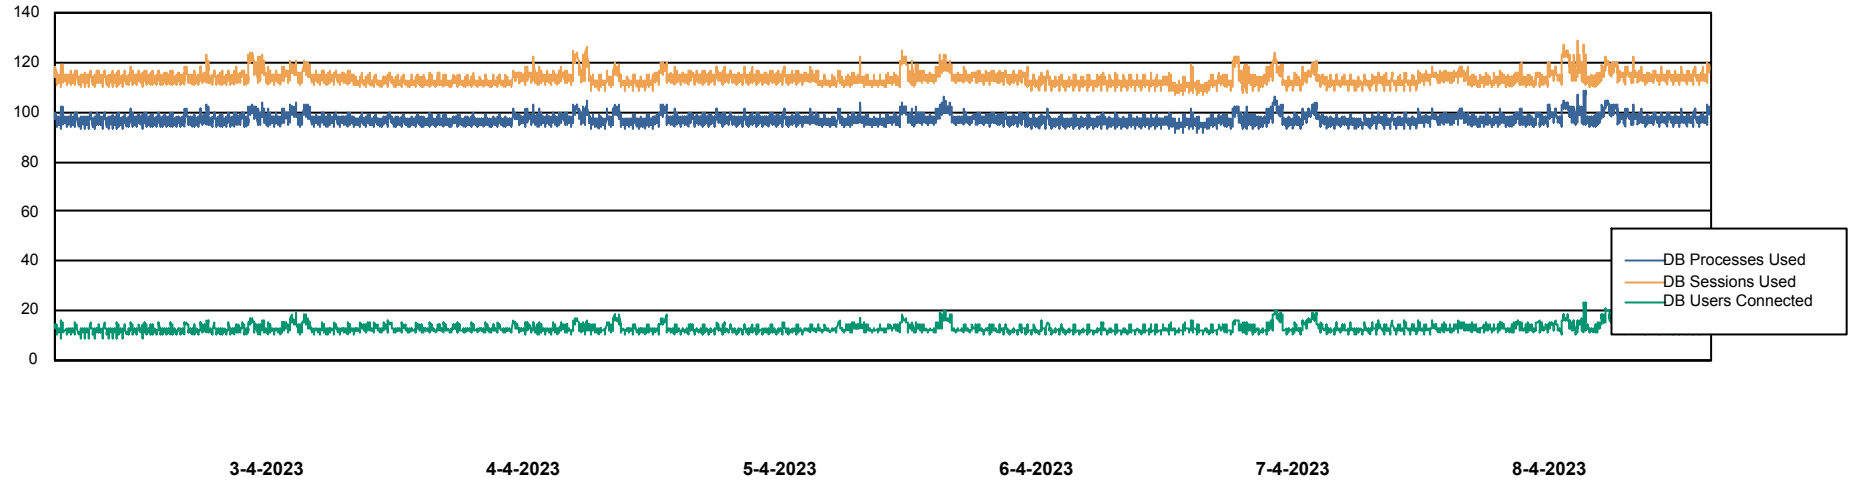

Weekly SLA Customer Report

Customer ELI_Production
Database ID 62

Database Performance ELIDB_BI

Weekly SLA Customer Report

Customer ELI_Production
Database ID 62

Database Performance ELIDB_BI_FUTURE

Weekly SLA Customer Report