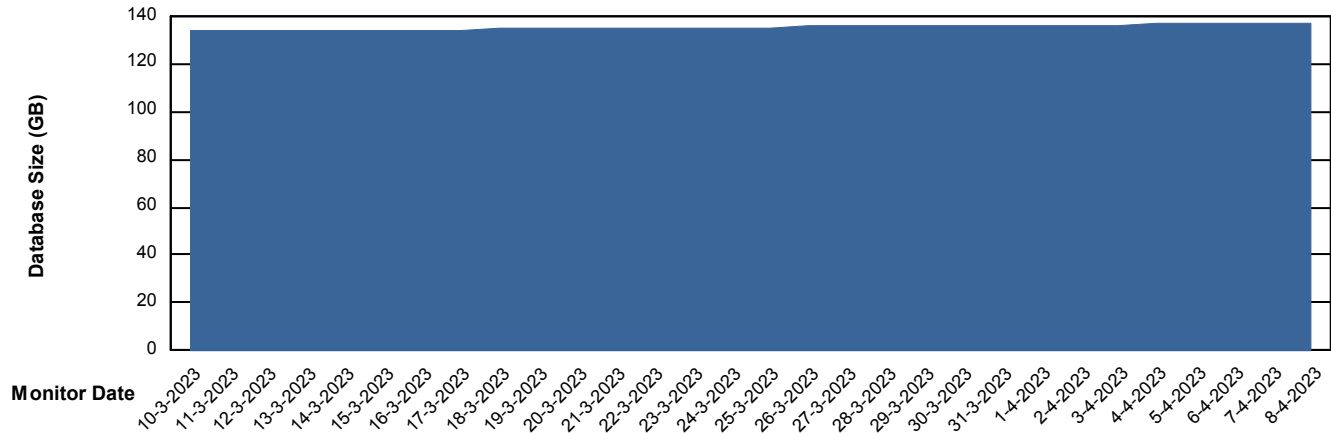

Customer ELI_Production
Database ID 62

DATABASE SIZE ELIDB_BI

Database growth over last month

DATABASE SIZE ELIDB_BI_FUTURE

Database growth over last month

Weekly SLA Customer Report

Customer ELI_Production
Database ID 62