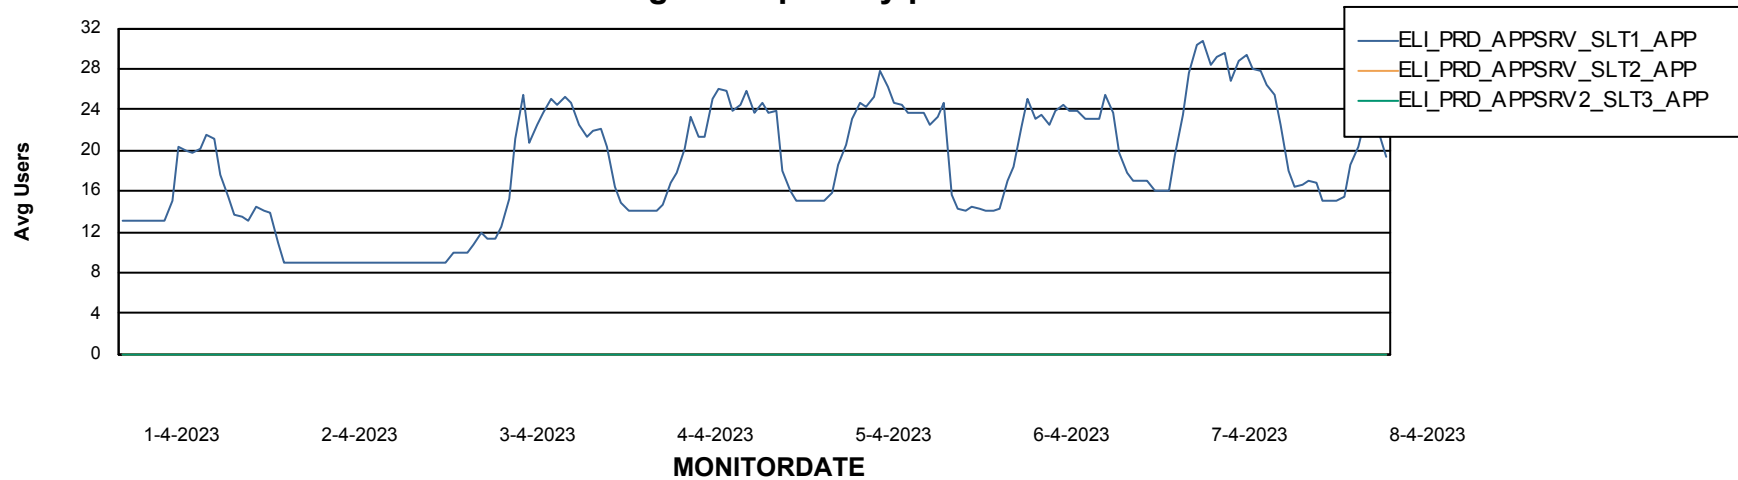

Avg users per day per ABS server