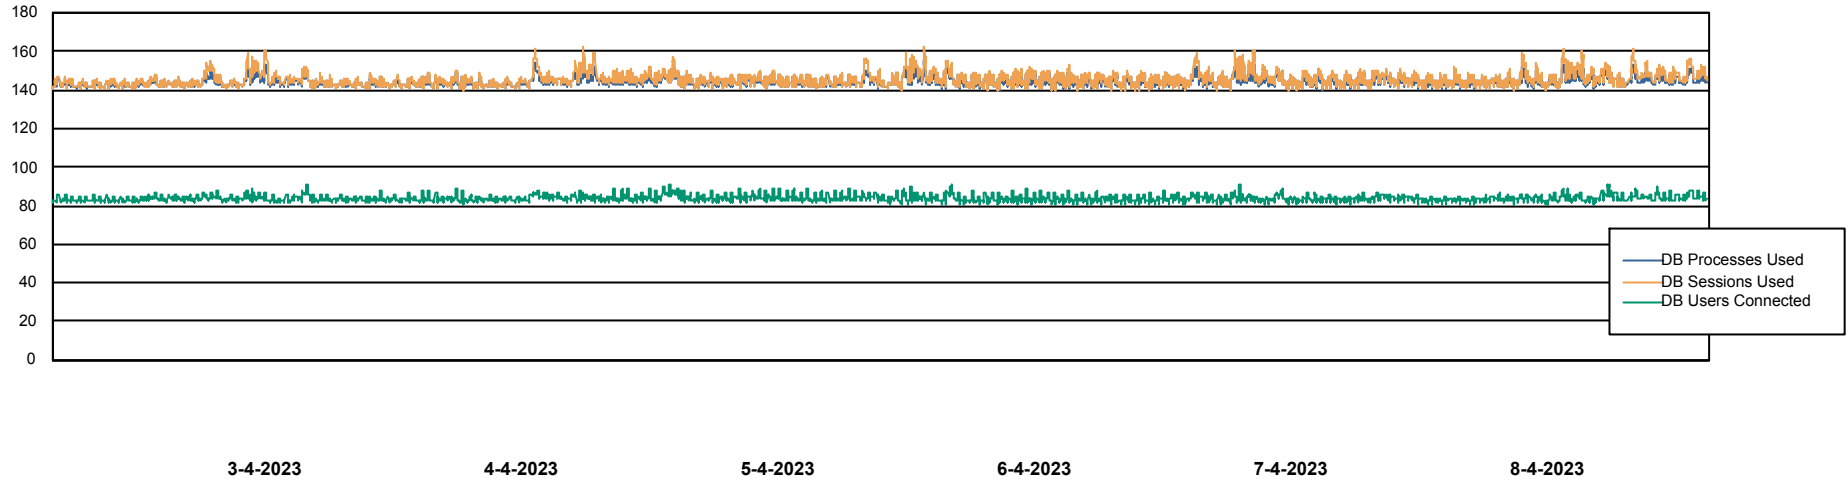

Database Performance ELIDB_BI