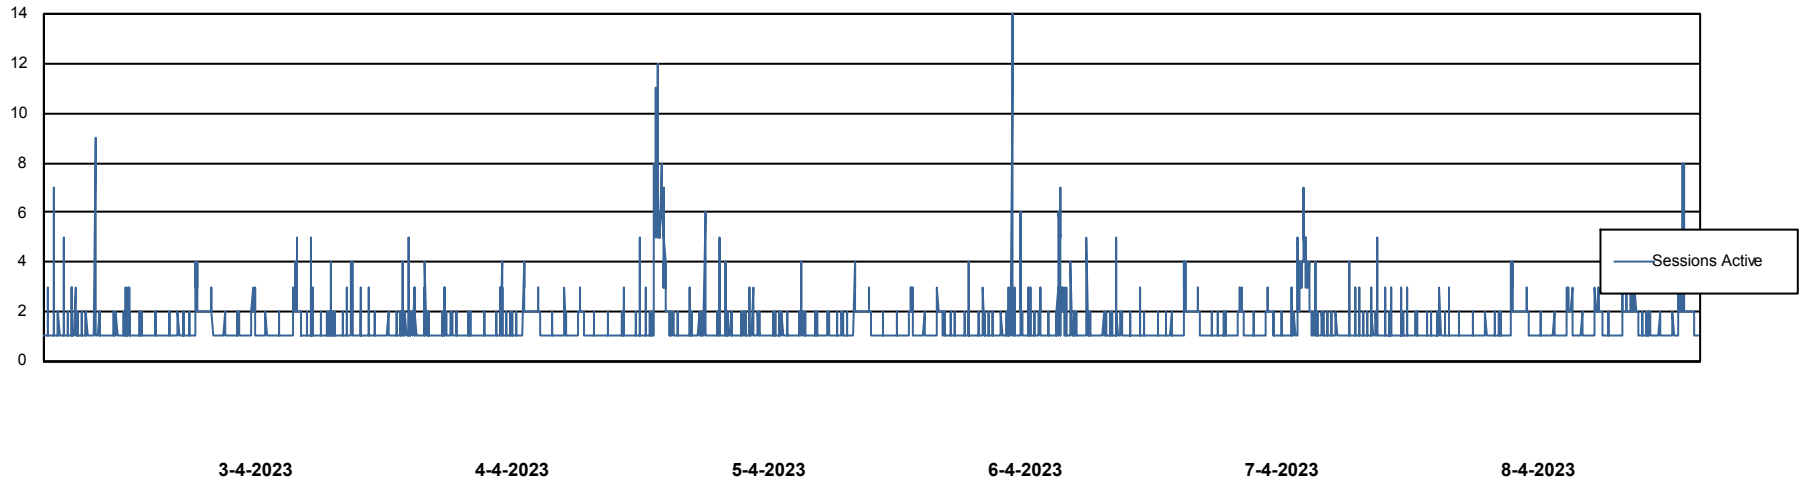

Weekly SLA Customer Report

Customer ELI_Production
 Database ID 62

Harddisk Usage ELI_PRD_BISRV_FUTURE

	Free disk space on / (%)	Total disk space on / (Gb)	Used disk space on / (Gb)	Free disk space on /backup (%)	Total disk space on /backup	Used disk space on /backup	Free disk space on /boot (%)	Total disk space on /boot (Gb)	Used disk space on /boot (Gb)	Free disk space on /u01 (%)
8-4-2023	35	34	22	54	299	136	69	1	0	50
7-4-2023	35	34	22	33	299	200	69	1	0	44
6-4-2023	35	34	22	42	299	173	69	1	0	44
5-4-2023	35	34	22	51	299	146	69	1	0	44
4-4-2023	35	34	22	60	299	118	69	1	0	44
3-4-2023	35	34	22	69	299	93	69	1	0	46
2-4-2023	35	34	22	74	299	77	69	1	0	51

Weekly SLA Customer Report

Customer ELI_Production
Database ID 62

Database Performance ELIDB_BI

Weekly SLA Customer Report

Customer ELI_Production
Database ID 62

Database Performance ELIDB_BI_FUTURE

Weekly SLA Customer Report