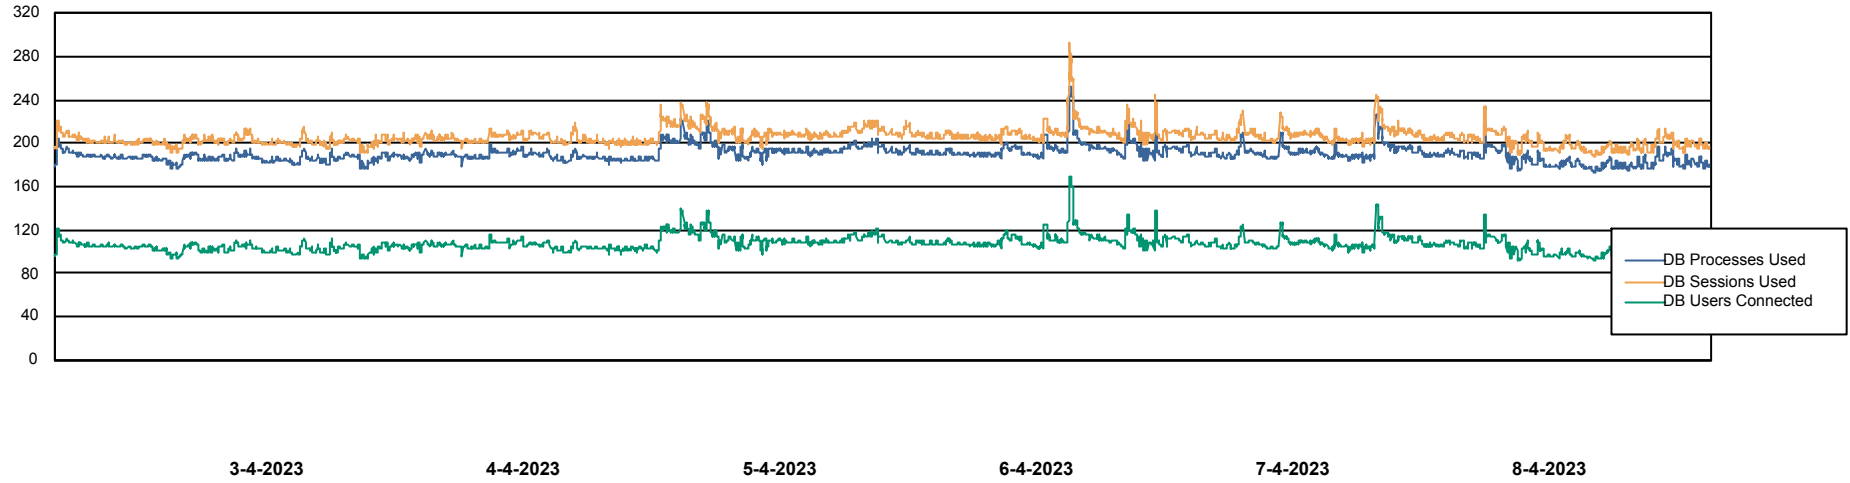

Database Performance ELIDB_Production