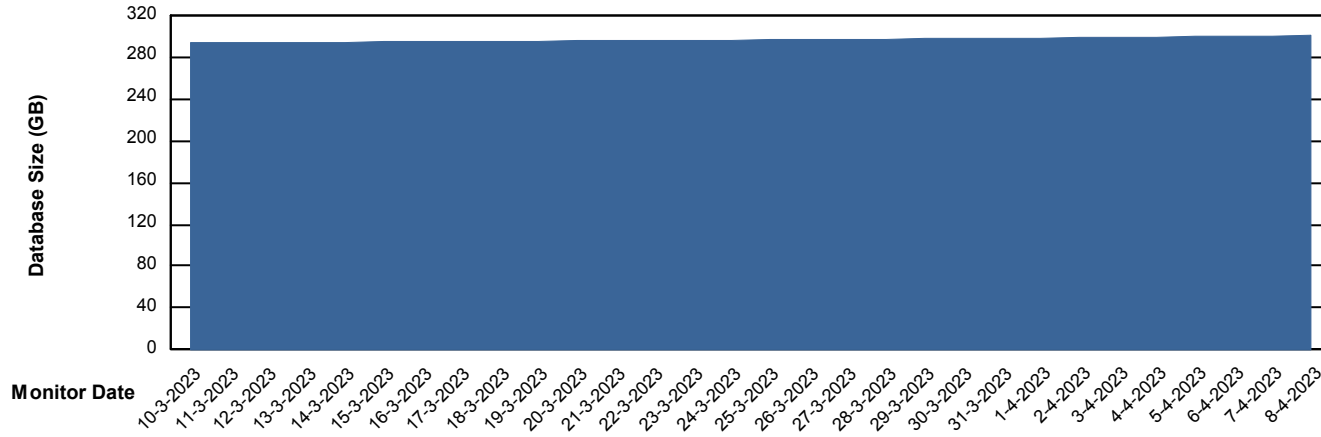

Customer ELI_Production
Database ID 62

DATABASE SIZE ELIDB_BI

Database growth over last month

DATABASE SIZE ELIDB_BI_FUTURE

Database growth over last month

Weekly SLA Customer Report

Customer ELI_Production
Database ID 62

DATABASE SIZE ELIDB_Production

Database growth over last month

Weekly SLA Customer Report

Customer ELI_Production
Database ID 62

Database Tablespace ELIDB_BI

Date	Tablespace Name	Filesize (Gb)	Usedsize (Gb)	Percentage free
8-4-2023	ABSDATA	84	72	14
	INDX	104	86	17
7-4-2023	ABSDATA	84	72	14
	INDX	104	86	17
6-4-2023	ABSDATA	84	72	14
	INDX	104	86	17
5-4-2023	ABSDATA	84	72	14
	INDX	104	86	17
4-4-2023	ABSDATA	84	72	14
	INDX	104	86	17
3-4-2023	ABSDATA	84	72	14
	INDX	104	86	17
2-4-2023	ABSDATA	84	72	14
	INDX	104	86	17