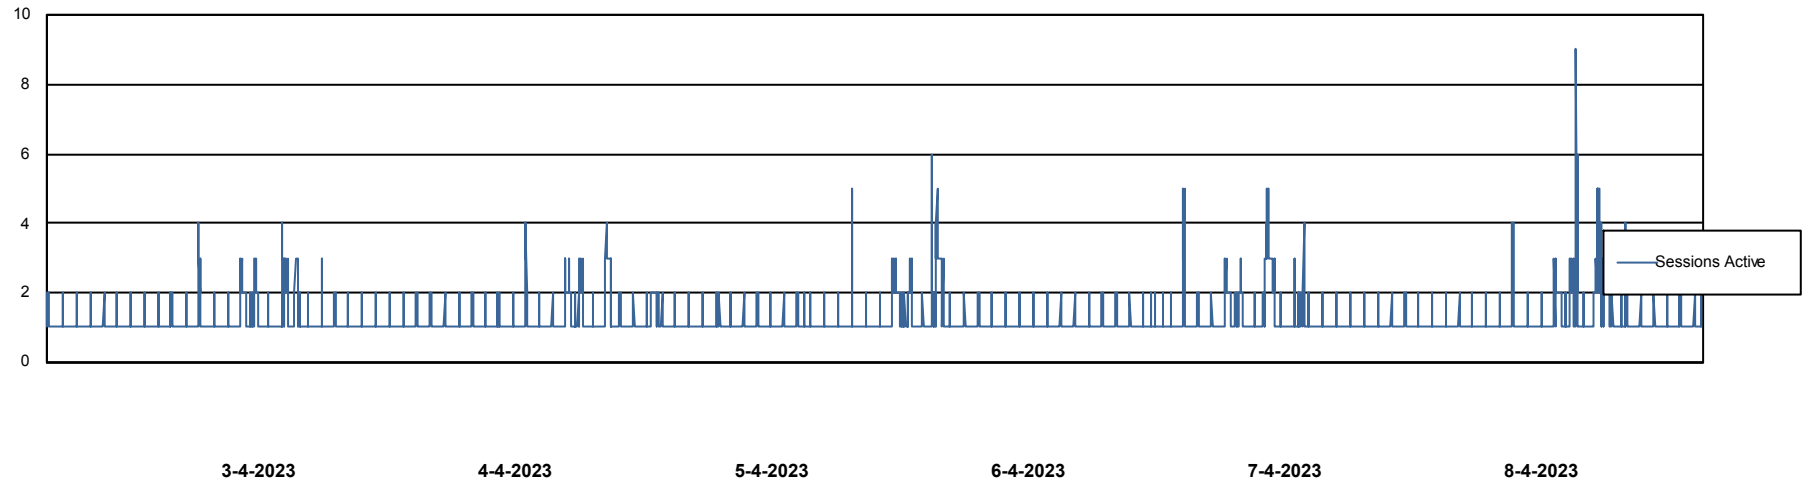

Weekly SLA Customer Report

Customer ELI_Production
Database ID 62

Database Performance ELIDB_BI

Weekly SLA Customer Report

Customer ELI_Production
Database ID 62

Database Performance ELIDB_BI_FUTURE

Weekly SLA Customer Report