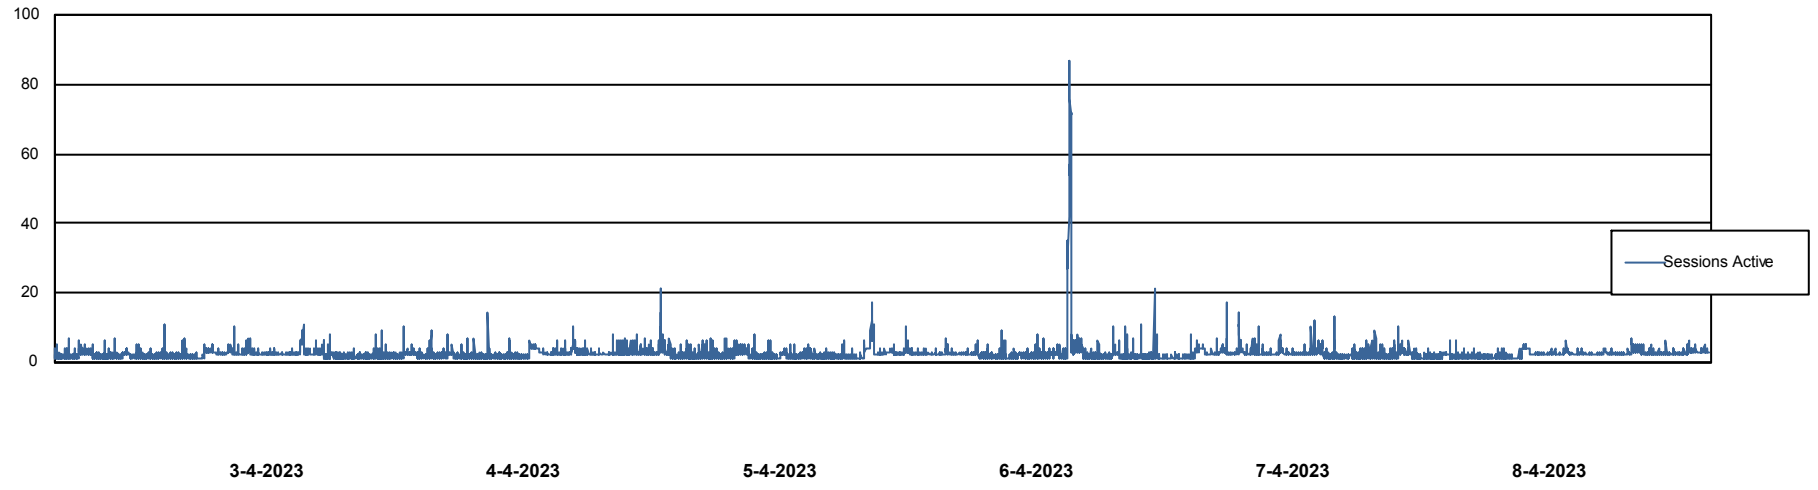

Database Performance ELIDB_Production