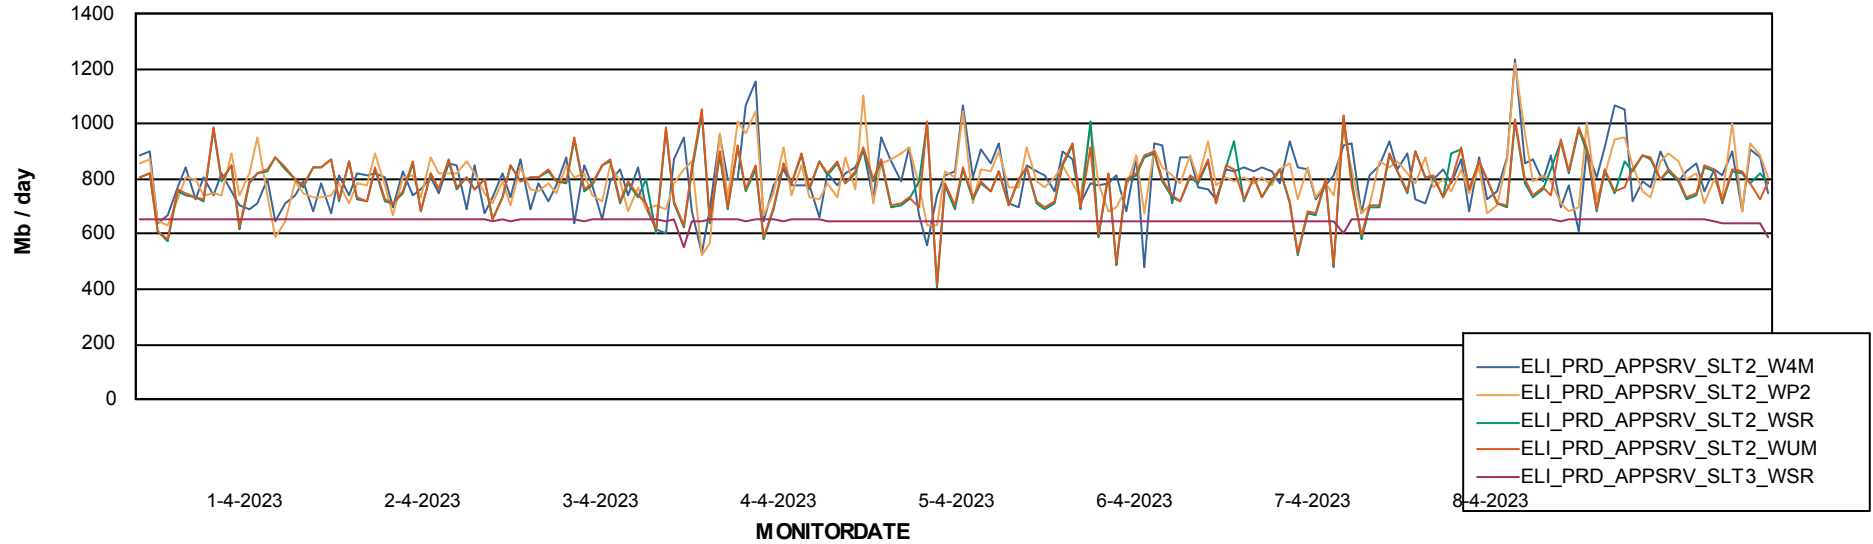

ABSSolute Application Server Services

Avg memory used per ABS Web component