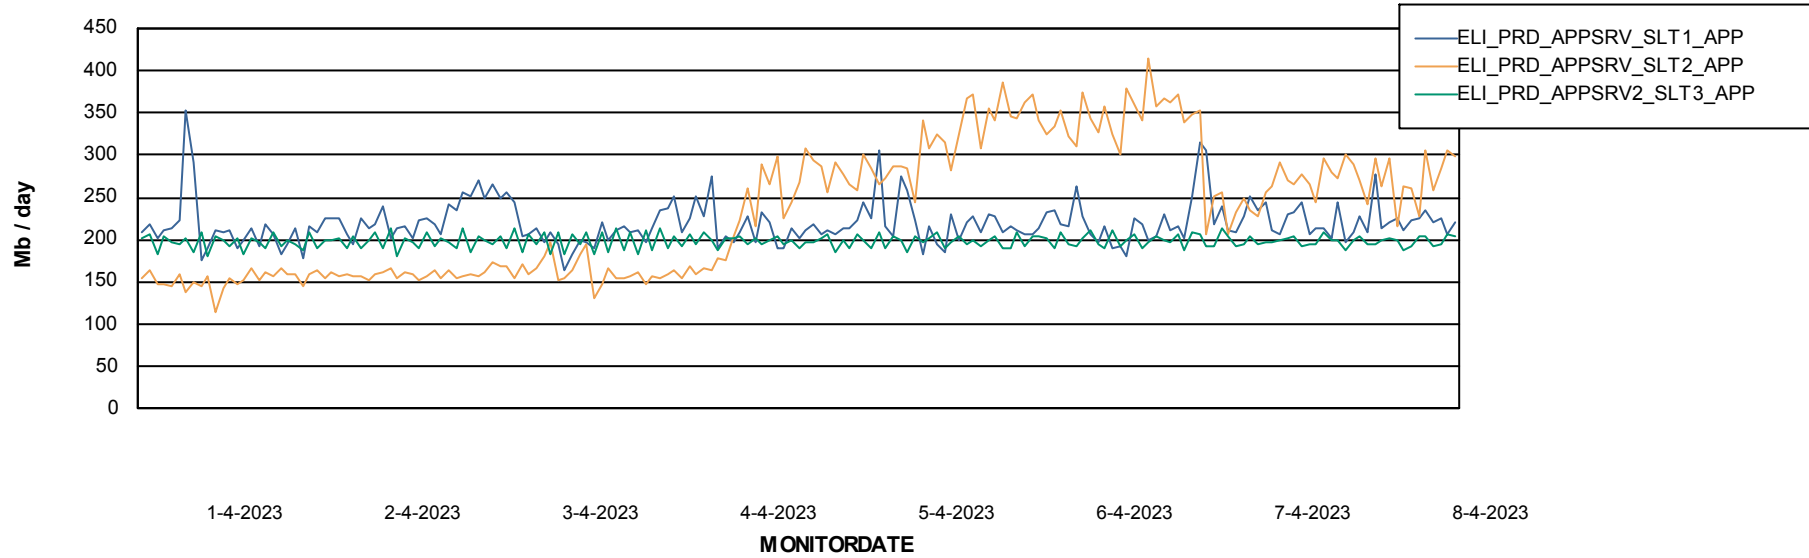

ABSSolute Application Server Services

Avg memory used per ABS Server Service