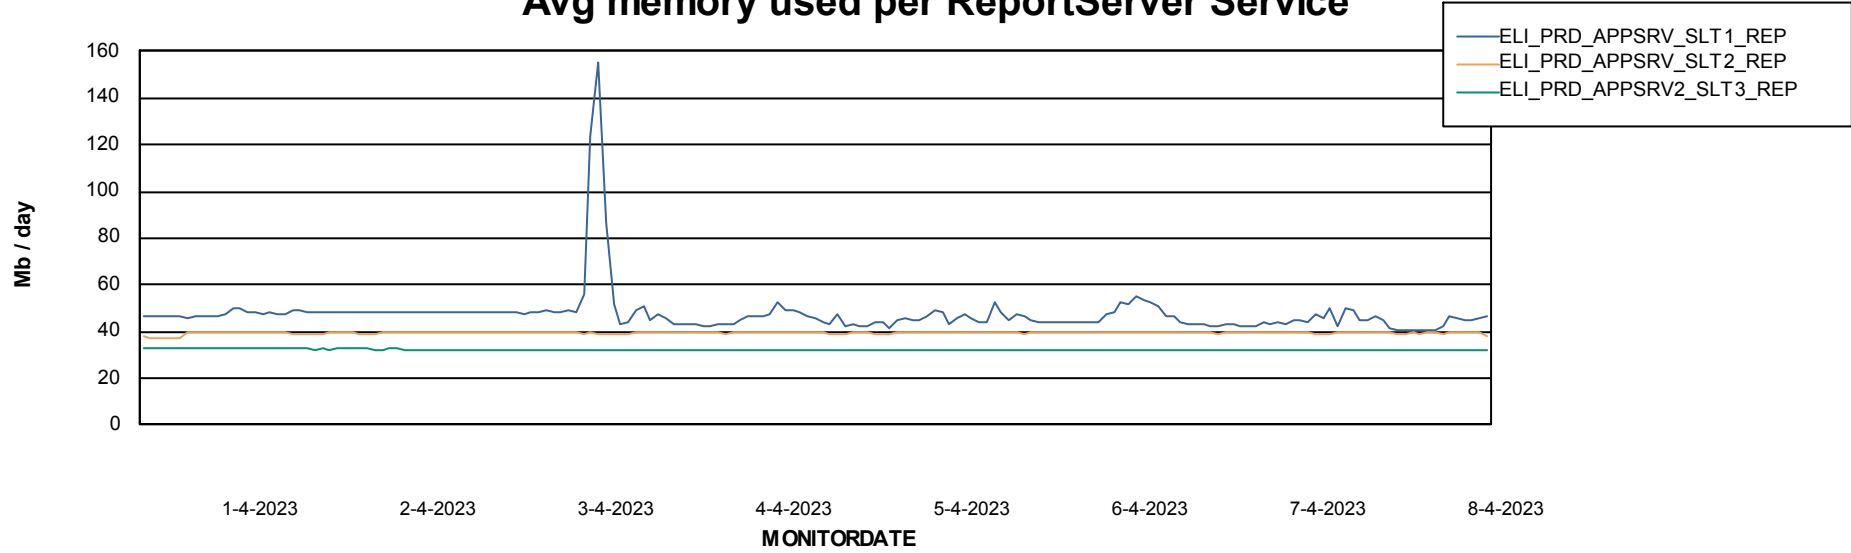

ABSSolute Application Server Services

Avg memory used per ReportServer Service