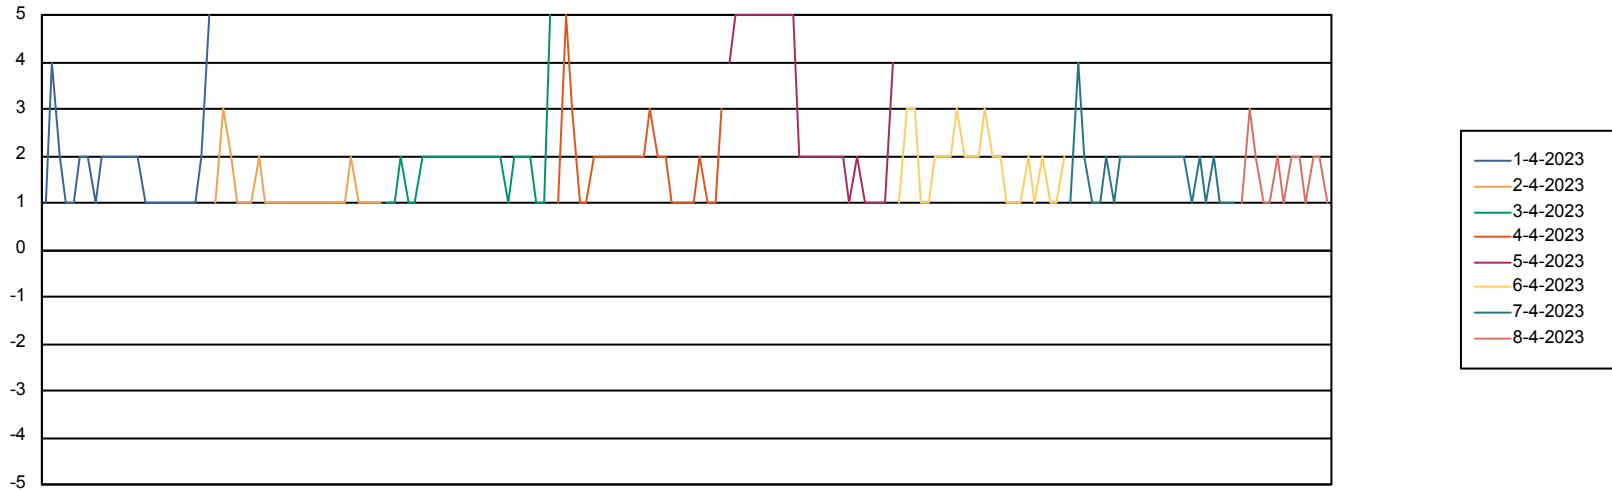

do, 6-04-2023 None
do, 6-04-2023 None
di, 4-04-2023 None
di, 4-04-2023 None
wo, 5-04-2023 None
za, 8-04-2023 None

Standby Database Health ELI_Production

Recovery lag for last 7 days