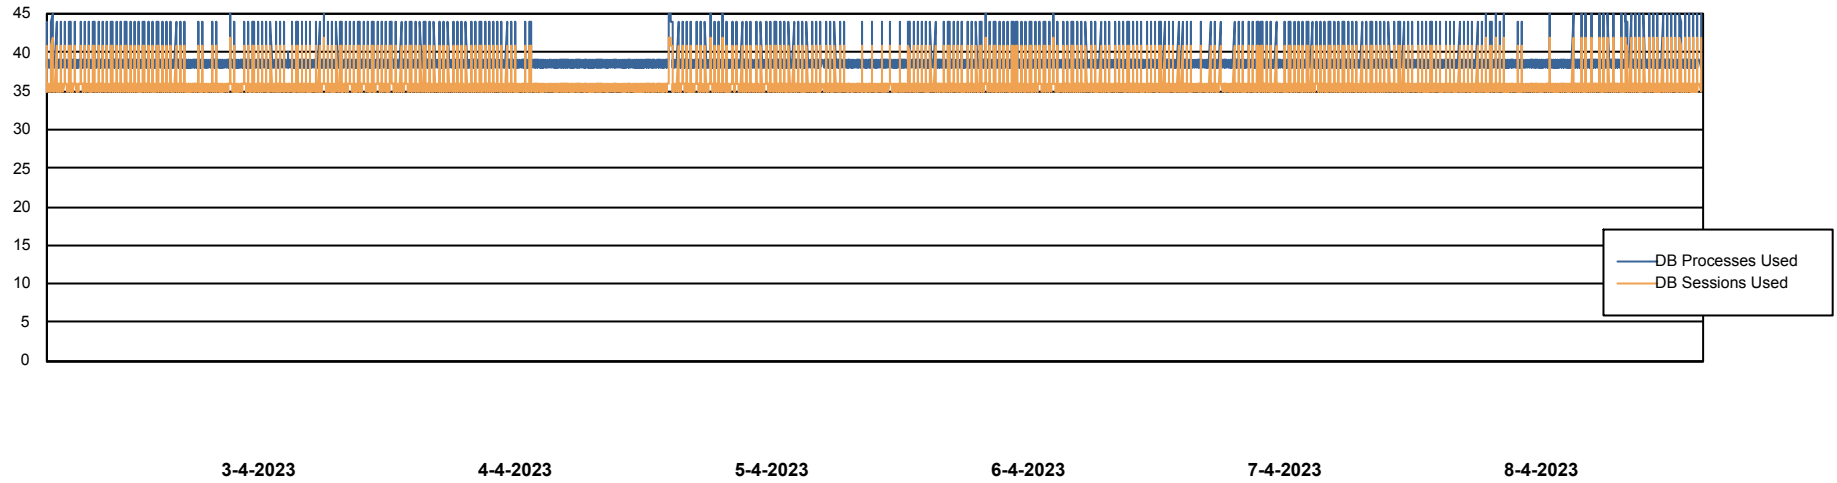

Customer ELI_Production
Database ID 62

Database Performance ELIDB_Production

Weekly SLA Customer Report

Customer ELI_Production
Database ID 62

Database Performance ELIDB_Standby

DB Processes Max 1,000

Weekly SLA Customer Report