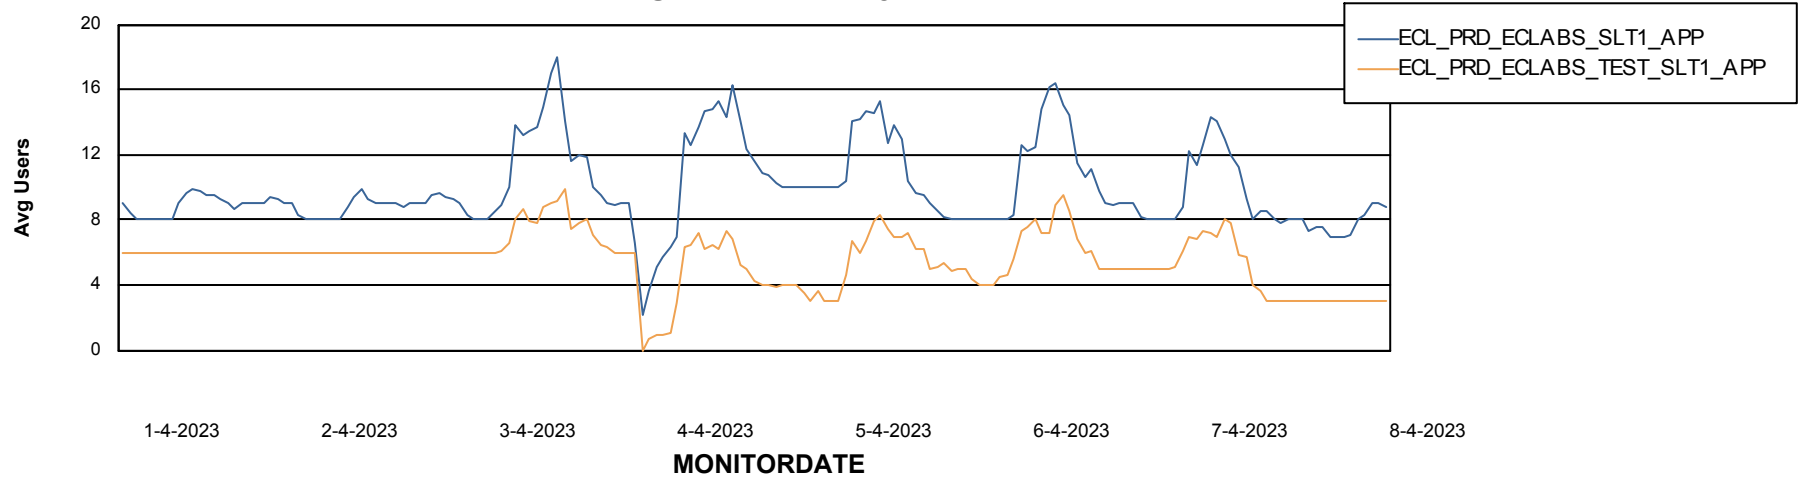

Avg users per day per ABS server