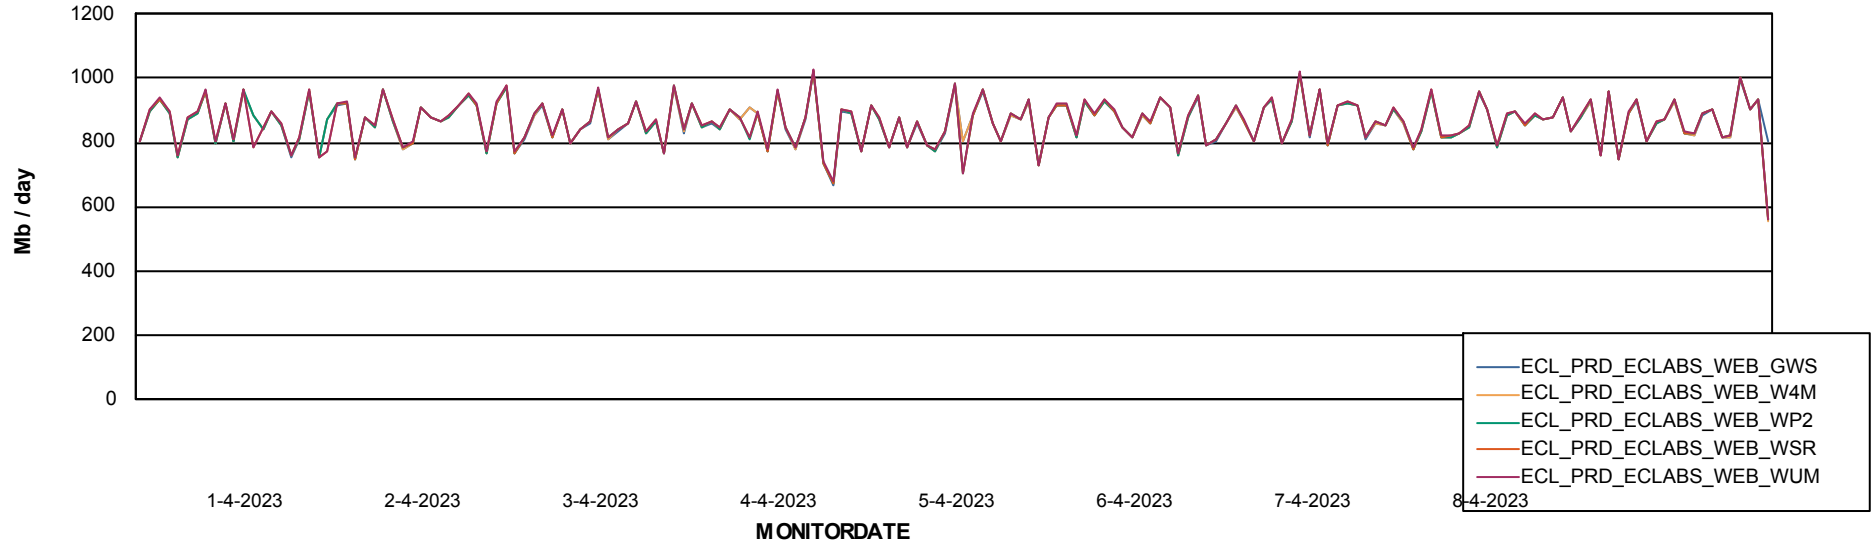

ABSSolute Web Component Services

Avg memory used per ABS Web component