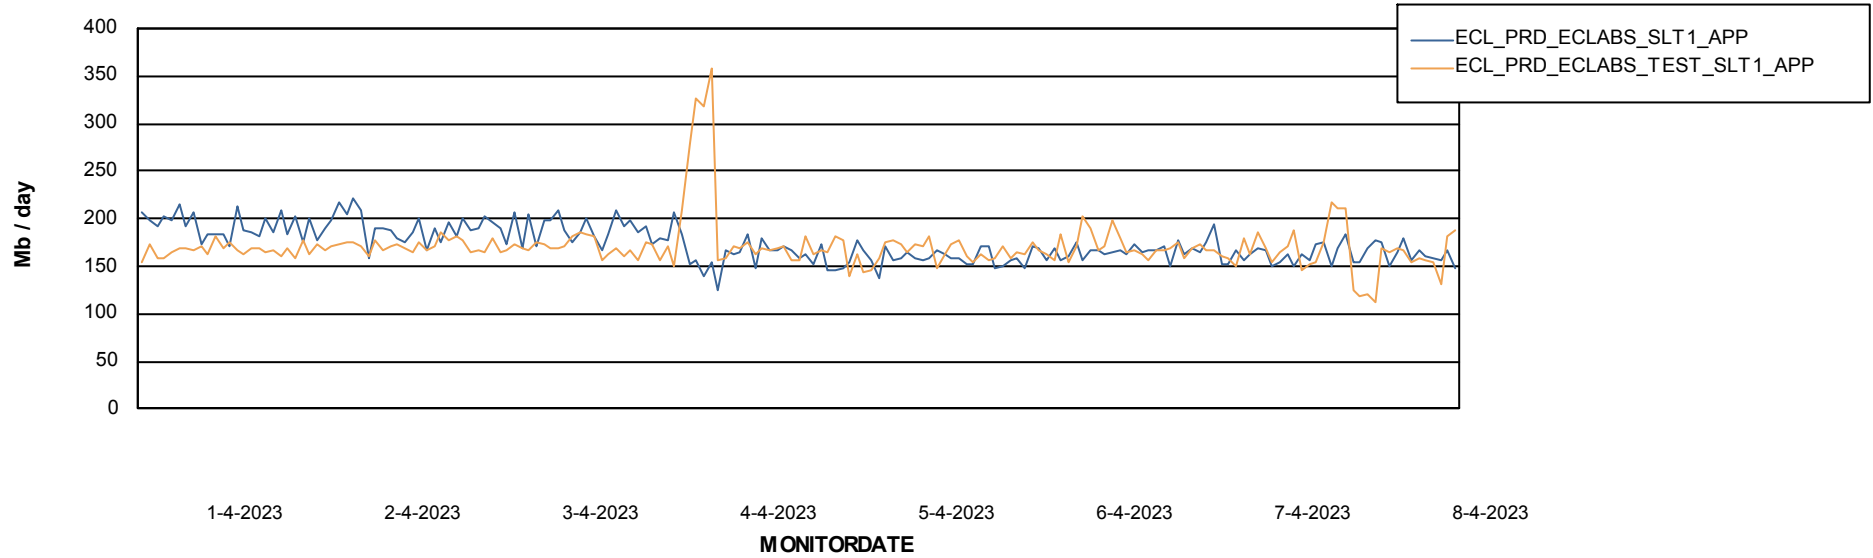

Weekly SLA Customer Report

Customer ECL_Production
Database ID 156

Standby Database Health ECL_Production

Recovery lag for last 7 days

Weekly SLA Customer Report

Customer ECL_Production
Database ID 156

ABSSolute Application Server Services

Avg memory used per ABS Server Service

Avg users per day per ABS server

Weekly SLA Customer Report

Customer ECL_Production
Database ID 156

ABSSolute Application ReportServer Services

Avg memory used per ReportServer Service