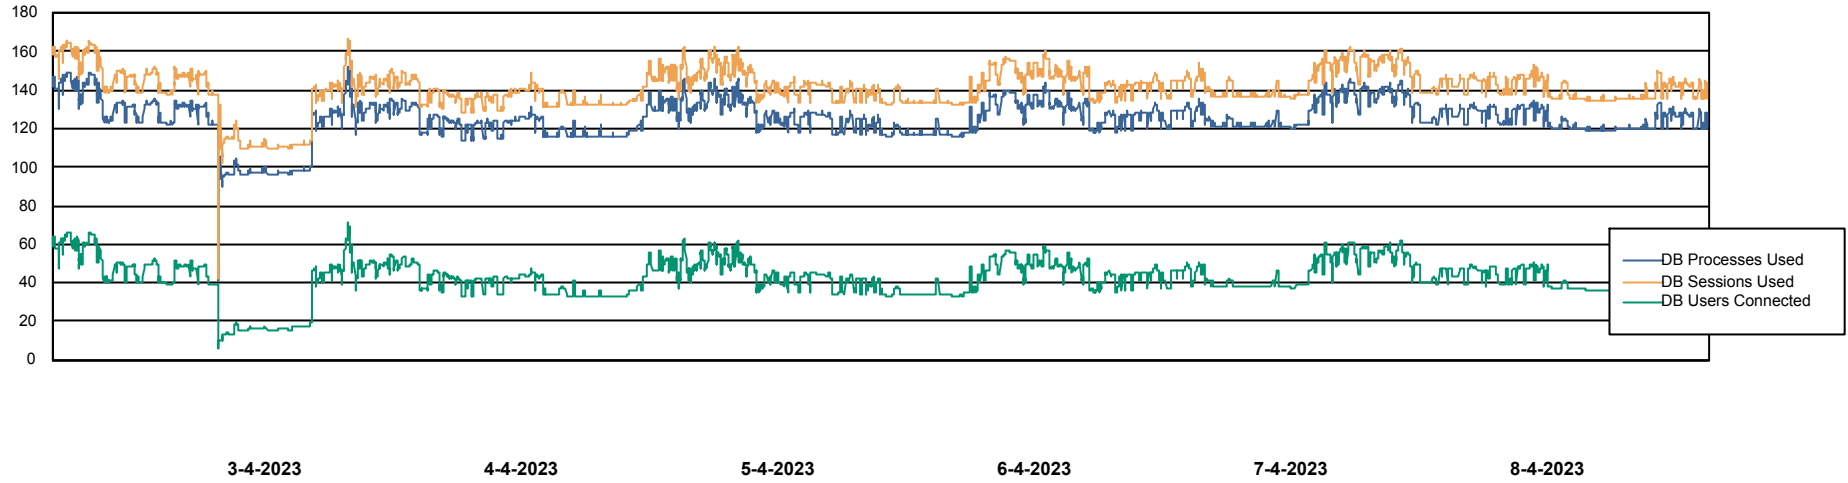

Weekly SLA Customer Report

Customer ECL_Production
Database ID 156

Harddisk Usage ECL_PRD_ECLABS-WEB

| | Free disk space on C: (%) | Total disk space on C: (Gb) | Used disk space on C: (Gb) |
|----------|---------------------------|-----------------------------|----------------------------|
| 8-4-2023 | 68 | 99 | 32 |
| 7-4-2023 | 68 | 99 | 32 |
| 6-4-2023 | 68 | 99 | 32 |
| 5-4-2023 | 68 | 99 | 32 |
| 4-4-2023 | 68 | 99 | 32 |
| 3-4-2023 | 68 | 99 | 32 |
| 2-4-2023 | 68 | 99 | 32 |

Weekly SLA Customer Report

Customer ECL_Production
Database ID 156

Database Performance ECL_PRD_ECLABS_DB_Production

Weekly SLA Customer Report

Customer ECL_Production
Database ID 156

Database Performance ECL_TEST_ECLABS-TEST_DB_STB (ECL_Standby DB)