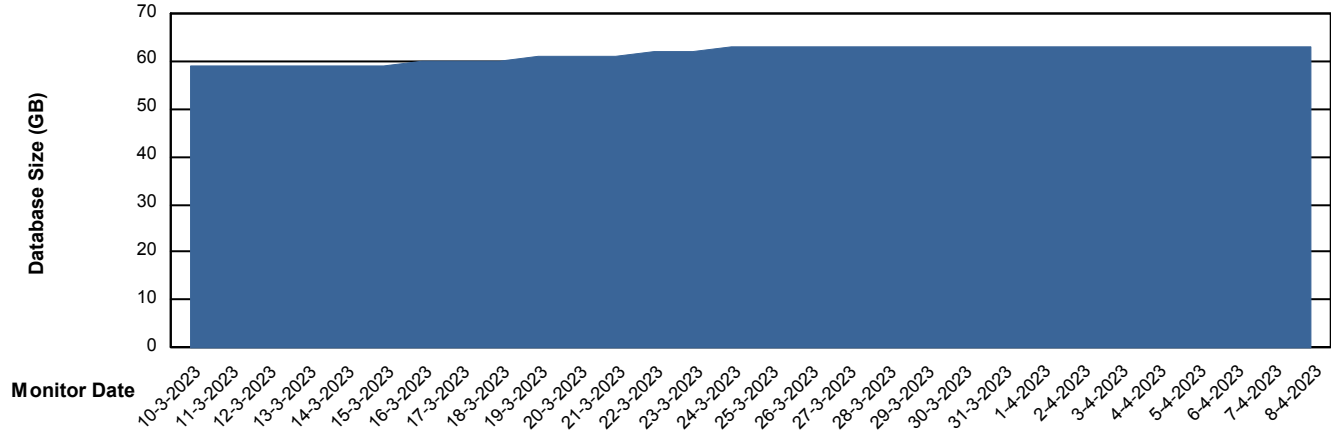

DB Processes Max 1,000

Weekly SLA Customer Report

Customer ECL_Production
 Database ID 156

DATABASE SIZE ECL_PRD_ECLABS_DB_Production

Database growth over last month

Database Tablespace ECL_PRD_ECLABS_DB_Production