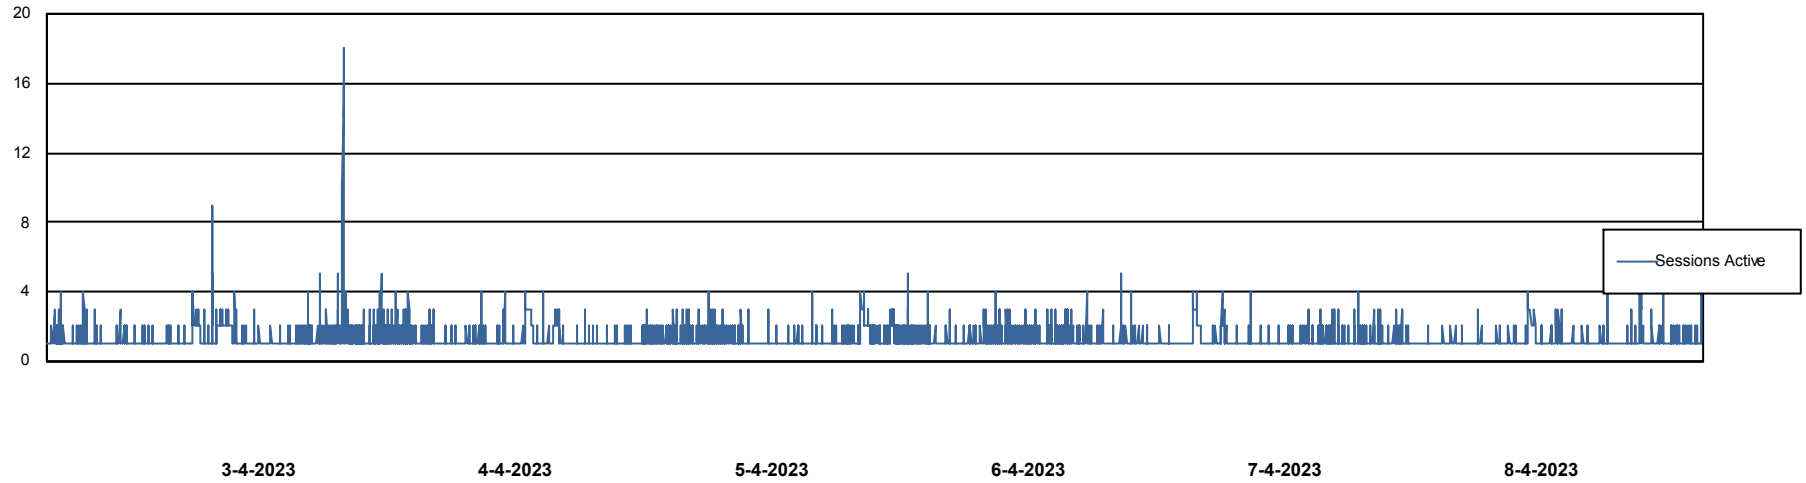

Weekly SLA Customer Report

Customer ECL_Production
Database ID 156

Harddisk Usage ECL_PRD_ECLABS-WEB

| | Free disk space on C: (%) | Total disk space on C: (Gb) | Used disk space on C: (Gb) |
|----------|---------------------------|-----------------------------|----------------------------|
| 8-4-2023 | 68 | 99 | 32 |
| 7-4-2023 | 68 | 99 | 32 |
| 6-4-2023 | 68 | 99 | 32 |
| 5-4-2023 | 68 | 99 | 32 |
| 4-4-2023 | 68 | 99 | 32 |
| 3-4-2023 | 68 | 99 | 32 |
| 2-4-2023 | 68 | 99 | 32 |

Weekly SLA Customer Report

Customer ECL_Production
Database ID 156

Database Performance ECL_PRD_ECLABS_DB_Production

Weekly SLA Customer Report

Customer ECL_Production
Database ID 156

Database Performance ECL_TEST_ECLABS-TEST_DB_STB (ECL_Standby DB)