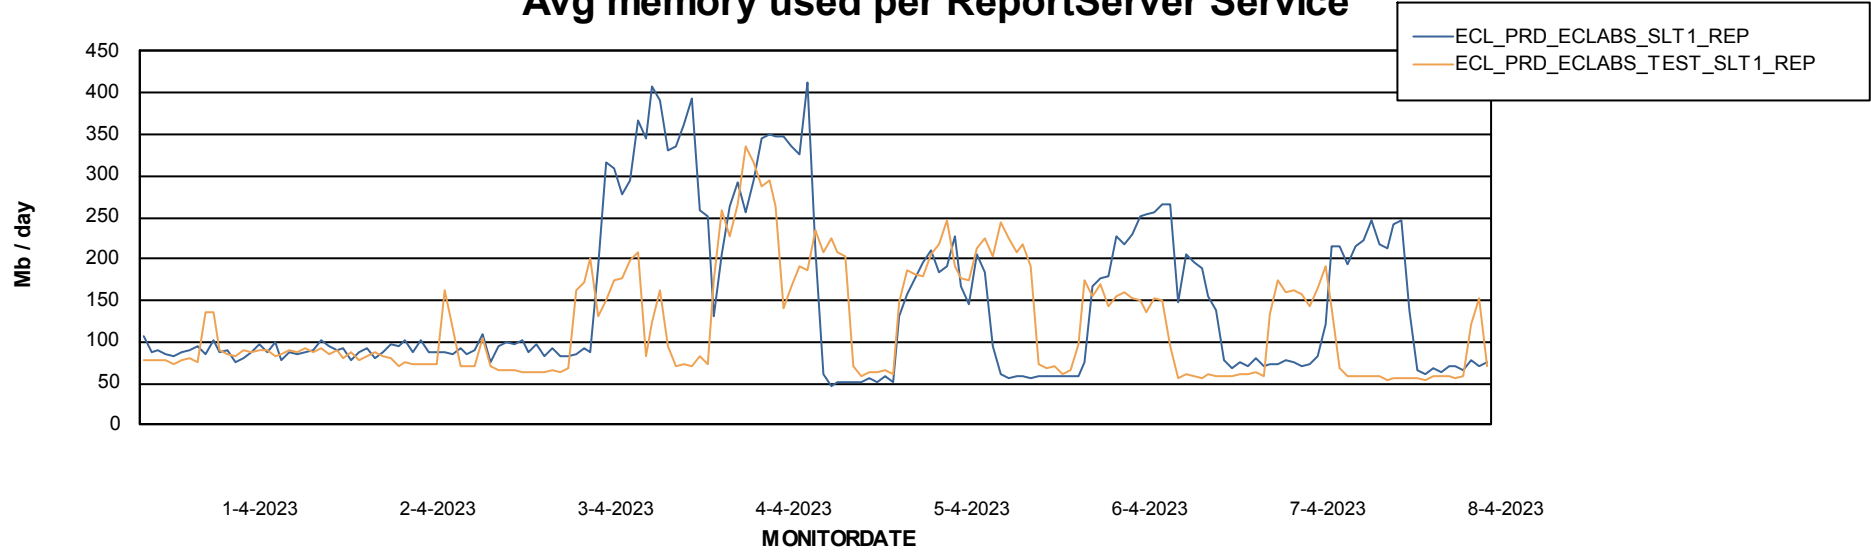

Avg memory used per ABS Server Service

Avg users per day per ABS server

Weekly SLA Customer Report

Customer ECL_Production
Database ID 156

ABSSolute Application ReportServer Services

Avg memory used per ReportServer Service