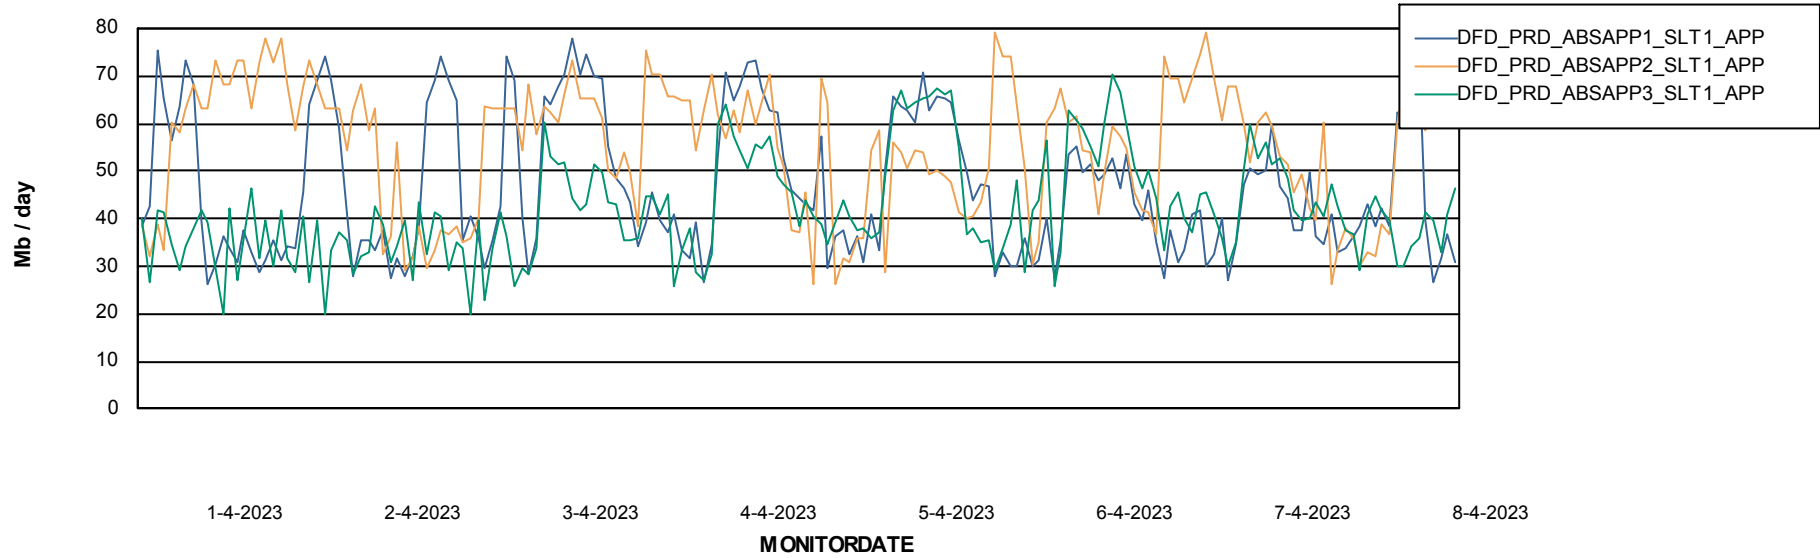

ABSSolute Application Server Services

Avg memory used per ABS Server Service