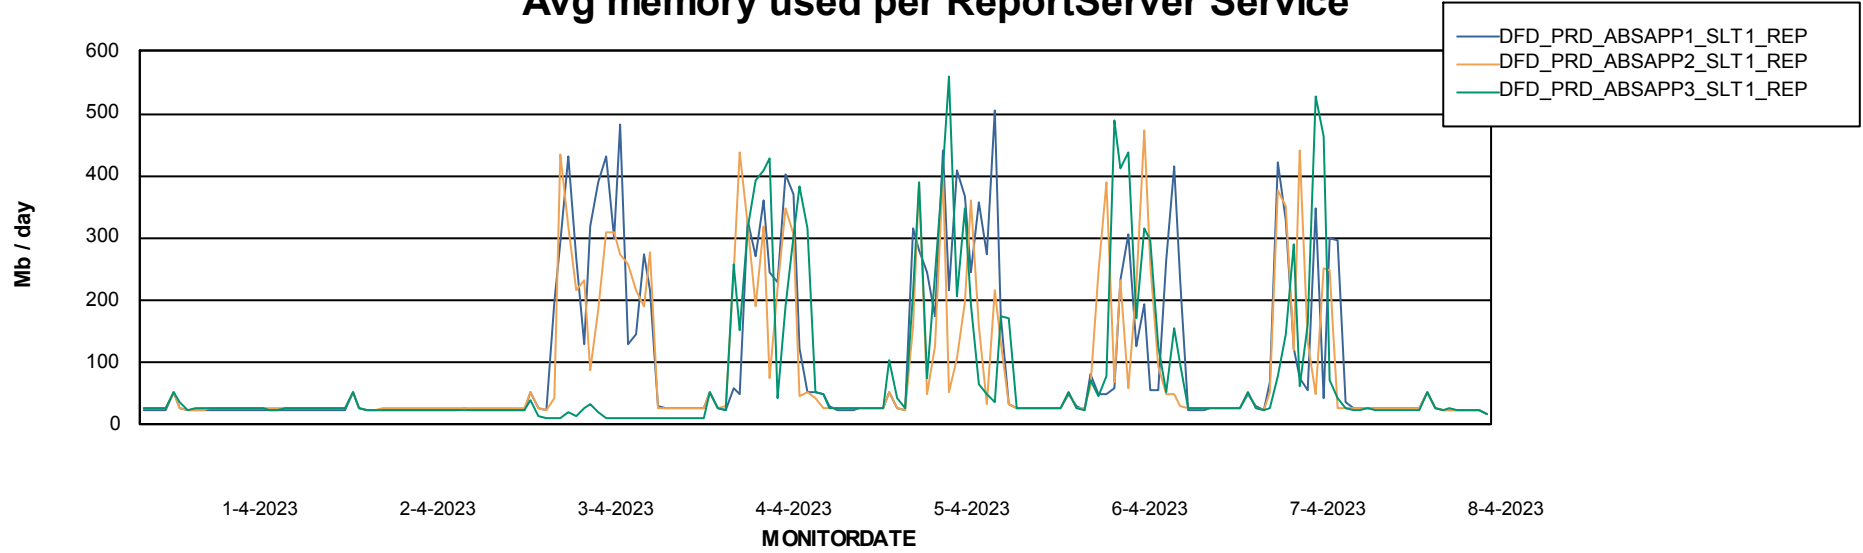

ABSSolute Application ReportServer Services

Avg memory used per ReportServer Service