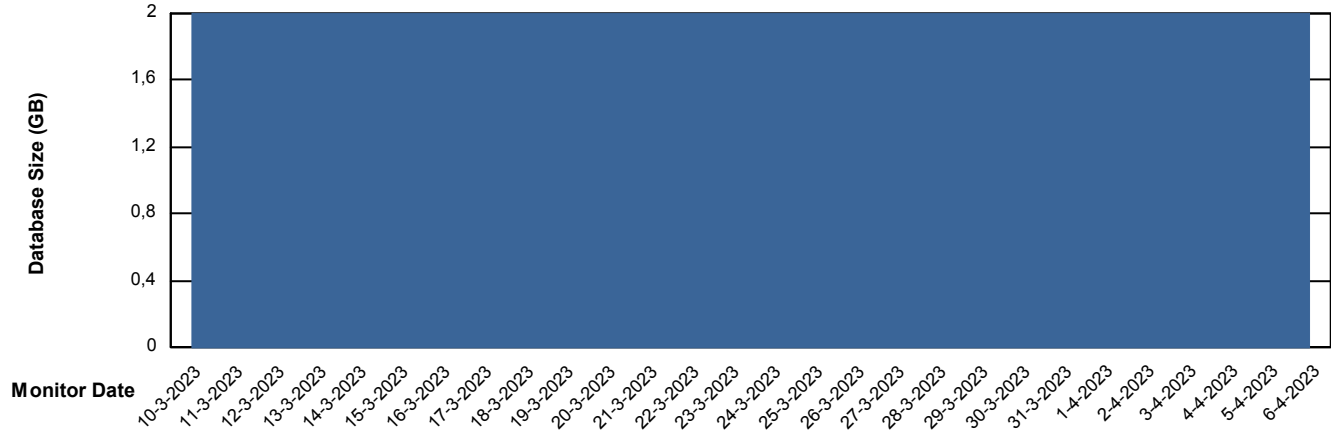

Weekly SLA Customer Report

Customer DFD_Production
Database ID 39

Database Performance DFDDDB_Production

Weekly SLA Customer Report

Customer DFD_Production
Database ID 39

Database Performance DFDDDBBI_Production

Weekly SLA Customer Report

Customer DFD_Production
 Database ID 39

DATABASE SIZE DFDDDB_Production

Database growth over last month

Database Tablespace DFDDDB_Production

Date	Tablespace Name	Filesize (Gb)	Usedsize (Gb)	Percentage free
6-4-2023	ABSDATA	100	0	100
	INDX	199	0	100
5-4-2023	ABSDATA	100	0	100
	INDX	199	0	100
4-4-2023	ABSDATA	100	0	100
	INDX	199	0	100
3-4-2023	ABSDATA	100	0	100
	INDX	199	0	100
2-4-2023	ABSDATA	100	0	100
	INDX	199	0	100