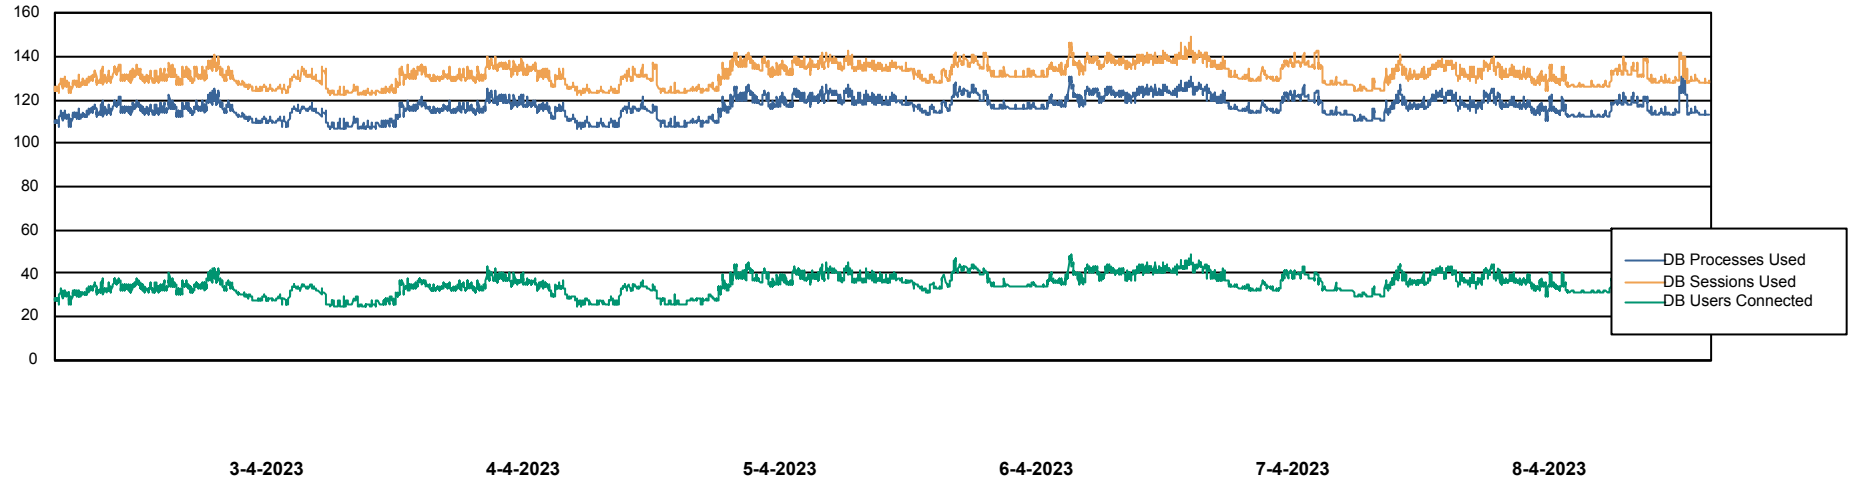

Weekly SLA Customer Report

Customer CUS_Production (24/7)
Database ID 131

Harddisk Usage CUS_PRD_ABSWEBPROD

	Free disk space on C: (%)	Total disk space on C: (Gb)	Used disk space on C: (Gb)
8-4-2023	91	199	19
7-4-2023	90	199	19
6-4-2023	90	199	19
5-4-2023	90	199	19
4-4-2023	90	199	19
3-4-2023	90	199	19
2-4-2023	90	199	19

Weekly SLA Customer Report

Customer CUS_Production (24/7)
Database ID 131

Database Performance CUS_ProdDB_Primary

Weekly SLA Customer Report

Customer CUS_Production (24/7)
Database ID 131

Database Performance CUS_ProdDB_Standby