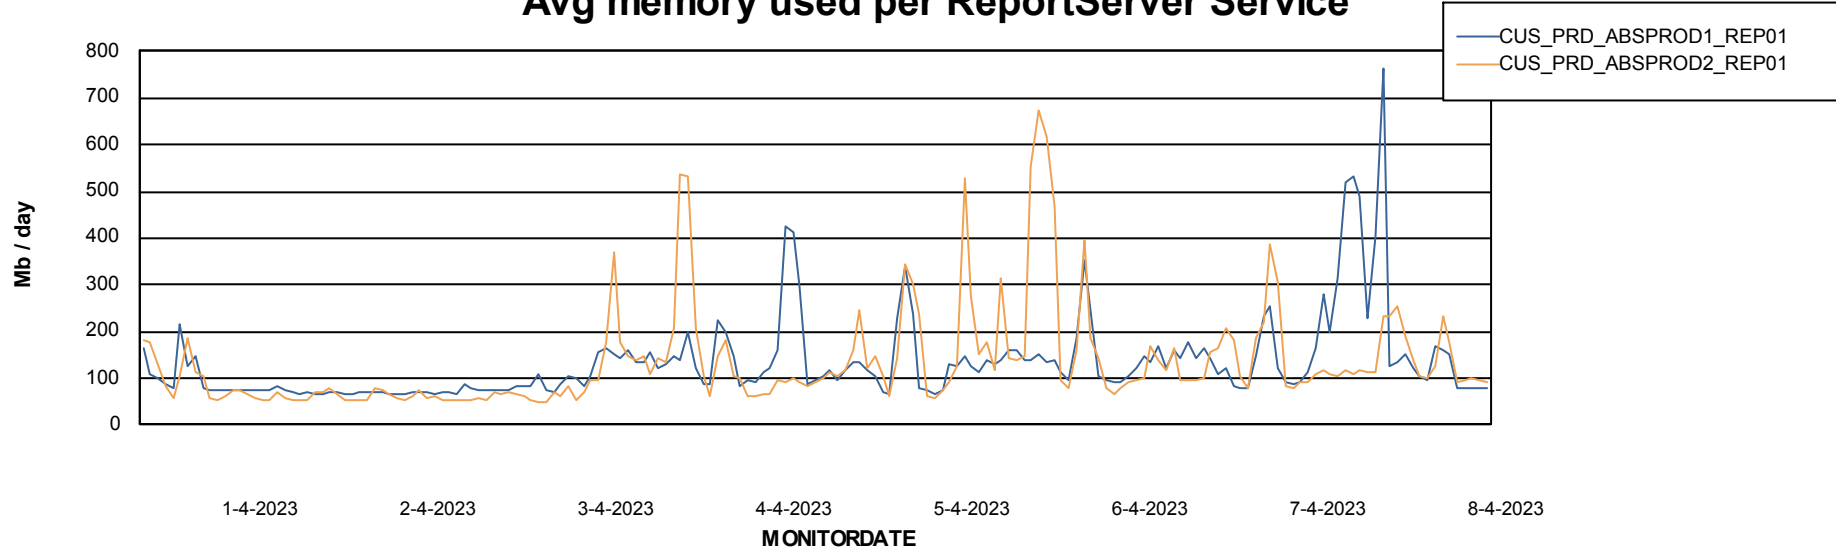

ABSSolute Application ReportServer Services

Avg memory used per ReportServer Service