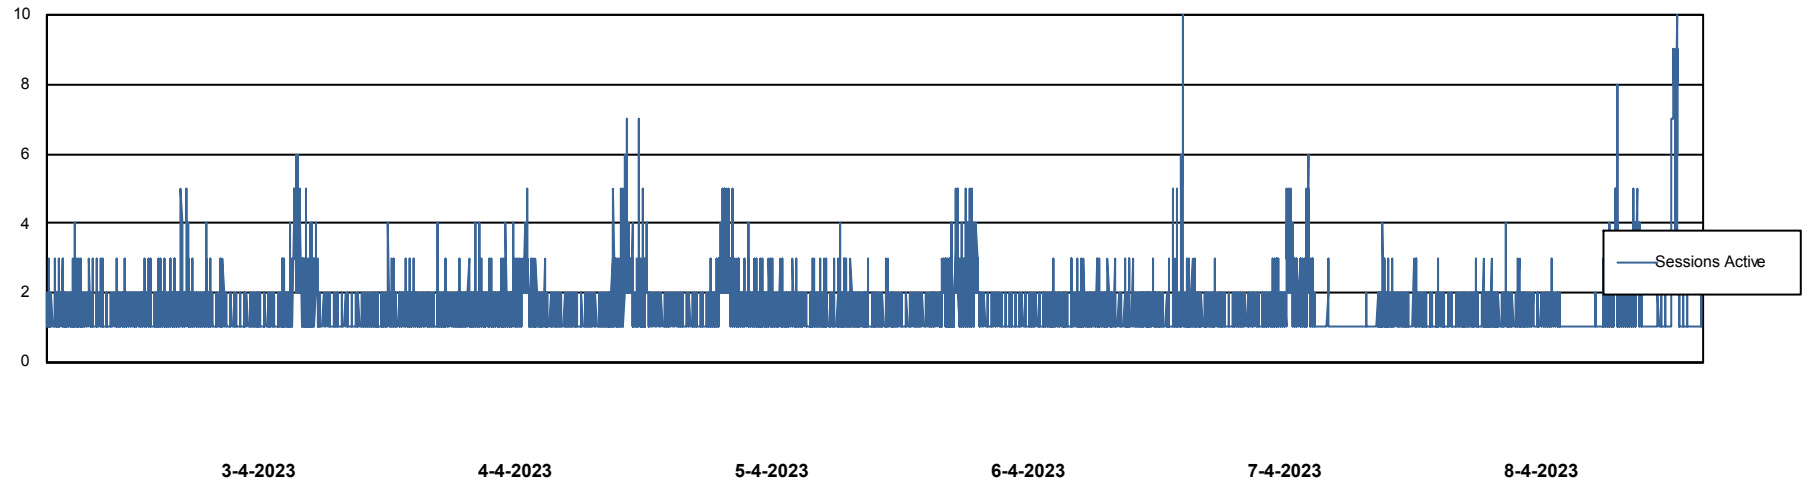

Weekly SLA Customer Report

Customer CUS_Production (24/7)
Database ID 131

Harddisk Usage CUS_PRD_ABSWEBPROD

	Free disk space on C: (%)	Total disk space on C: (Gb)	Used disk space on C: (Gb)
8-4-2023	91	199	19
7-4-2023	90	199	19
6-4-2023	90	199	19
5-4-2023	90	199	19
4-4-2023	90	199	19
3-4-2023	90	199	19
2-4-2023	90	199	19

Weekly SLA Customer Report

Customer CUS_Production (24/7)
Database ID 131

Database Performance CUS_ProdDB_Primary

Weekly SLA Customer Report

Customer CUS_Production (24/7)
Database ID 131

Database Performance CUS_ProdDB_Standby