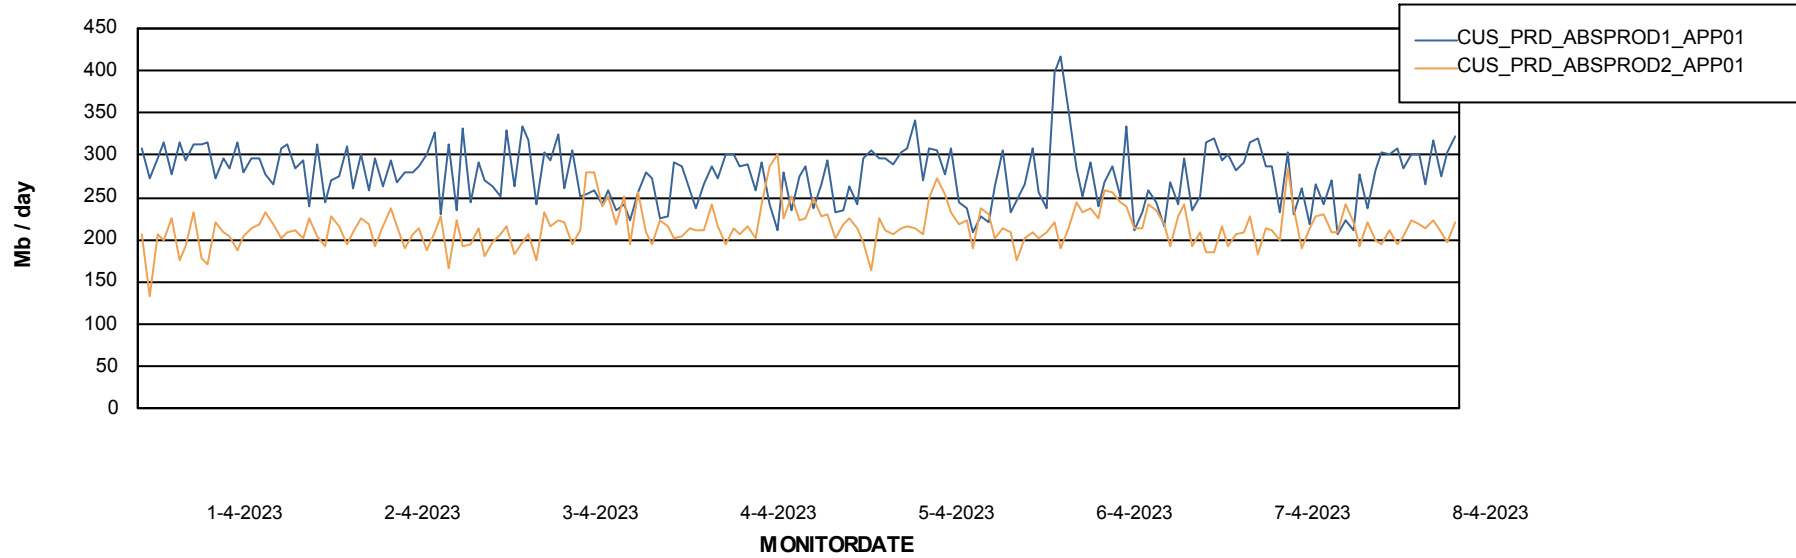

ABSSolute Application Server Services

Avg memory used per ABS Server Service