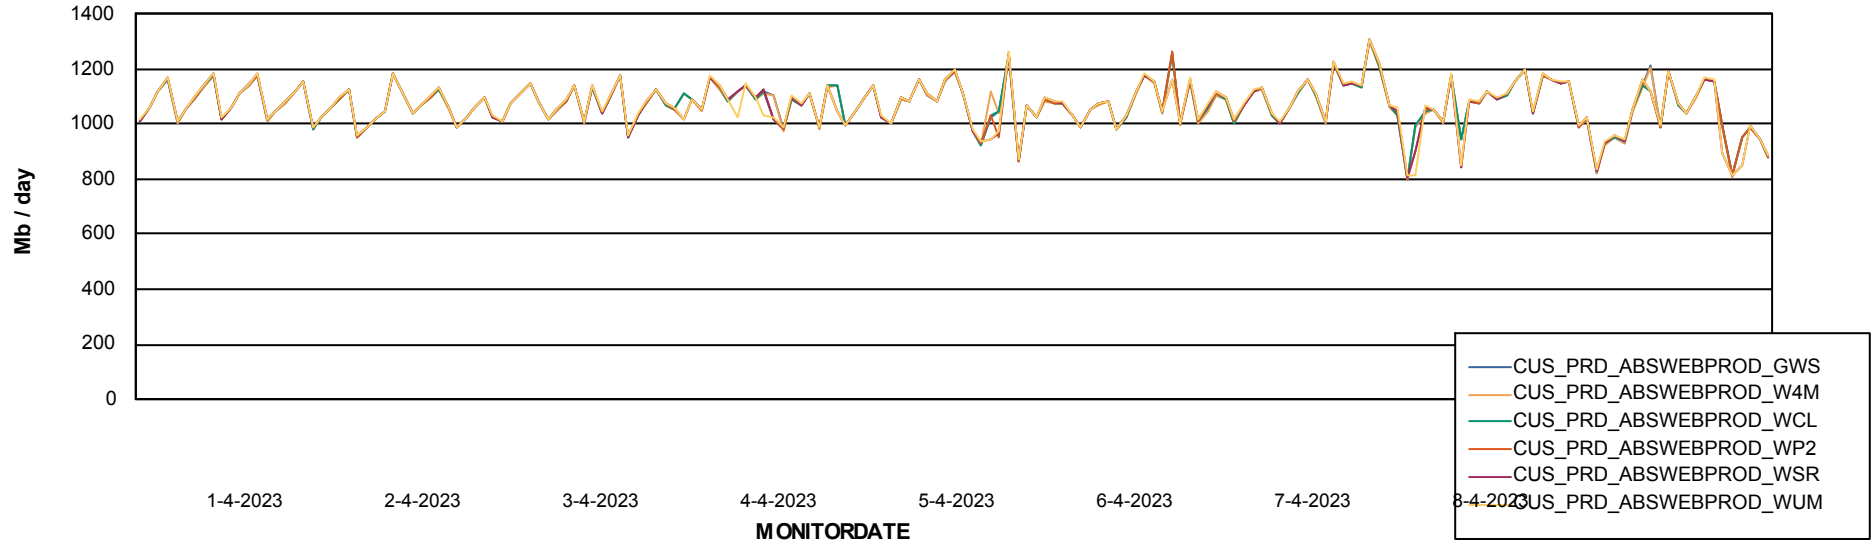

Avg memory used per ReportServer Service

Weekly SLA Customer Report

Customer CUS_Production (24/7)
Database ID 131

ABSSolute Web Component Services

Avg memory used per ABS Web component

Weekly SLA Customer Report