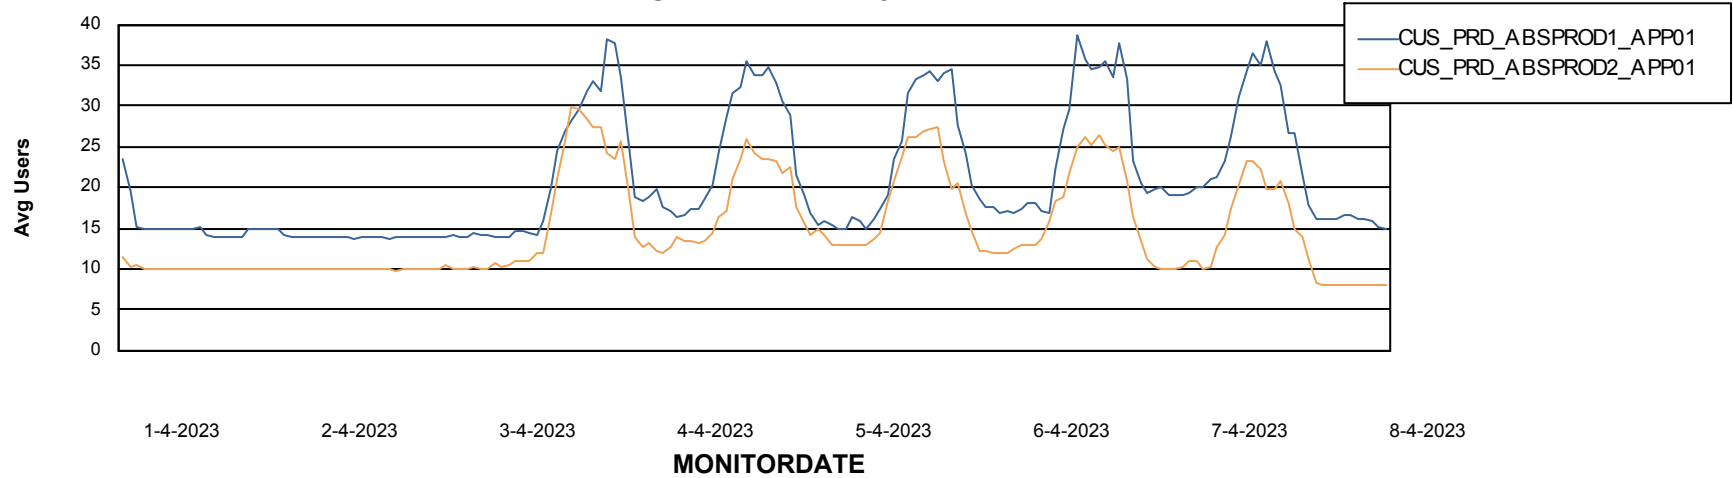

Avg users per day per ABS server