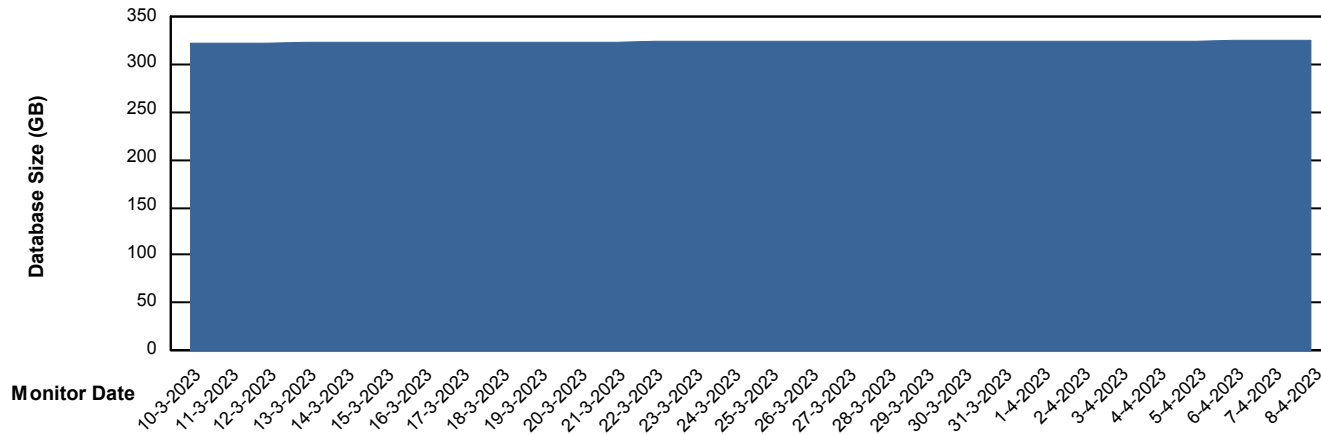

DATABASE SIZE CLODB_PRD_CLO-ORA01

Database growth over last month