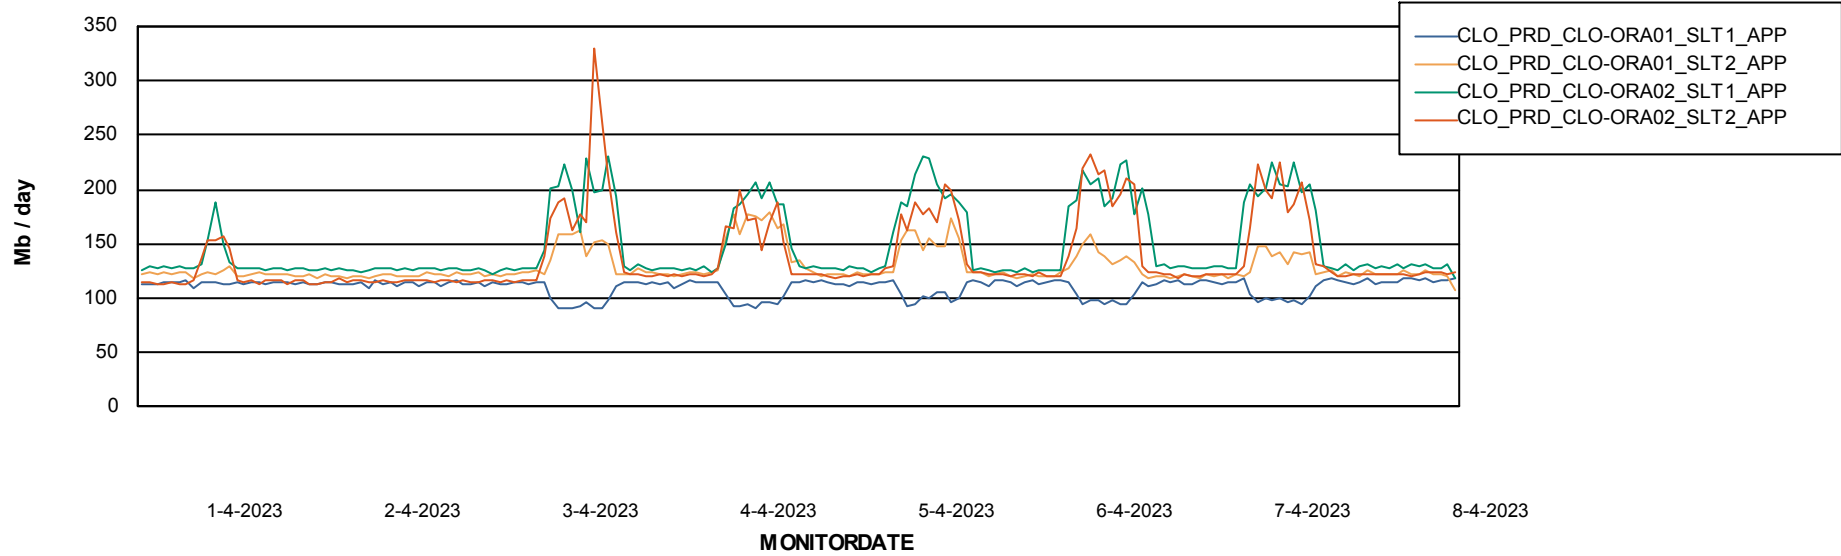

Standby Database Health CLO Production

Recovery lag for last 7 days

Weekly SLA Customer Report

Customer CLO Production
Database ID 38

ABSSolute Application Server Services

Avg memory used per ABS Server Service

Avg users per day per ABS server

Weekly SLA Customer Report

Customer CLO Production
Database ID 38

ABSSolute Application ReportServer Services

Avg memory used per ReportServer Service

Weekly SLA Customer Report