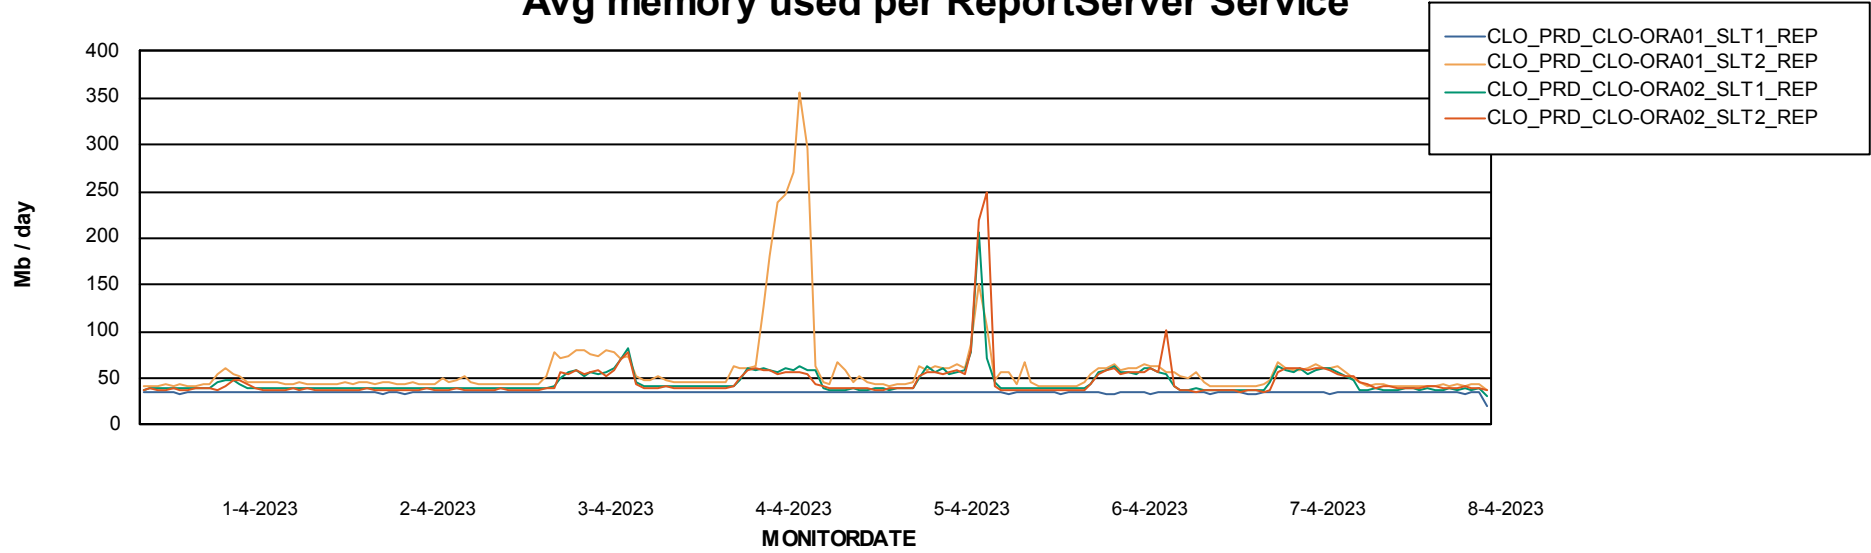

Avg users per day per ABS server

Weekly SLA Customer Report

Customer CLO Production
Database ID 38

ABSSolute Application ReportServer Services

Avg memory used per ReportServer Service

Weekly SLA Customer Report