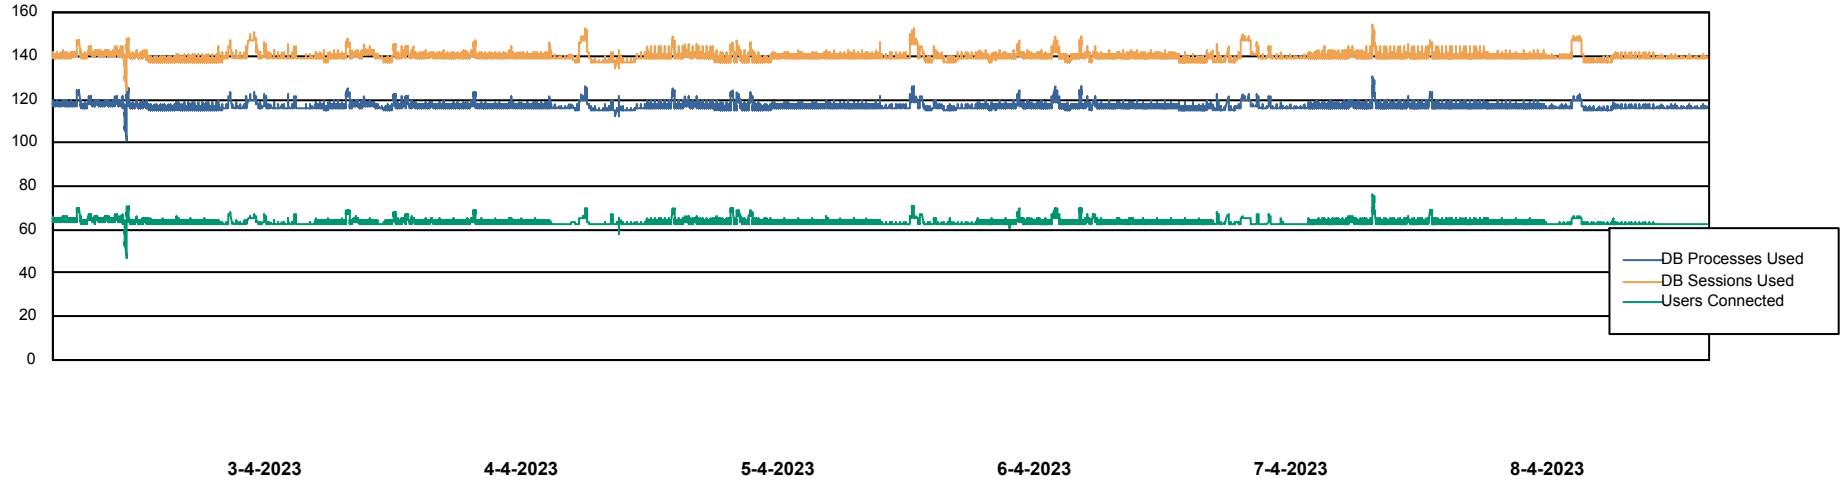

Database Performance CIWDB_Production