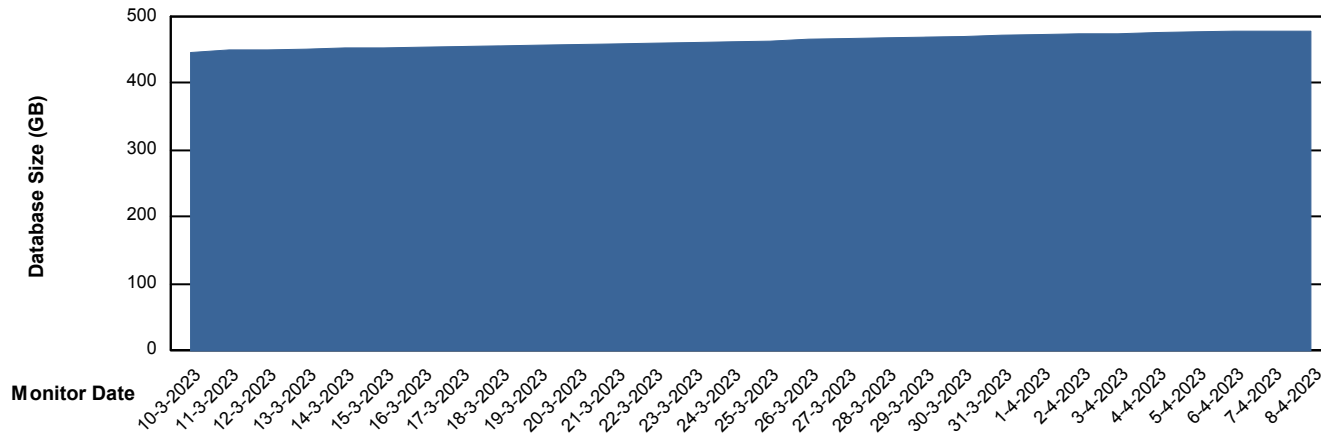

DATABASE SIZE BGG_PRD_DEDC-DB07_DB_Production

Database growth over last month