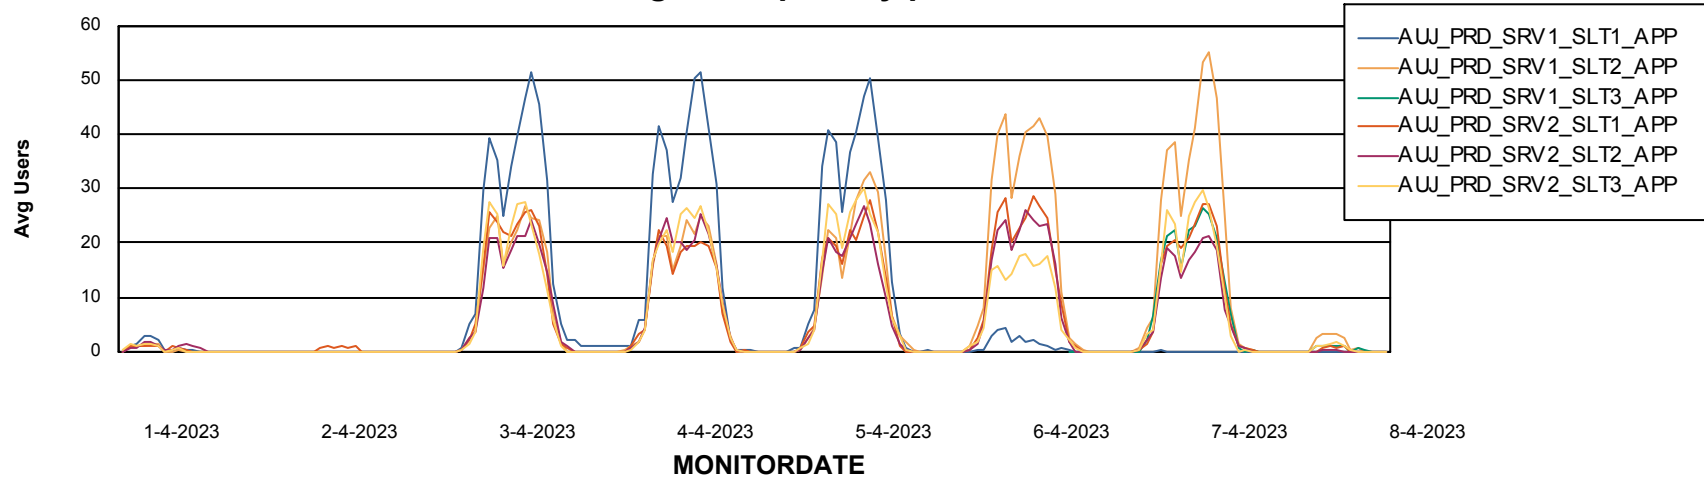

Weekly SLA Customer Report

Customer AUJ Production
Database ID 41

ABSSolute Application Server Services

Avg memory used per ABS Server Service

Avg users per day per ABS server

Weekly SLA Customer Report

Customer AUJ Production
Database ID 41