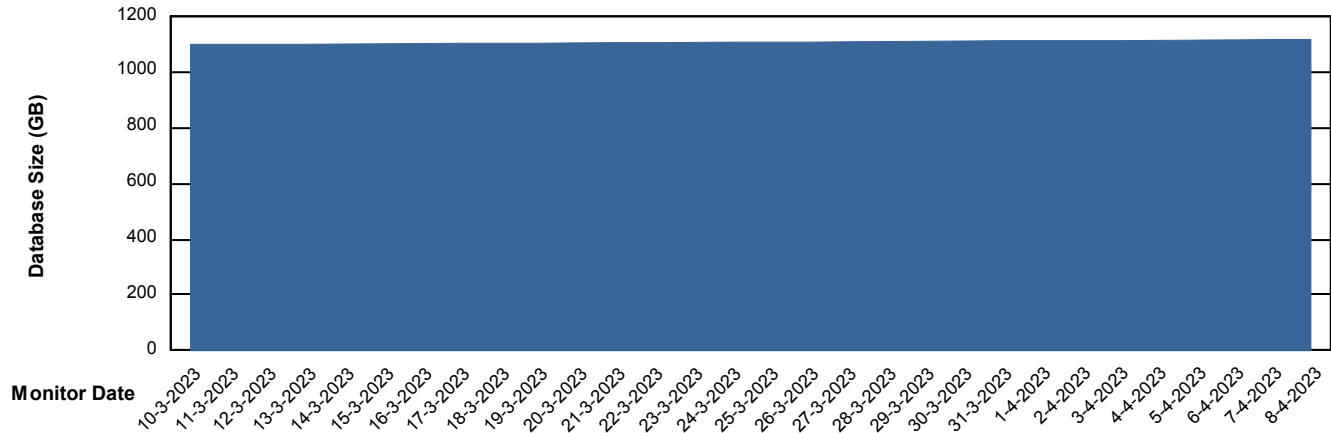

Weekly SLA Customer Report

Customer AUJ Production
Database ID 41

DATABASE SIZE AUJ Prod. BI DB (PABSBI1 server)

Database growth over last month

DATABASE SIZE AUJ_DB1_Primary

Database growth over last month