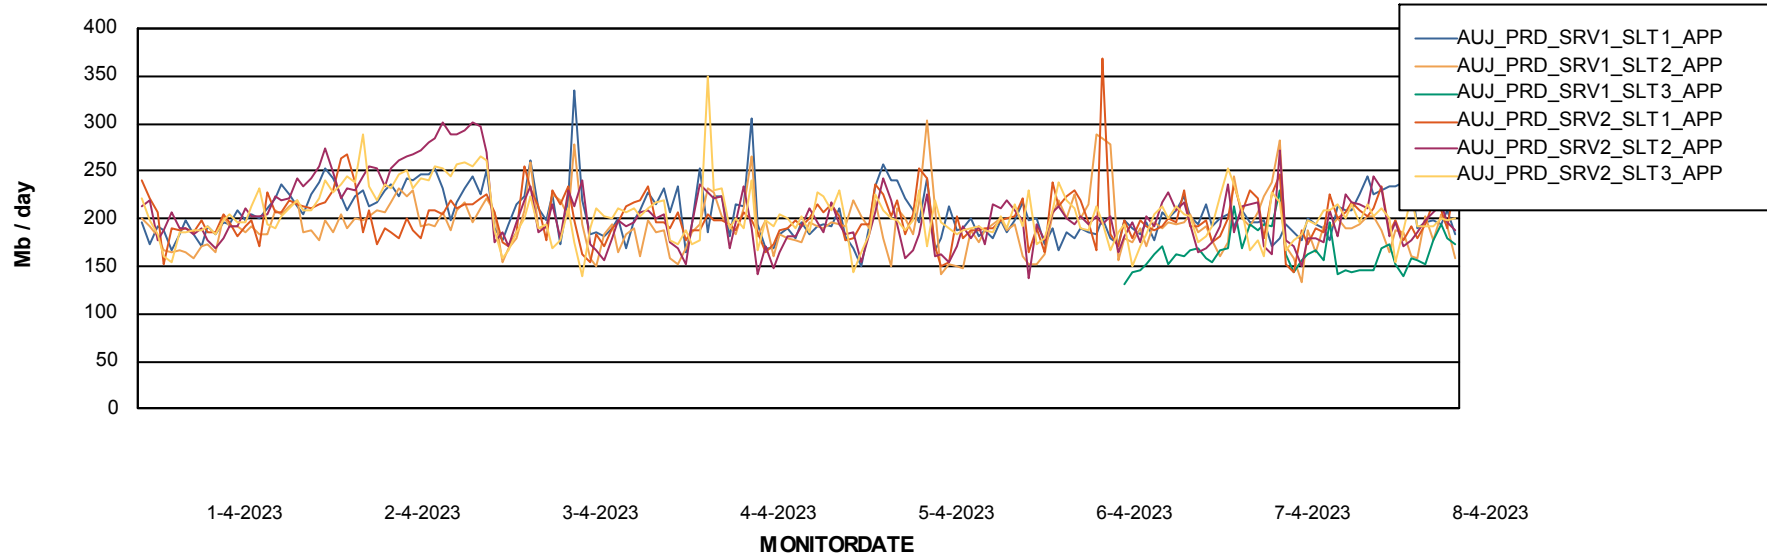

ABSSolute Application Server Services

Avg memory used per ABS Server Service