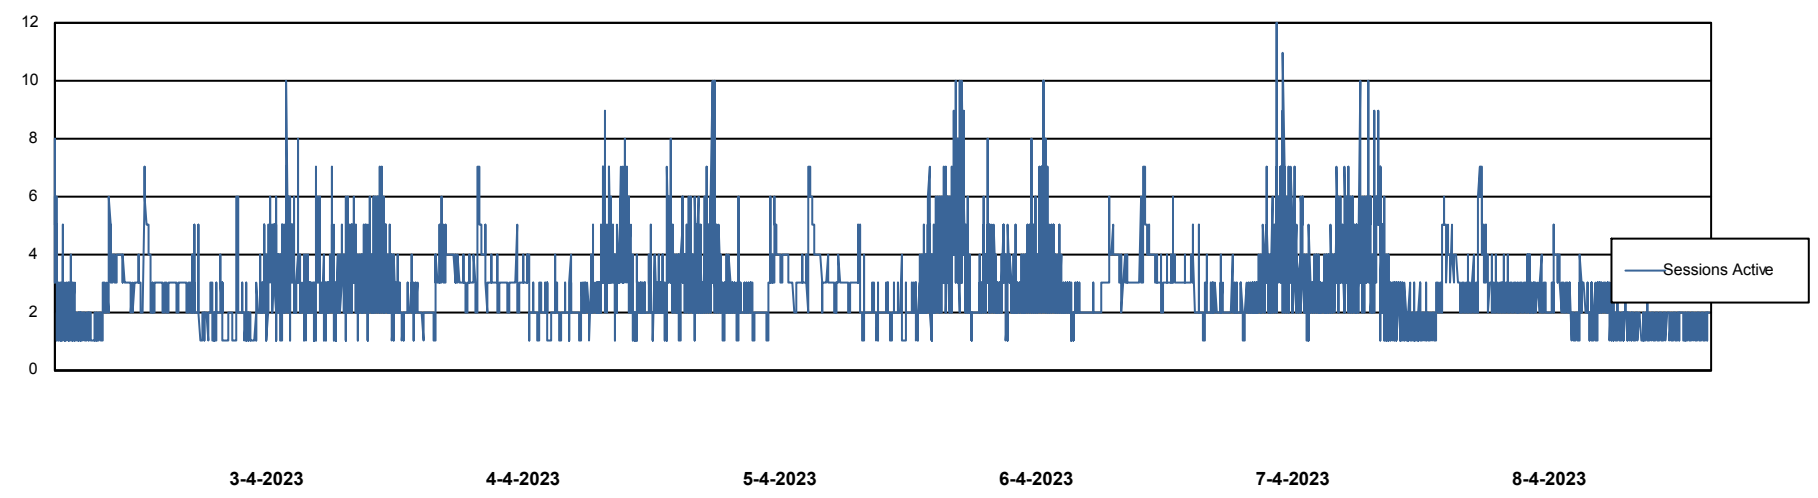

Weekly SLA Customer Report

Customer AUJ Production
Database ID 41

Database Performance AUJ Prod. BI DB (PABSBI1 server)

Weekly SLA Customer Report

Customer AUJ Production
Database ID 41

Database Performance AUJ_DB1_Primary