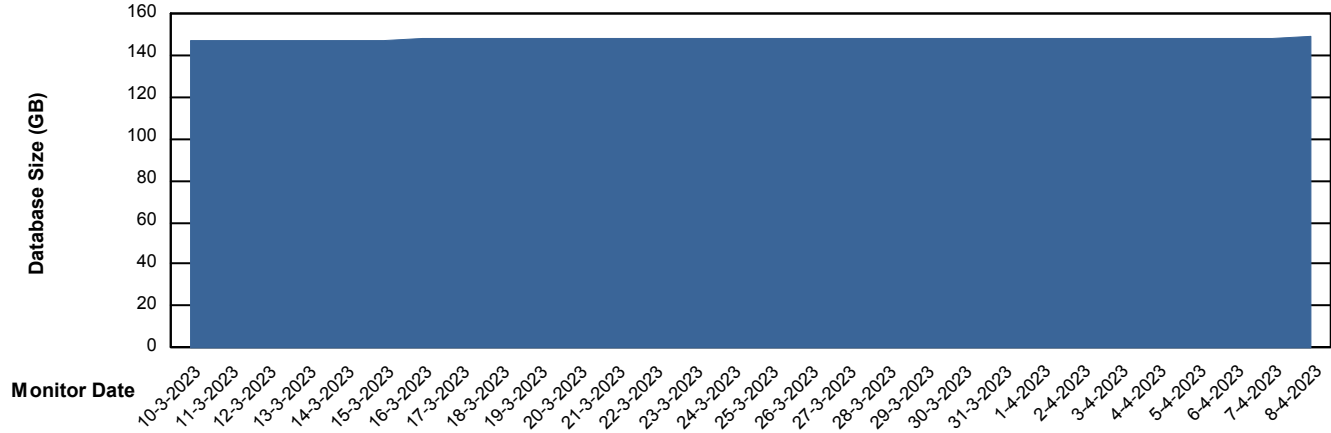

DATABASE SIZE AUJ Prod. BI DB (PABSBI1 server)

Database growth over last month