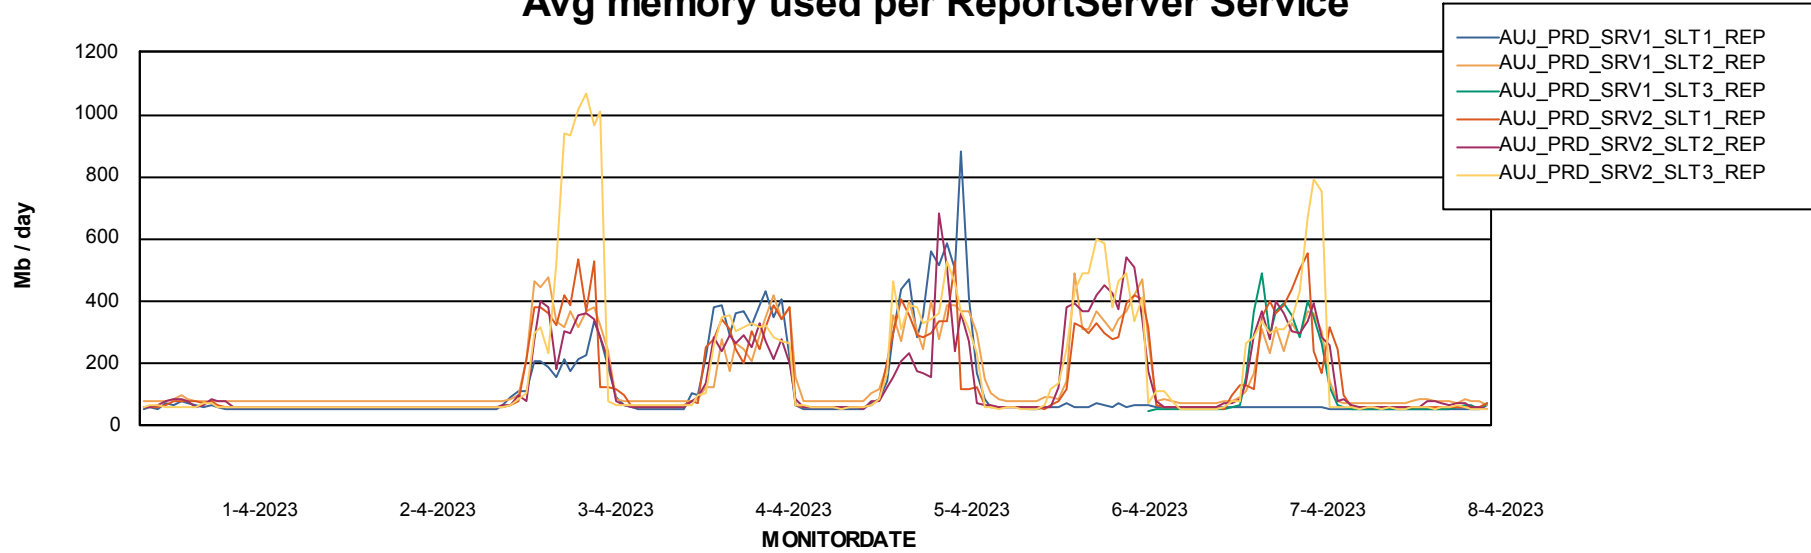

ABSSolute Application ReportServer Services

Avg memory used per ReportServer Service