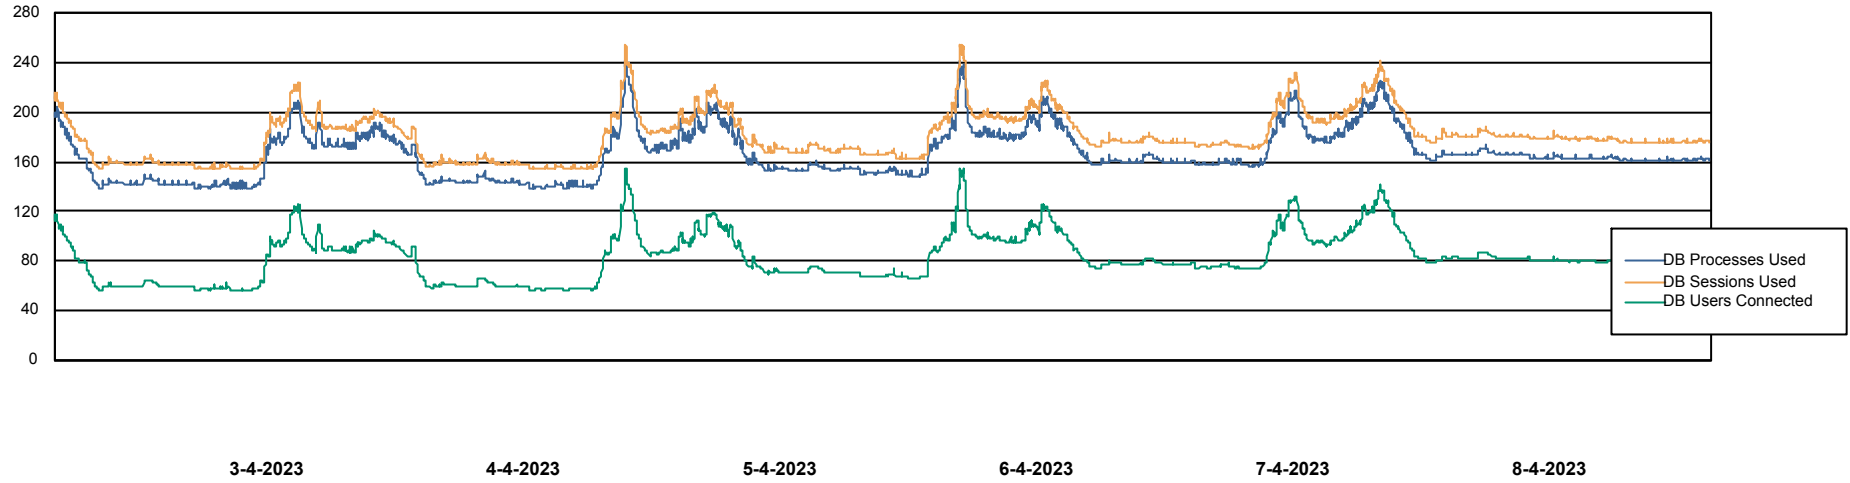

Weekly SLA Customer Report

Customer AUJ Production
Database ID 41

Database Performance AUJ Prod. BI DB (PABSBI1 server)

Weekly SLA Customer Report

Customer AUJ Production
Database ID 41

Database Performance AUJ_DB1_Primary