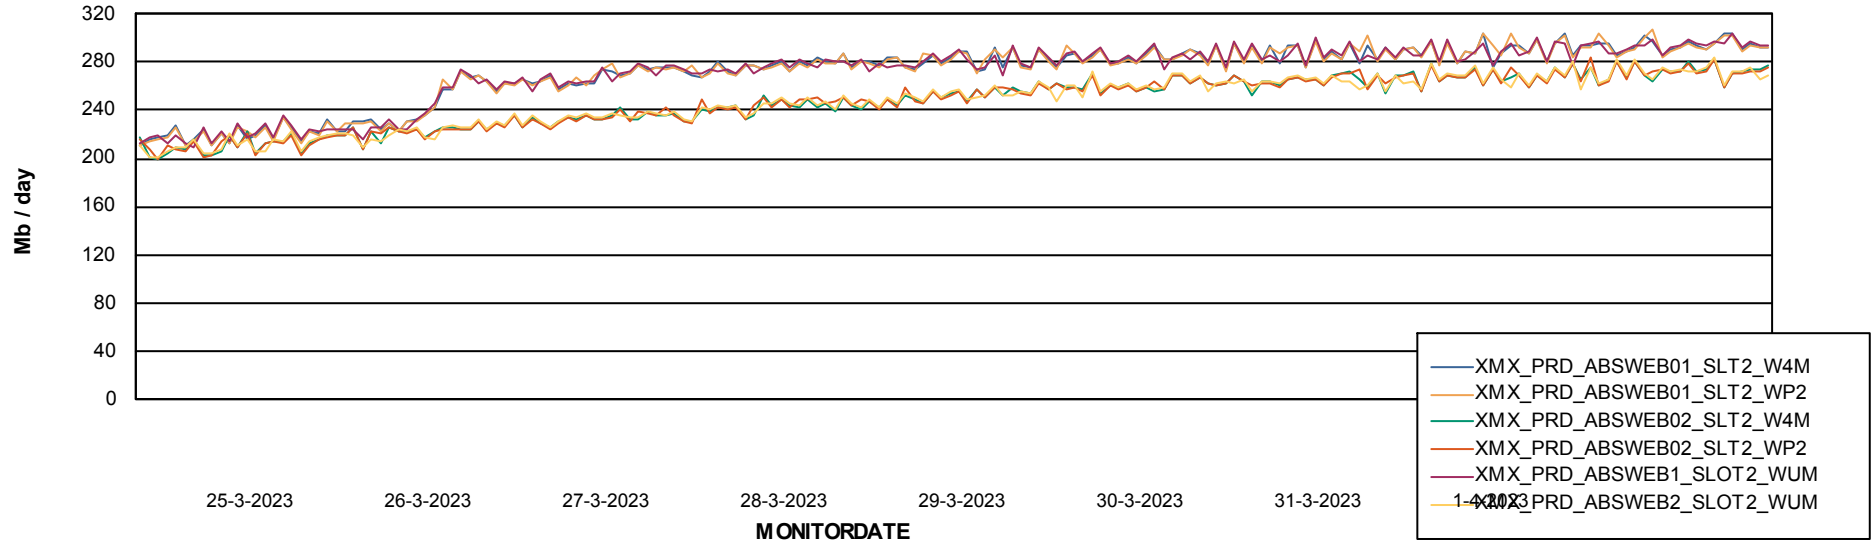

Avg memory used per ReportServer Service

Weekly SLA Customer Report

Customer XMX Production (24/7)
Database ID 146

ABSSolute Web Component Services

Avg memory used per ABS Web component

Weekly SLA Customer Report