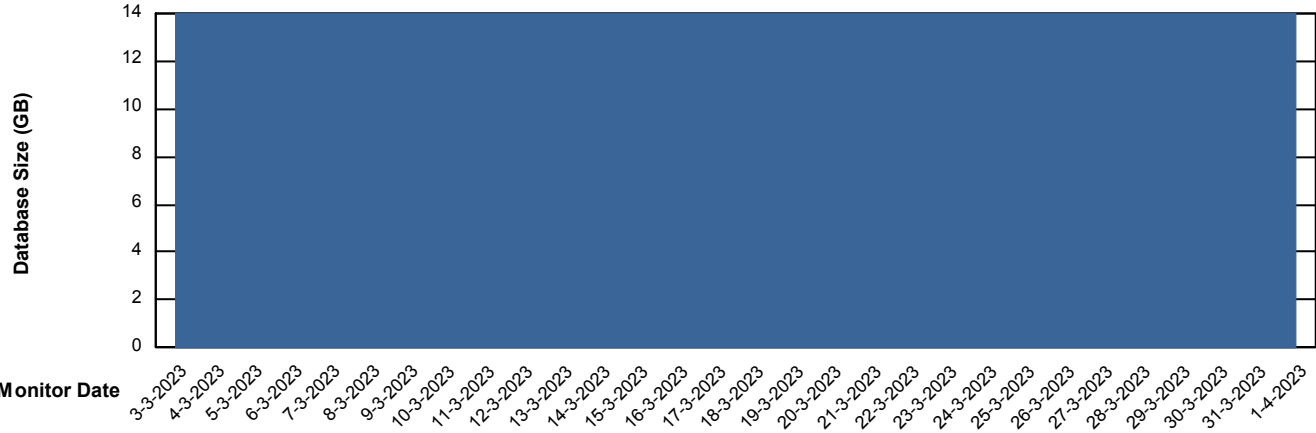

DB Processes Max 0
DB Processes Max 1,000
DB Processes Max 4

Weekly SLA Customer Report

Customer XMX Production (24/7)
 Database ID 146

DATABASE SIZE XMX_PROD_ABSDB01_PRDB

Database growth over last month

Database Tablespace XMX_PROD_ABSDB01_PRDB