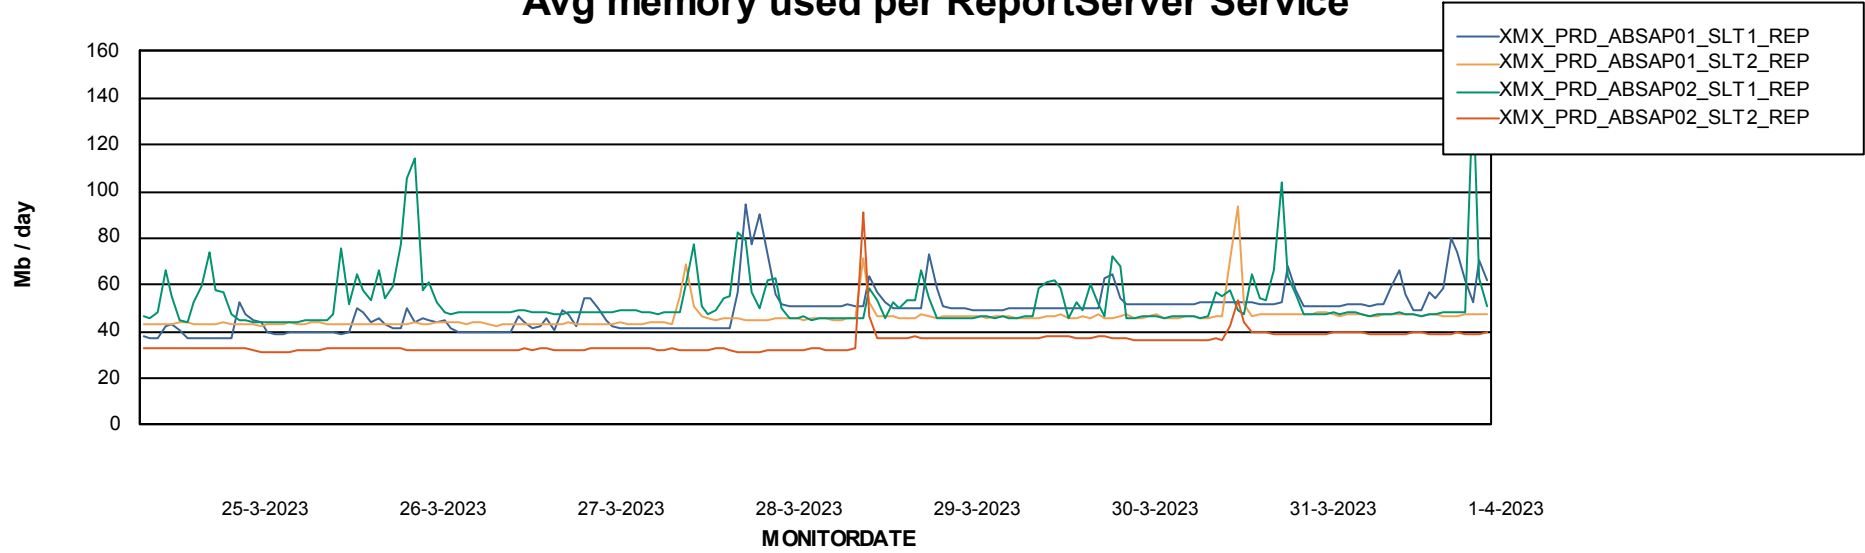

Weekly SLA Customer Report

Customer XMX Production (24/7)
Database ID 146

Standby Database Health XMX Production (24/7)

Recovery lag for last 7 days

Weekly SLA Customer Report

Customer XMX Production (24/7)
Database ID 146

ABSolute Application Server Services

Avg memory used per ABS Server Service

Avg users per day per ABS server

Weekly SLA Customer Report

Customer XMX Production (24/7)
Database ID 146

ABSSolute Application ReportServer Services

Avg memory used per ReportServer Service

Weekly SLA Customer Report

Customer XMX Production (24/7)
Database ID 146

ABSSolute Web Component Services

Avg memory used per ABS Web component

Weekly SLA Customer Report