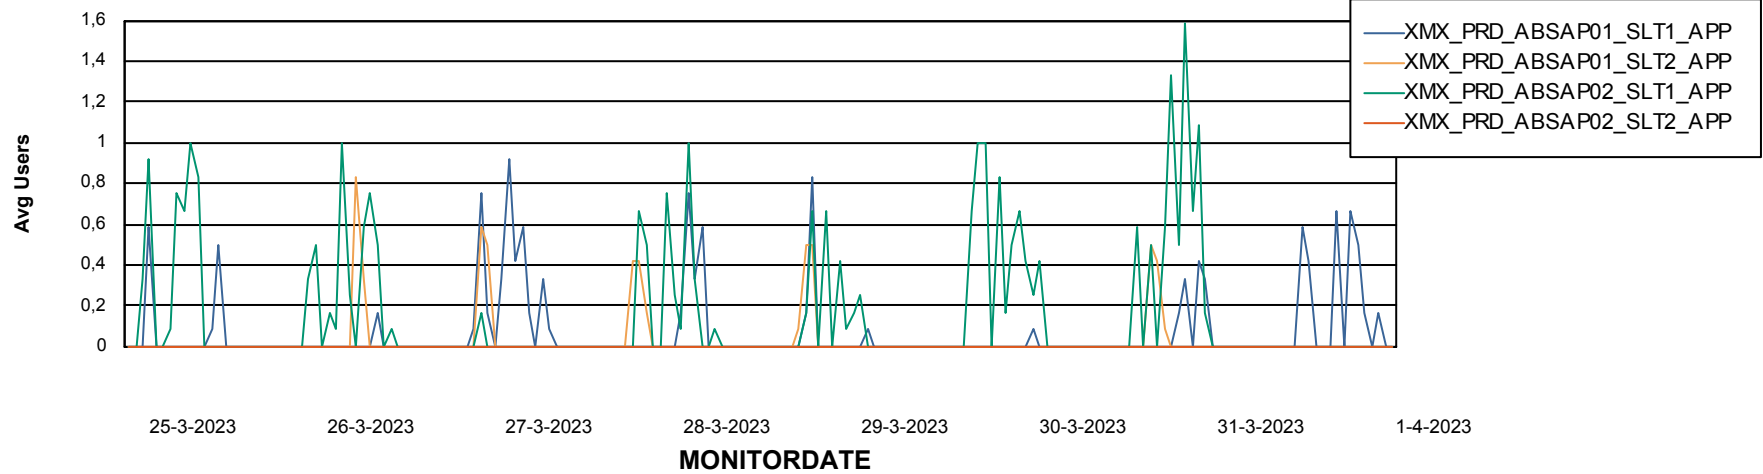

Avg users per day per ABS server