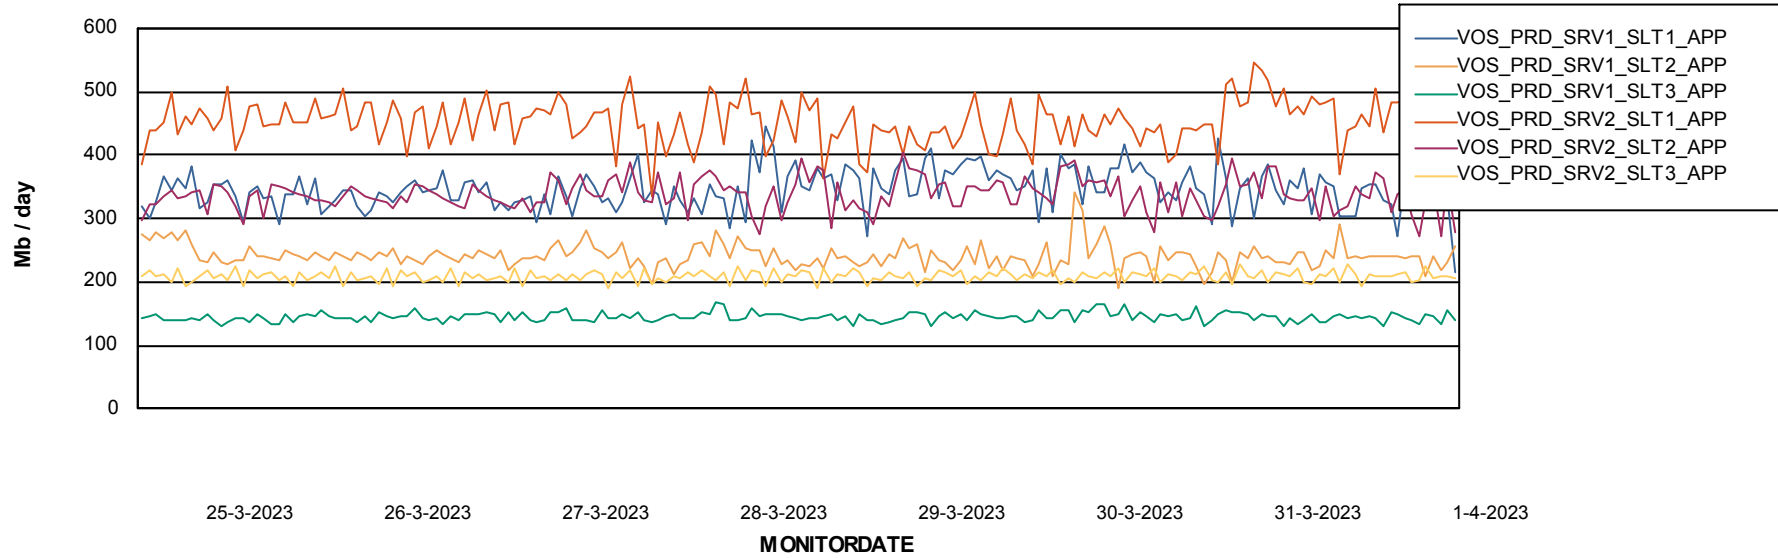

ABSSolute Application Server Services

Avg memory used per ABS Server Service