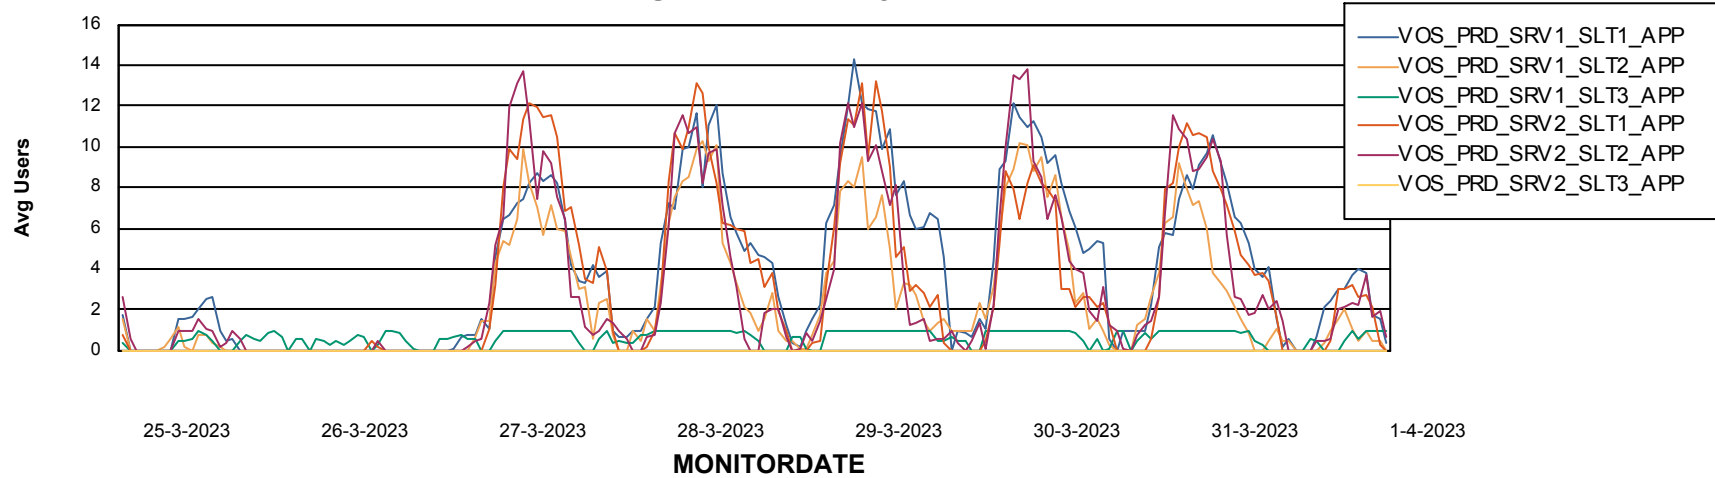

Avg users per day per ABS server