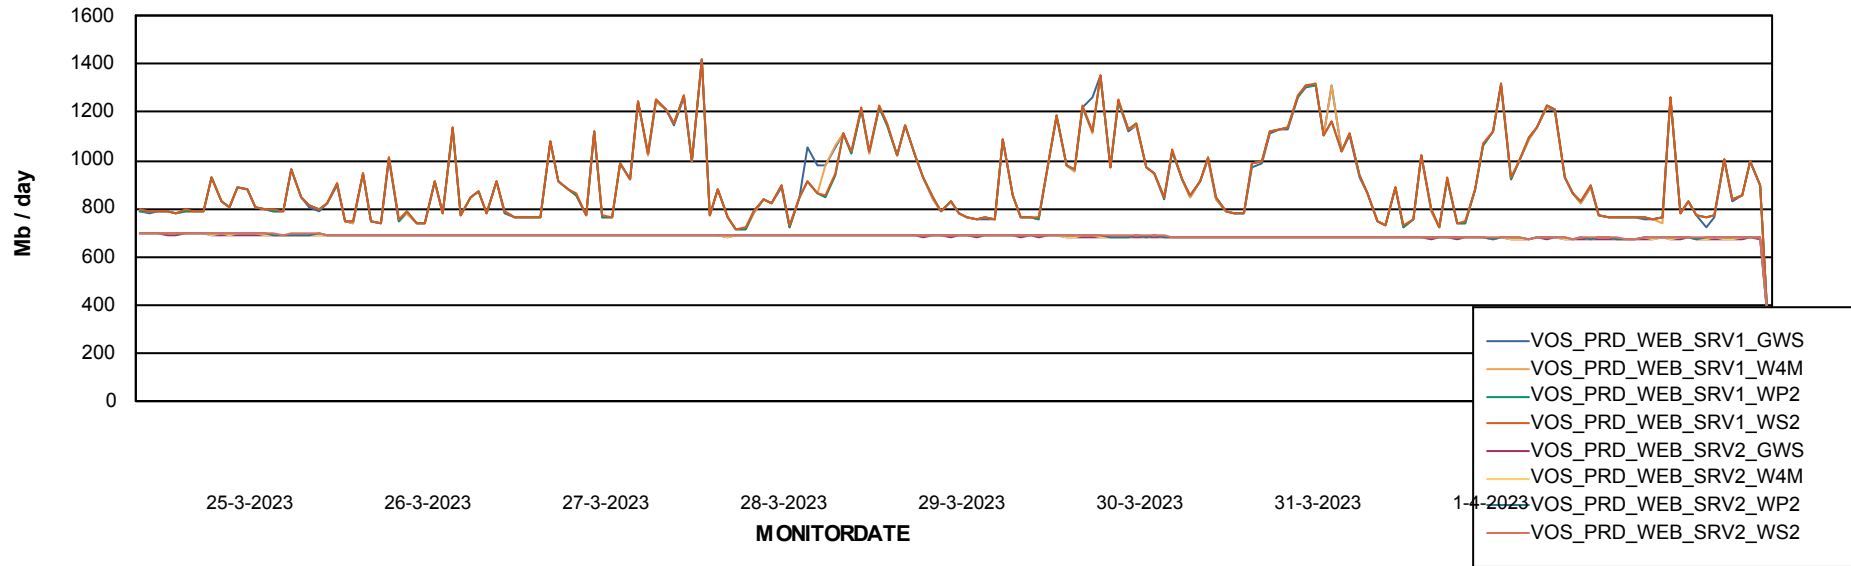

ABSSolute Web Component Services

Avg memory used per ABS Web component