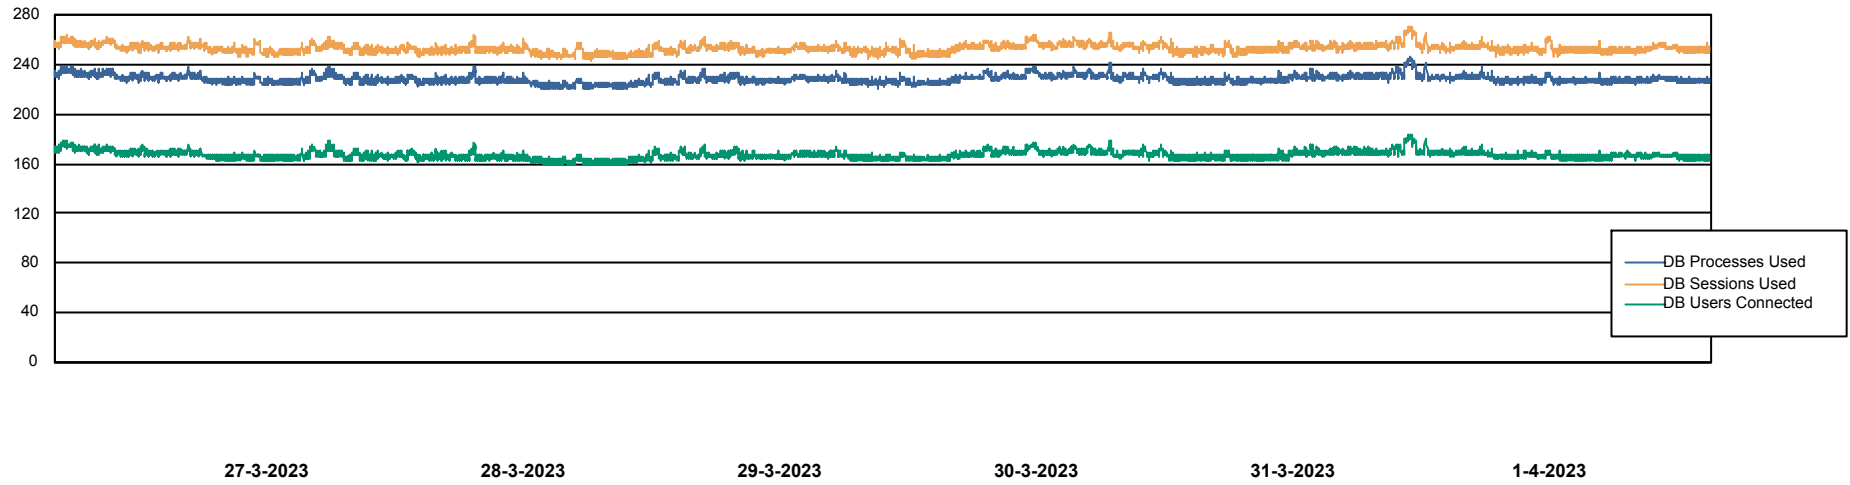

Weekly SLA Customer Report

Customer VOS_Production
Database ID 143

Database Performance VOSDB_BI

Weekly SLA Customer Report

Customer VOS_Production
Database ID 143

Database Performance VOSDB_Production

Weekly SLA Customer Report