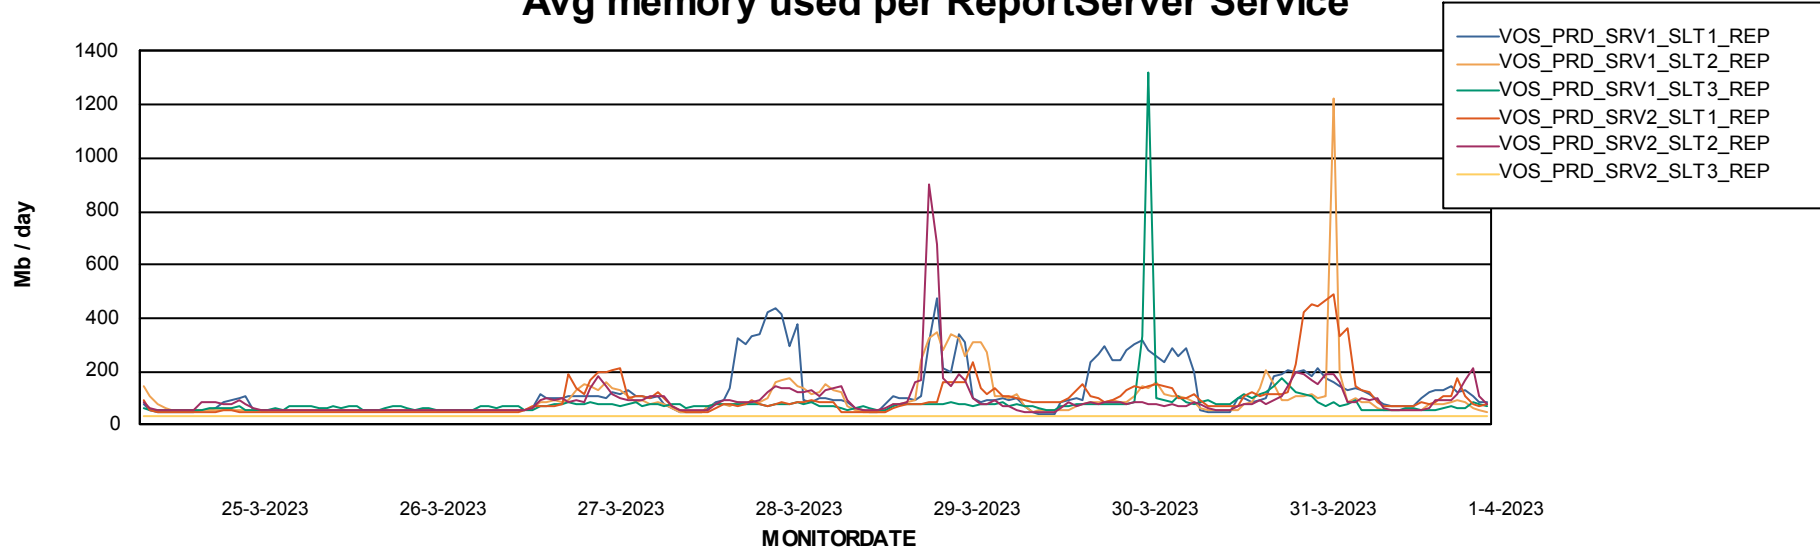

Avg memory used per ABS Server Service

Avg users per day per ABS server

Weekly SLA Customer Report

Customer VOS_Production
Database ID 143

ABSSolute Application ReportServer Services

Avg memory used per ReportServer Service