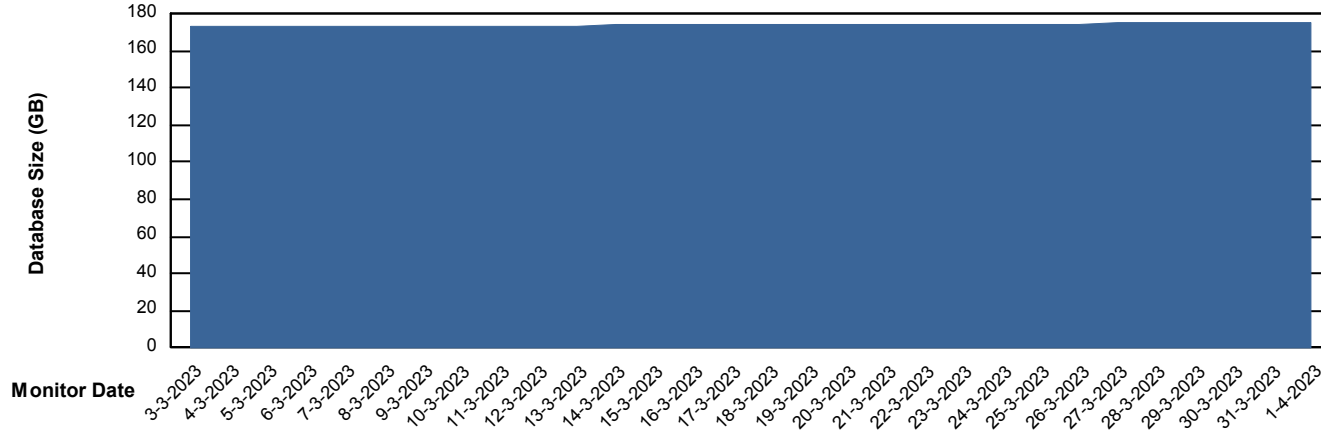

Customer VOS_Production
Database ID 143

Database Performance VOSDB_Standby

DB Processes Max 1,000

Weekly SLA Customer Report

Customer VOS_Production
Database ID 143

DATABASE SIZE VOSDB_BI

Database growth over last month