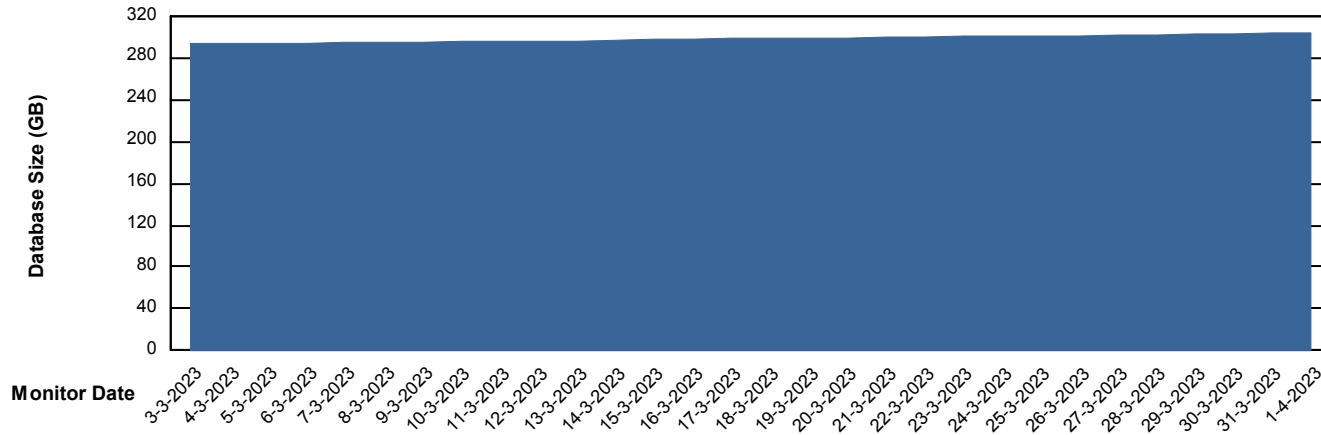

DATABASE SIZE VOSDB_Production

Database growth over last month