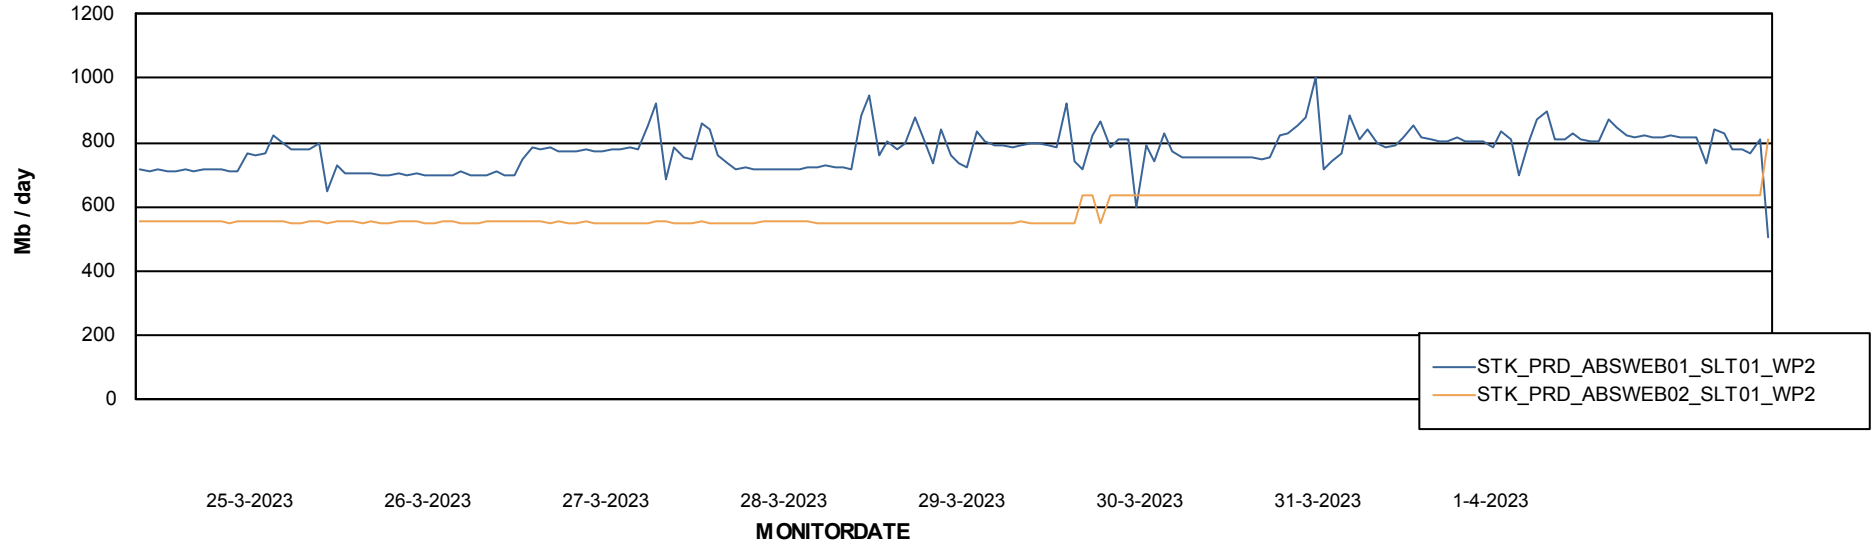

ABSSolute Web Component Services

Avg memory used per ABS Web component