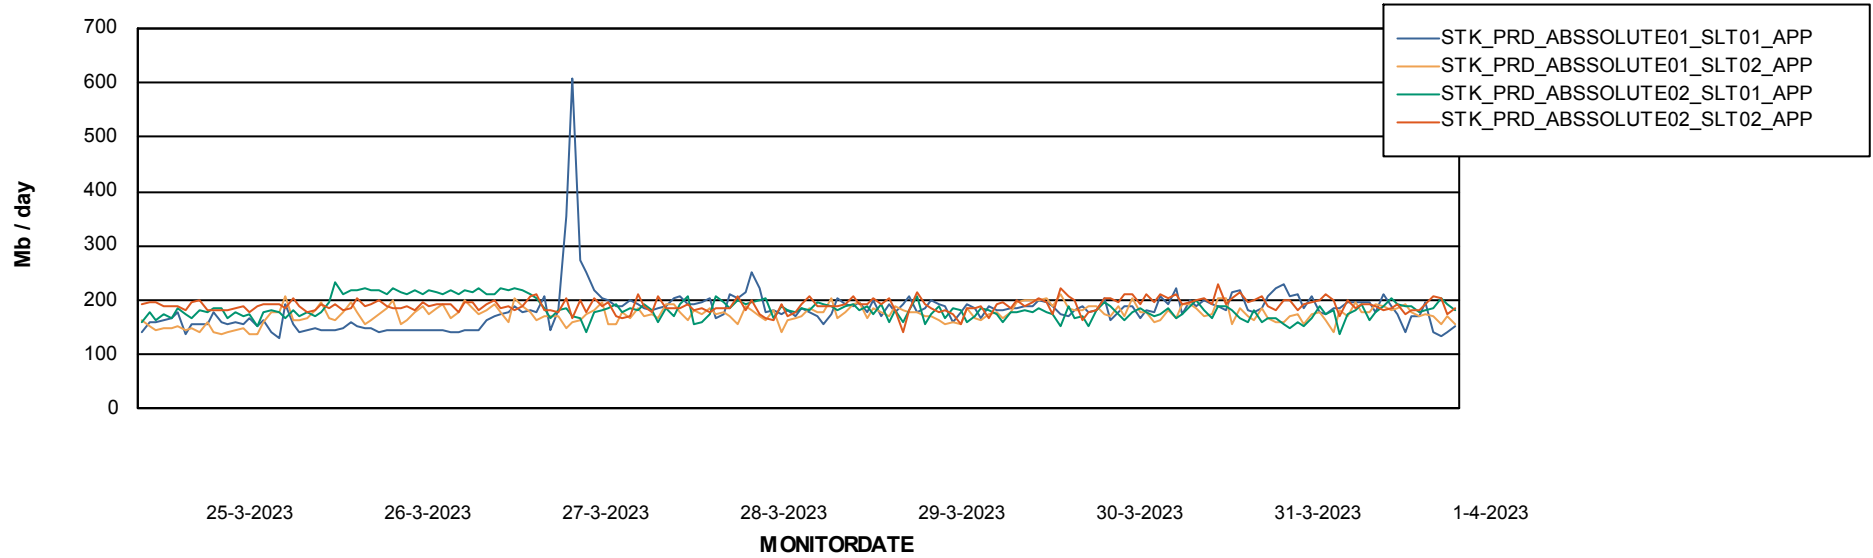

ABSSolute Application Server Services

Avg memory used per ABS Server Service