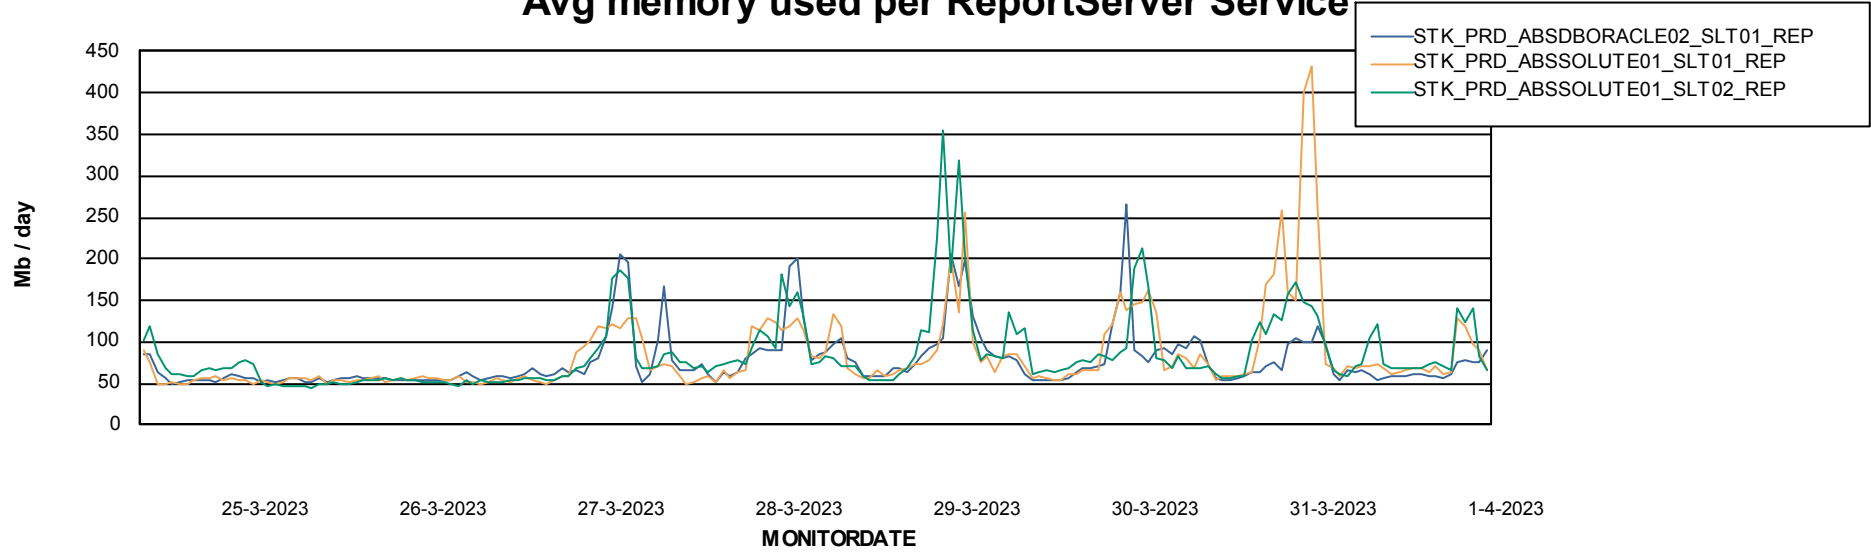

Avg memory used per ABS Server Service

Avg users per day per ABS server

Weekly SLA Customer Report

Customer STK_Production
Database ID 82

ABSSolute Application ReportServer Services

Avg memory used per ReportServer Service