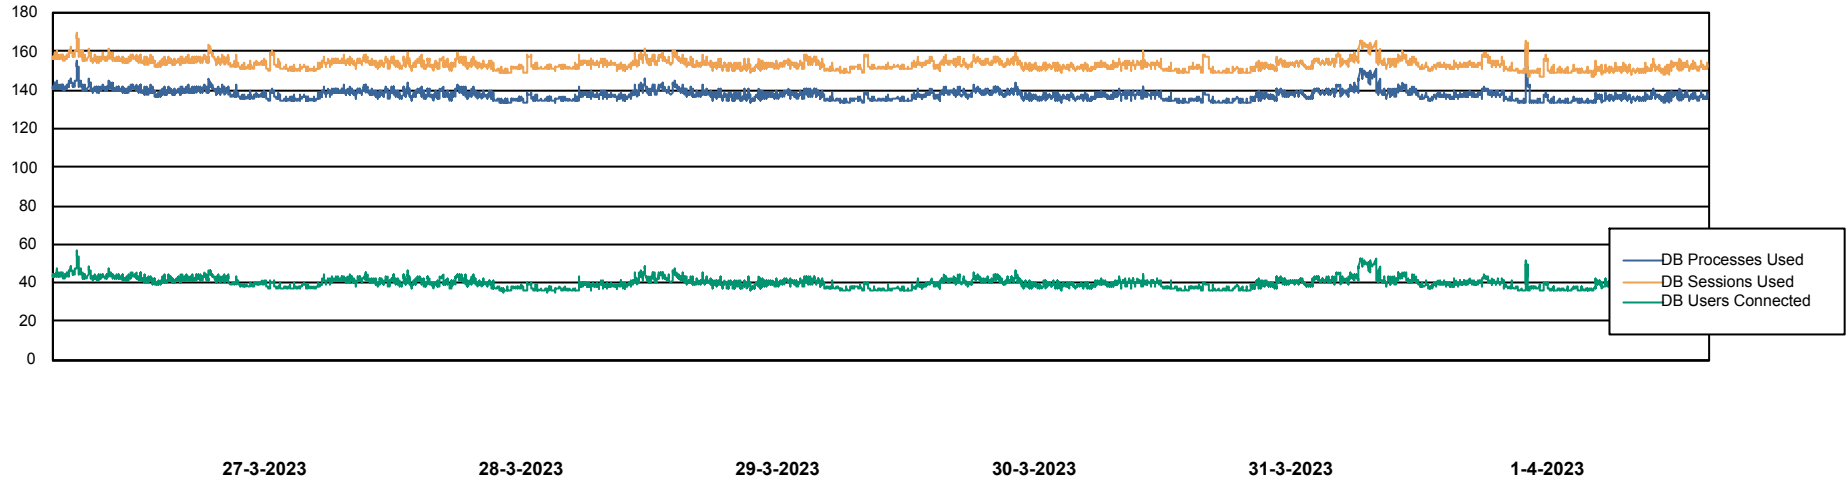

Weekly SLA Customer Report

Customer STK_Production
Database ID 82

Harddisk Usage STK_PRD_ABSWEB02

	Free disk space on C: (%)	Total disk space on C: (Gb)	Used disk space on C: (Gb)
1-4-2023	83	150	25
31-3-2023	83	150	25
30-3-2023	83	150	25
29-3-2023	83	150	25
28-3-2023	83	150	25
27-3-2023	83	150	25
26-3-2023	83	150	25

Weekly SLA Customer Report

Customer STK_Production
Database ID 82

Database Performance STKDB_Production

Weekly SLA Customer Report

Customer STK_Production
Database ID 82

Database Performance STKDB_Standby

DB Processes Max 1,000