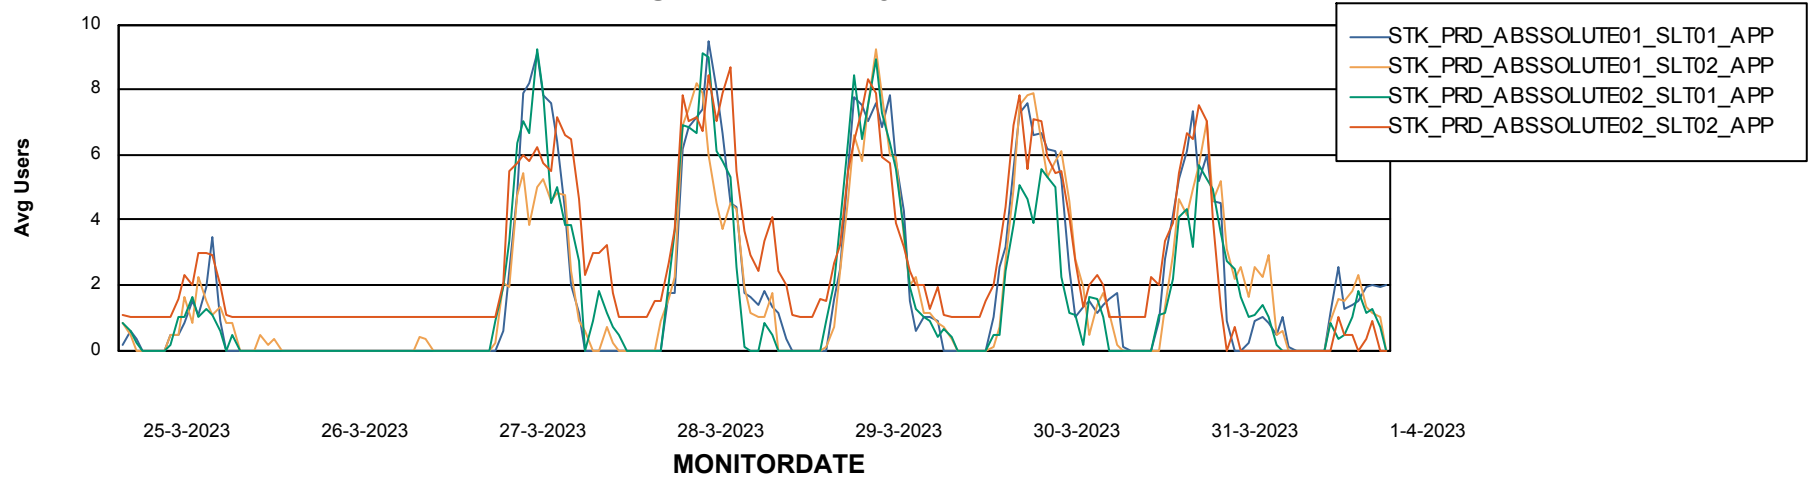

Avg users per day per ABS server