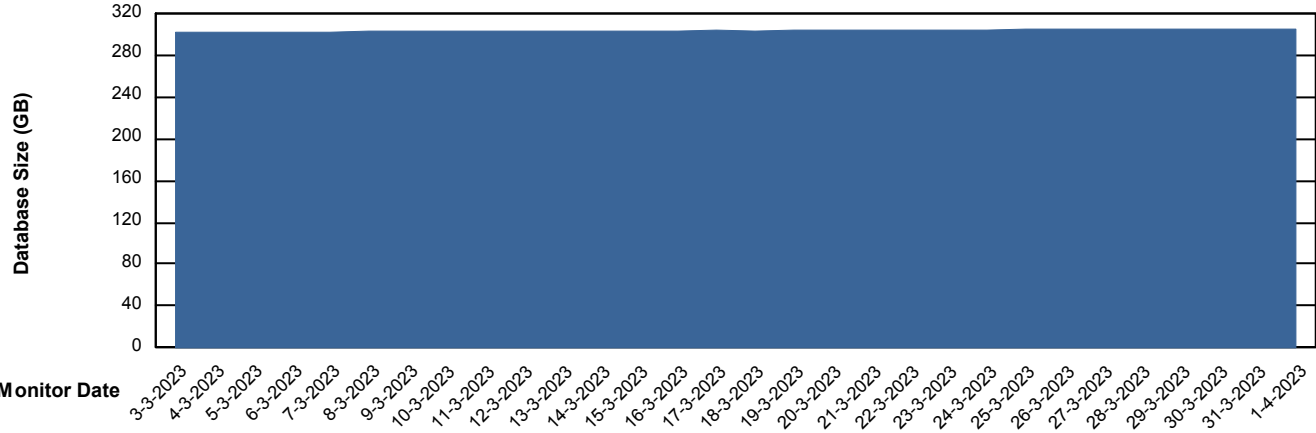

DATABASE SIZE STKDB_Production

Database growth over last month