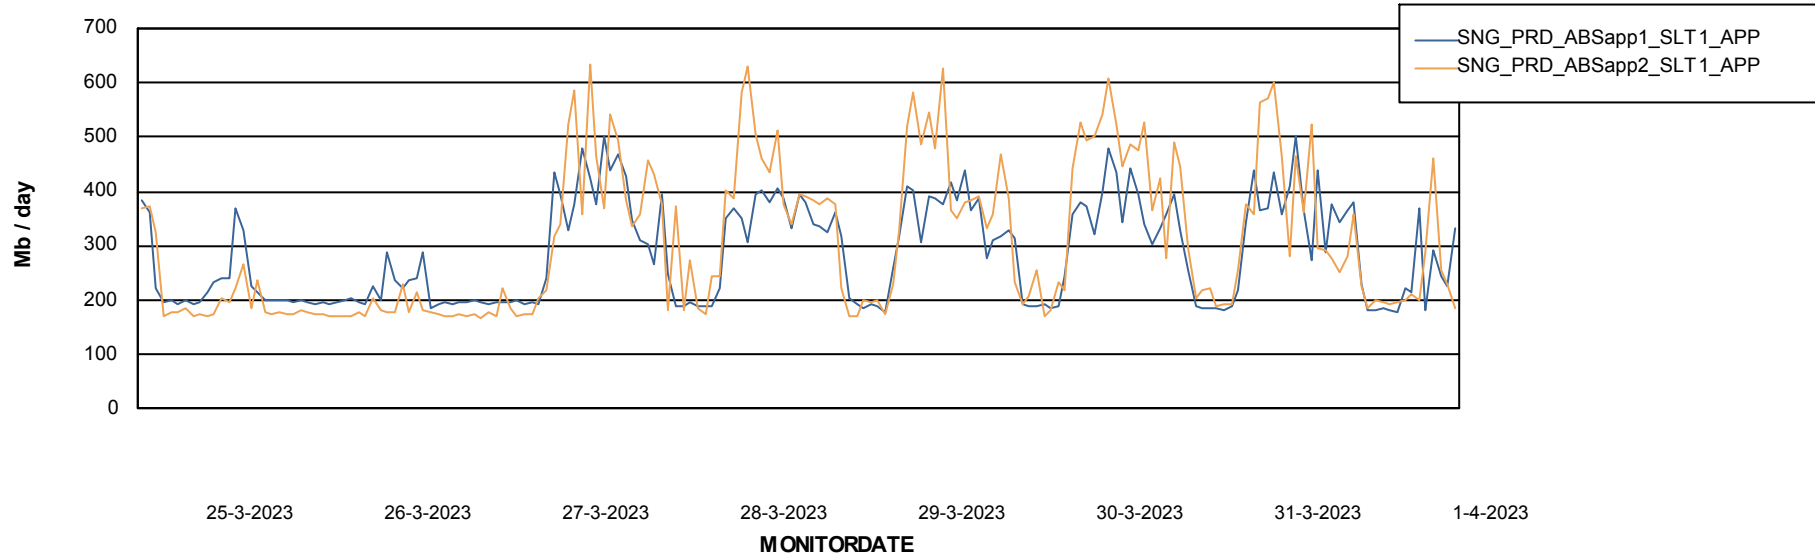

Database Performance SNG_PRD_ORACLE1

Weekly SLA Customer Report

Customer SNG_Production
 Database ID 70

DATABASE SIZE SNG_PRD_ORACLE1

Database growth over last month

Database Tablespace SNG_PRD_ORACLE1

Date	Tablespace Name	Filesize (Gb)	Usedsize (Gb)	Percentage free
1-4-2023	ABSDATA	54	38	29
	INDX	124	102	17
31-3-2023	ABSDATA	54	38	29
	INDX	124	102	17
30-3-2023	ABSDATA	54	38	29
	INDX	124	102	18
29-3-2023	ABSDATA	54	38	29
	INDX	124	102	18
28-3-2023	ABSDATA	54	38	29
	INDX	124	102	18
27-3-2023	ABSDATA	54	38	29
	INDX	124	102	18
26-3-2023	ABSDATA	54	38	30
	INDX	124	102	18

Weekly SLA Customer Report

Customer SNG_Production
Database ID 70

ABSSolute Application Server Services

Avg memory used per ABS Server Service

Avg users per day per ABS server

Weekly SLA Customer Report

Customer SNG_Production
Database ID 70