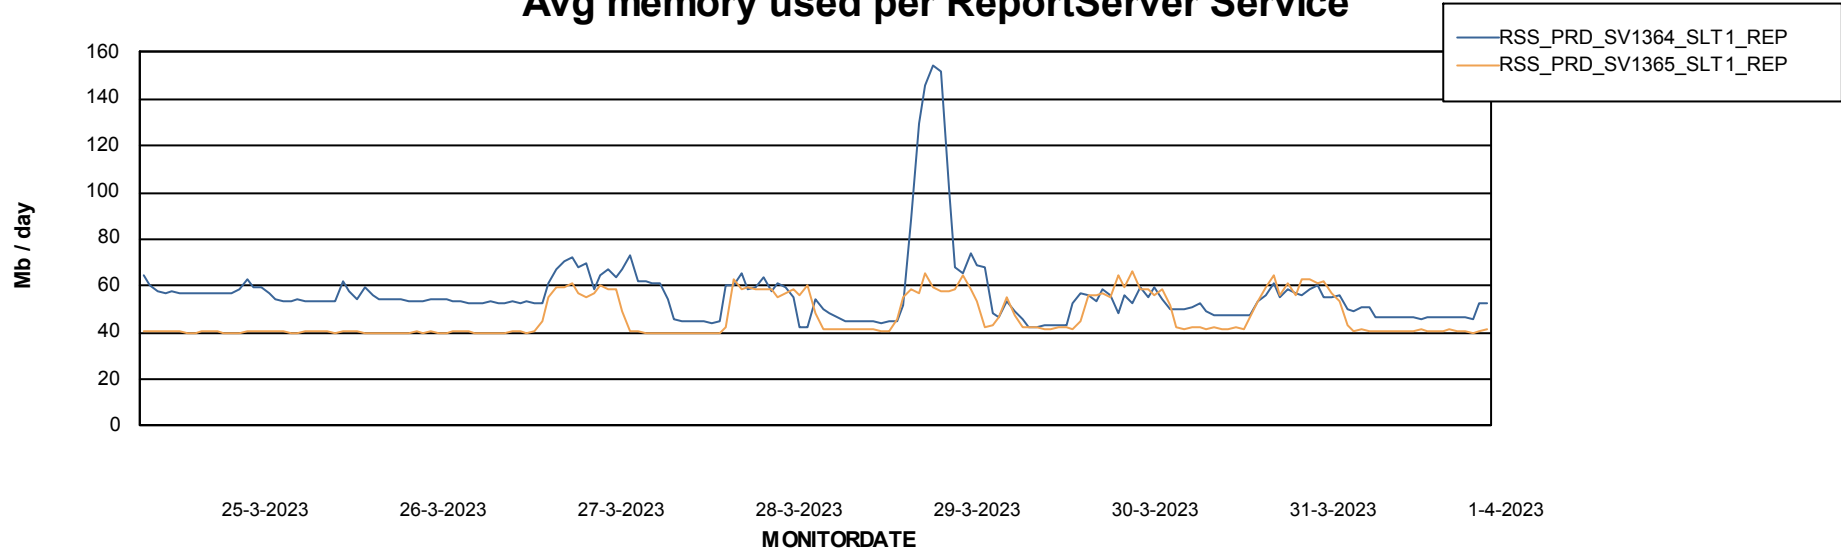

ABSSolute Application ReportServer Services

Avg memory used per ReportServer Service