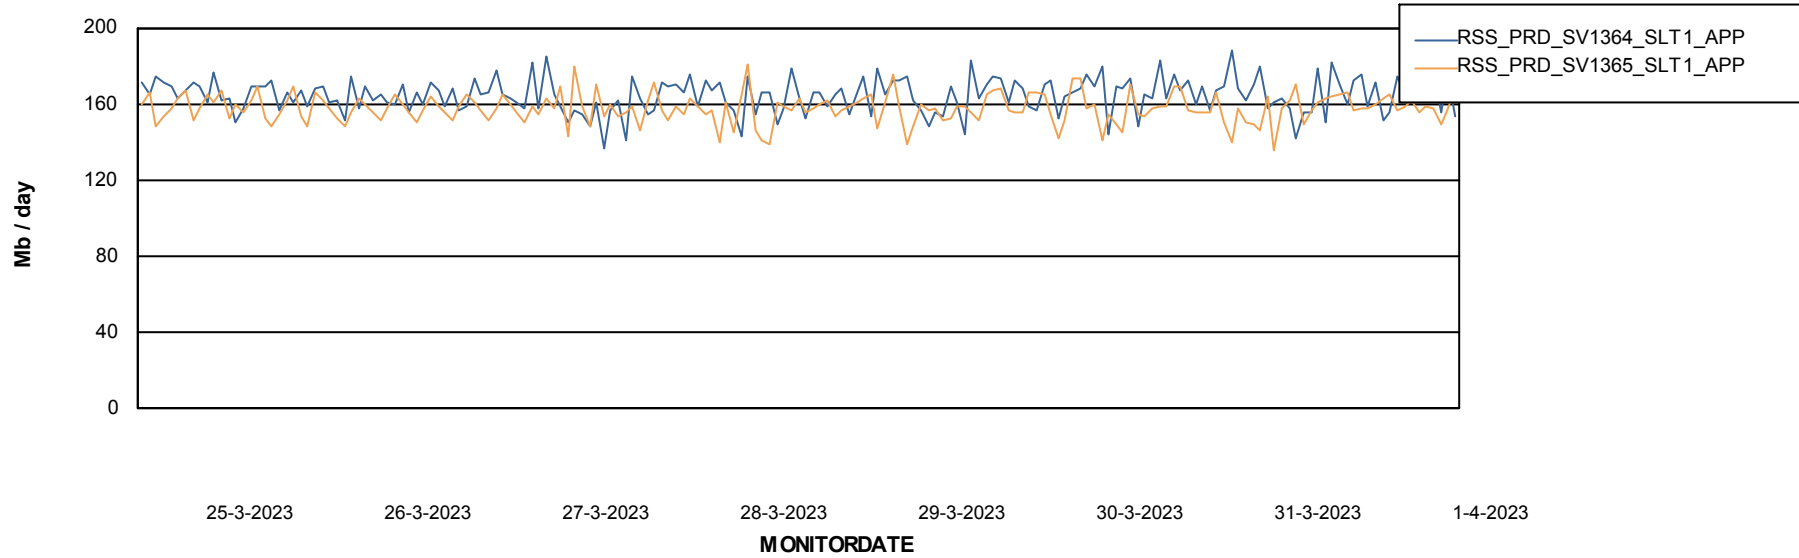

ABSSolute Application Server Services

Avg memory used per ABS Server Service