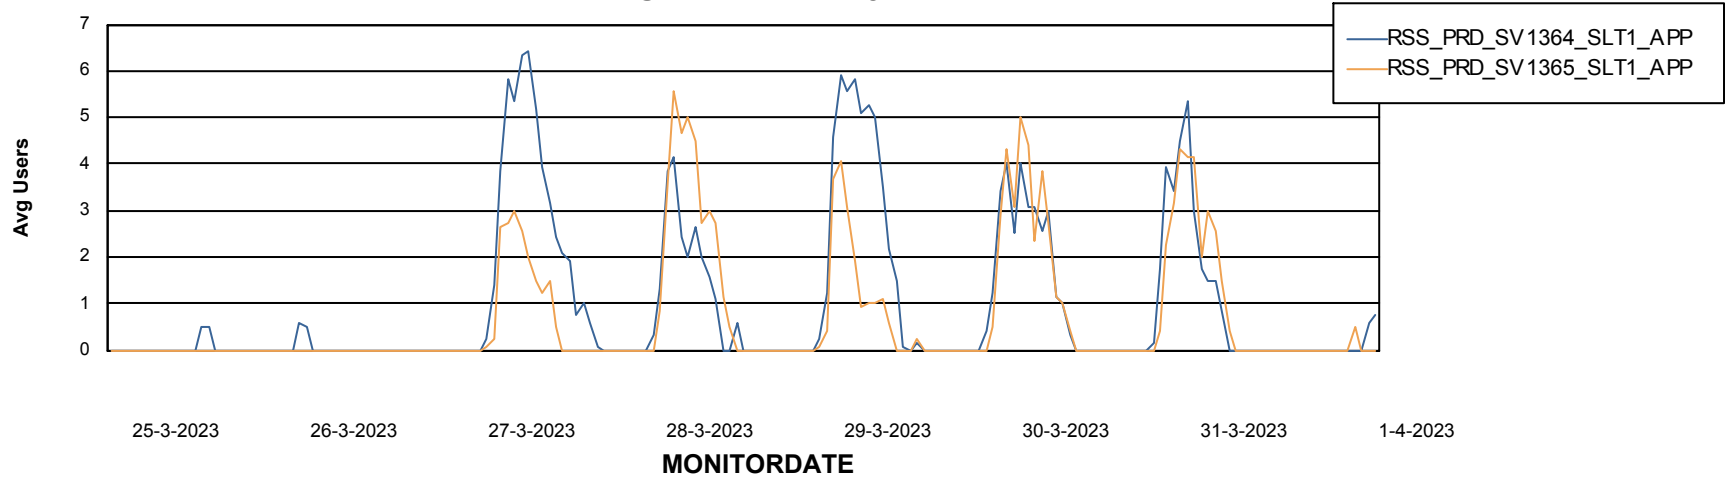

Avg users per day per ABS server