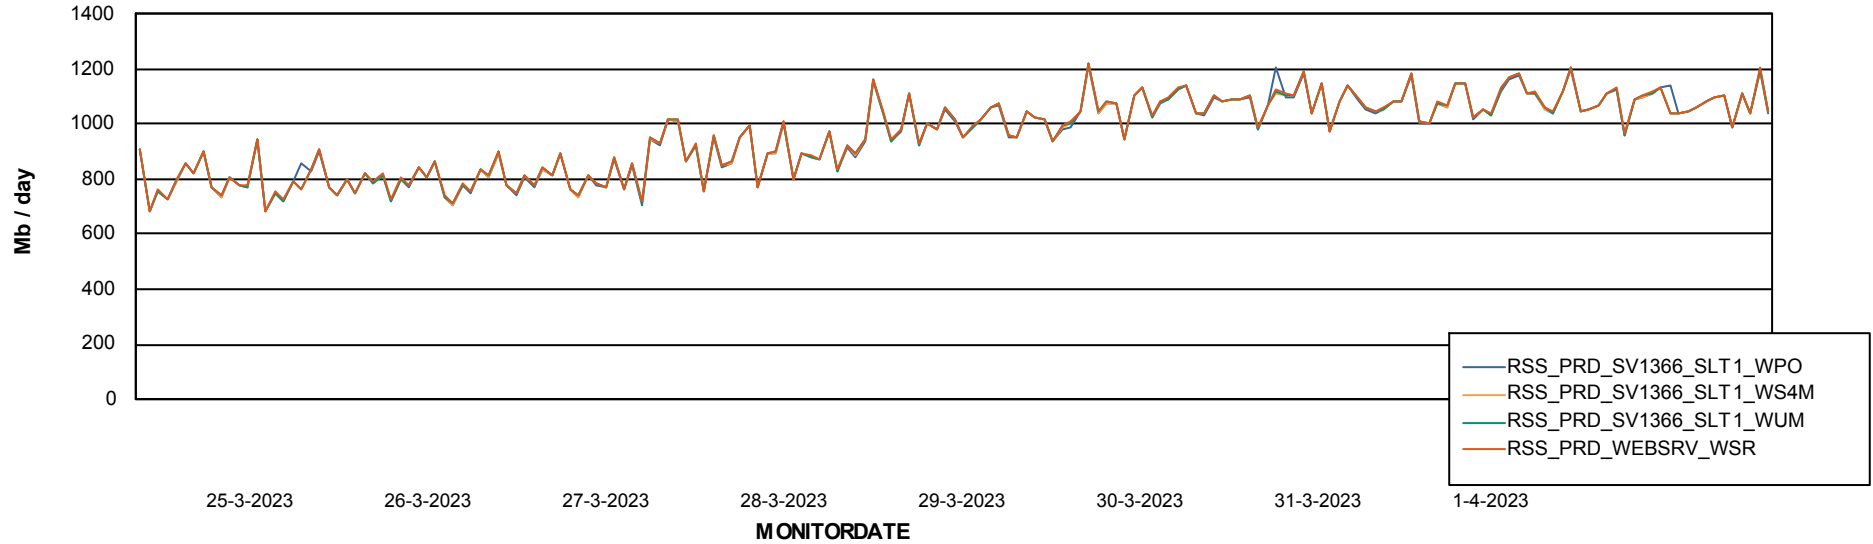

ABSSolute Web Component Services

Avg memory used per ABS Web component