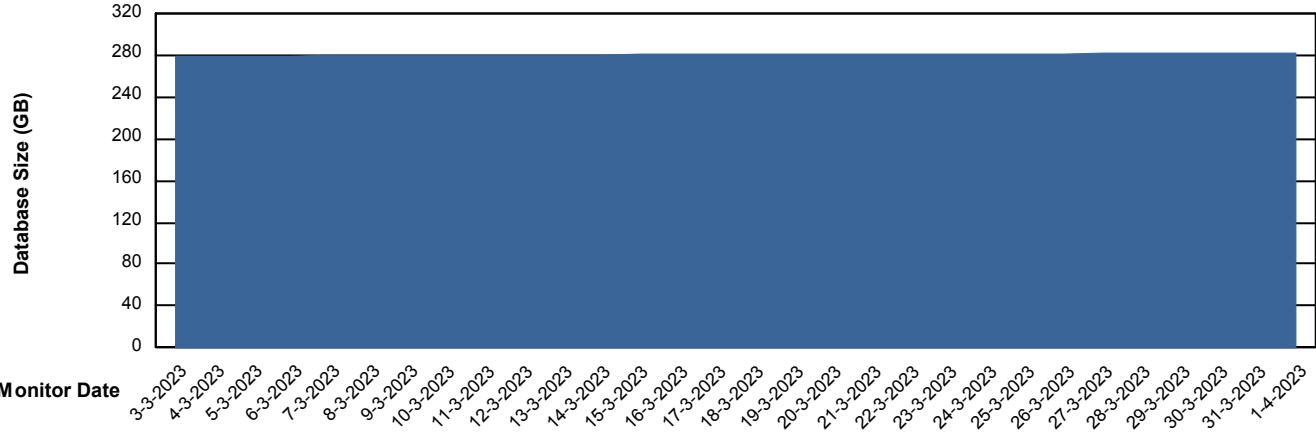

Weekly SLA Customer Report

Customer RFL_Production
Database ID 36

Database Performance RFLDB_Production

Weekly SLA Customer Report

Customer RFL_Production
Database ID 36

Database Performance RFLDB_Standby

DB Processes Max 1,000

Weekly SLA Customer Report

Customer RFL_Production
 Database ID 36

DATABASE SIZE RFLDB_Production

Database growth over last month

Database Tablespace RFLDB_Production

Date	Tablespace Name	Filesize (Gb)	Usedsize (Gb)	Percentage free
1-4-2023	ABSDATA	90	75	17
	INDEX	237	197	17
31-3-2023	ABSDATA	90	75	17
	INDEX	237	197	17
30-3-2023	ABSDATA	90	75	17
	INDEX	237	197	17
29-3-2023	ABSDATA	90	75	17
	INDEX	237	196	17
28-3-2023	ABSDATA	90	75	17
	INDEX	237	196	17
27-3-2023	ABSDATA	90	75	17
	INDEX	237	196	17
26-3-2023	ABSDATA	90	75	17
	INDEX	237	196	17