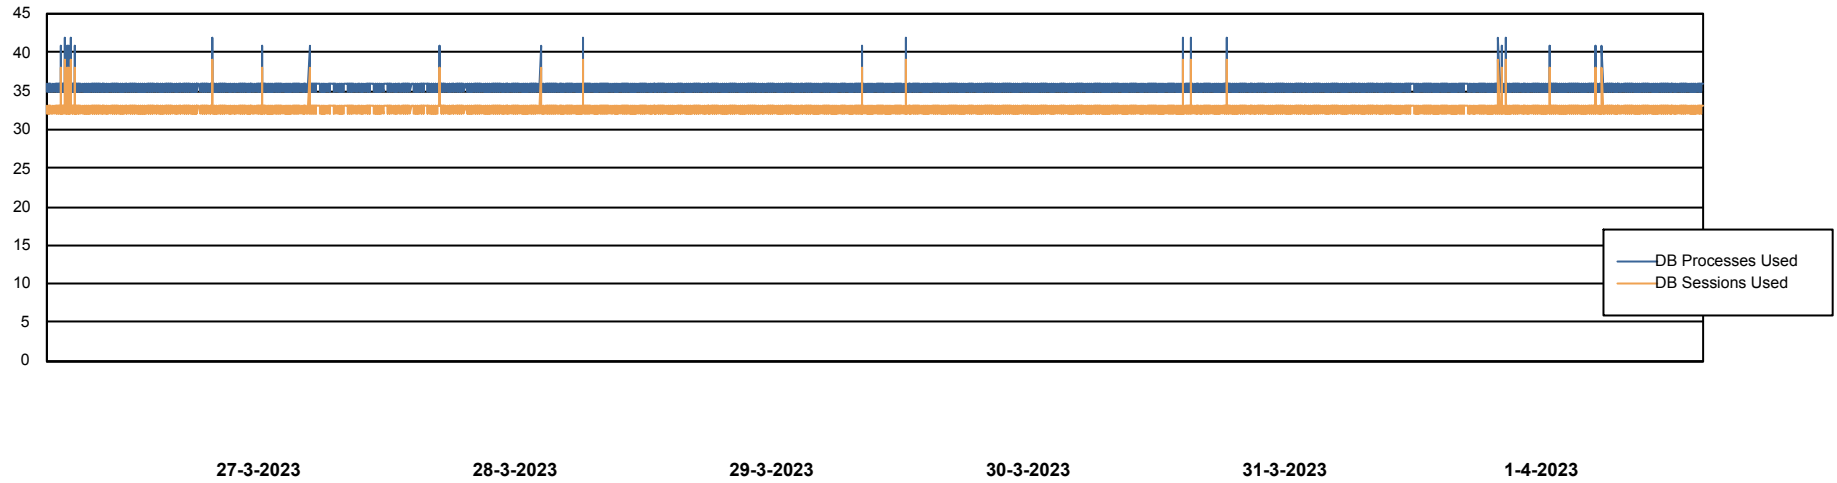

Weekly SLA Customer Report

Customer RFL_Production
Database ID 36

Database Performance RFLDB_Production

Weekly SLA Customer Report

Customer RFL_Production
Database ID 36

Database Performance RFLDB_Standby

DB Processes Max 1,000

Weekly SLA Customer Report

Customer RFL_Production
 Database ID 36

DATABASE SIZE RFLDB_Production

Database growth over last month

Database Tablespace RFLDB_Production

Date	Tablespace Name	Filesize (Gb)	Usedsize (Gb)	Percentage free
1-4-2023	ABSDATA	90	75	17
	INDEX	237	197	17
31-3-2023	ABSDATA	90	75	17
	INDEX	237	197	17
30-3-2023	ABSDATA	90	75	17
	INDEX	237	197	17
29-3-2023	ABSDATA	90	75	17
	INDEX	237	196	17
28-3-2023	ABSDATA	90	75	17
	INDEX	237	196	17
27-3-2023	ABSDATA	90	75	17
	INDEX	237	196	17
26-3-2023	ABSDATA	90	75	17
	INDEX	237	196	17