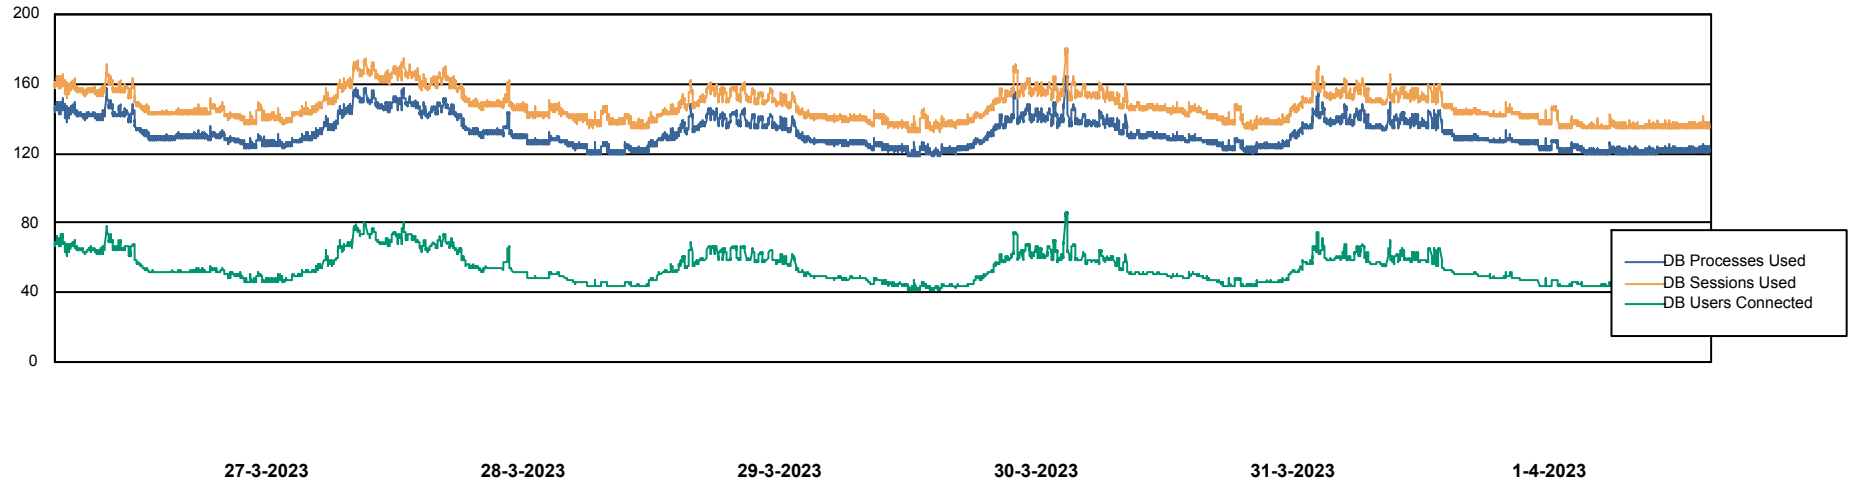

Harddisk Usage RFL_STB

	Free disk space on C: (%)	Total disk space on C: (Gb)	Used disk space on C: (Gb)	Free disk space on D: (%)	Total disk space on D: (Gb)	Used disk space on D: (Gb)	Free disk space on E: (%)	Total disk space on E: (Gb)	Used disk space on E: (Gb)	Free disk space on F: (%)
1-4-2023	18	195	160	72	559	156	32	559	378	79
31-3-2023	18	195	160	72	559	156	32	559	378	79
30-3-2023	18	195	160	72	559	156	32	559	378	79
29-3-2023	18	195	160	72	559	156	32	559	378	79
28-3-2023	18	195	160	72	559	156	32	559	378	79
27-3-2023	18	195	160	72	559	156	32	559	378	79
26-3-2023	18	195	160	72	559	156	32	559	378	80

Weekly SLA Customer Report

Customer RFL_Production
Database ID 36

Database Performance RFLDB_Production

Weekly SLA Customer Report

Customer RFL_Production
Database ID 36

Database Performance RFLDB_Standby

DB Processes Max 1,000