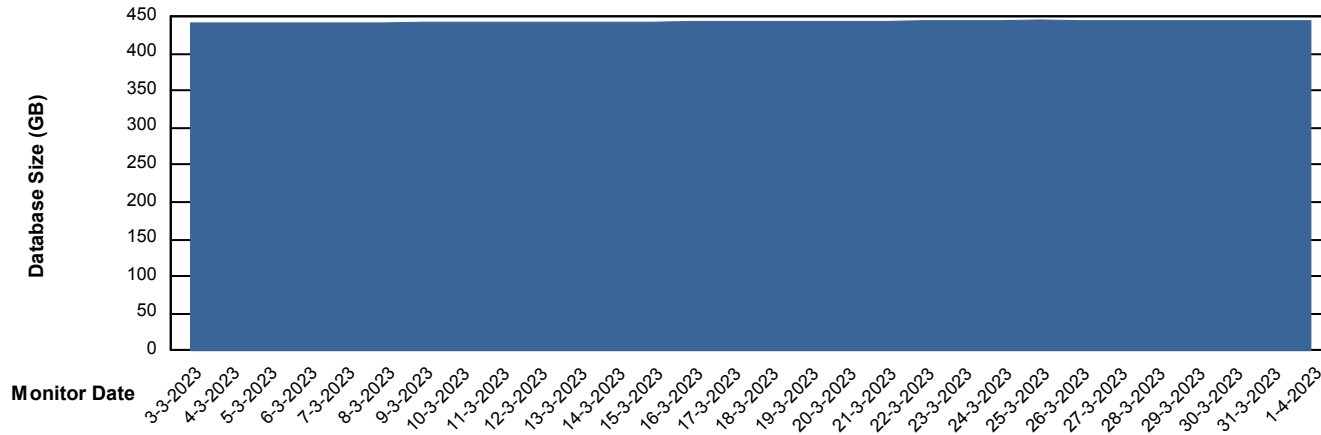

DATABASE SIZE NIXDB_Production

Database growth over last month