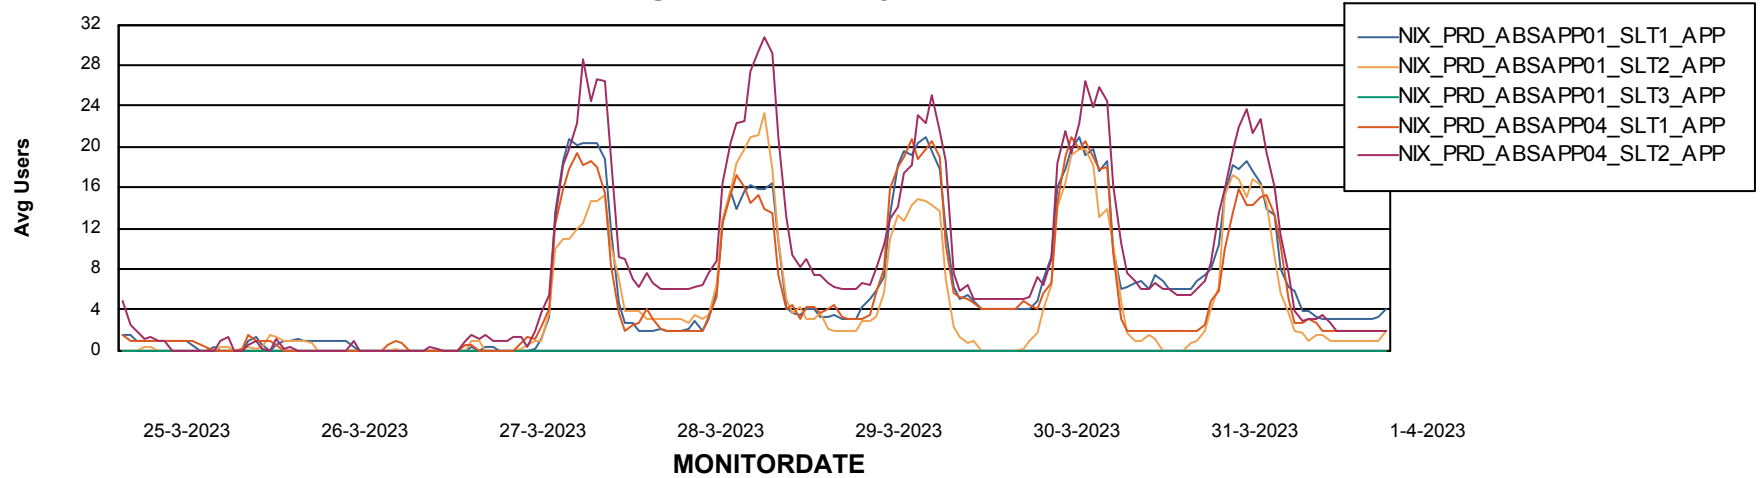

Avg users per day per ABS server