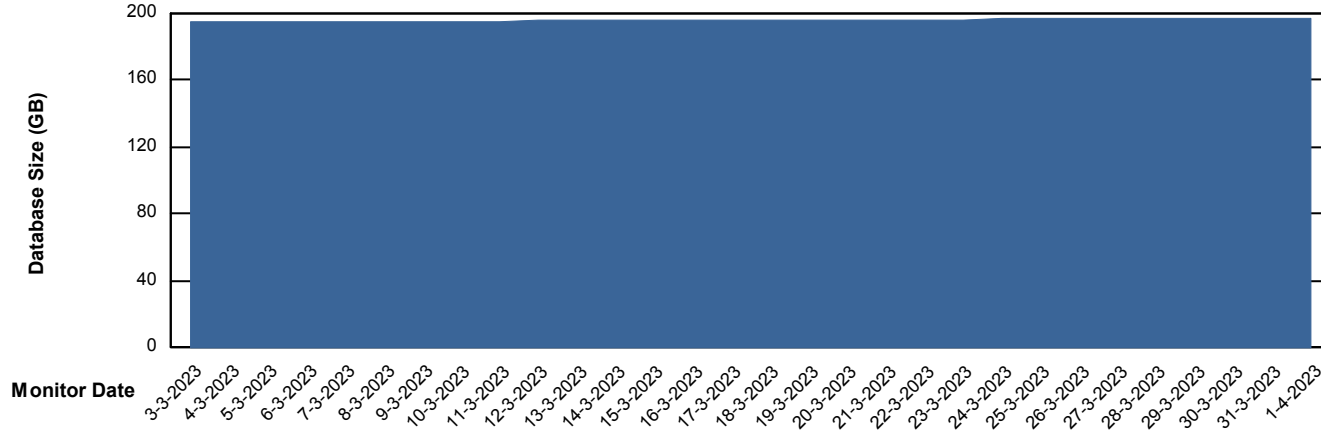

Customer NIX_Production
Database ID 51

Database Performance NIXDB_Standby

DB Processes Max 300

Weekly SLA Customer Report

Customer NIX_Production
Database ID 51

DATABASE SIZE NIXDB_BI

Database growth over last month