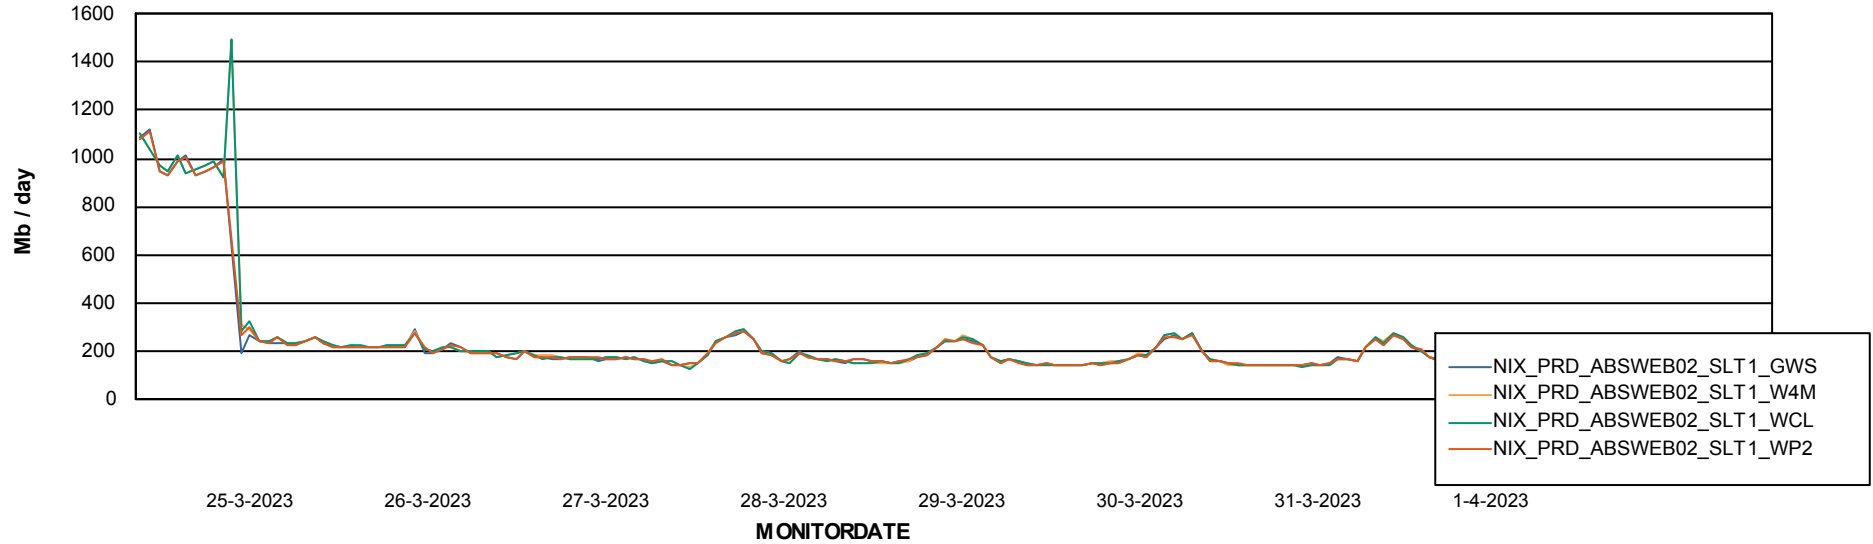

ABSSolute Web Component Services

Avg memory used per ABS Web component