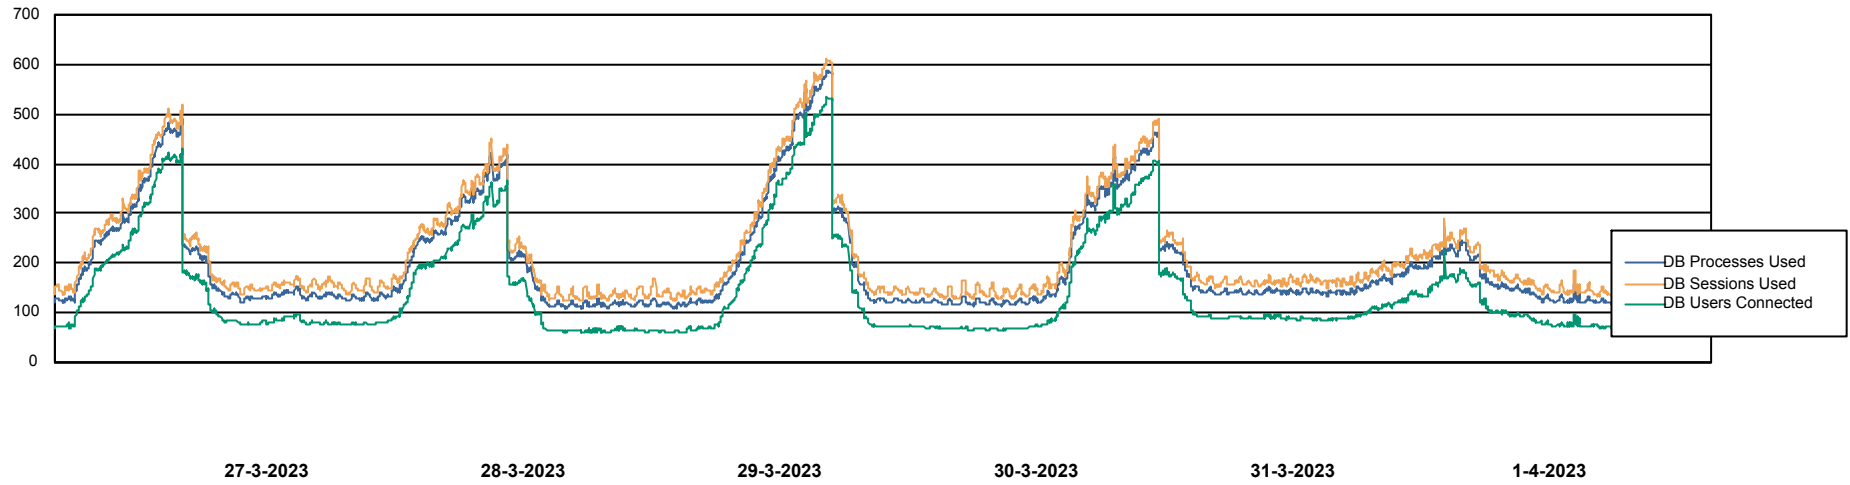

Weekly SLA Customer Report

Customer NIX_Production
Database ID 51

Database Performance NIXDB_BI

Weekly SLA Customer Report

Customer NIX_Production
Database ID 51

Database Performance NIXDB_Production

Weekly SLA Customer Report

Customer NIX_Production
Database ID 51

Database Performance NIXDB_Standby

DB Processes Max 300

Weekly SLA Customer Report

Customer NIX_Production
Database ID 51

DATABASE SIZE NIXDB_BI

Database growth over last month