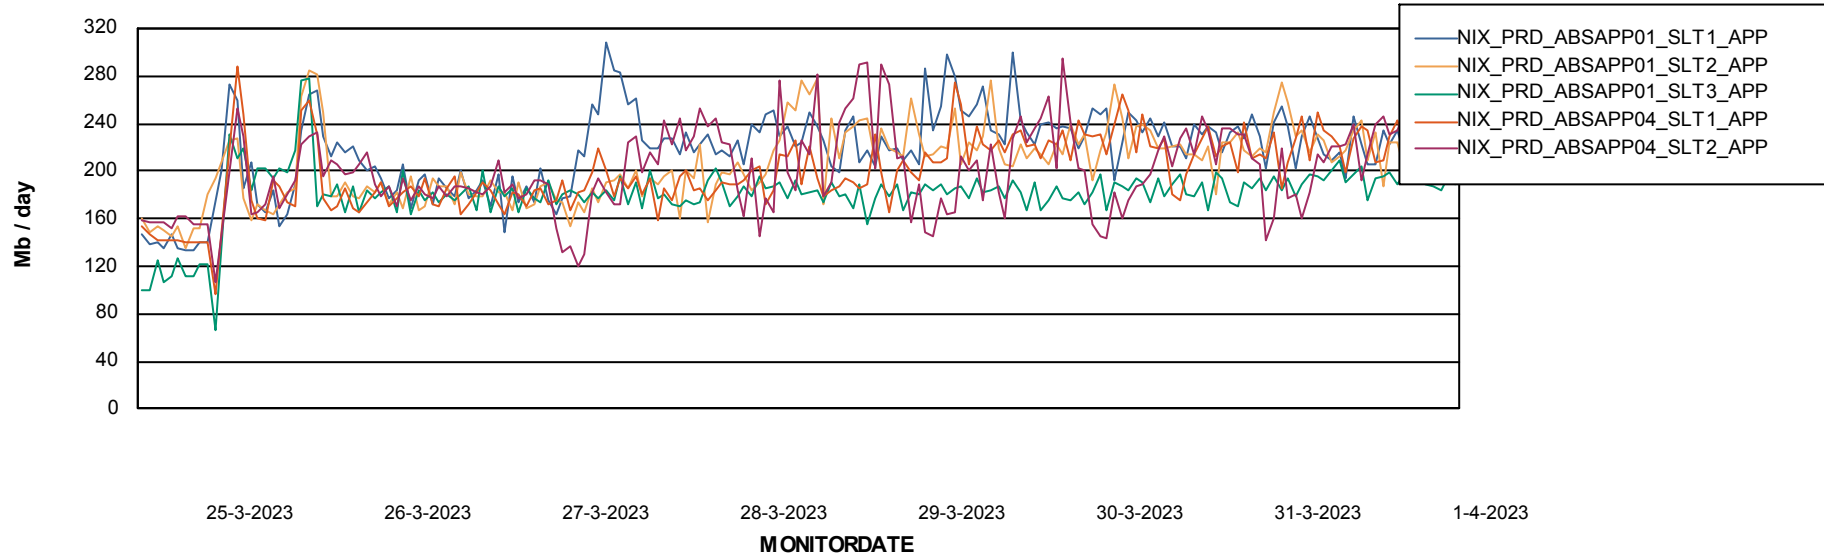

ABSSolute Application Server Services

Avg memory used per ABS Server Service