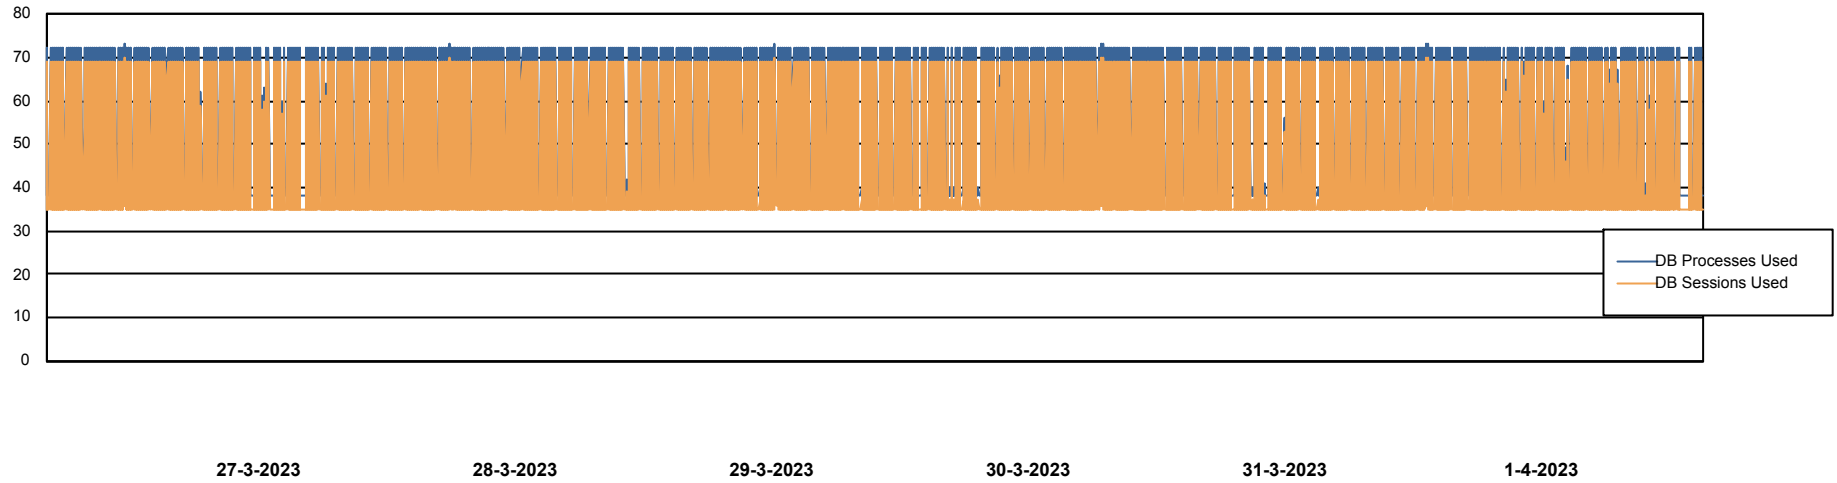

Database Performance NIXDB_Standby

DB Processes Max 300