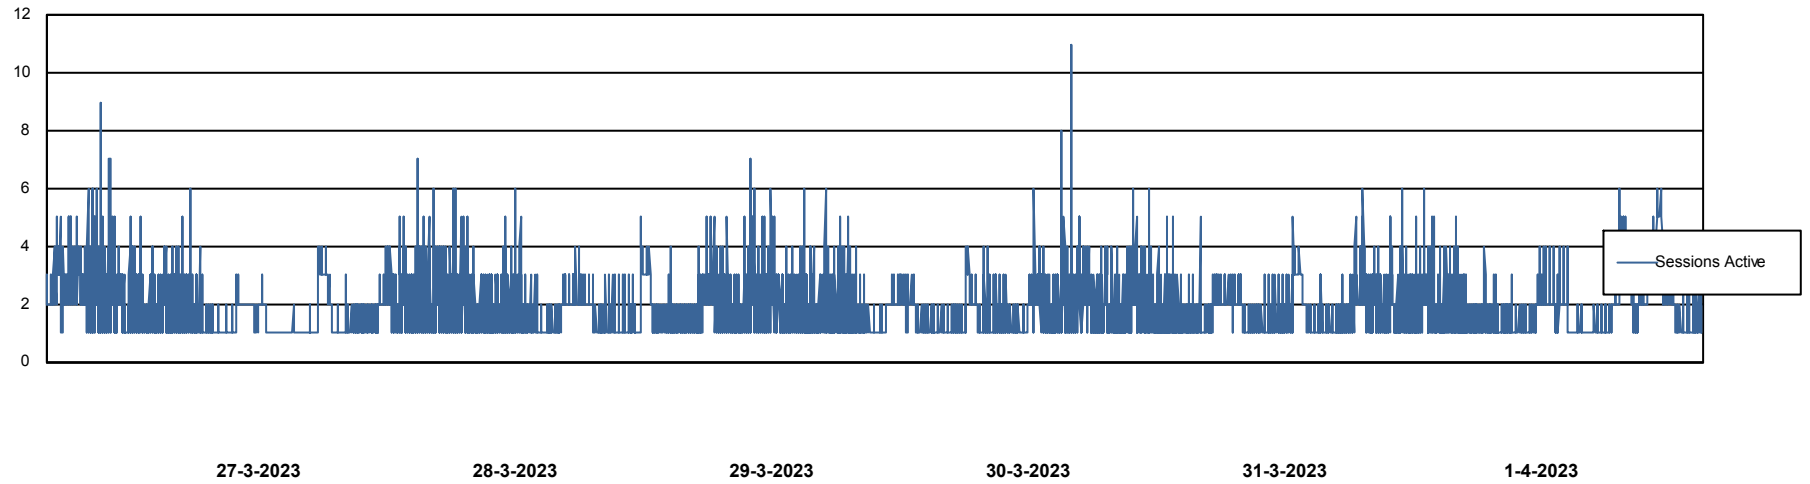

Weekly SLA Customer Report

Customer NIX_Production
Database ID 51

Database Performance NIXDB_BI

Weekly SLA Customer Report

Customer NIX_Production
Database ID 51

Database Performance NIXDB_Production

Weekly SLA Customer Report