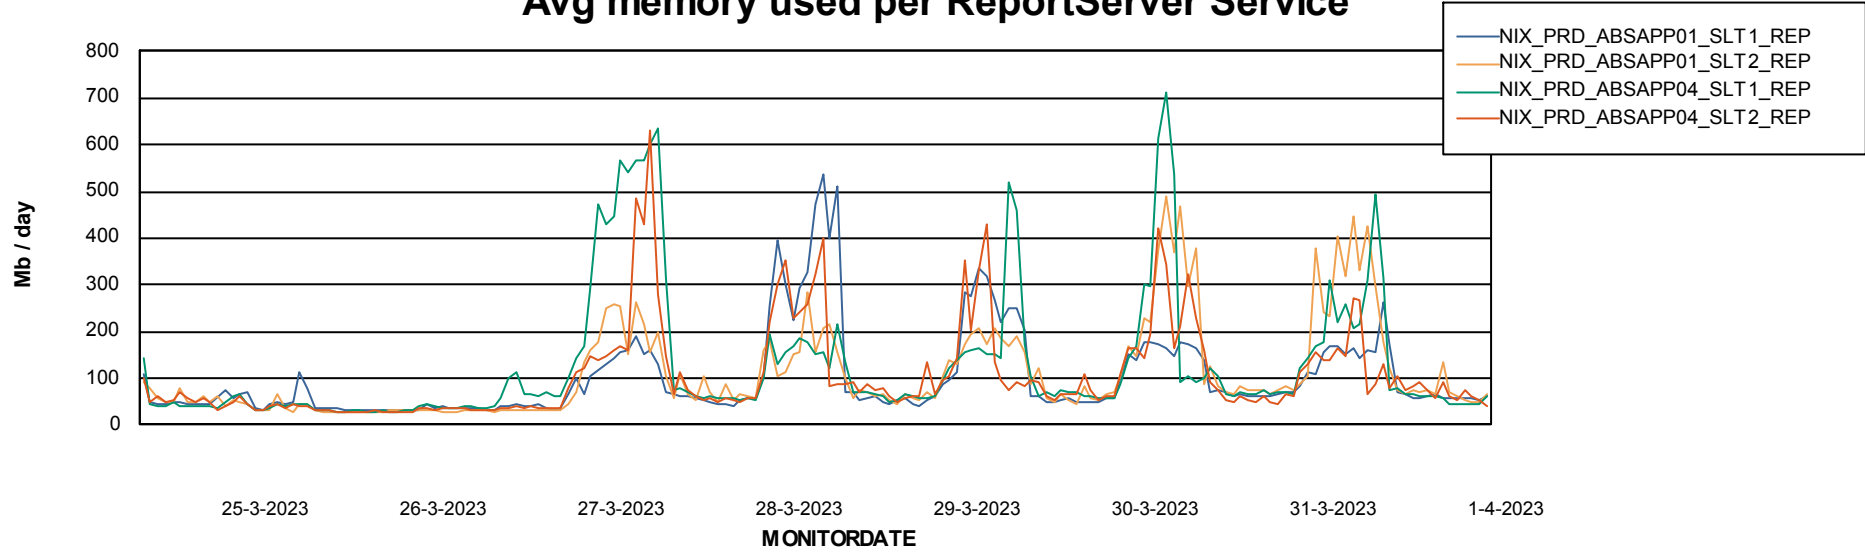

Avg memory used per ABS Server Service

Avg users per day per ABS server

Weekly SLA Customer Report

Customer NIX_Production
Database ID 51

ABSSolute Application ReportServer Services

Avg memory used per ReportServer Service