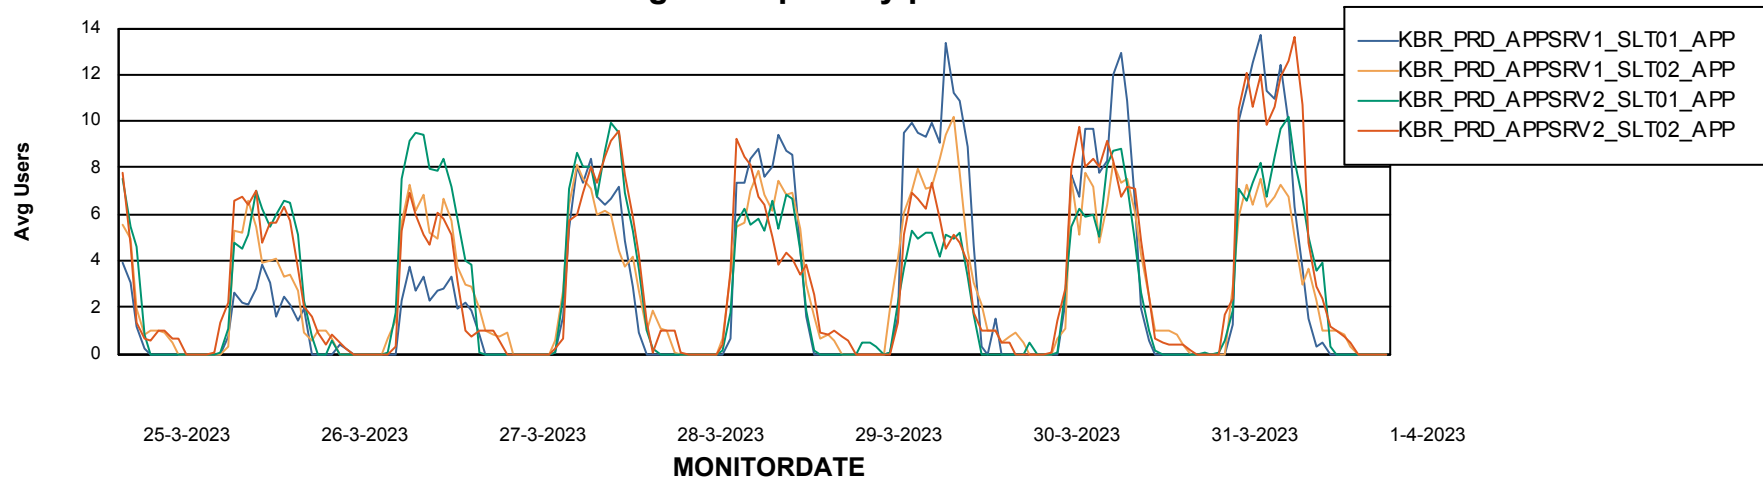

Avg memory used per ABS Server Service

Weekly SLA Customer Report

Customer KBR_Production
Database ID 117

ABSSolute Application Server Services

Avg memory used per ReportServer Service

Avg users per day per ABS server