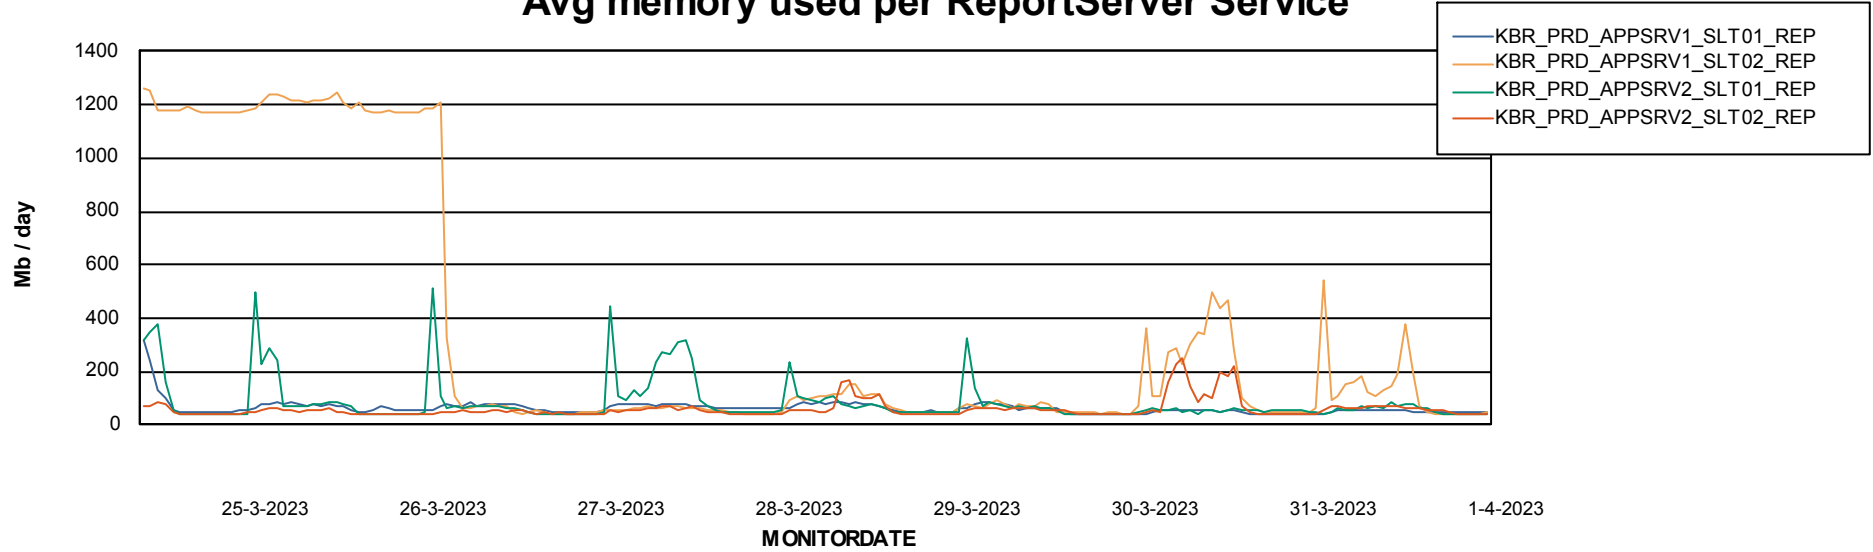

Avg memory used per ABS Server Service

Weekly SLA Customer Report

Customer KBR_Production
Database ID 117

ABSSolute Application Server Services

Avg memory used per ReportServer Service

Avg users per day per ABS server