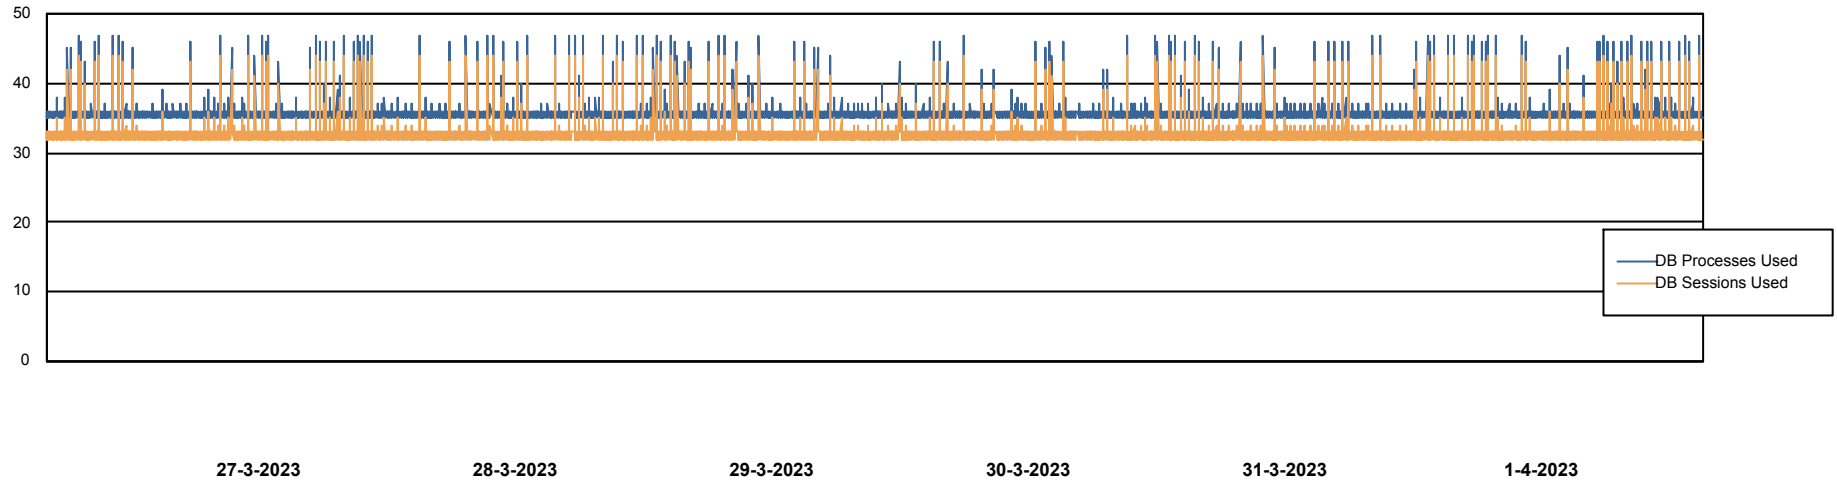

Database Performance KBR_PRD_DB-SRV2_SDB

DB Processes Max 1,000