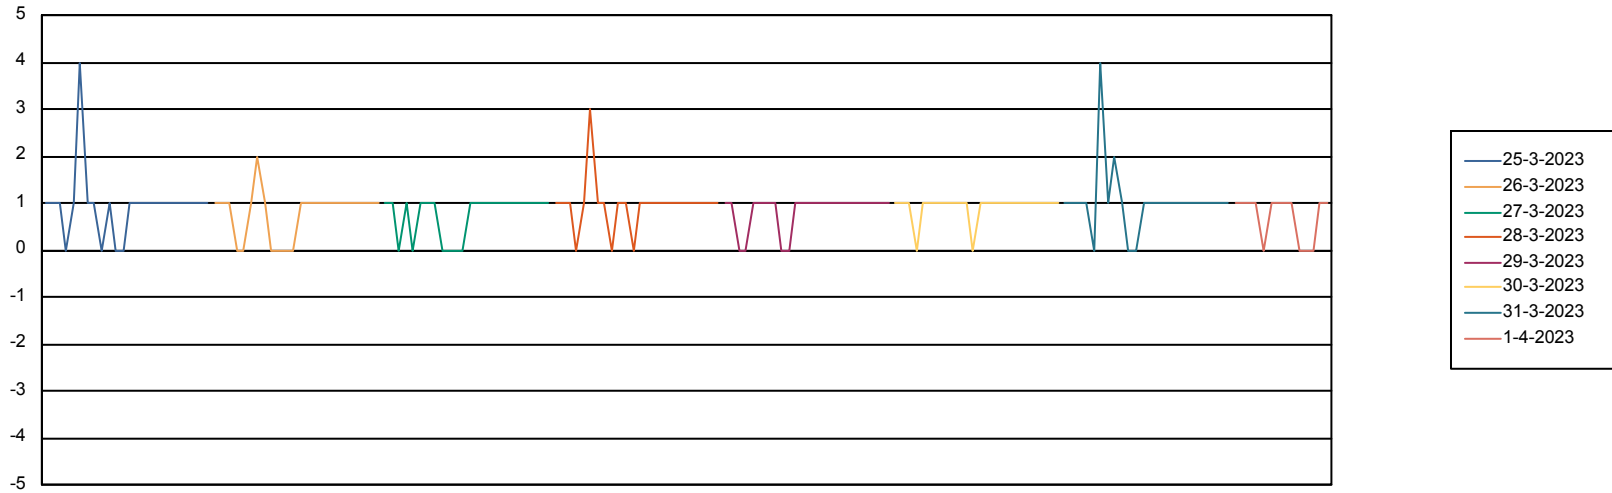

Standby Database Health KBR_Production

Recovery lag for last 7 days