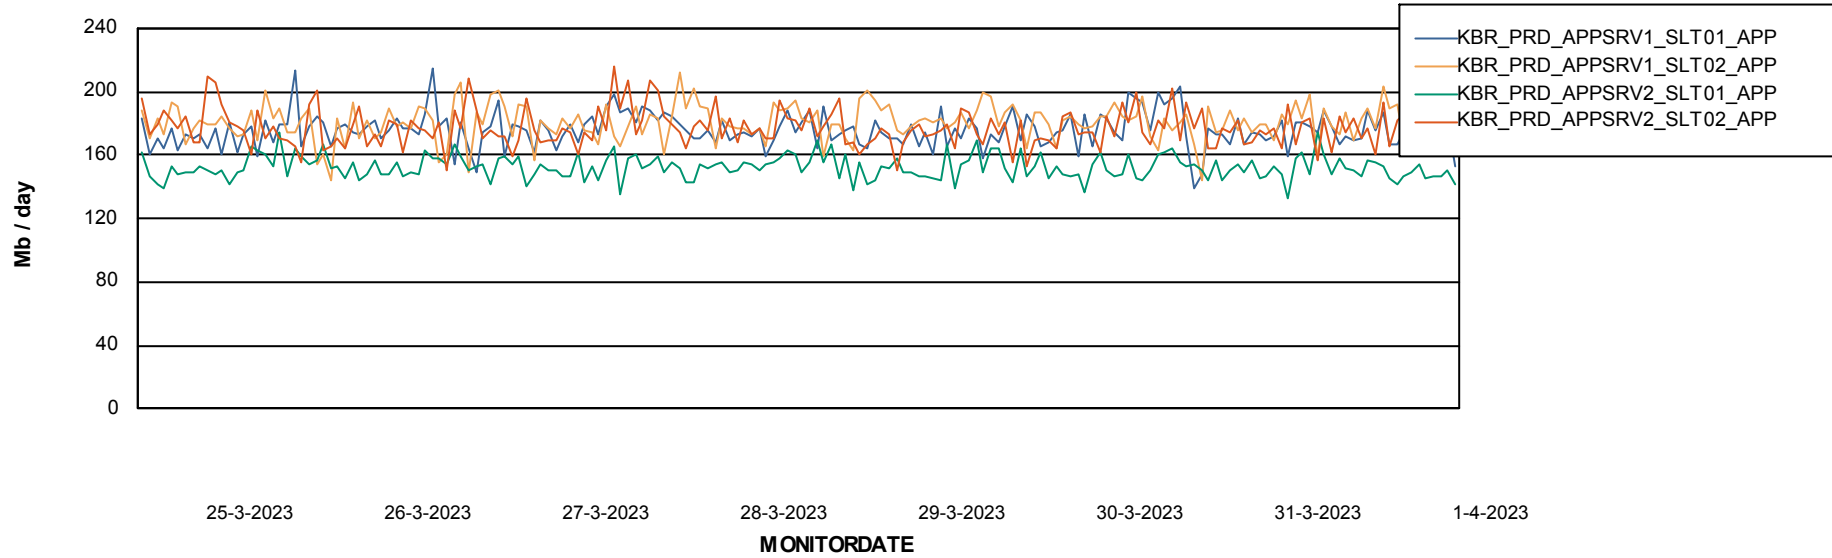

ABSolute Application Server Services

Avg memory used per ABS Server Service