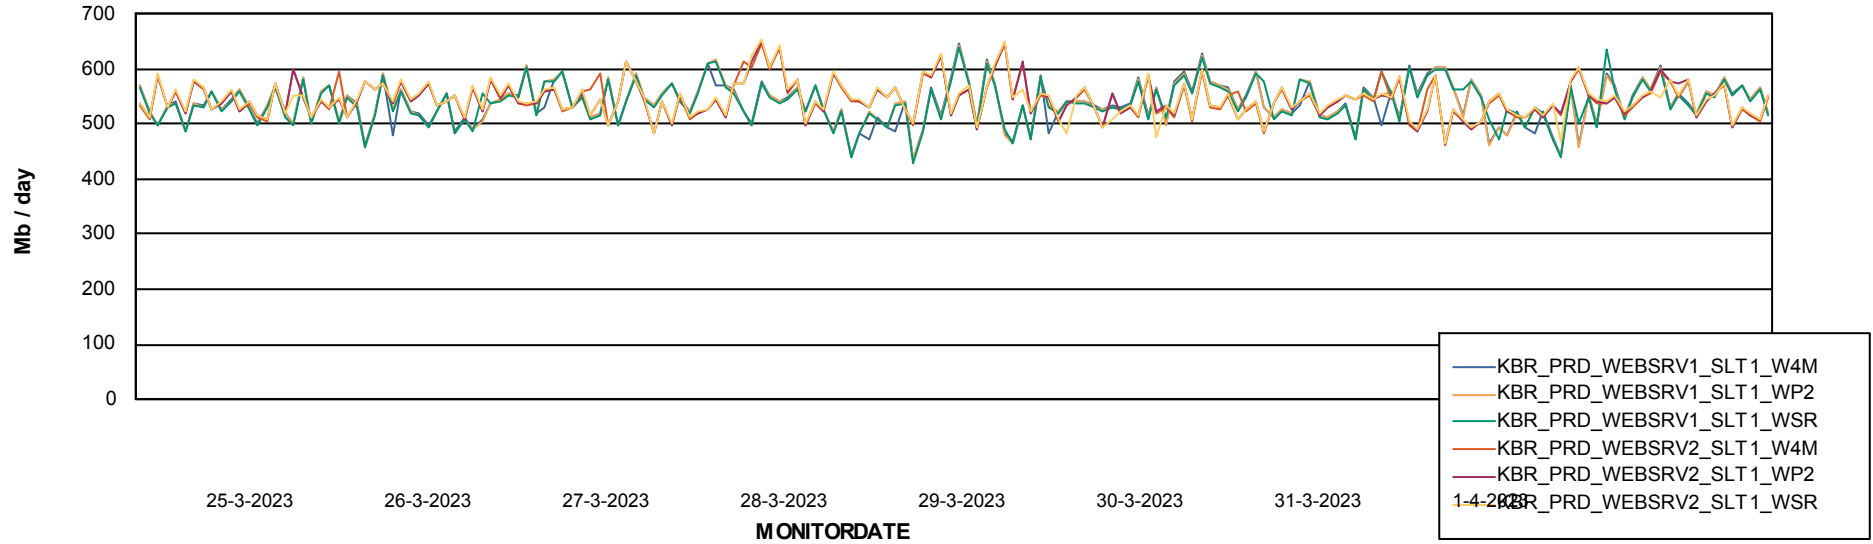

ABSSolute Web Component Services

Avg memory used per ABS Web component