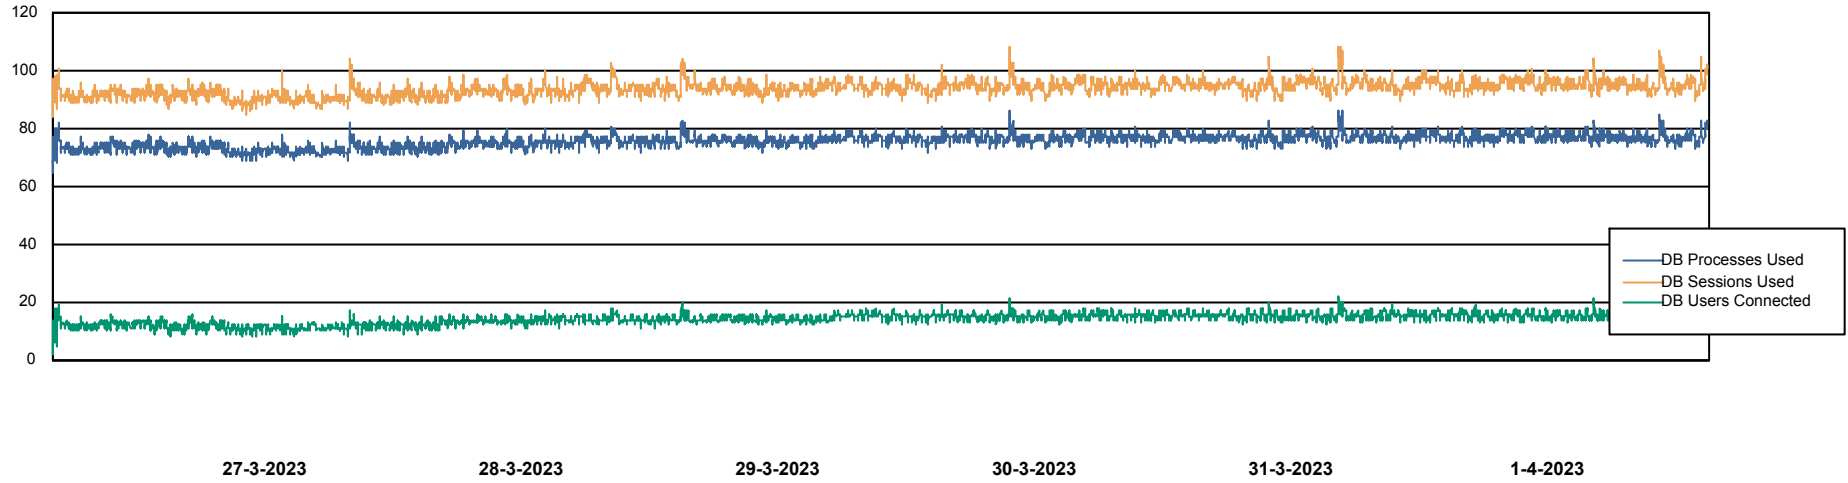

Database Performance BI-DBSRV_DB