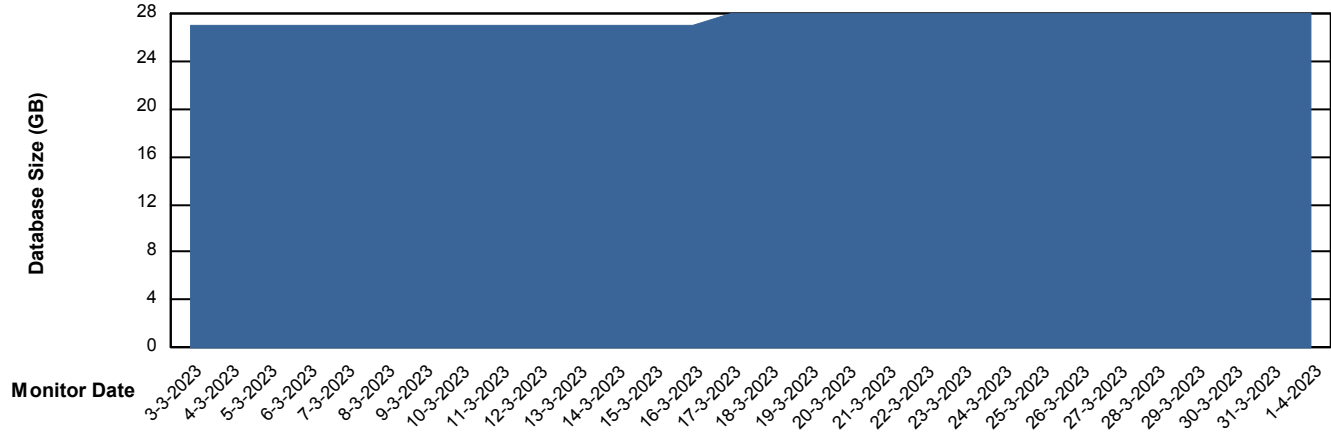

DATABASE SIZE BI-DBSRV_DB

Database growth over last month