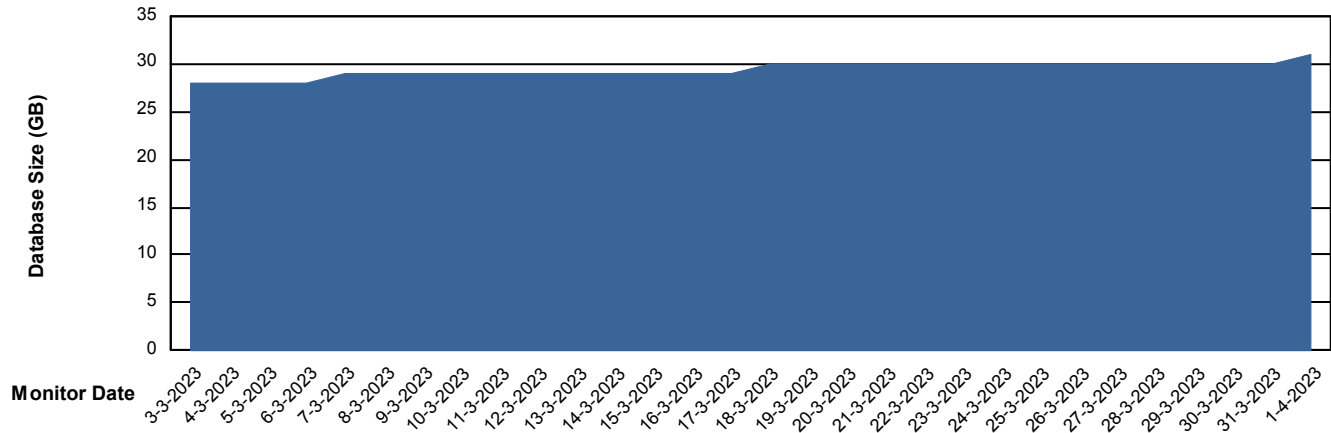

DATABASE SIZE KBR_PRD_DB-SRV1_DB

Database growth over last month