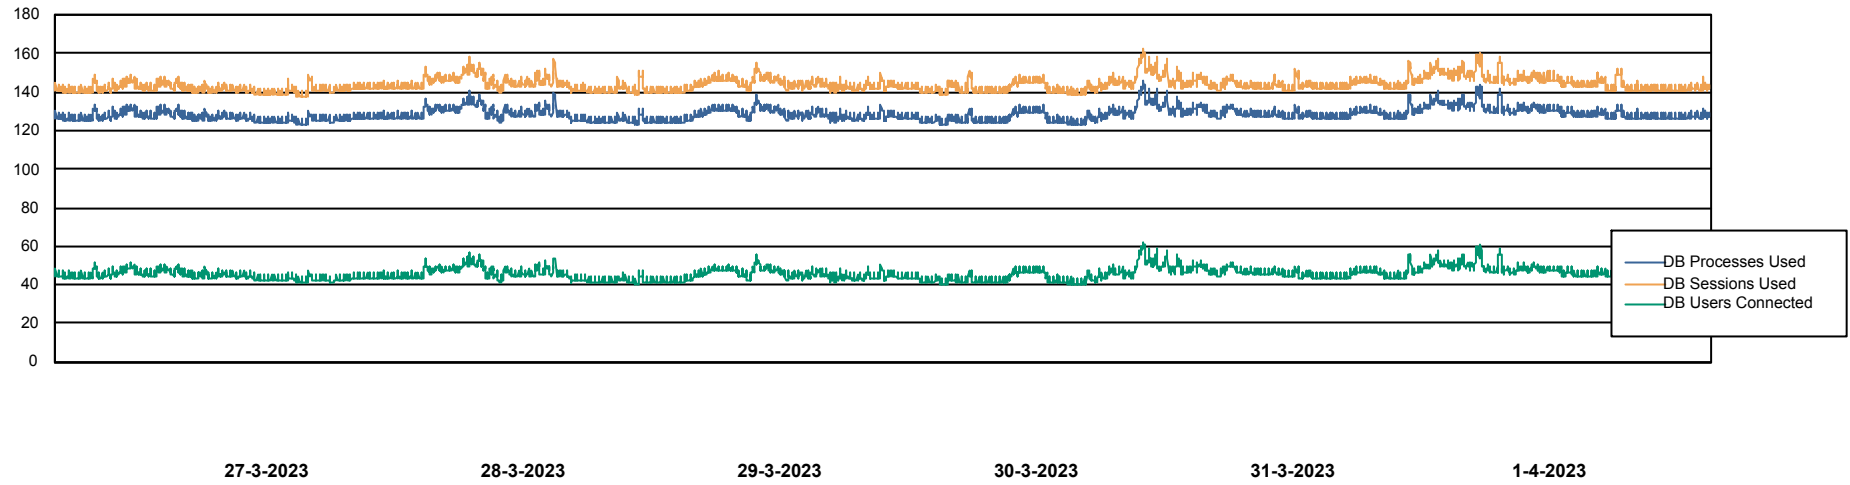

Weekly SLA Customer Report

Customer KBR_Production
Database ID 117

Database Performance BI-DBSRV_DB

Weekly SLA Customer Report

Customer KBR_Production
Database ID 117

Database Performance KBR_PRD_DB-SRV1_DB