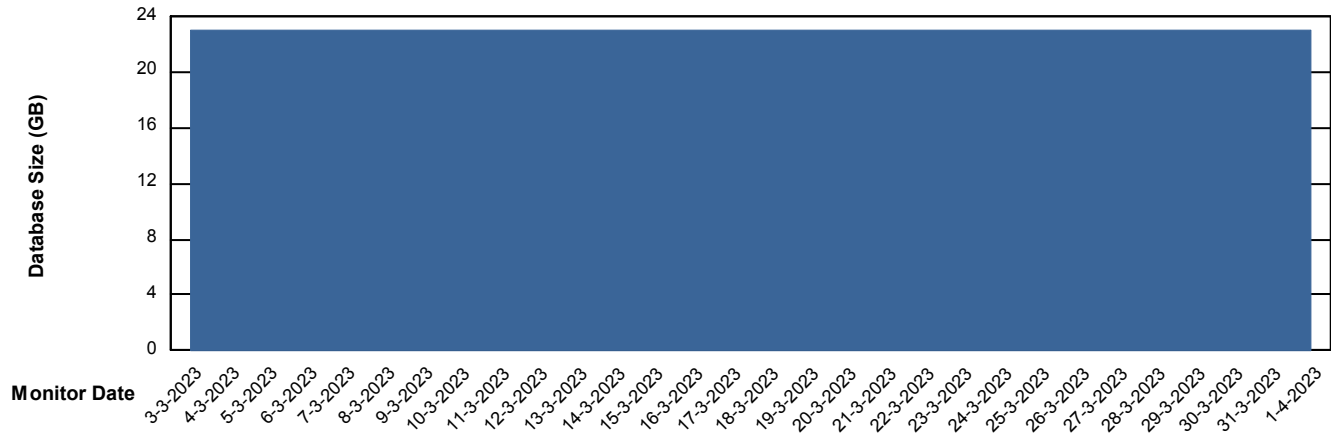

DB Processes Max 1,000

Weekly SLA Customer Report

Customer EUT_Production
Database ID 114

DATABASE SIZE EUT_EUP_PRD_URVINA22T_DB

Database growth over last month

DATABASE SIZE EUT_URM_PRD_URVINA26_DB

Database growth over last month