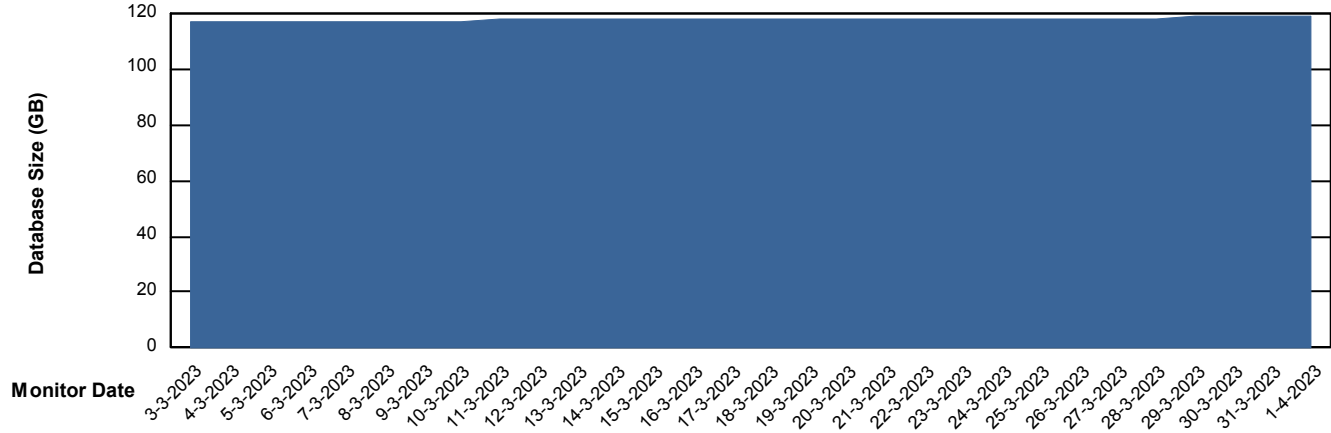

DB Processes Max 1,000

Weekly SLA Customer Report

Customer EUT_Production
Database ID 114

DATABASE SIZE EUT_EUP_PRD_URVINA22T_DB

Database growth over last month

DATABASE SIZE EUT_URM_PRD_URVINA26_DB

Database growth over last month