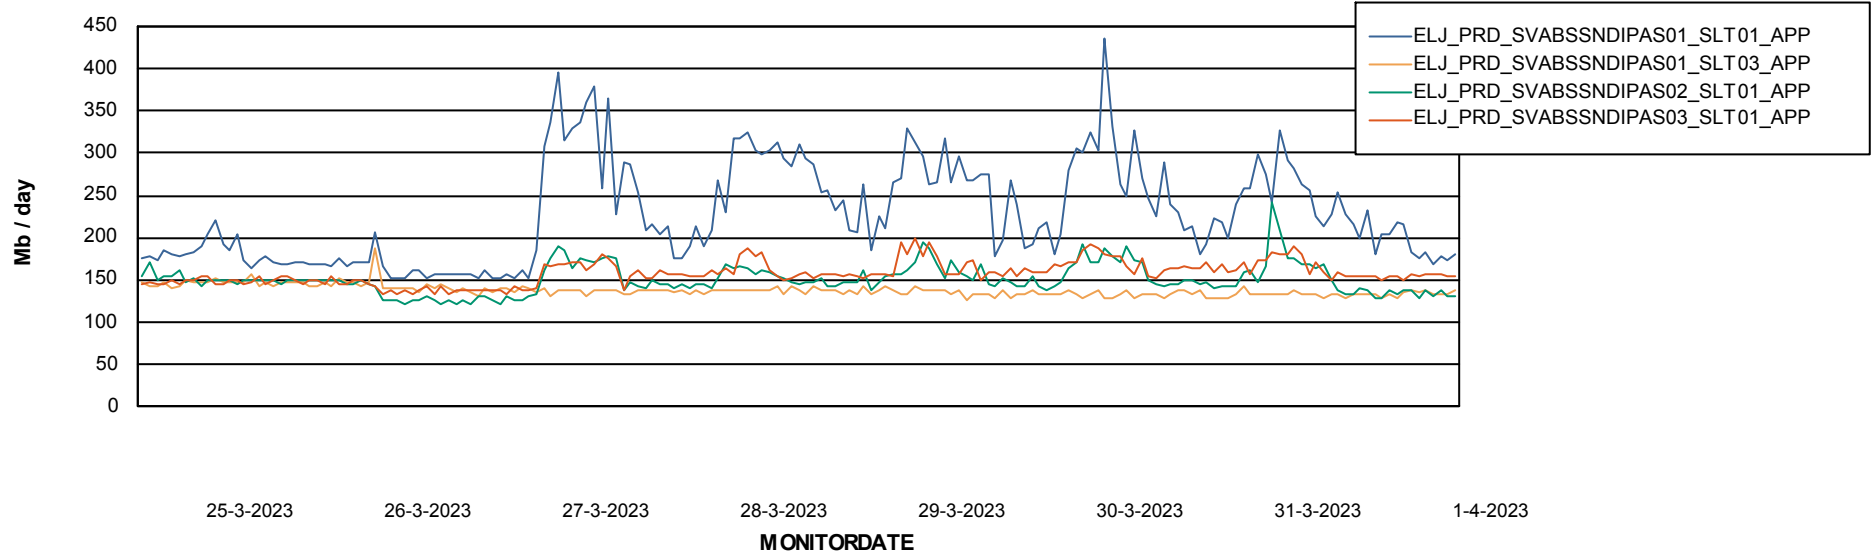

ABSSolute Application Server Services

Avg memory used per ABS Server Service