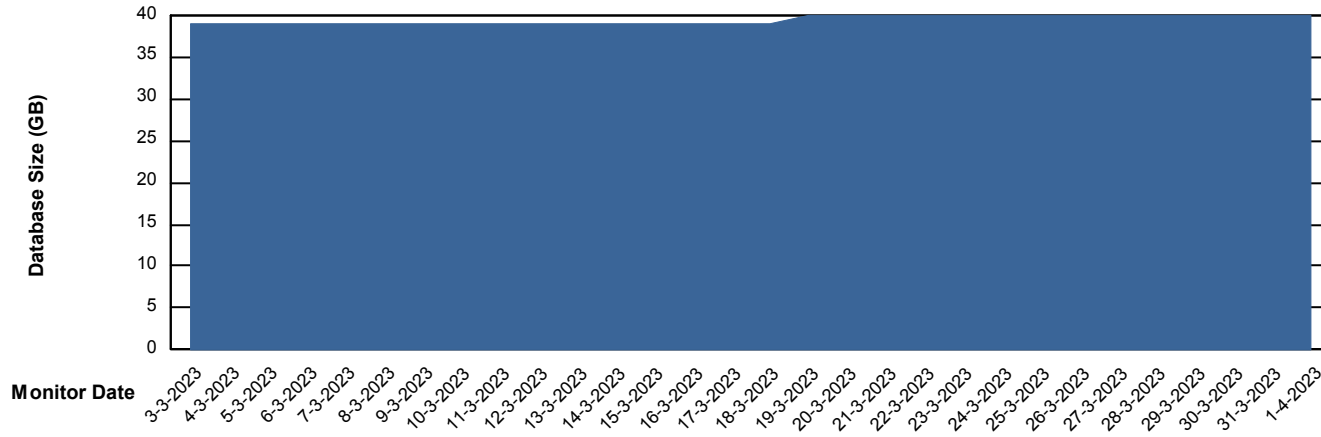

DATABASE SIZE ELJDB_BI

Database growth over last month