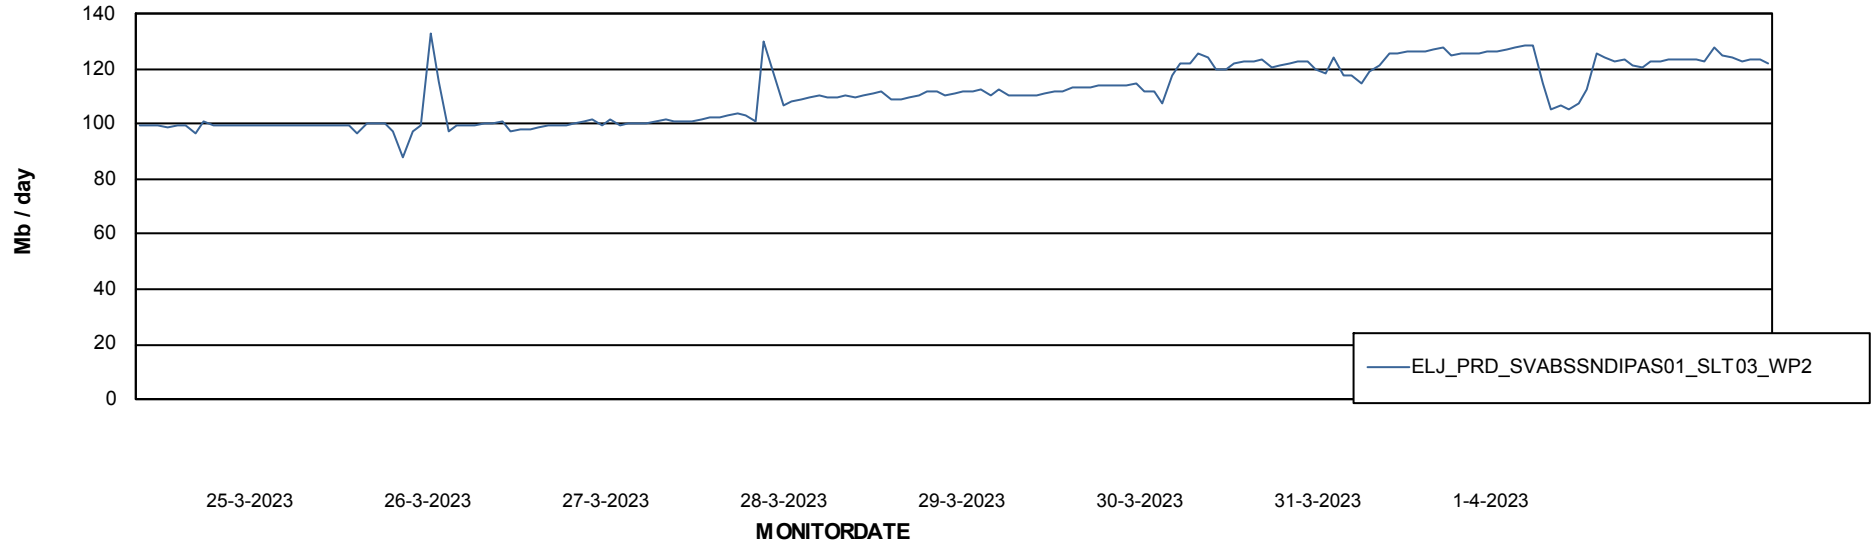

ABSSolute Web Component Services

Avg memory used per ABS Web component