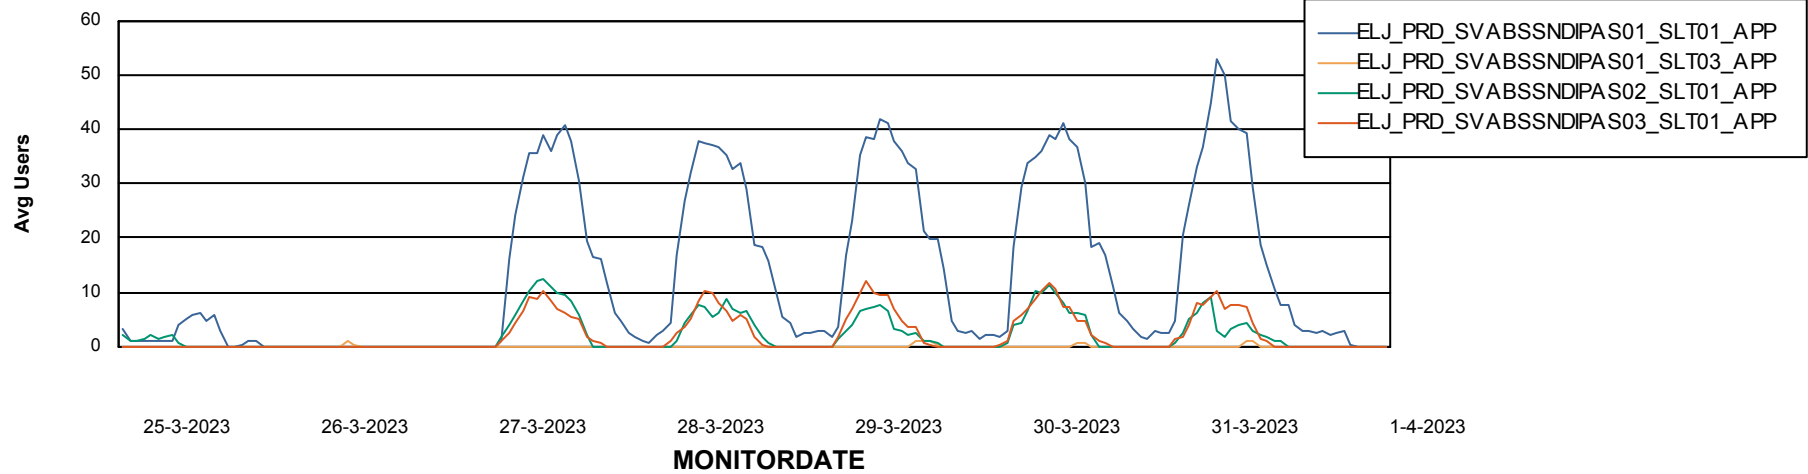

Avg users per day per ABS server