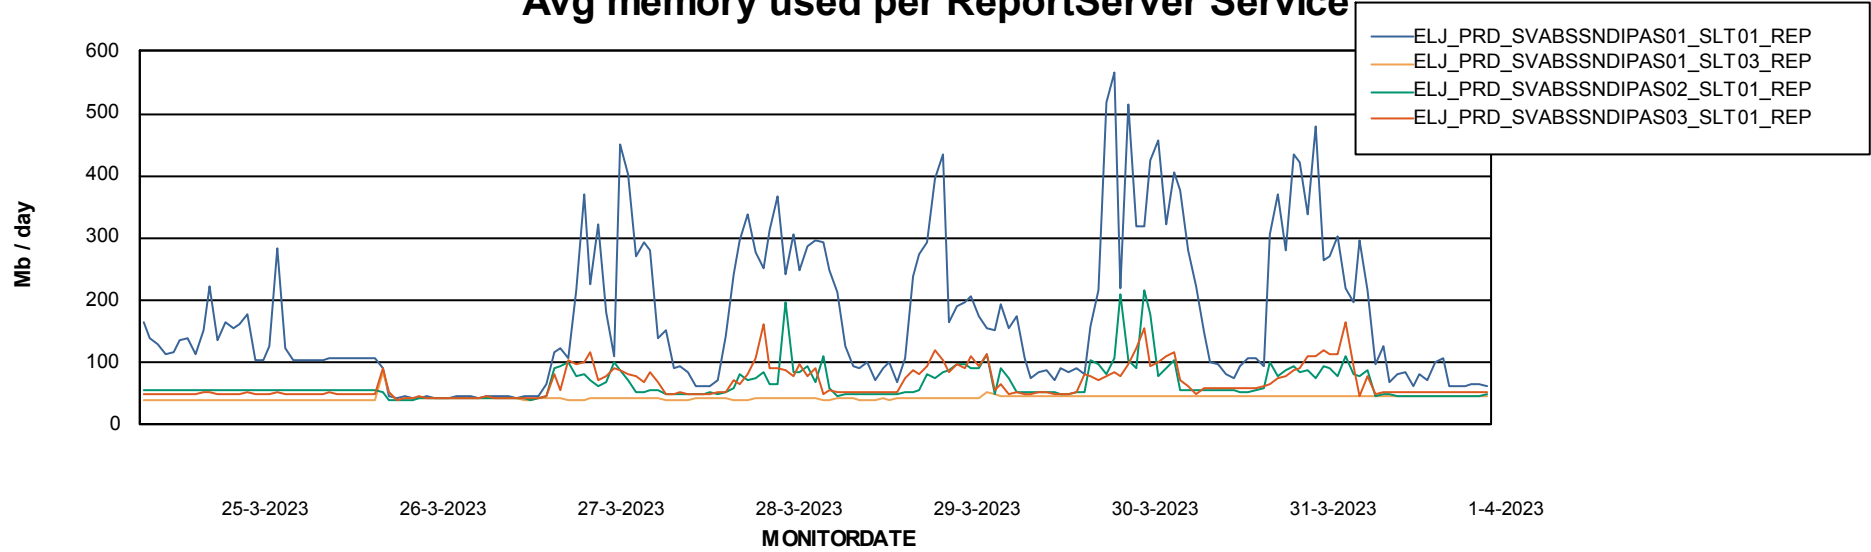

ABSSolute Application ReportServer Services

Avg memory used per ReportServer Service