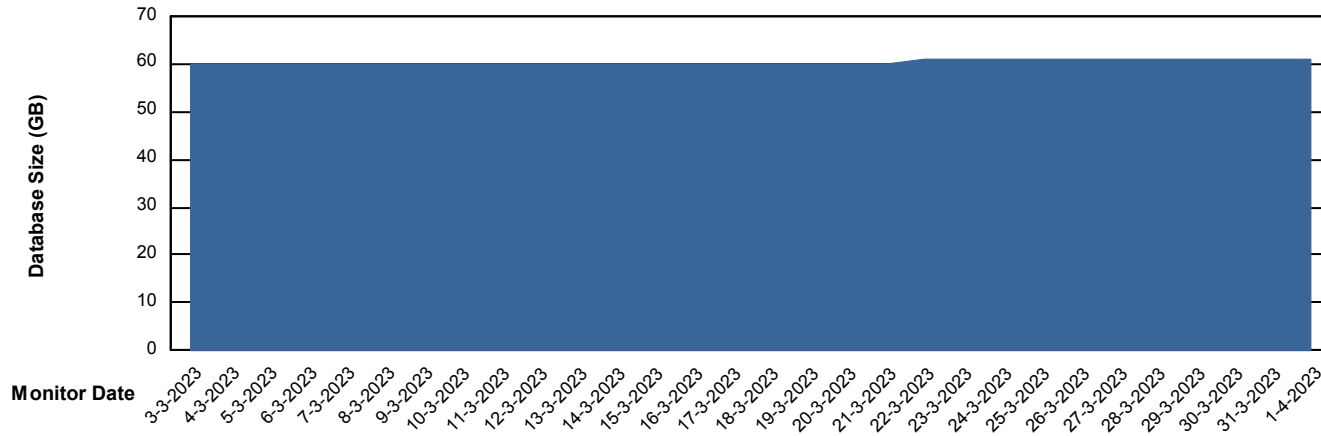

DATABASE SIZE ELJDB_Production

Database growth over last month