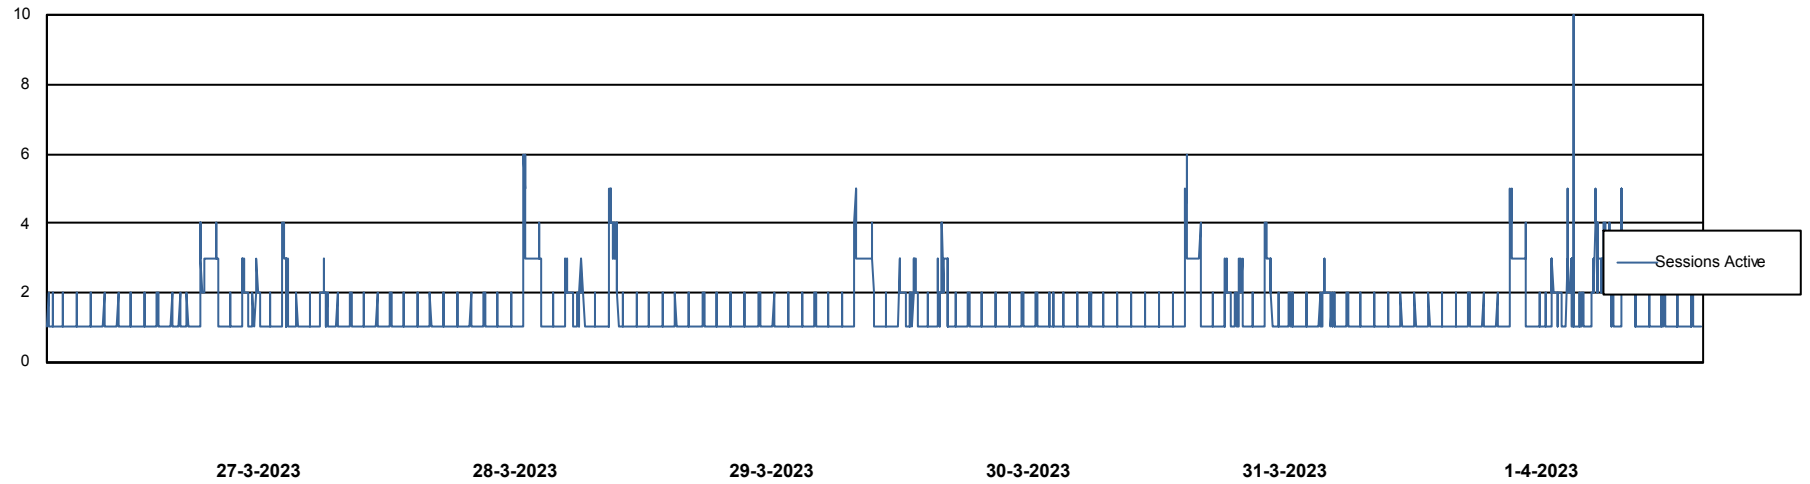

Weekly SLA Customer Report

Customer ELI_Production
Database ID 62

Database Performance ELIDB_BI

Weekly SLA Customer Report

Customer ELI_Production
Database ID 62

Database Performance ELIDB_BI_FUTURE

Weekly SLA Customer Report