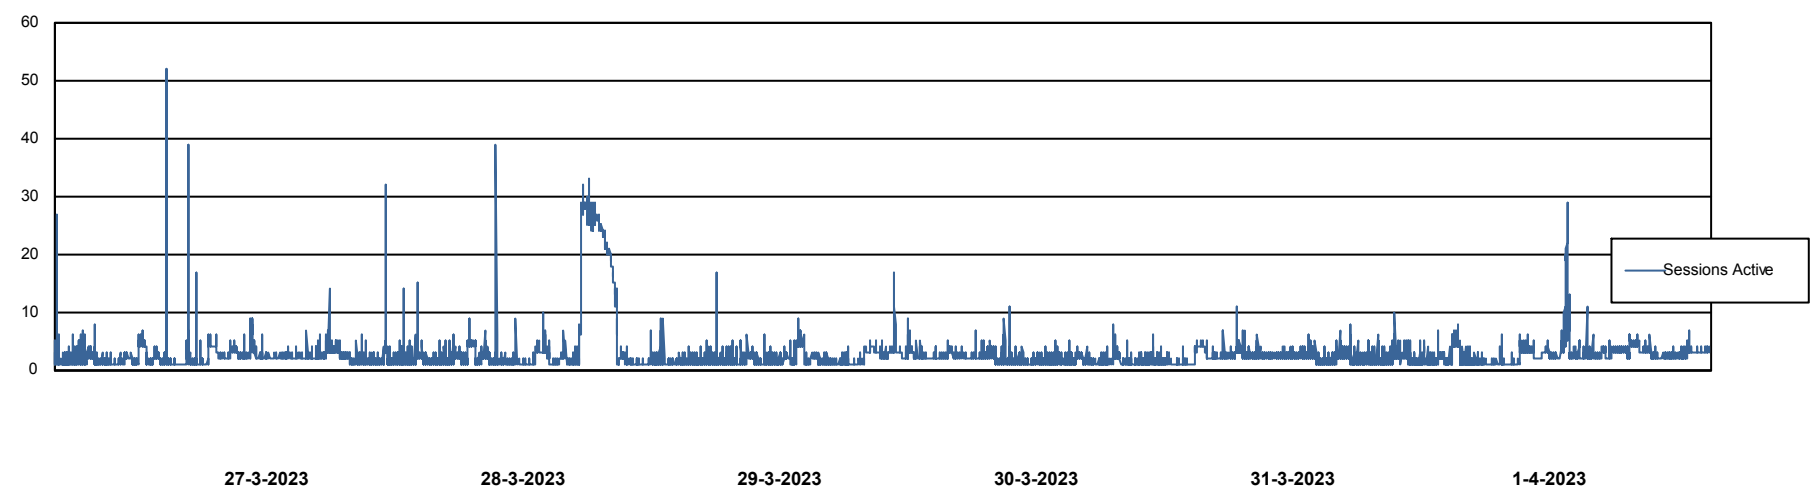

Weekly SLA Customer Report

Customer ELI_Production
Database ID 62

Database Performance ELIDB_BI

Weekly SLA Customer Report

Customer ELI_Production
Database ID 62

Database Performance ELIDB_BI_FUTURE

Weekly SLA Customer Report

Customer ELI_Production
Database ID 62

Database Performance ELIDB_Production

Weekly SLA Customer Report

Customer ELI_Production
Database ID 62

Database Performance ELIDB_Standby

DB Processes Max 1,000

Weekly SLA Customer Report