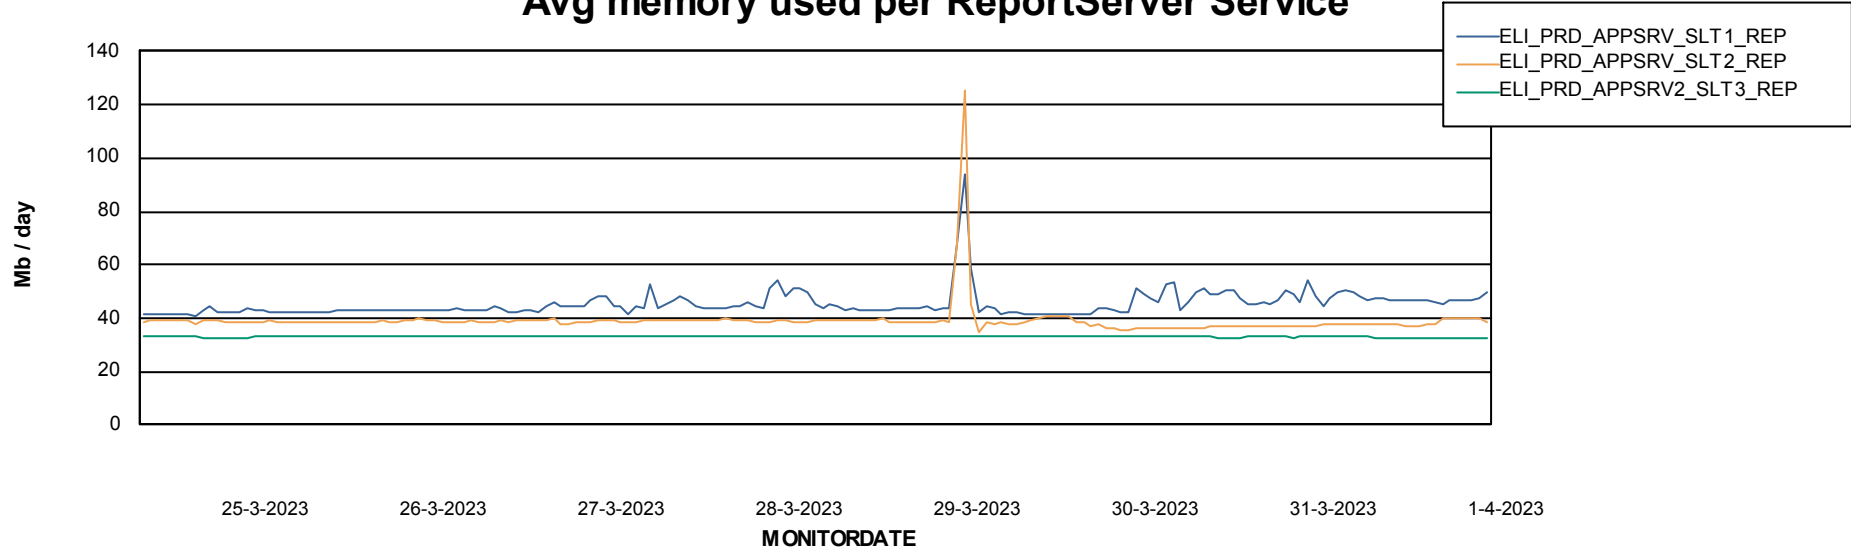

ABSSolute Application Server Services

Avg memory used per ReportServer Service