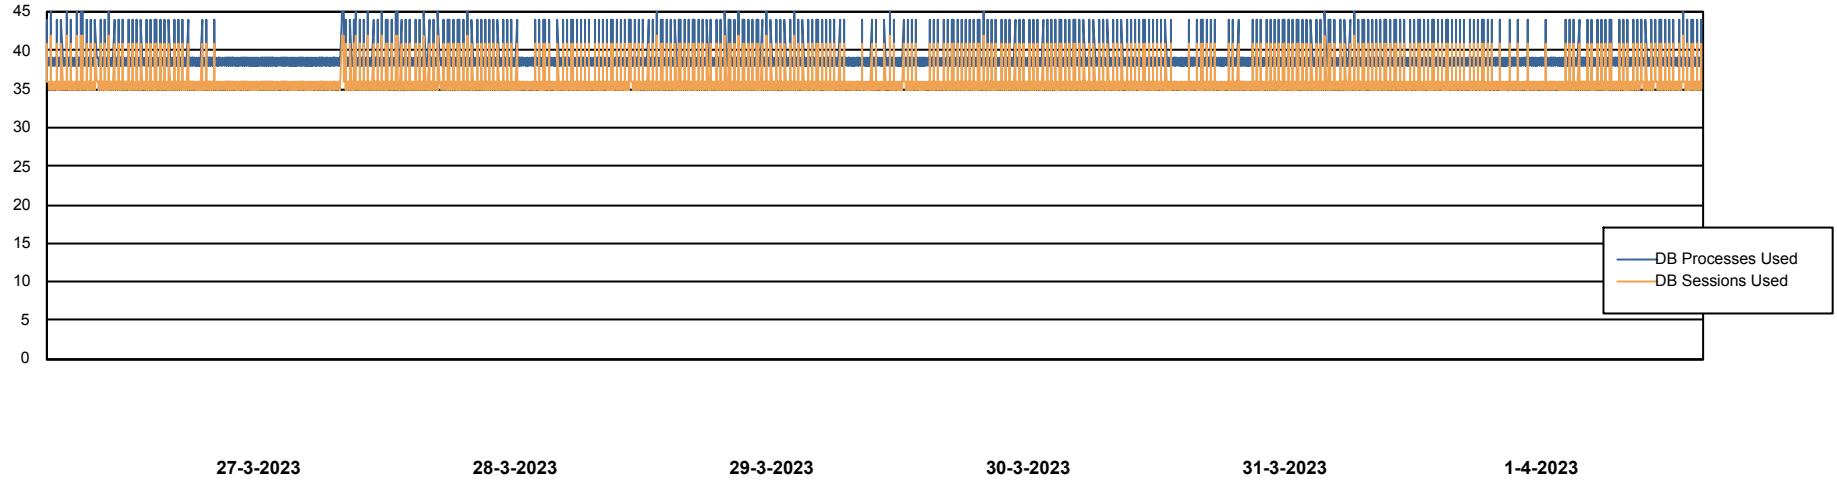

Customer ELI_Production
Database ID 62

Database Performance ELIDB_Production

Weekly SLA Customer Report

Customer ELI_Production
Database ID 62

Database Performance ELIDB_Standby

DB Processes Max 1,000

Weekly SLA Customer Report