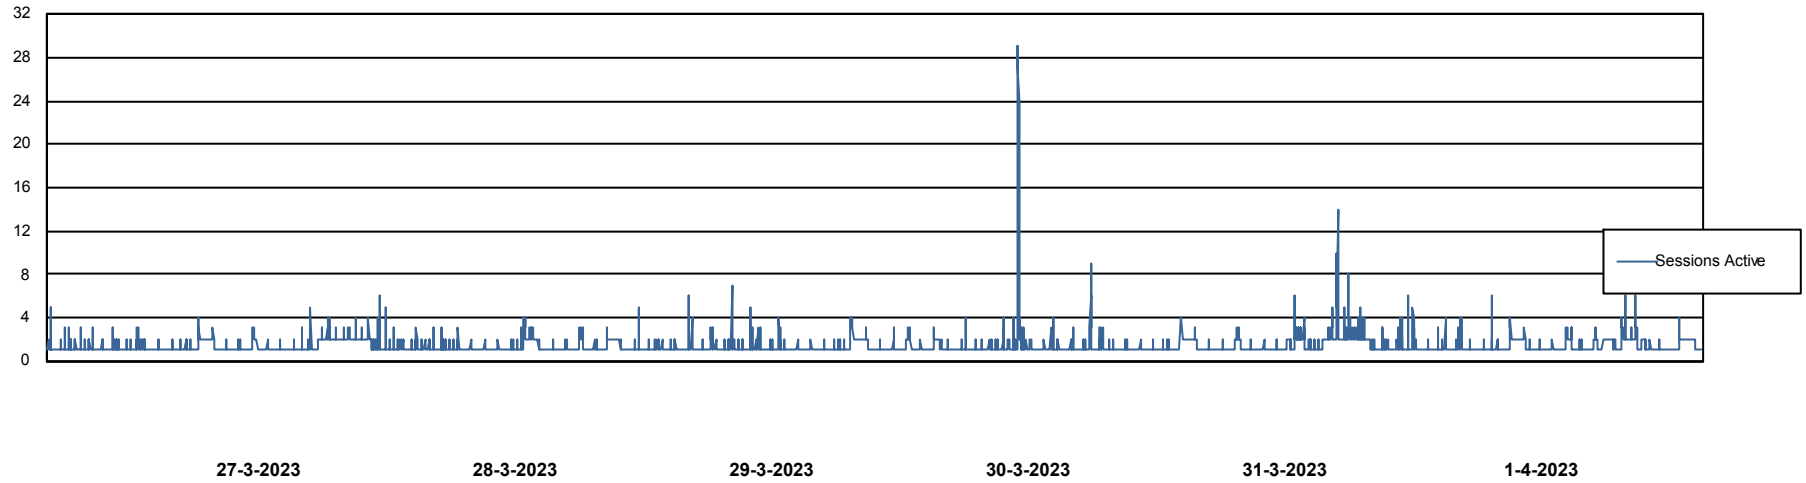

Weekly SLA Customer Report

Customer ELI_Production
 Database ID 62

Harddisk Usage ELI_PRD_BISRV_FUTURE

	Free disk space on / (%)	Total disk space on / (Gb)	Used disk space on / (Gb)	Free disk space on /backup (%)	Total disk space on /backup	Used disk space on /backup	Free disk space on /boot (%)	Total disk space on /boot (Gb)	Used disk space on /boot (Gb)	Free disk space on /u01 (%)
1-4-2023	35	34	22	55	299	135	69	1	0	50
31-3-2023	35	34	22	33	299	200	69	1	0	44
30-3-2023	35	34	22	43	299	172	69	1	0	44
29-3-2023	35	34	22	52	299	144	69	1	0	44
28-3-2023	35	34	22	61	299	118	69	1	0	44
27-3-2023	35	34	22	69	299	92	69	1	0	46
26-3-2023	35	34	22	74	299	77	69	1	0	51

Weekly SLA Customer Report

Customer ELI_Production
Database ID 62

Database Performance ELIDB_BI

Weekly SLA Customer Report

Customer ELI_Production
Database ID 62

Database Performance ELIDB_BI_FUTURE

Weekly SLA Customer Report