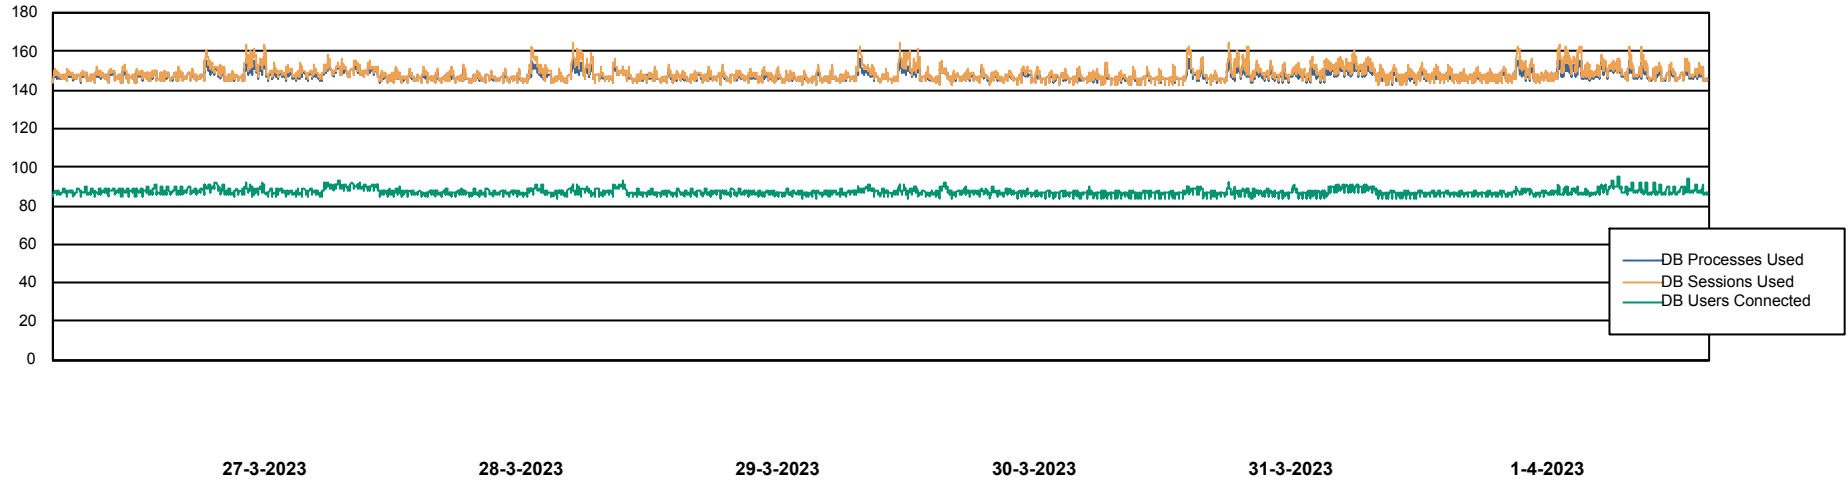

Database Performance ELIDB_BI