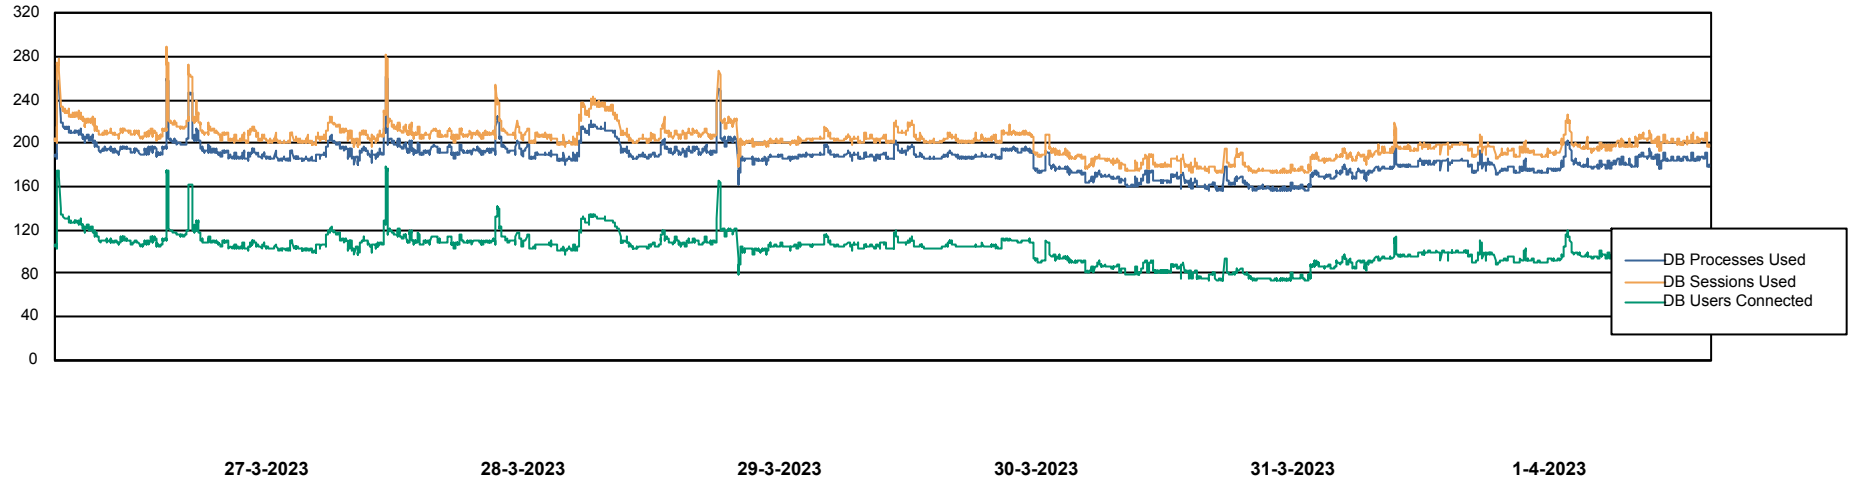

Weekly SLA Customer Report

Customer ELI_Production
Database ID 62

Database Performance ELIDB_BI

Weekly SLA Customer Report

Customer ELI_Production
Database ID 62

Database Performance ELIDB_BI_FUTURE

Weekly SLA Customer Report

Customer ELI_Production
Database ID 62

Database Performance ELIDB_Production

Weekly SLA Customer Report

Customer ELI_Production
Database ID 62

Database Performance ELIDB_Standby

DB Processes Max 1,000

Weekly SLA Customer Report