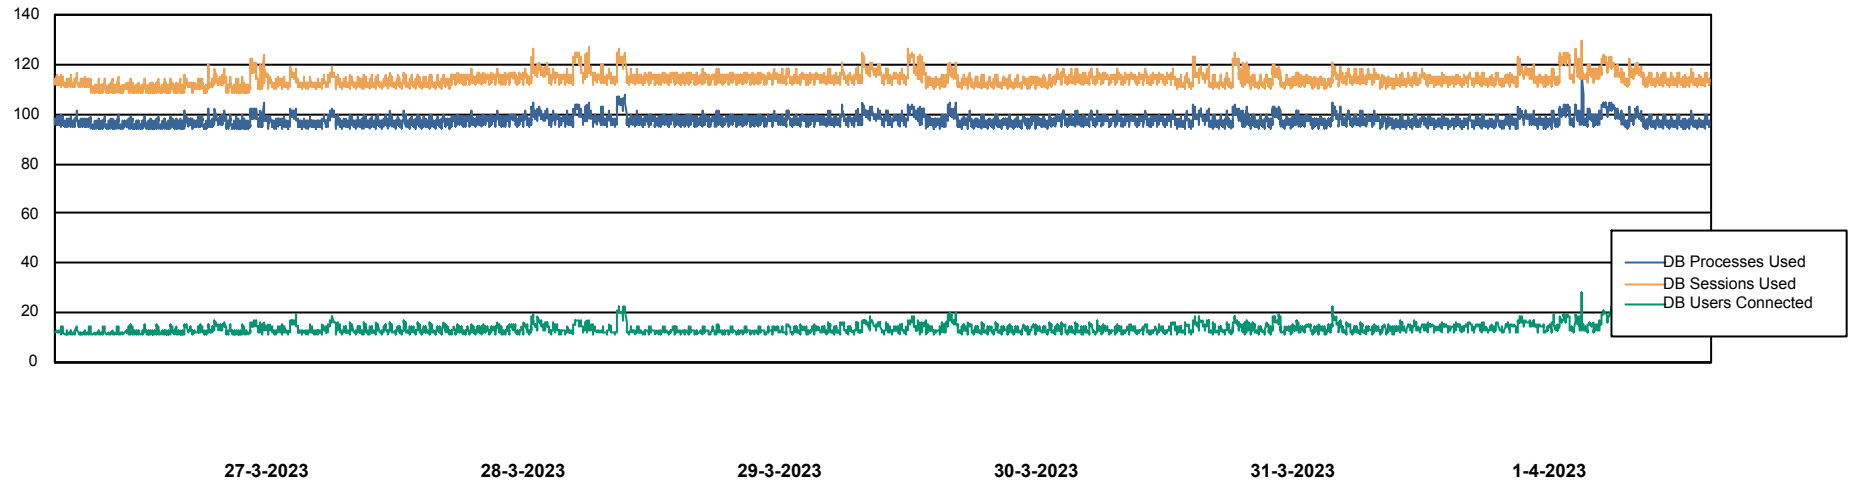

Weekly SLA Customer Report

Customer ELI_Production
Database ID 62

Database Performance ELIDB_BI

Weekly SLA Customer Report

Customer ELI_Production
Database ID 62

Database Performance ELIDB_BI_FUTURE

Weekly SLA Customer Report