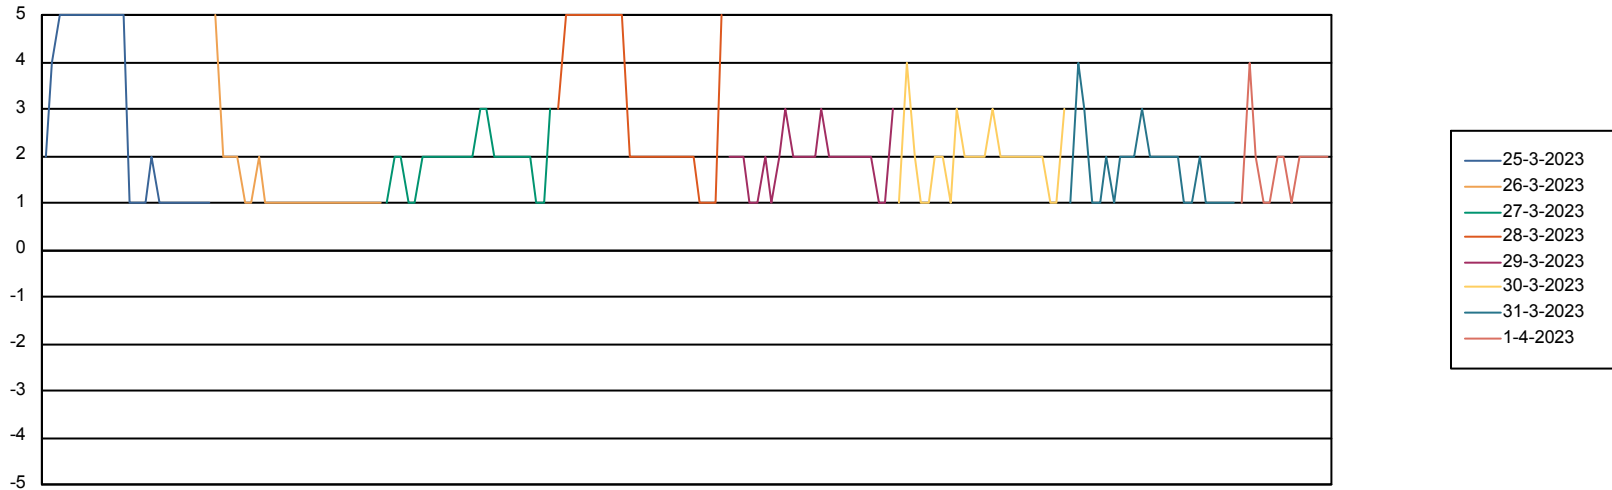

zo, 26-03-2023 None
vr, 31-03-2023 None
di, 28-03-2023 None
do, 30-03-2023 None
do, 30-03-2023 None
vr, 31-03-2023 None

Standby Database Health ELI_Production

Recovery lag for last 7 days