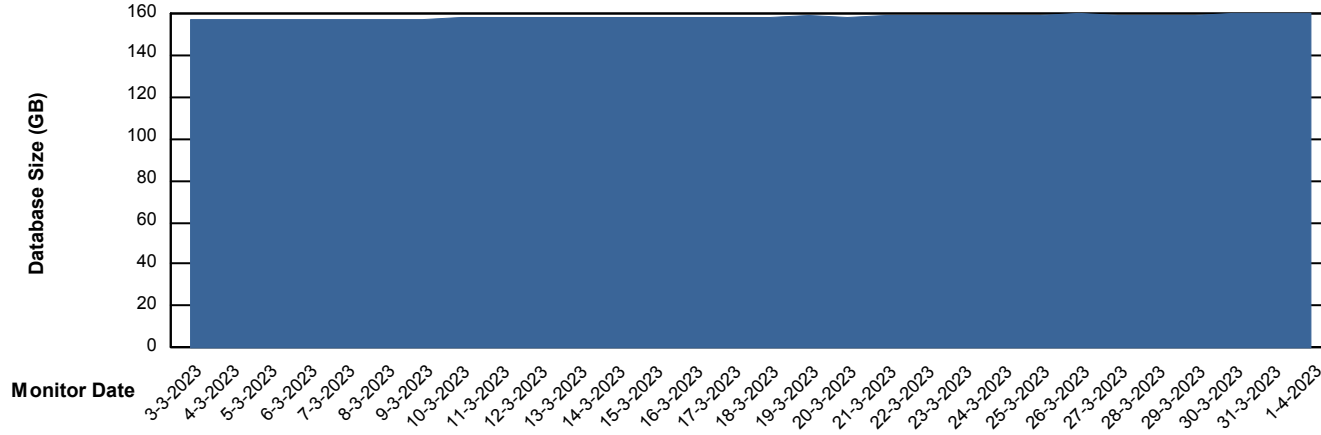

Customer ELI_Production
Database ID 62

Database Performance ELIDB_Production

Weekly SLA Customer Report

Customer ELI_Production
Database ID 62

Database Performance ELIDB_Standby

DB Processes Max 1,000

Weekly SLA Customer Report

Customer ELI_Production
Database ID 62

DATABASE SIZE ELIDB_BI

Database growth over last month

DATABASE SIZE ELIDB_BI_FUTURE

Database growth over last month

Weekly SLA Customer Report

Customer ELI_Production
Database ID 62