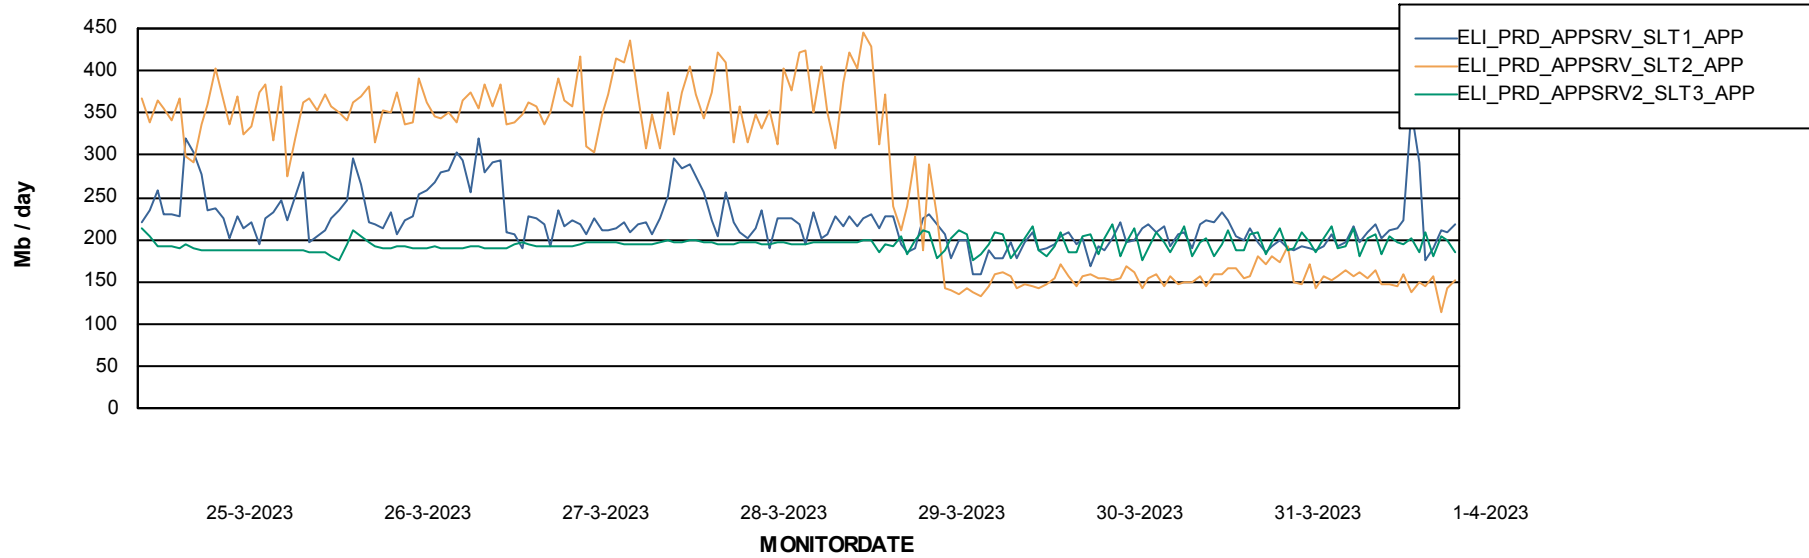

ABSSolute Application Server Services

Avg memory used per ABS Server Service