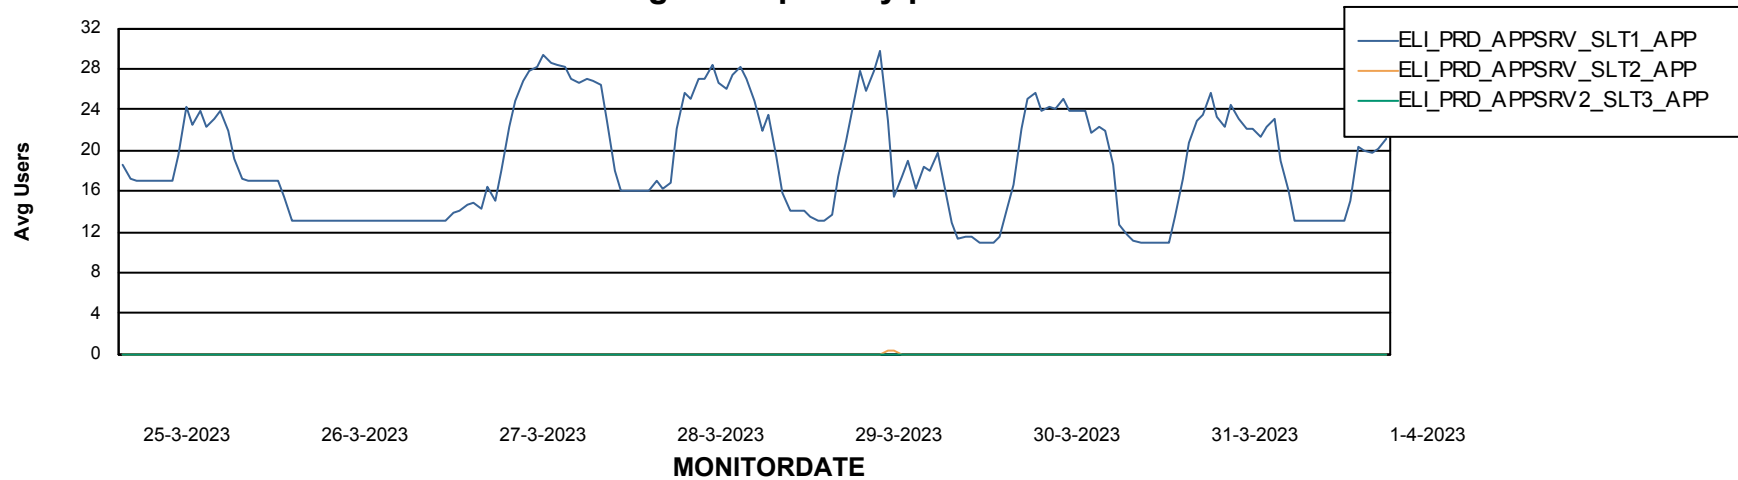

Avg users per day per ABS server