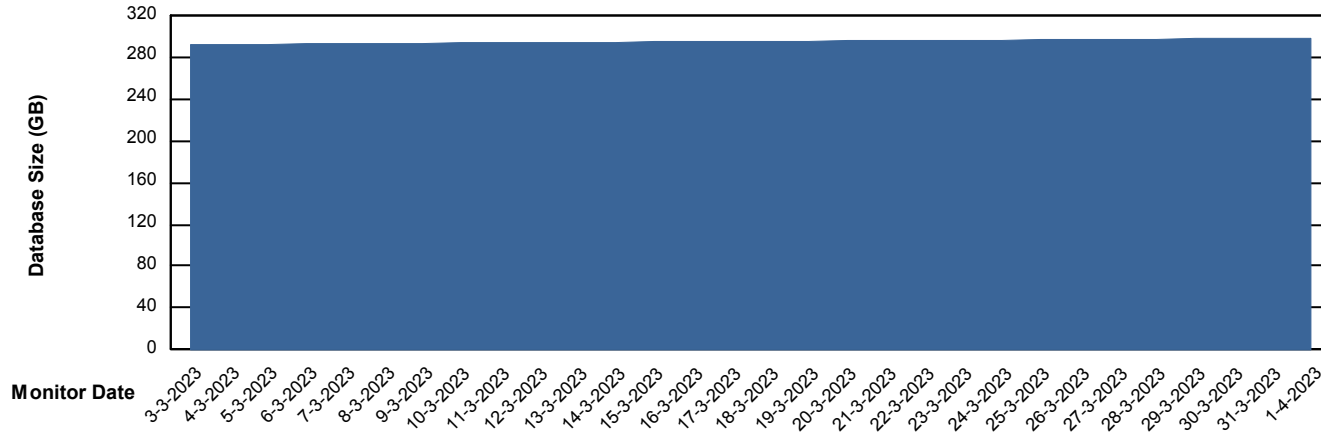

Customer ELI_Production
Database ID 62

DATABASE SIZE ELIDB_BI

Database growth over last month

DATABASE SIZE ELIDB_BI_FUTURE

Database growth over last month

Weekly SLA Customer Report

Customer ELI_Production
Database ID 62

DATABASE SIZE ELIDB_Production

Database growth over last month

Weekly SLA Customer Report

Customer ELI_Production
 Database ID 62

Database Tablespace ELIDB_BI

Date	Tablespace Name	Filesize (Gb)	Usedsize (Gb)	Percentage free
1-4-2023	ABSDATA	84	72	15
	INDX	104	86	17
31-3-2023	ABSDATA	84	72	15
	INDX	104	86	18
30-3-2023	ABSDATA	84	72	15
	INDX	104	86	18
29-3-2023	ABSDATA	84	72	15
	INDX	104	86	18
28-3-2023	ABSDATA	84	71	15
	INDX	104	86	18
27-3-2023	ABSDATA	84	72	15
	INDX	104	85	18
26-3-2023	ABSDATA	84	72	15
	INDX	104	85	18