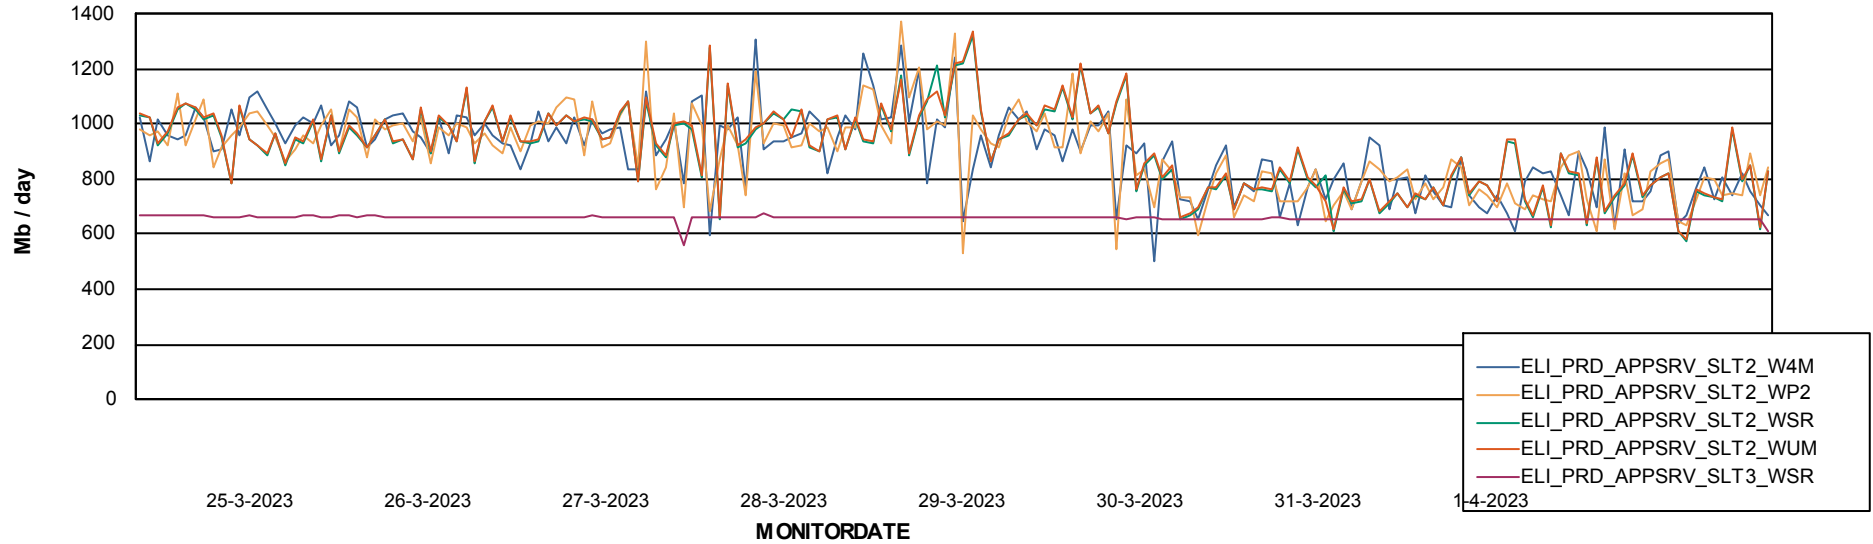

ABSSolute Application Server Services

Avg memory used per ABS Web component