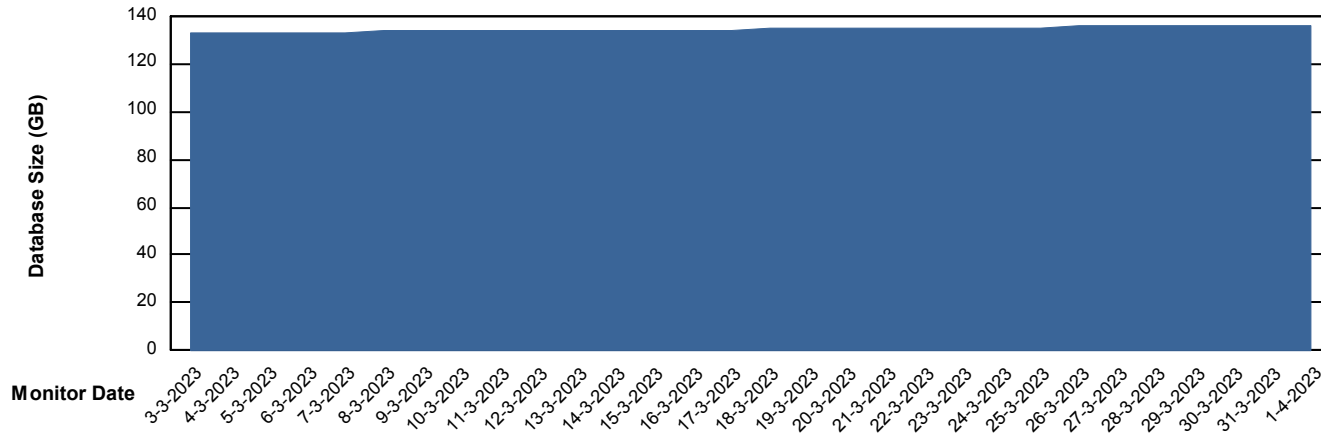

Customer ELI_Production
Database ID 62

DATABASE SIZE ELIDB_BI

Database growth over last month

DATABASE SIZE ELIDB_BI_FUTURE

Database growth over last month

Weekly SLA Customer Report

Customer ELI_Production
Database ID 62

DATABASE SIZE ELIDB_Production

Database growth over last month

Weekly SLA Customer Report

Customer ELI_Production
 Database ID 62

Database Tablespace ELIDB_BI

Date	Tablespace Name	Filesize (Gb)	Usedsize (Gb)	Percentage free
1-4-2023	ABSDATA	84	72	15
	INDX	104	86	17
31-3-2023	ABSDATA	84	72	15
	INDX	104	86	18
30-3-2023	ABSDATA	84	72	15
	INDX	104	86	18
29-3-2023	ABSDATA	84	72	15
	INDX	104	86	18
28-3-2023	ABSDATA	84	71	15
	INDX	104	86	18
27-3-2023	ABSDATA	84	72	15
	INDX	104	85	18
26-3-2023	ABSDATA	84	72	15
	INDX	104	85	18