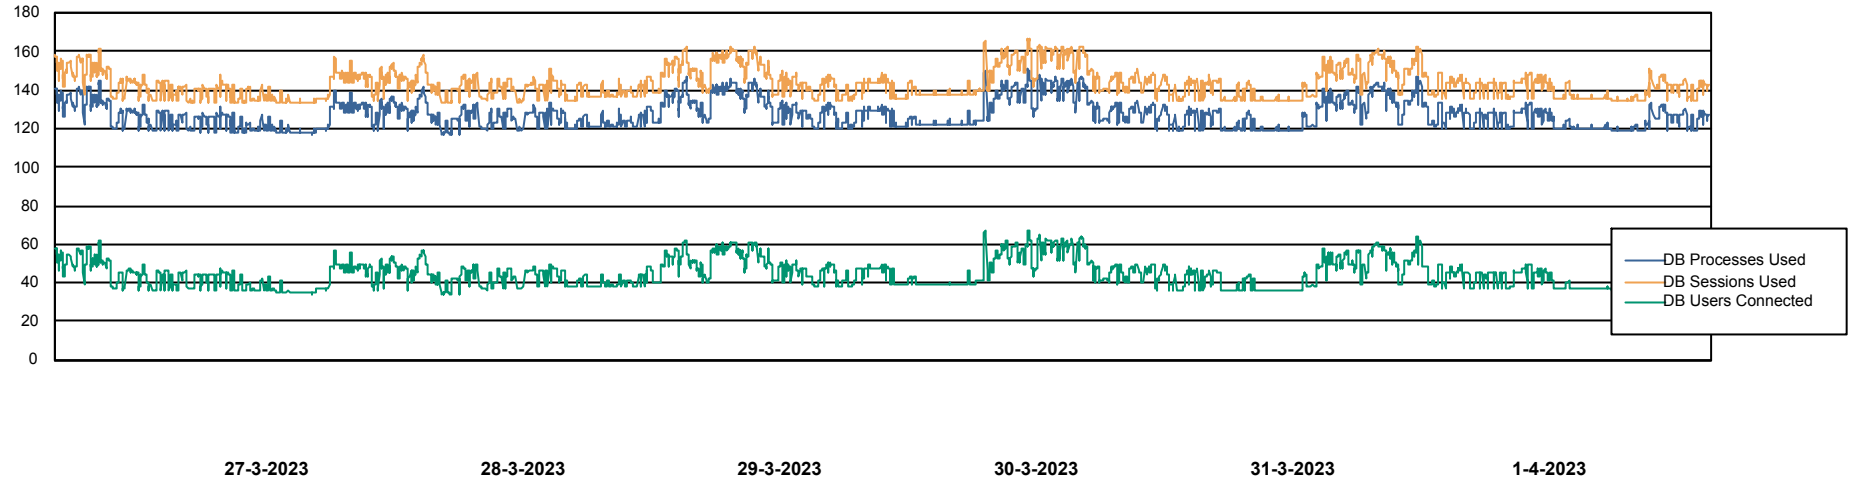

Weekly SLA Customer Report

Customer ECL_Production
Database ID 156

Harddisk Usage ECL_PRD_ECLABS-WEB

	Free disk space on C: (%)	Total disk space on C: (Gb)	Used disk space on C: (Gb)
1-4-2023	68	99	32
31-3-2023	68	99	32
30-3-2023	68	99	32
29-3-2023	68	99	32
28-3-2023	68	99	32
27-3-2023	68	99	32
26-3-2023	68	99	32

Weekly SLA Customer Report

Customer ECL_Production
Database ID 156

Database Performance ECL_PRD_ECLABS_DB_Production

Weekly SLA Customer Report

Customer ECL_Production
Database ID 156

Database Performance ECL_TEST_ECLABS-TEST_DB_STB (ECL_Standby DB)