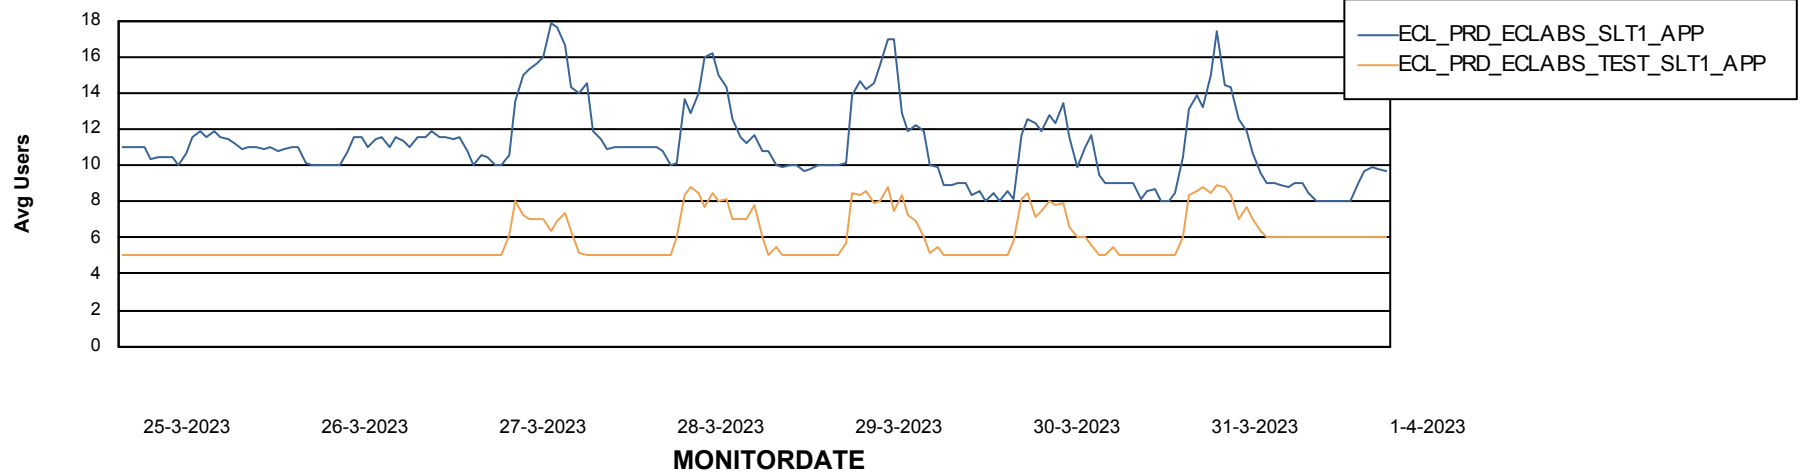

Avg users per day per ABS server