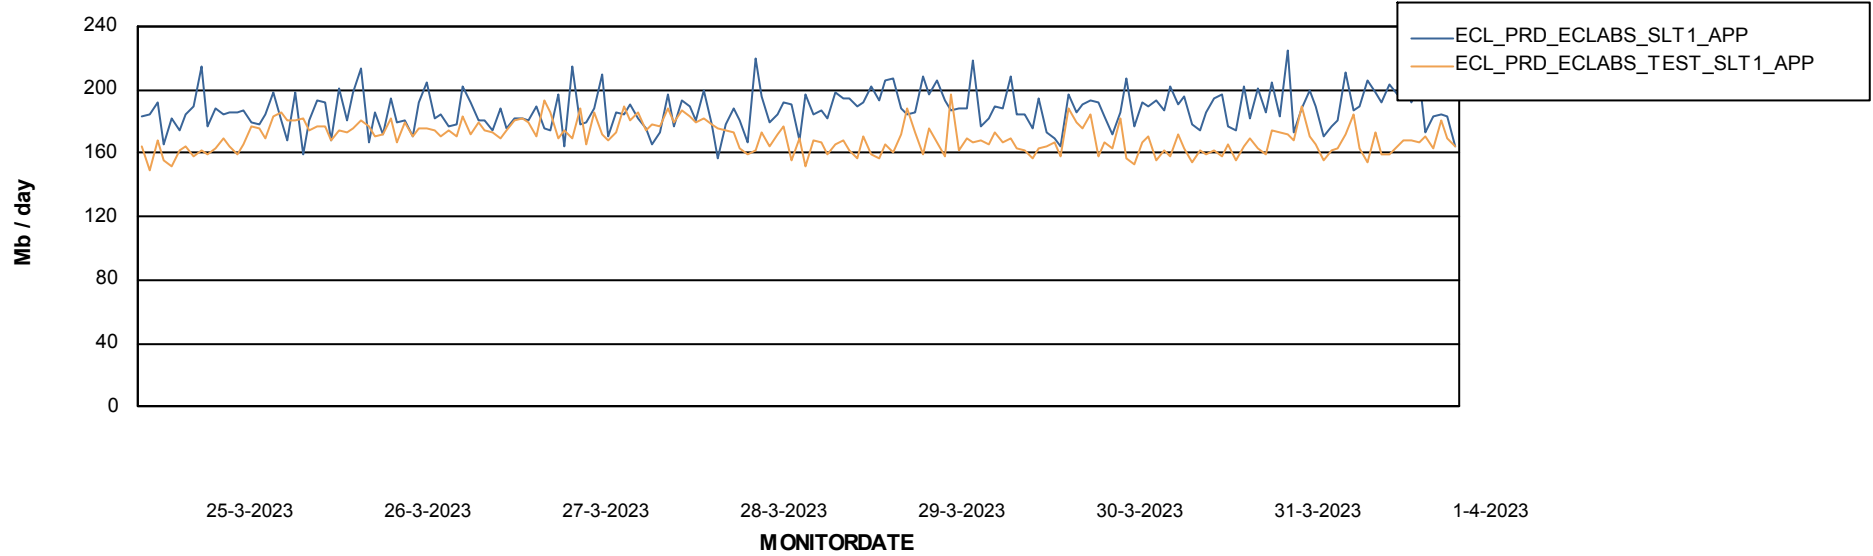

ABSSolute Application Server Services

Avg memory used per ABS Server Service