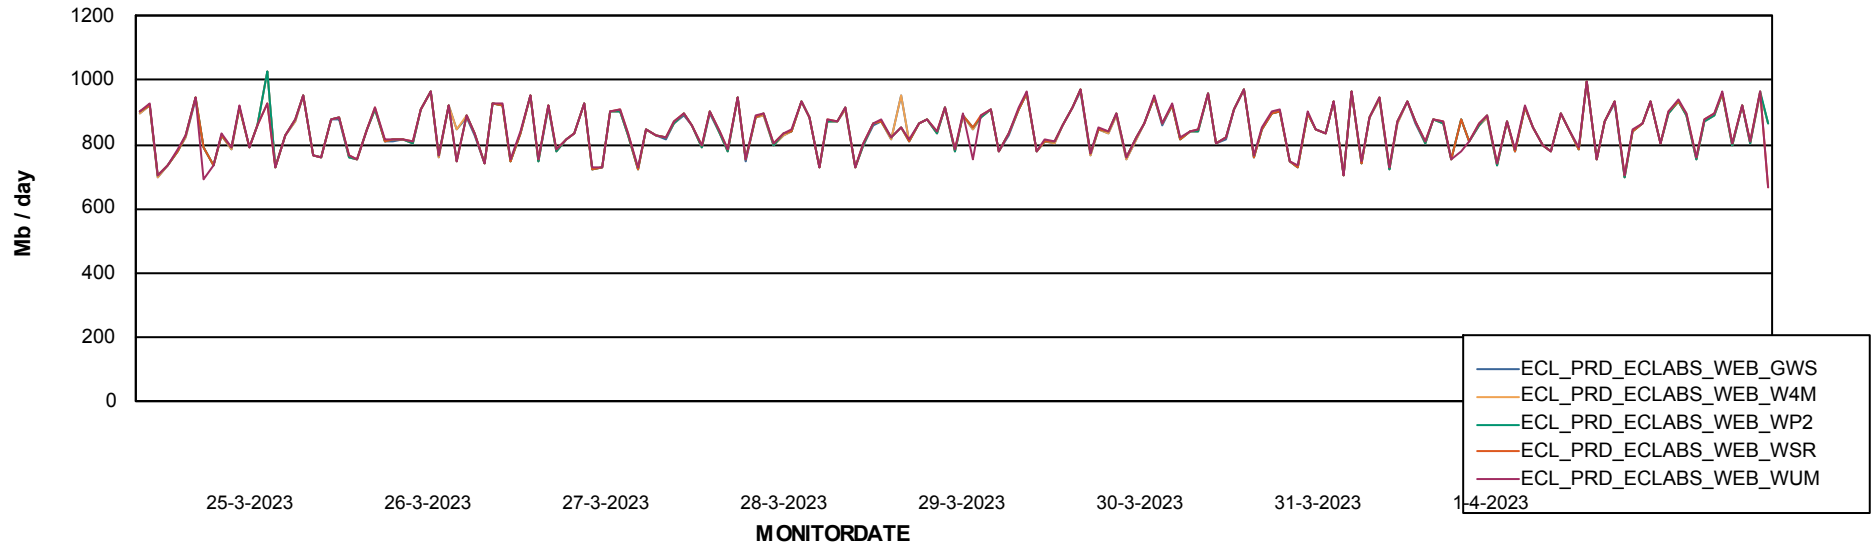

ABSSolute Web Component Services

Avg memory used per ABS Web component