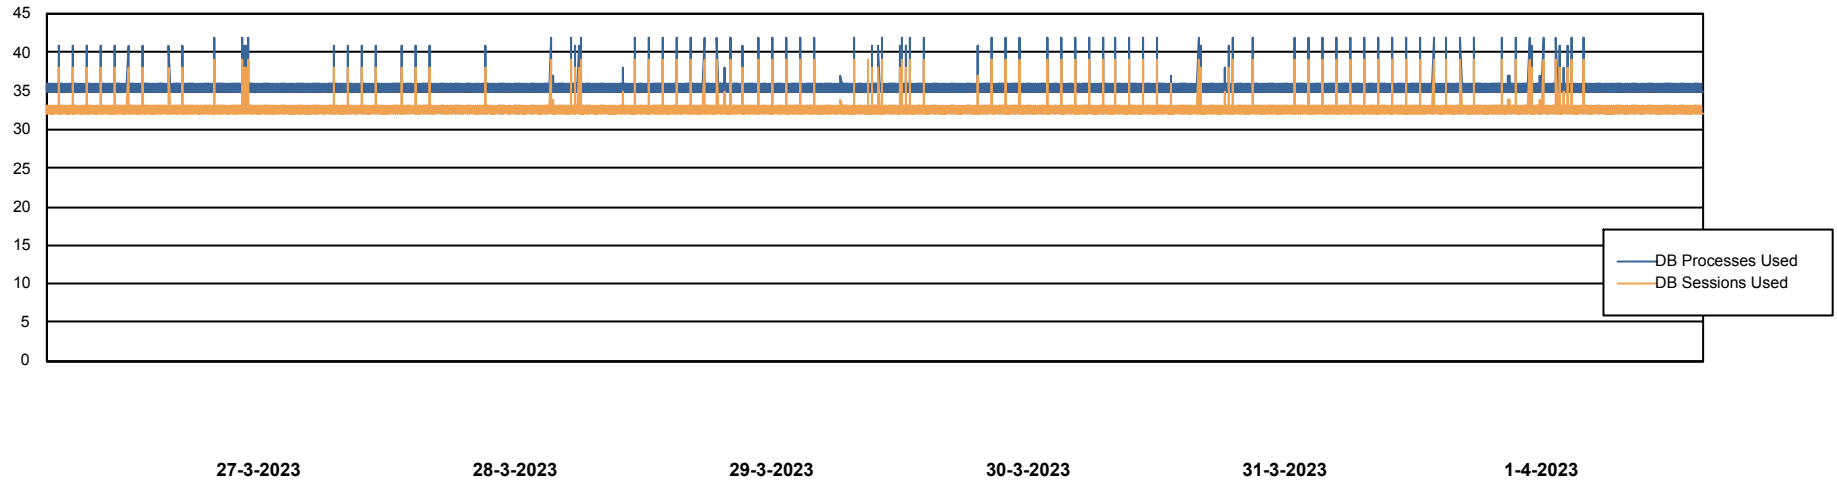

Database Performance ECL_TEST_ECLABS-TEST_DB_STB (ECL_Standby DB)

DB Processes Max 1,000