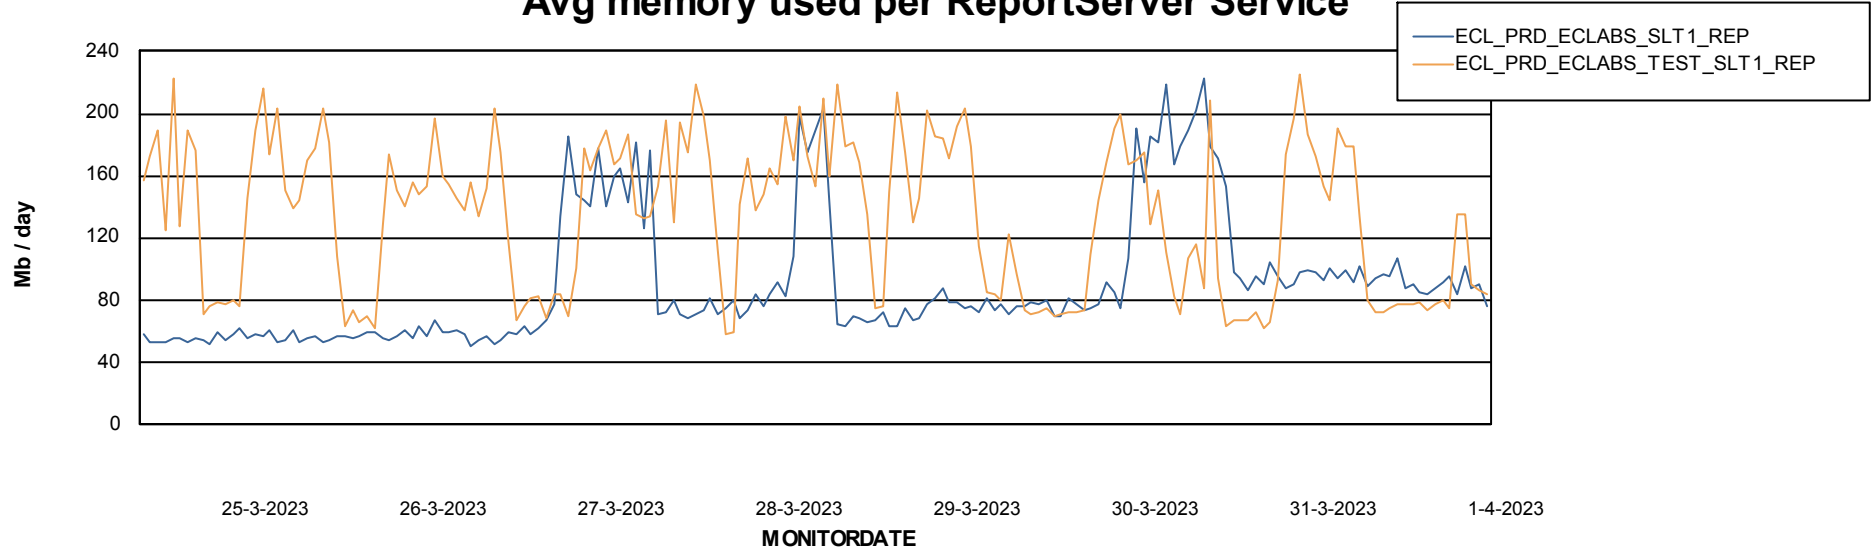

Avg memory used per ABS Server Service

Avg users per day per ABS server

Weekly SLA Customer Report

Customer ECL_Production
Database ID 156

ABSSolute Application ReportServer Services

Avg memory used per ReportServer Service