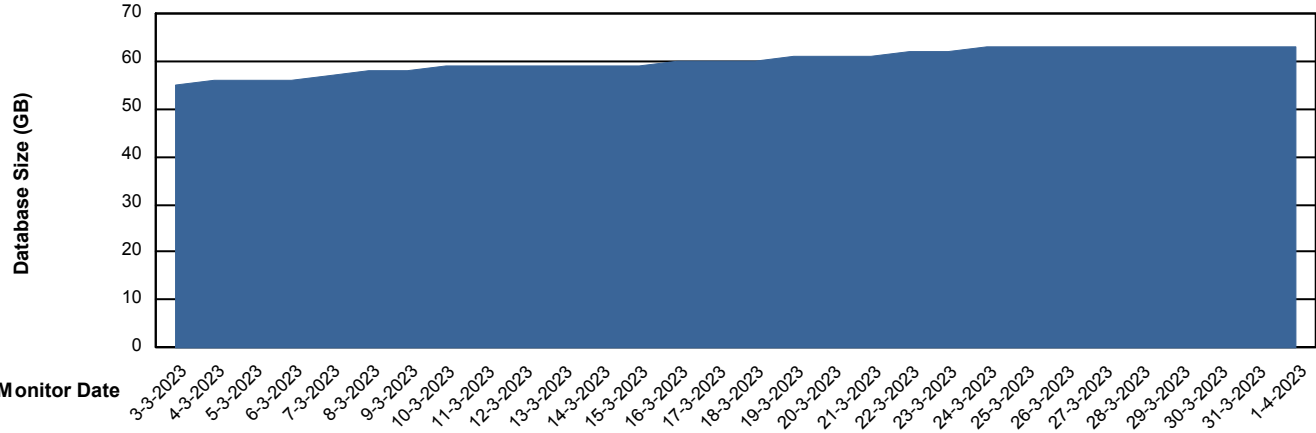

DB Processes Max 1,000

Weekly SLA Customer Report

Customer ECL_Production
 Database ID 156

DATABASE SIZE ECL_PRD_ECLABS_DB_Production

Database growth over last month

Database Tablespace ECL_PRD_ECLABS_DB_Production