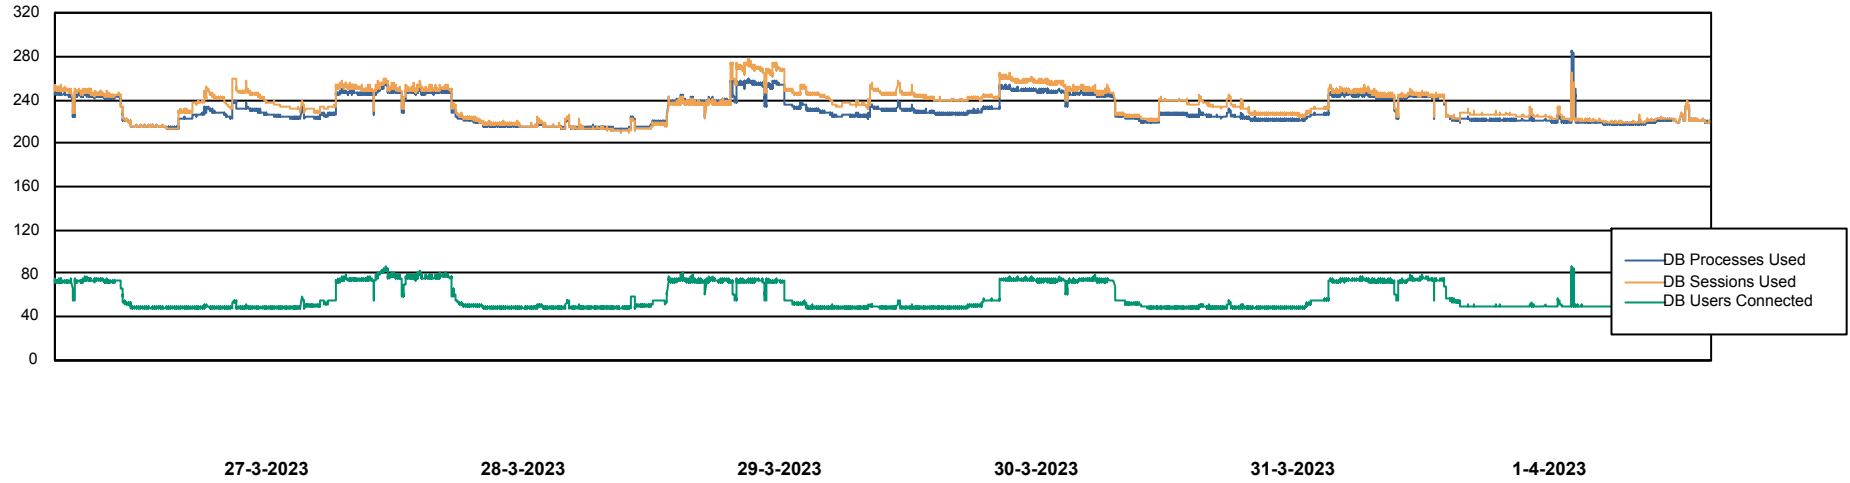

Database Performance CLODB_PRD_CLO-ORA01