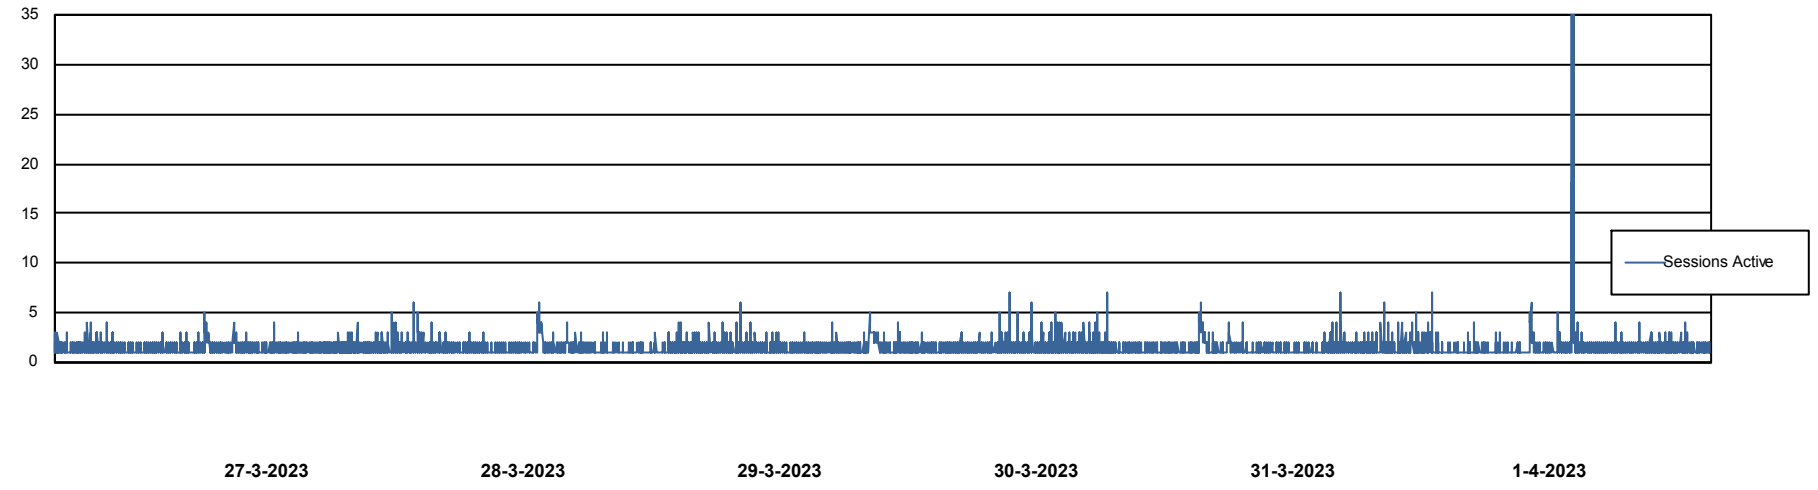

Database Performance CLODB_PRD_CLO-ORA01