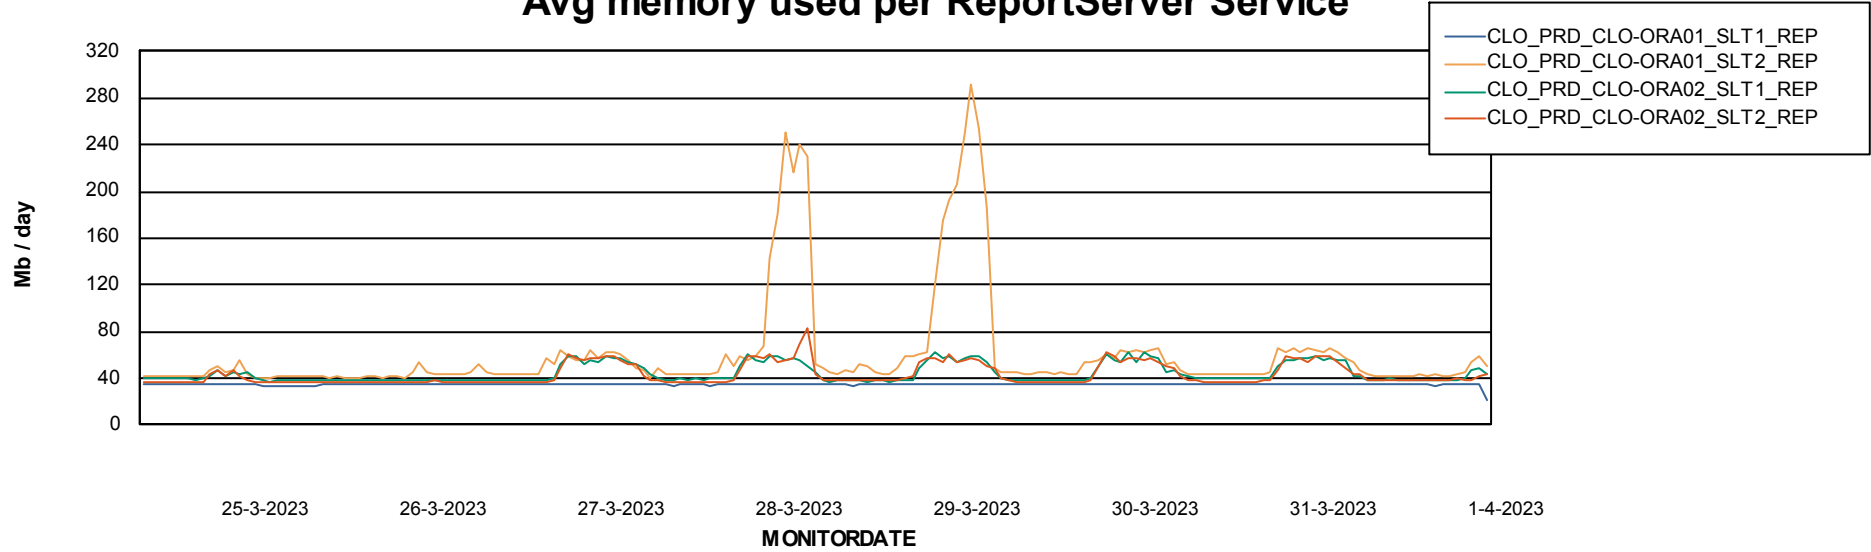

ABSSolute Application ReportServer Services

Avg memory used per ReportServer Service