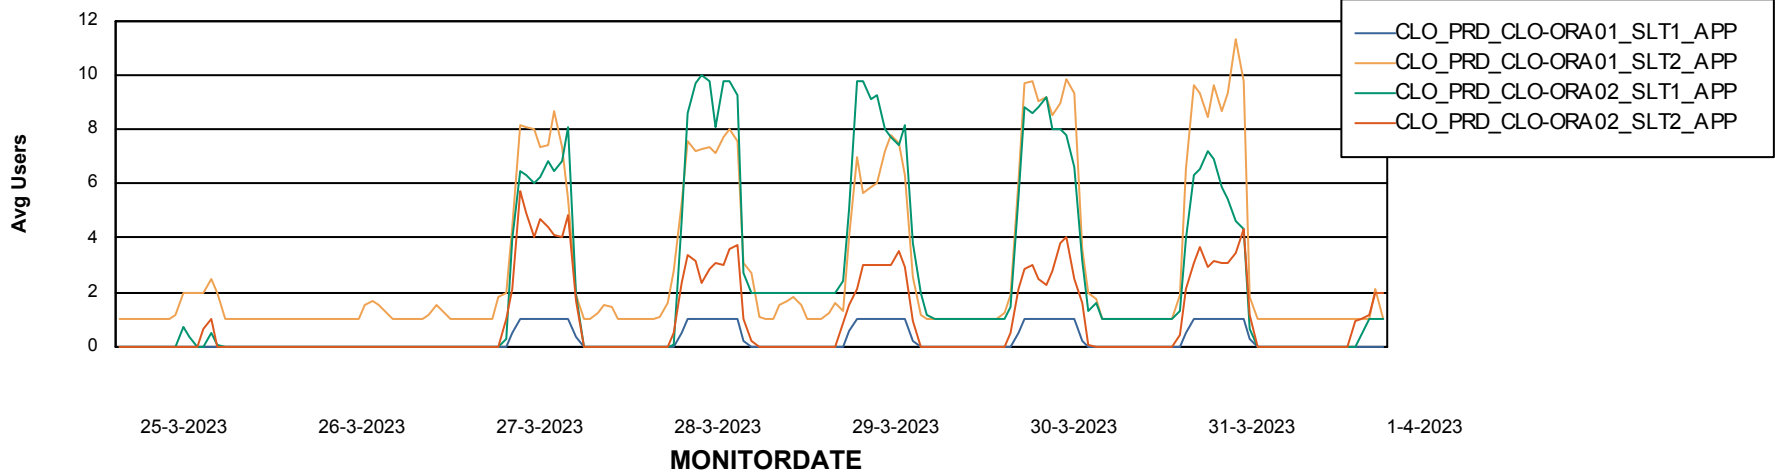

Avg users per day per ABS server