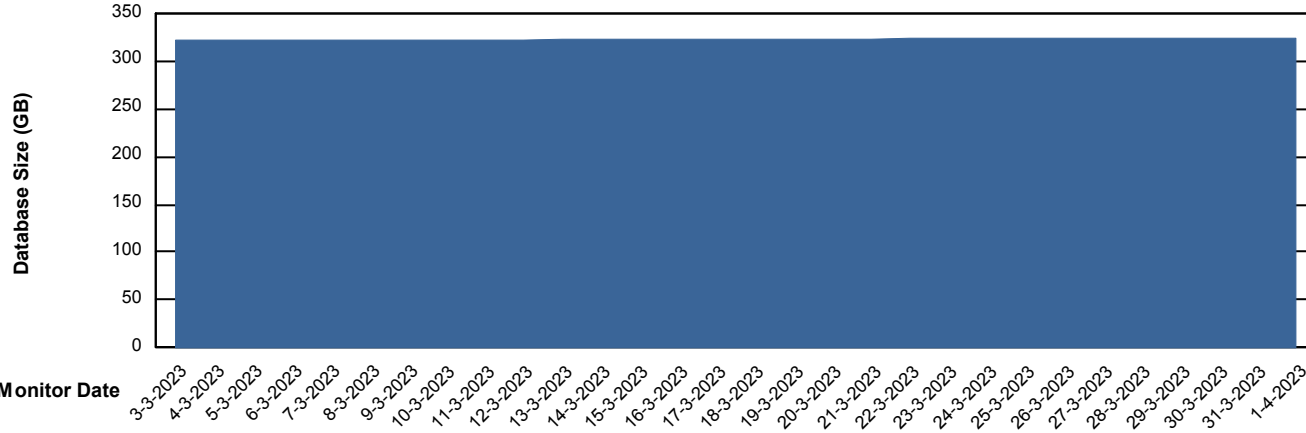

DATABASE SIZE CLODB_PRD_CLO-ORA01

Database growth over last month