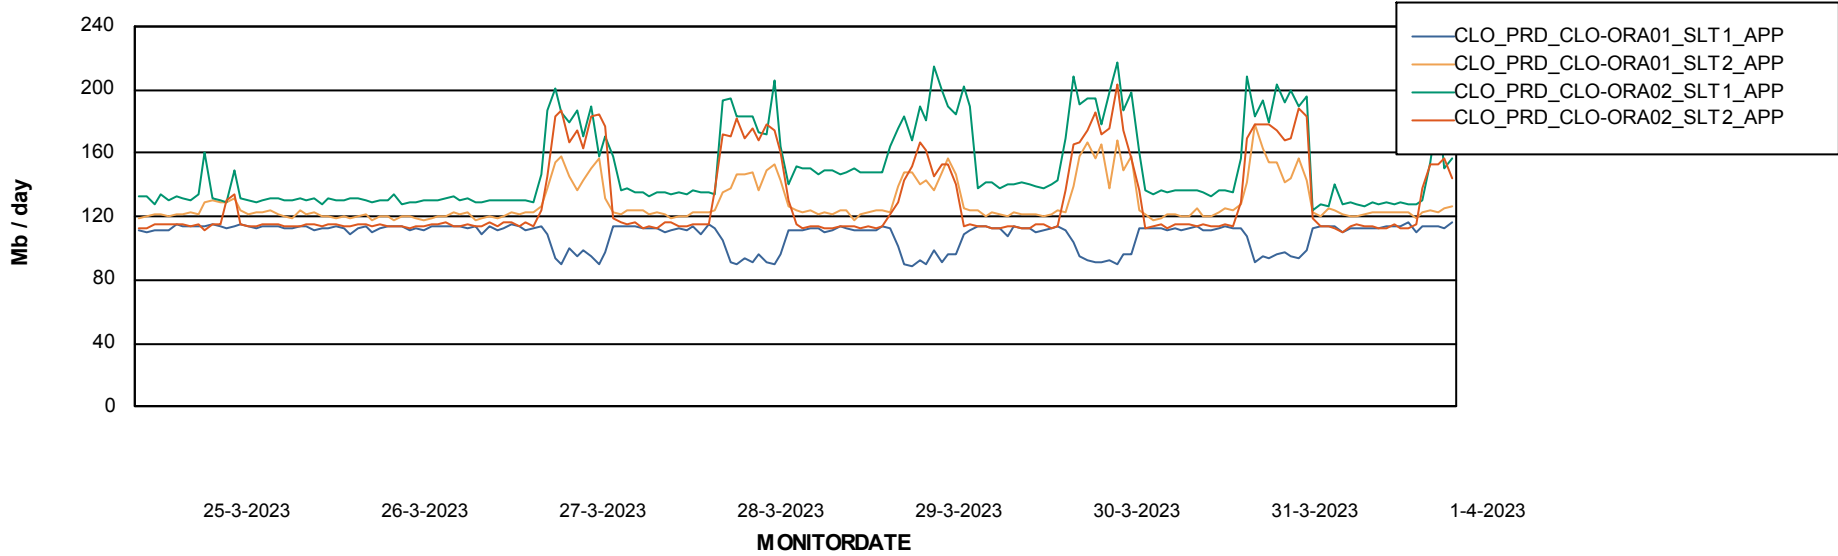

ABSSolute Application Server Services

Avg memory used per ABS Server Service