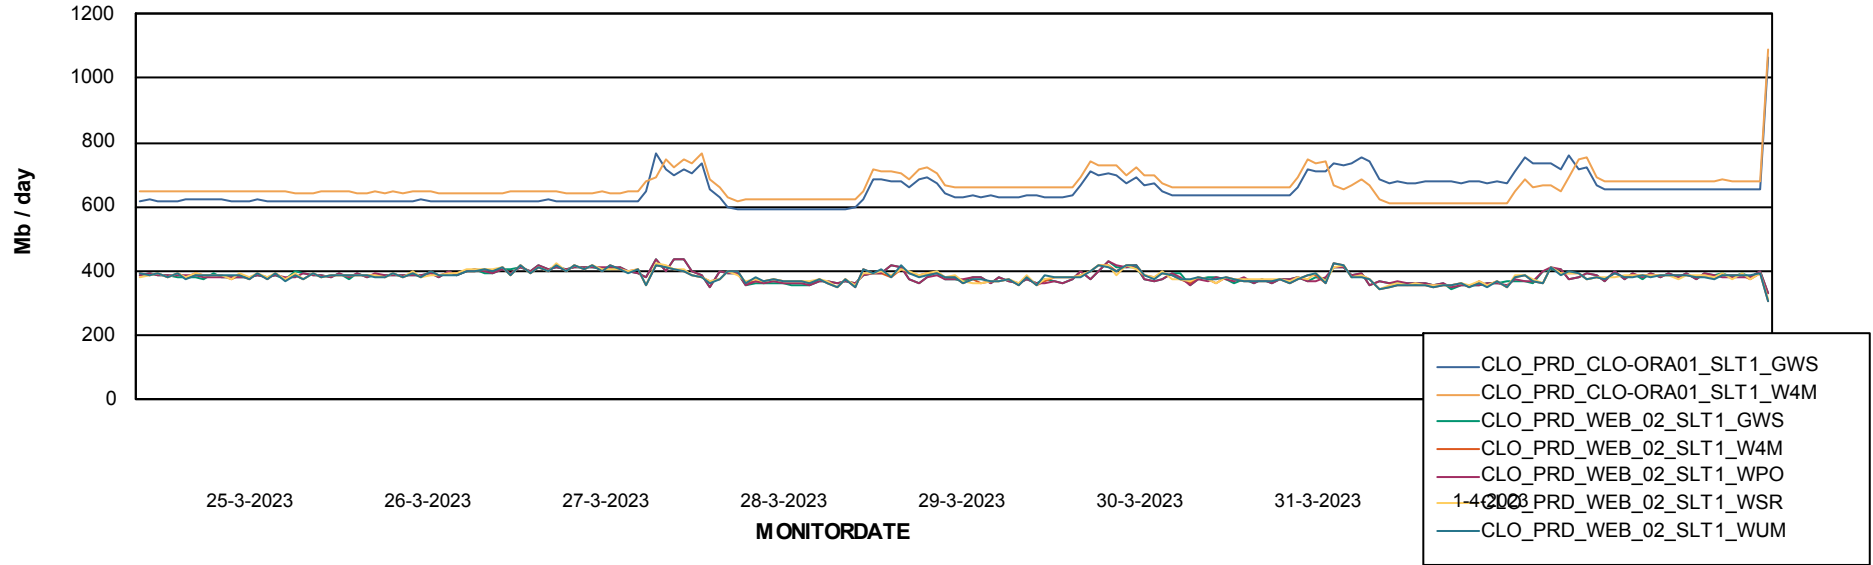

ABSSolute Web Component Services

Avg memory used per ABS Web component