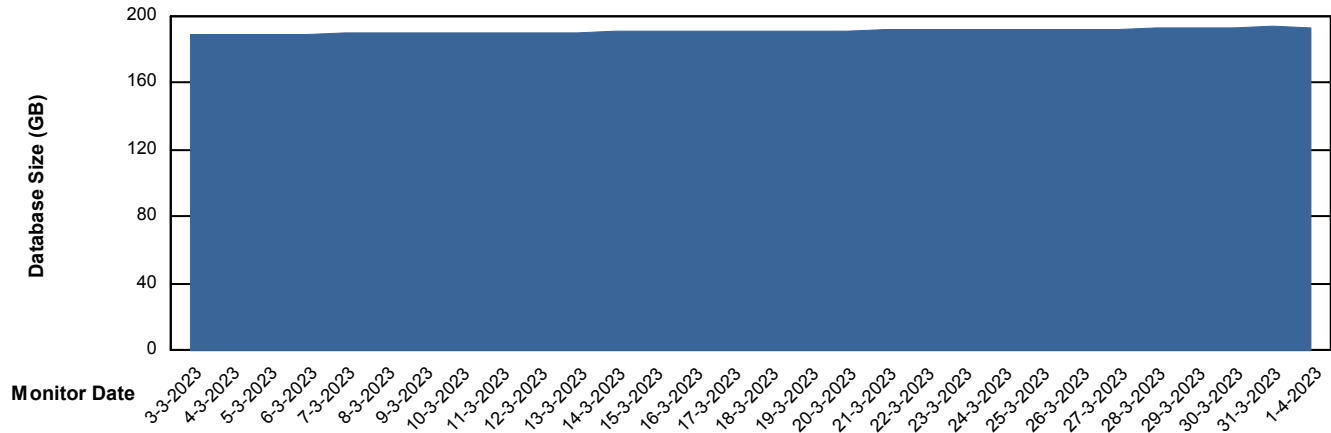

Weekly SLA Customer Report

Customer BNL_Production
Database ID 83

Database Performance BNL_EMCC

Weekly SLA Customer Report

Customer BNL_Production
Database ID 83

Database Performance BNLDB_Production_New

Weekly SLA Customer Report

Customer BNL_Production
Database ID 83

Database Performance BNLDB_Standby

Weekly SLA Customer Report

Customer BNL_Production
Database ID 83

DATABASE SIZE BNL_EMCC

Database growth over last month

DATABASE SIZE BNLDB_Production_New

Database growth over last month

Weekly SLA Customer Report

Customer BNL_Production
 Database ID 83

Database Tablespace BNLDB_Production_New

Date	Tablespace Name	Filesize (Gb)	Usedsize (Gb)	Percentage free
1-4-2023	ABSDATA	105	83	21
	INDX	200	102	49
31-3-2023	ABSDATA	105	83	21
	INDX	200	102	49
30-3-2023	ABSDATA	105	83	21
	INDX	200	102	49
29-3-2023	ABSDATA	105	83	22
	INDX	200	101	49
28-3-2023	ABSDATA	105	82	22
	INDX	200	101	49
27-3-2023	ABSDATA	105	83	22
	INDX	200	101	50
26-3-2023	ABSDATA	105	82	22
	INDX	200	101	50