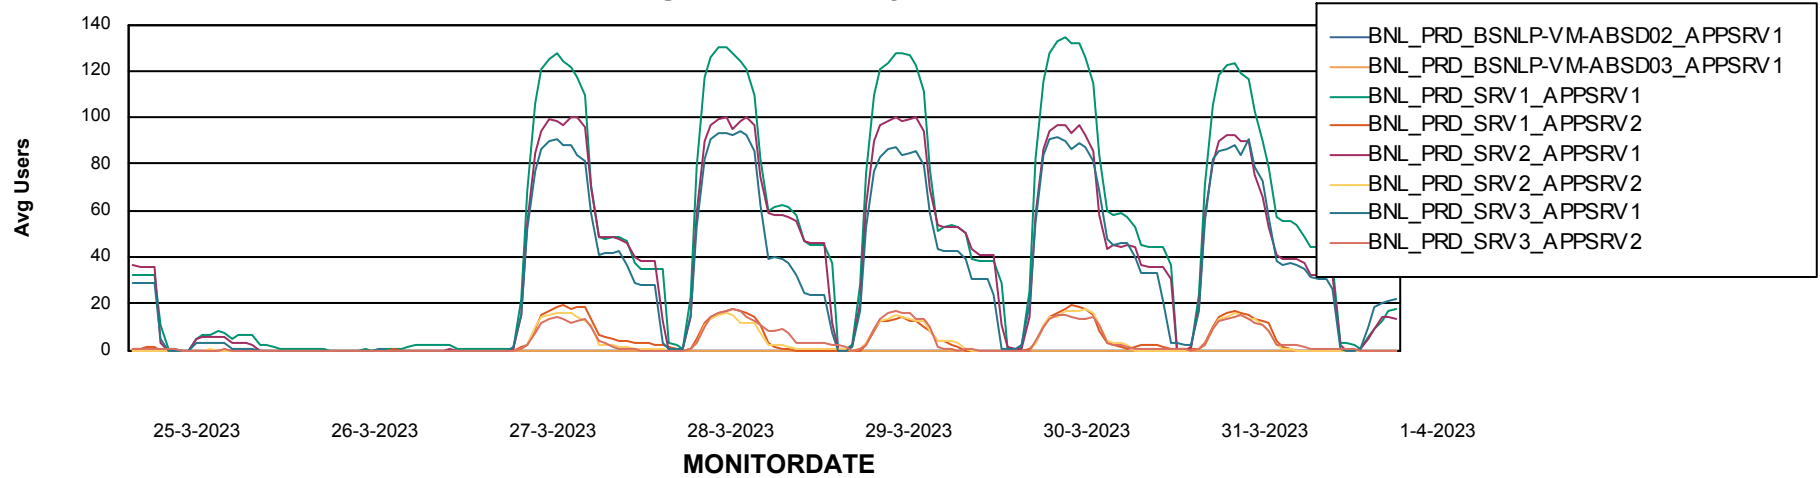

Standby Database Health BNL_Production

Recovery lag for last 7 days

Weekly SLA Customer Report

Customer BNL_Production
Database ID 83

ABSSolute Application Server Services

Avg memory used per ABS Server Service

Avg users per day per ABS server

Weekly SLA Customer Report

Customer BNL_Production
Database ID 83

ABSSolute Web Component Services

Avg memory used per ReportServer Service

Weekly SLA Customer Report

Customer BNL_Production
Database ID 83