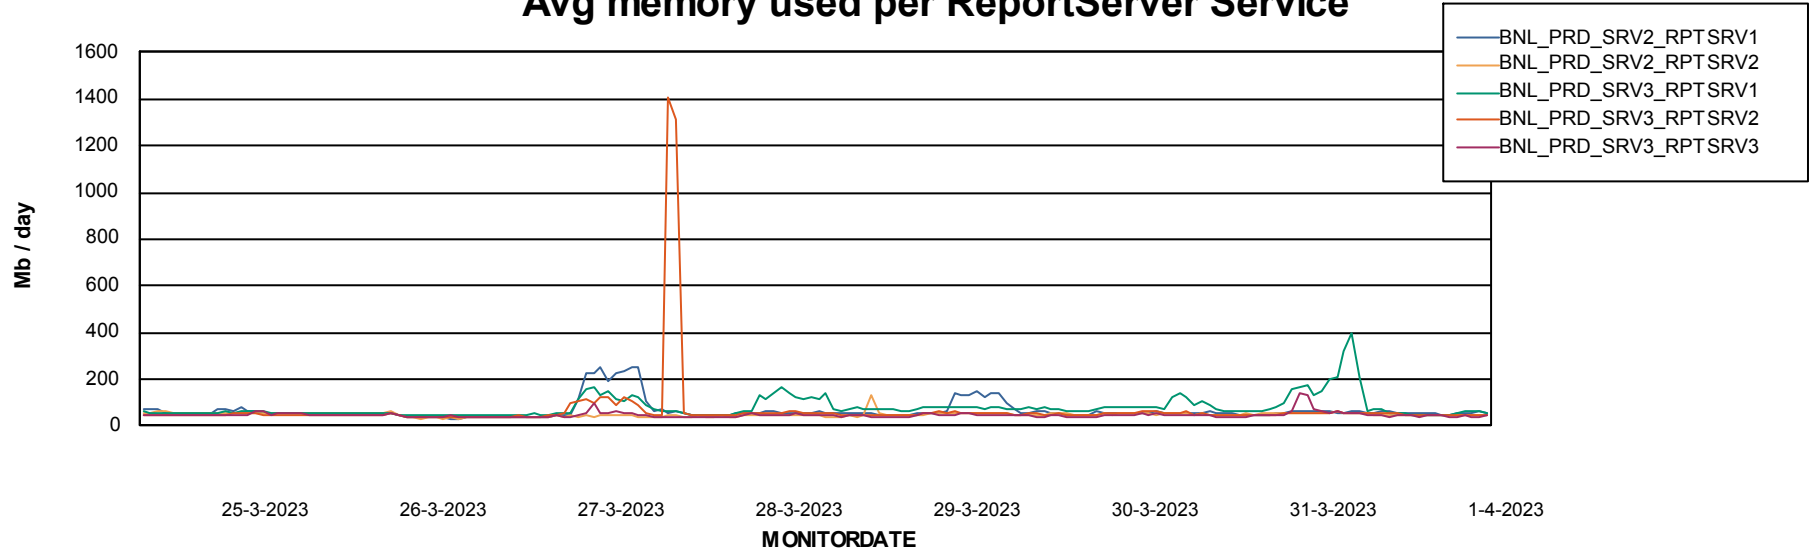

Avg users per day per ABS server

Weekly SLA Customer Report

Customer BNL_Production
Database ID 83

ABSSolute Web Component Services

Avg memory used per ReportServer Service

Weekly SLA Customer Report

Customer BNL_Production
Database ID 83