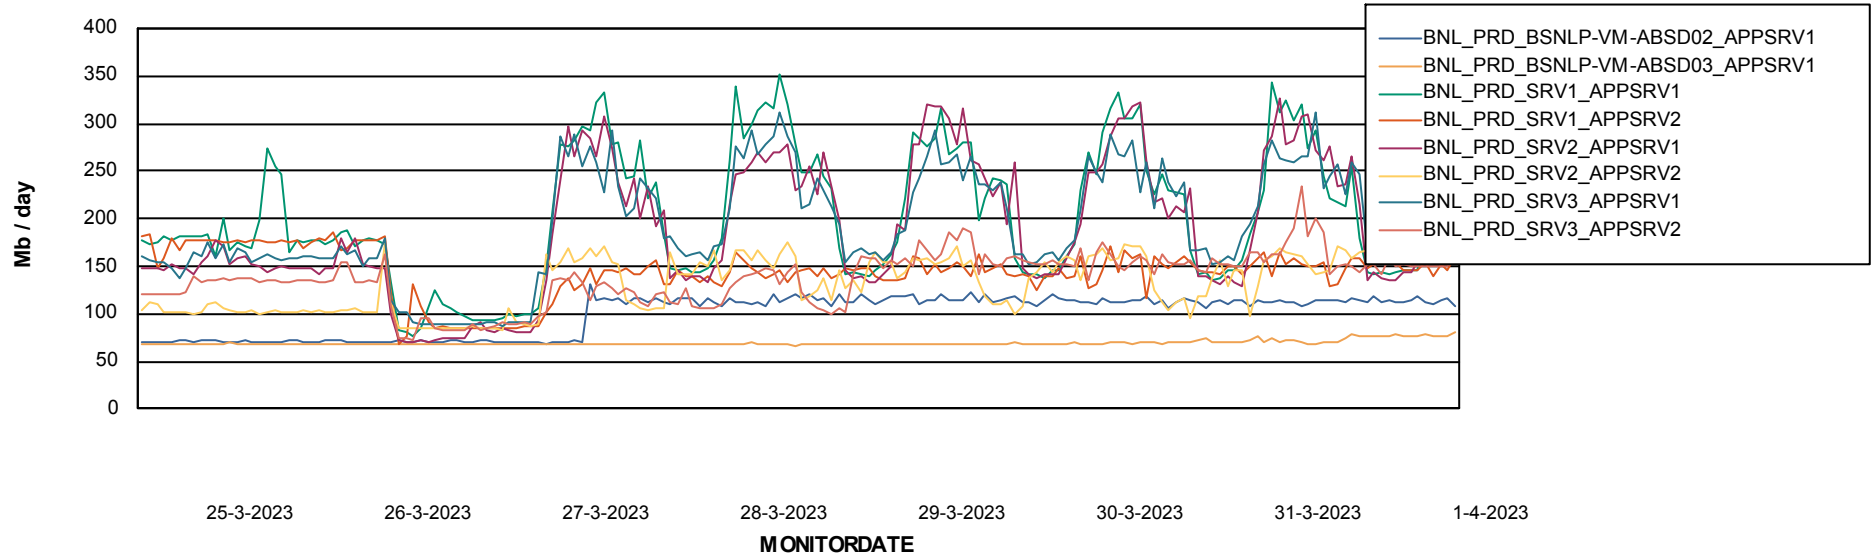

Database growth over last month

Weekly SLA Customer Report

Customer BNL_Production
 Database ID 83

Database Tablespace BNLDB_Production_New

Date	Tablespace Name	Filesize (Gb)	Usedsize (Gb)	Percentage free
1-4-2023	ABSDATA	105	83	21
	INDX	200	102	49
31-3-2023	ABSDATA	105	83	21
	INDX	200	102	49
30-3-2023	ABSDATA	105	83	21
	INDX	200	102	49
29-3-2023	ABSDATA	105	83	22
	INDX	200	101	49
28-3-2023	ABSDATA	105	82	22
	INDX	200	101	49
27-3-2023	ABSDATA	105	83	22
	INDX	200	101	50
26-3-2023	ABSDATA	105	82	22
	INDX	200	101	50

Standby Database Health BNL_Production

Recovery lag for last 7 days

Weekly SLA Customer Report

Customer BNL_Production
Database ID 83

ABSSolute Application Server Services

Avg memory used per ABS Server Service

Avg users per day per ABS server

Weekly SLA Customer Report

Customer BNL_Production
Database ID 83

ABSSolute Web Component Services

Avg memory used per ReportServer Service

Weekly SLA Customer Report

Customer BNL_Production
Database ID 83