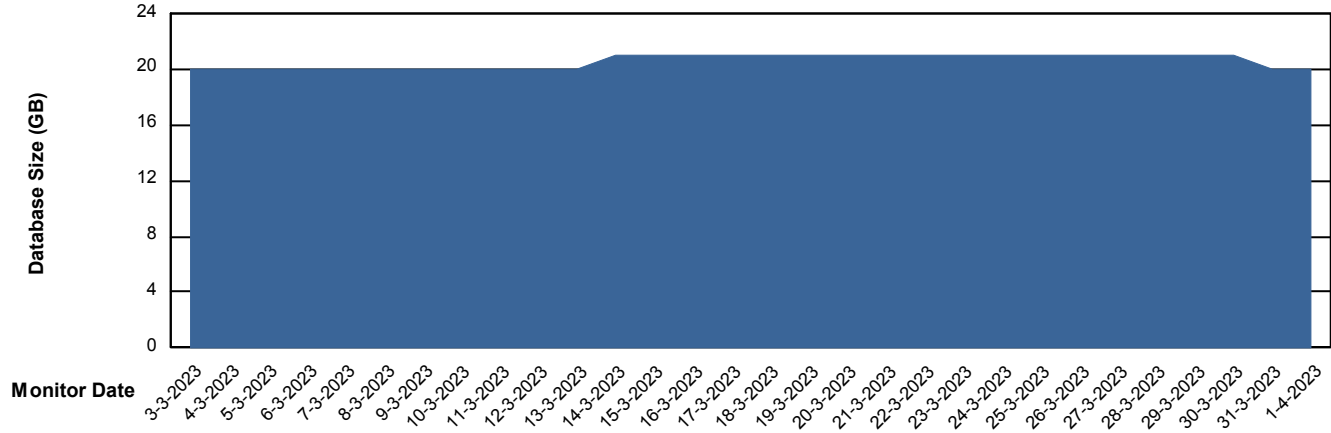

Customer BNL_Production
Database ID 83

Database Performance BNLDB_Standby

Weekly SLA Customer Report

Customer BNL_Production
Database ID 83

DATABASE SIZE BNL_EMCC

Database growth over last month

DATABASE SIZE BNLDB_Production_New

Database growth over last month

Weekly SLA Customer Report

Customer BNL_Production
 Database ID 83

Database Tablespace BNLDB_Production_New

Date	Tablespace Name	Filesize (Gb)	Usedsize (Gb)	Percentage free
1-4-2023	ABSDATA	105	83	21
	INDX	200	102	49
31-3-2023	ABSDATA	105	83	21
	INDX	200	102	49
30-3-2023	ABSDATA	105	83	21
	INDX	200	102	49
29-3-2023	ABSDATA	105	83	22
	INDX	200	101	49
28-3-2023	ABSDATA	105	82	22
	INDX	200	101	49
27-3-2023	ABSDATA	105	83	22
	INDX	200	101	50
26-3-2023	ABSDATA	105	82	22
	INDX	200	101	50