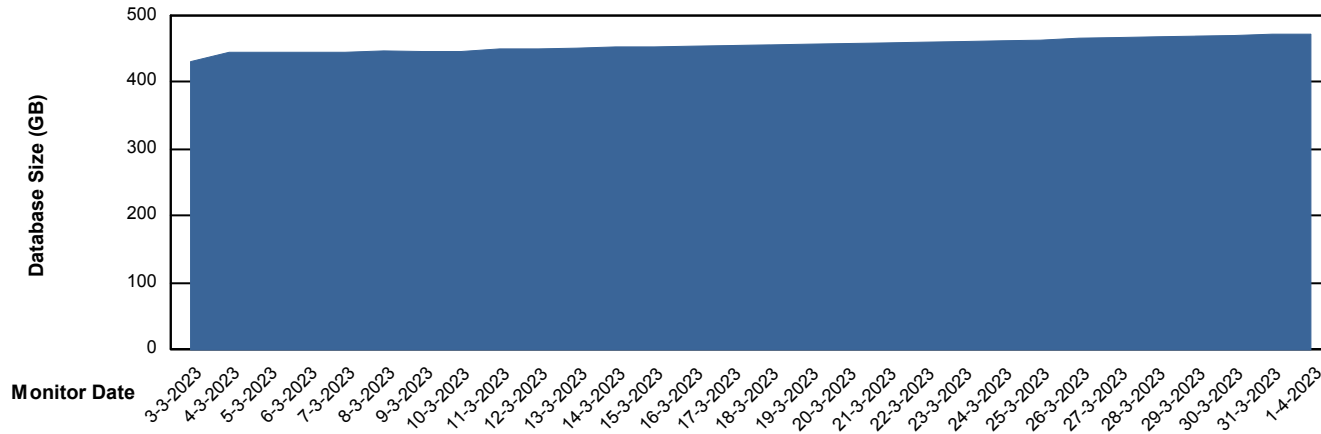

DATABASE SIZE BGG_PRD_DEDC-DB07_DB_Production

Database growth over last month