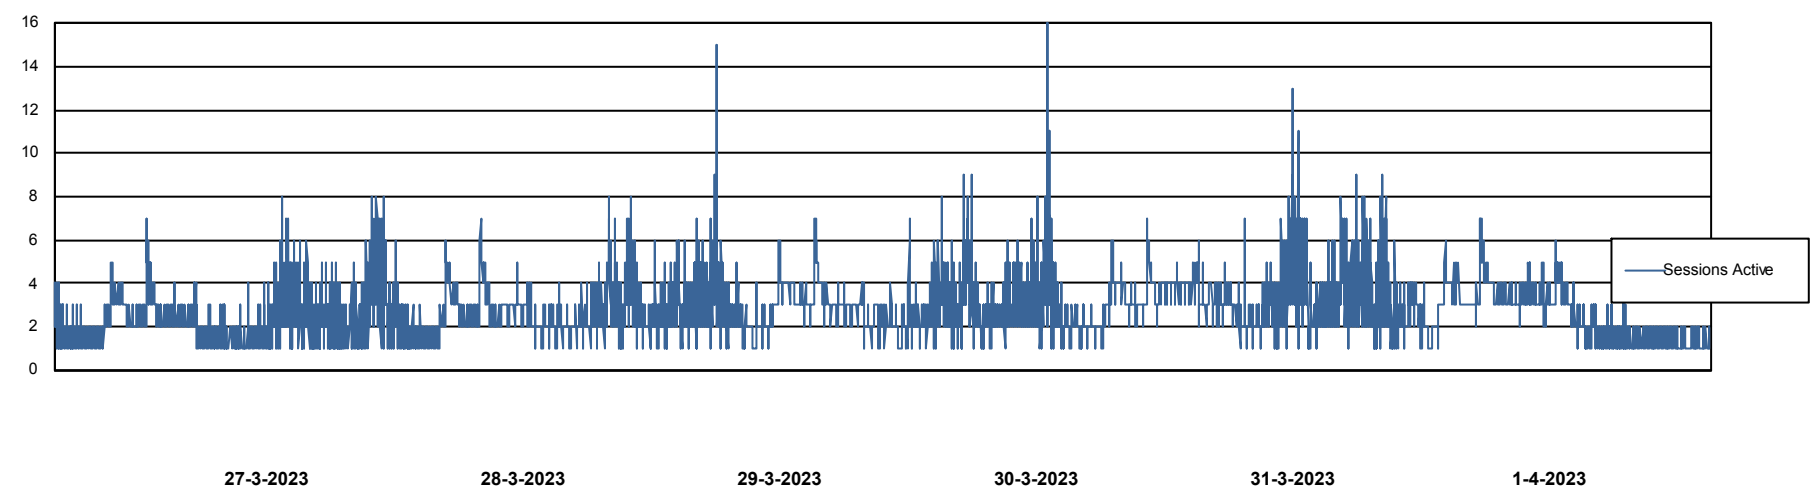

Weekly SLA Customer Report

Customer AUJ Production
Database ID 41

Database Performance AUJ Prod. BI DB (PABSBI1 server)

Weekly SLA Customer Report

Customer AUJ Production
Database ID 41

Database Performance AUJ_DB1_Primary