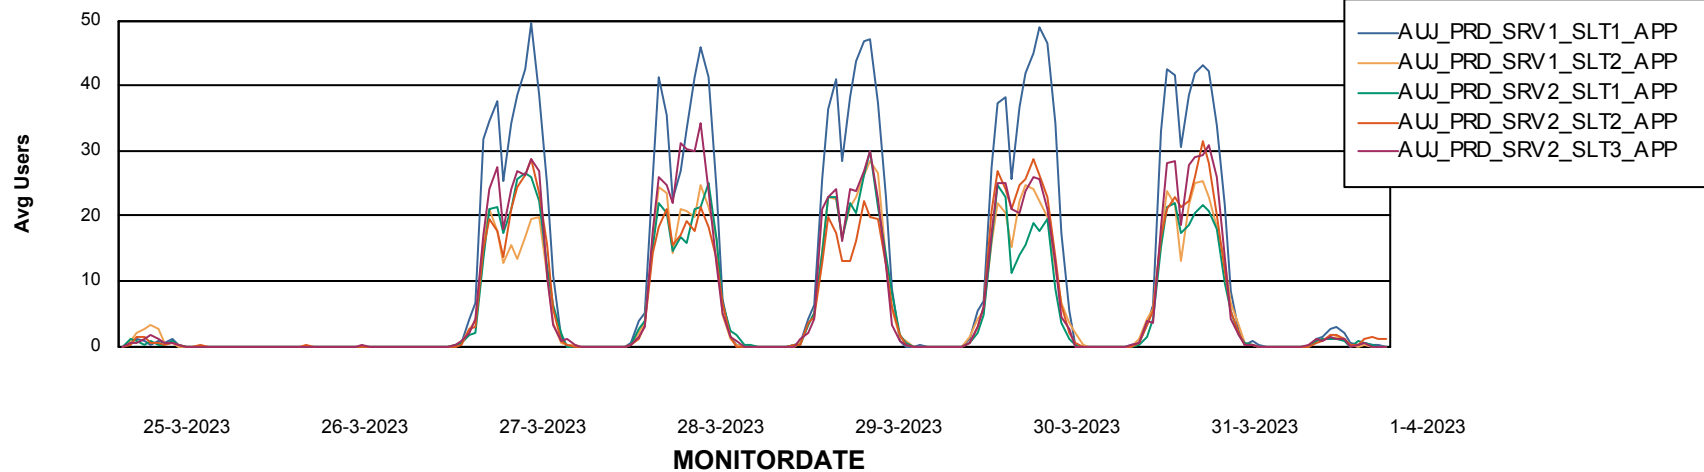

Weekly SLA Customer Report

Customer AUJ Production
Database ID 41

ABSolute Application Server Services

Avg memory used per ABS Server Service

Avg users per day per ABS server

Weekly SLA Customer Report

Customer AUJ Production
Database ID 41