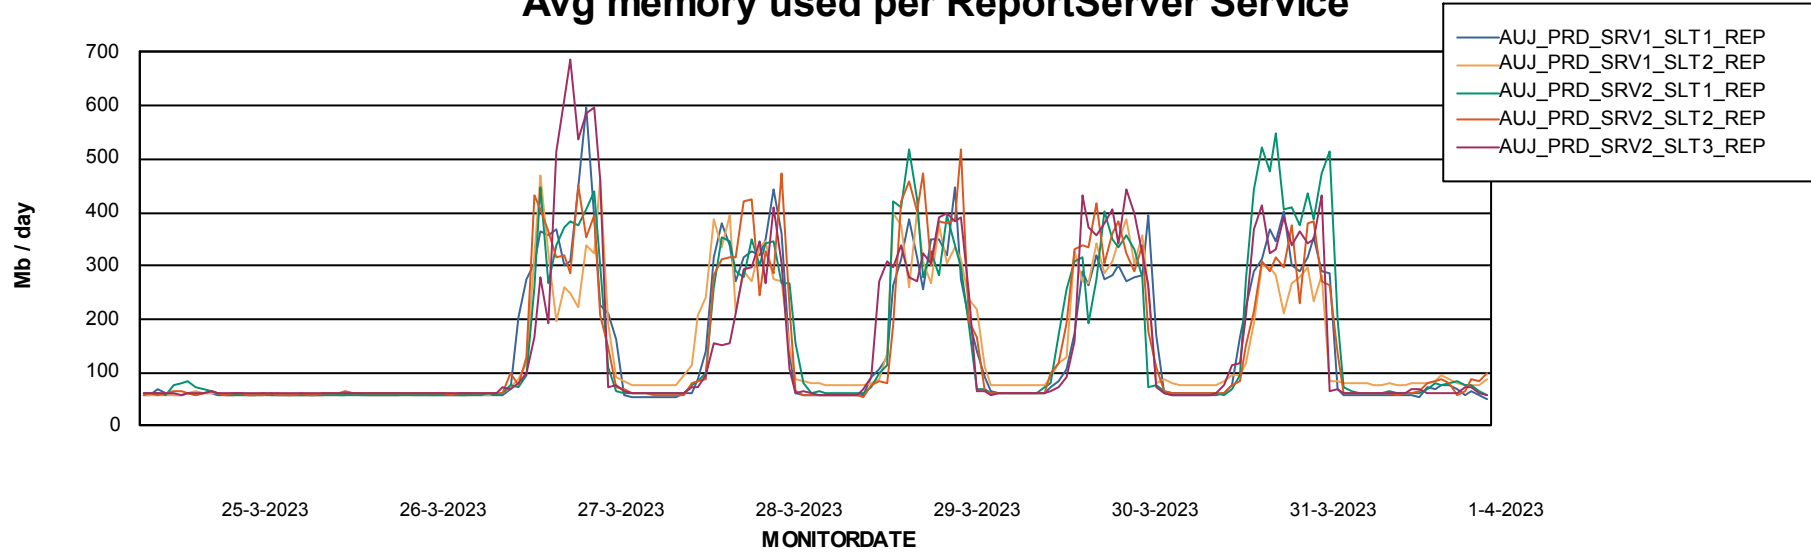

ABSSolute Application ReportServer Services

Avg memory used per ReportServer Service