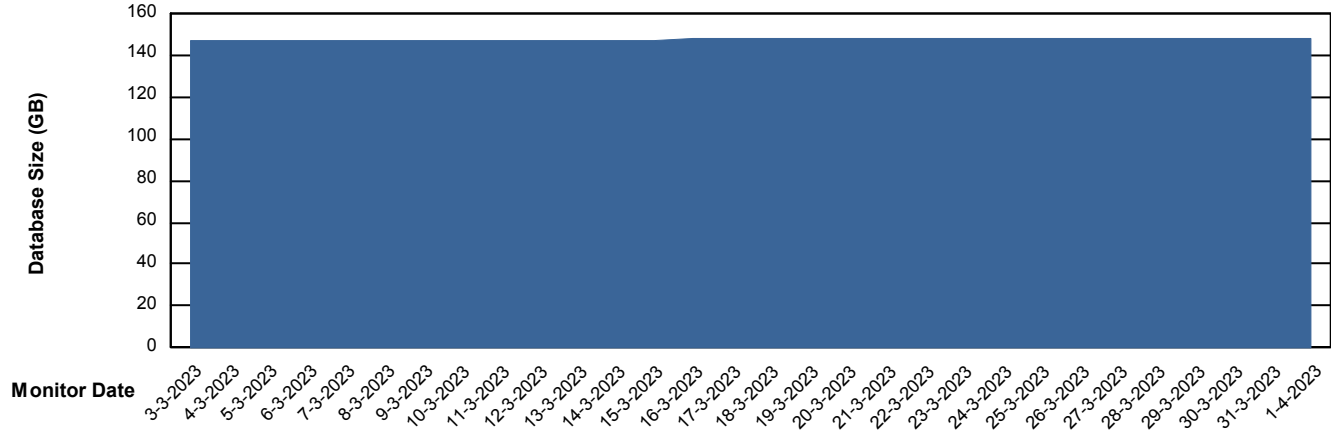

DATABASE SIZE AUJ Prod. BI DB (PABSBI1 server)

Database growth over last month