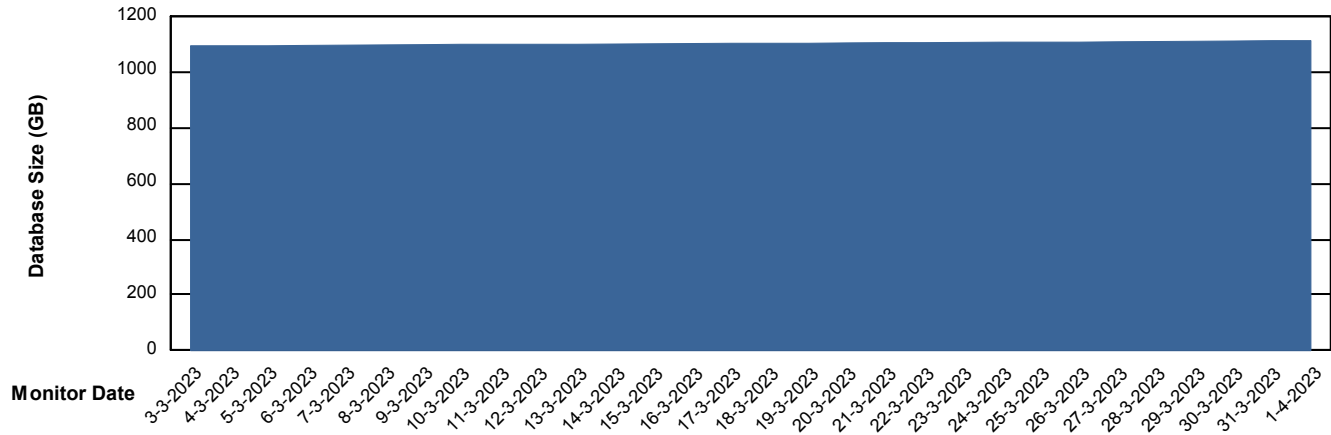

Weekly SLA Customer Report

Customer AUJ Production
Database ID 41

DATABASE SIZE AUJ Prod. BI DB (PABSBI1 server)

Database growth over last month

DATABASE SIZE AUJ_DB1_Primary

Database growth over last month