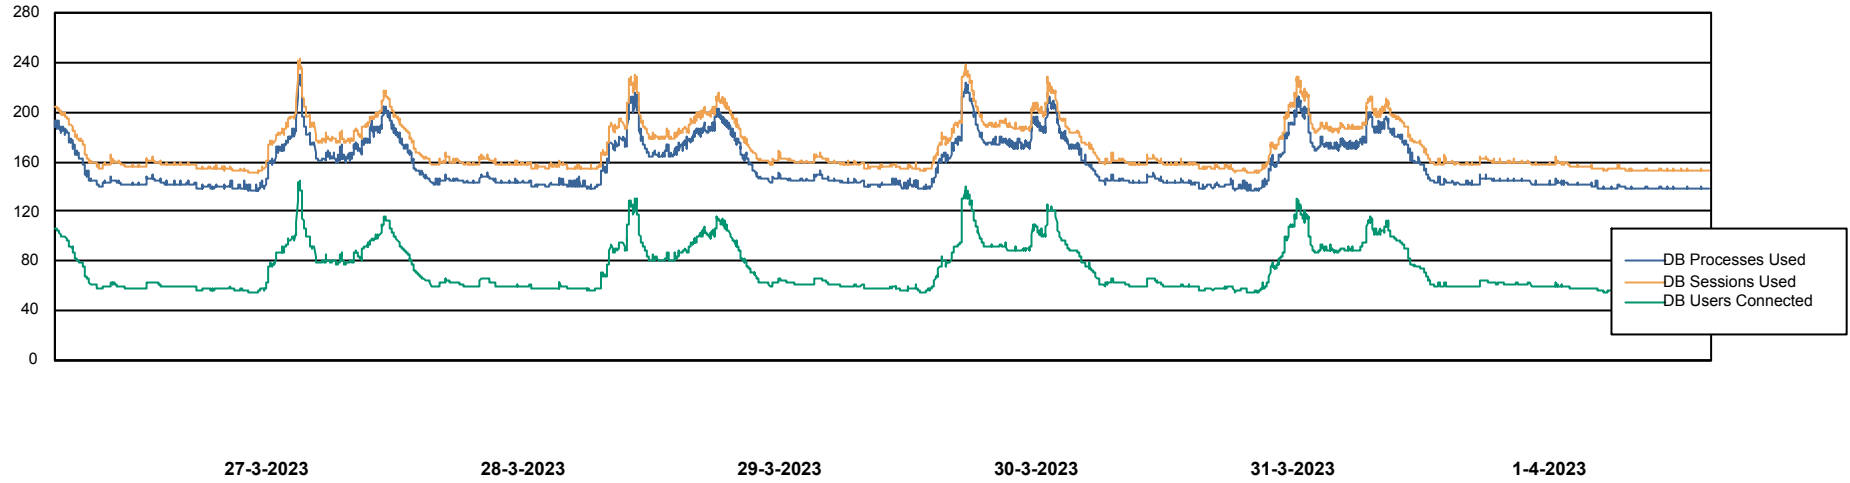

Weekly SLA Customer Report

Customer AUJ Production
Database ID 41

Database Performance AUJ Prod. BI DB (PABSBI1 server)

Weekly SLA Customer Report

Customer AUJ Production
Database ID 41

Database Performance AUJ_DB1_Primary