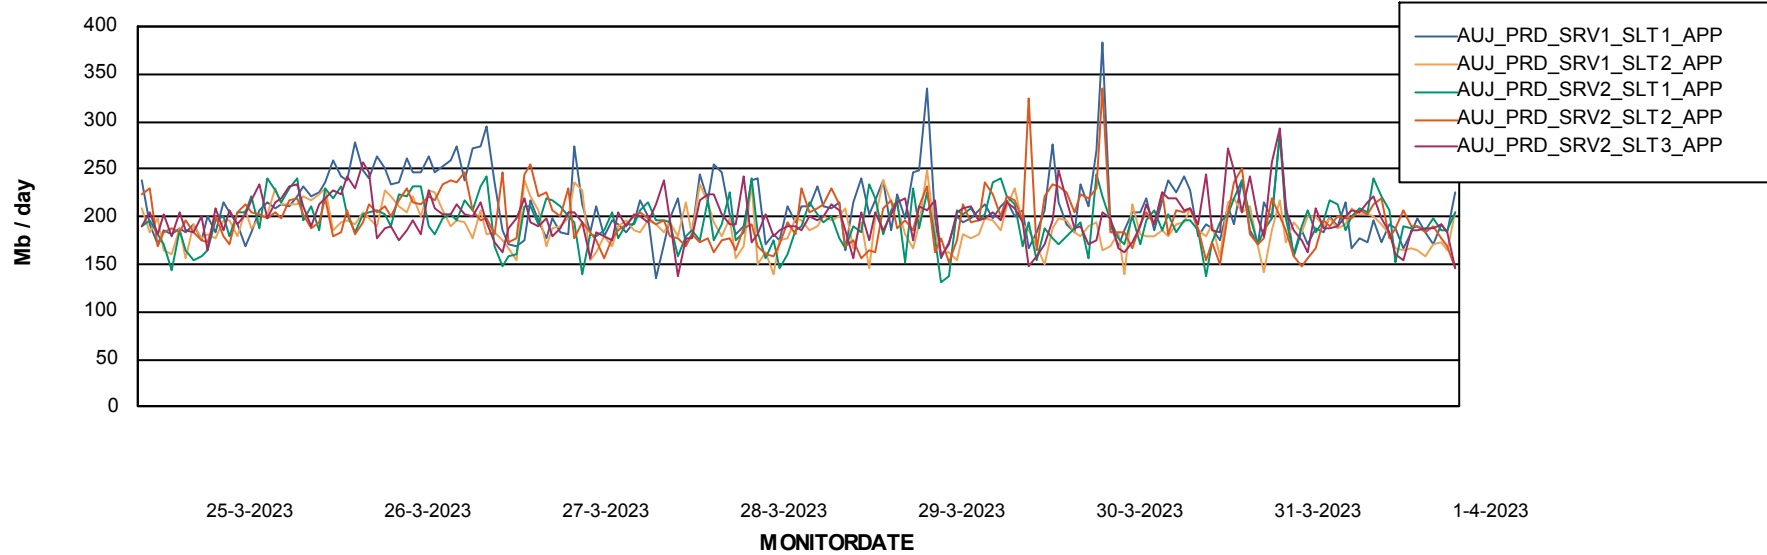

ABSolute Application Server Services

Avg memory used per ABS Server Service