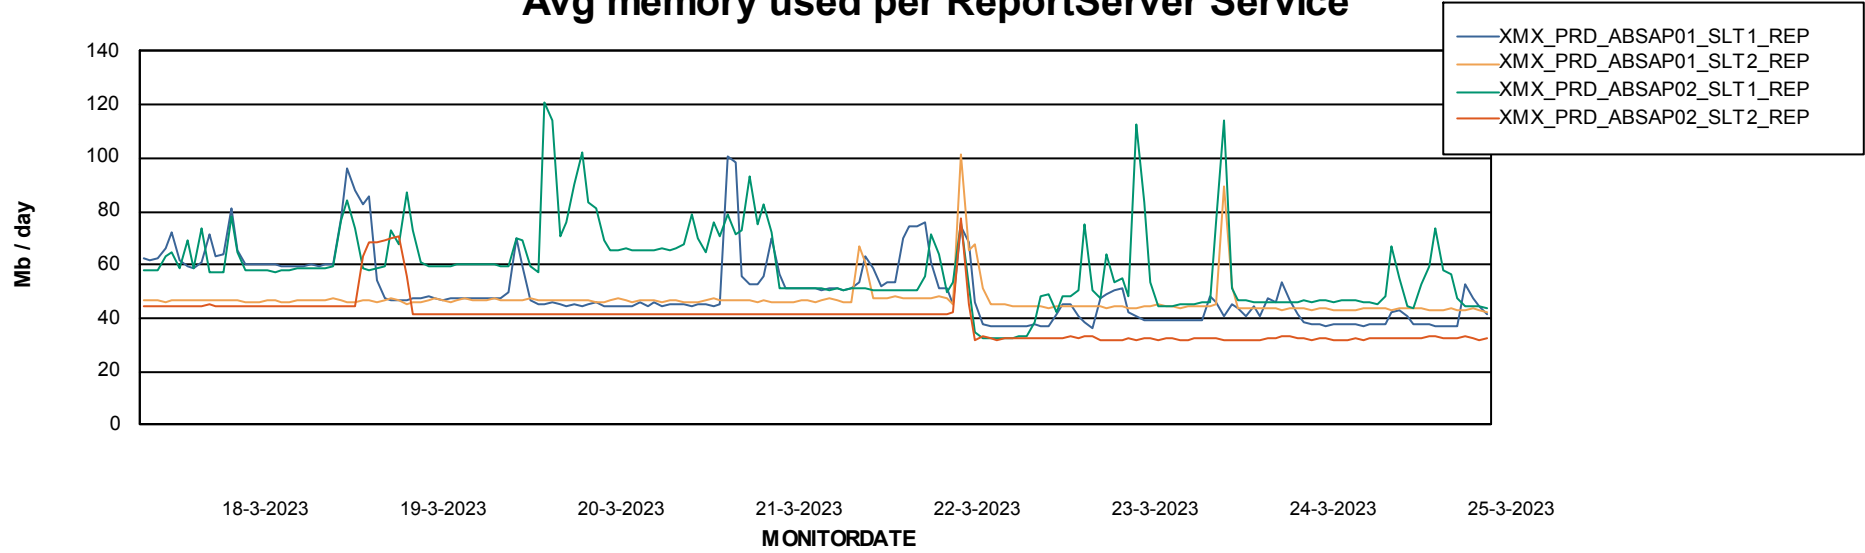

Weekly SLA Customer Report

Customer XMX Production (24/7)
Database ID 146

Standby Database Health XMX Production (24/7)

Recovery lag for last 7 days

Weekly SLA Customer Report

Customer XMX Production (24/7)
Database ID 146

ABSSolute Application Server Services

Avg memory used per ABS Server Service

Avg users per day per ABS server

Weekly SLA Customer Report

Customer XMX Production (24/7)
Database ID 146

ABSSolute Application ReportServer Services

Avg memory used per ReportServer Service

Weekly SLA Customer Report

Customer XMX Production (24/7)
Database ID 146

ABSSolute Web Component Services

Avg memory used per ABS Web component

Weekly SLA Customer Report