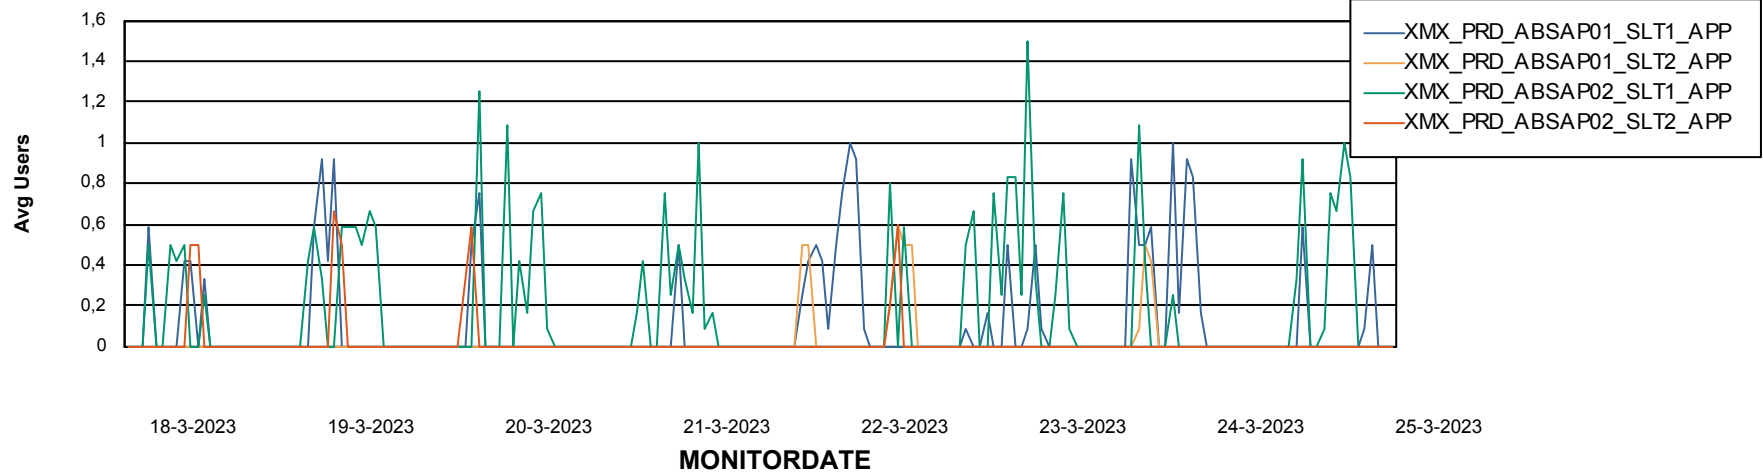

Weekly SLA Customer Report

Customer XMX Production (24/7)
Database ID 146

Standby Database Health XMX Production (24/7)

Recovery lag for last 7 days

Weekly SLA Customer Report

Customer XMX Production (24/7)
Database ID 146

ABSSolute Application Server Services

Avg memory used per ABS Server Service

Avg users per day per ABS server

Weekly SLA Customer Report

Customer XMX Production (24/7)
Database ID 146

ABSSolute Application ReportServer Services