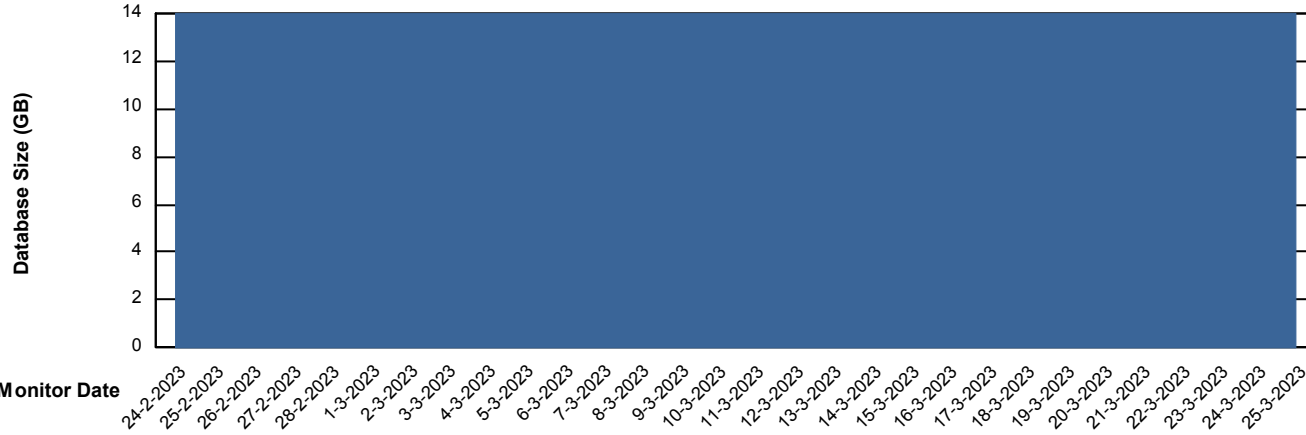

DATABASE SIZE XMX_PROD_ABSDB01_PRDB

Database growth over last month