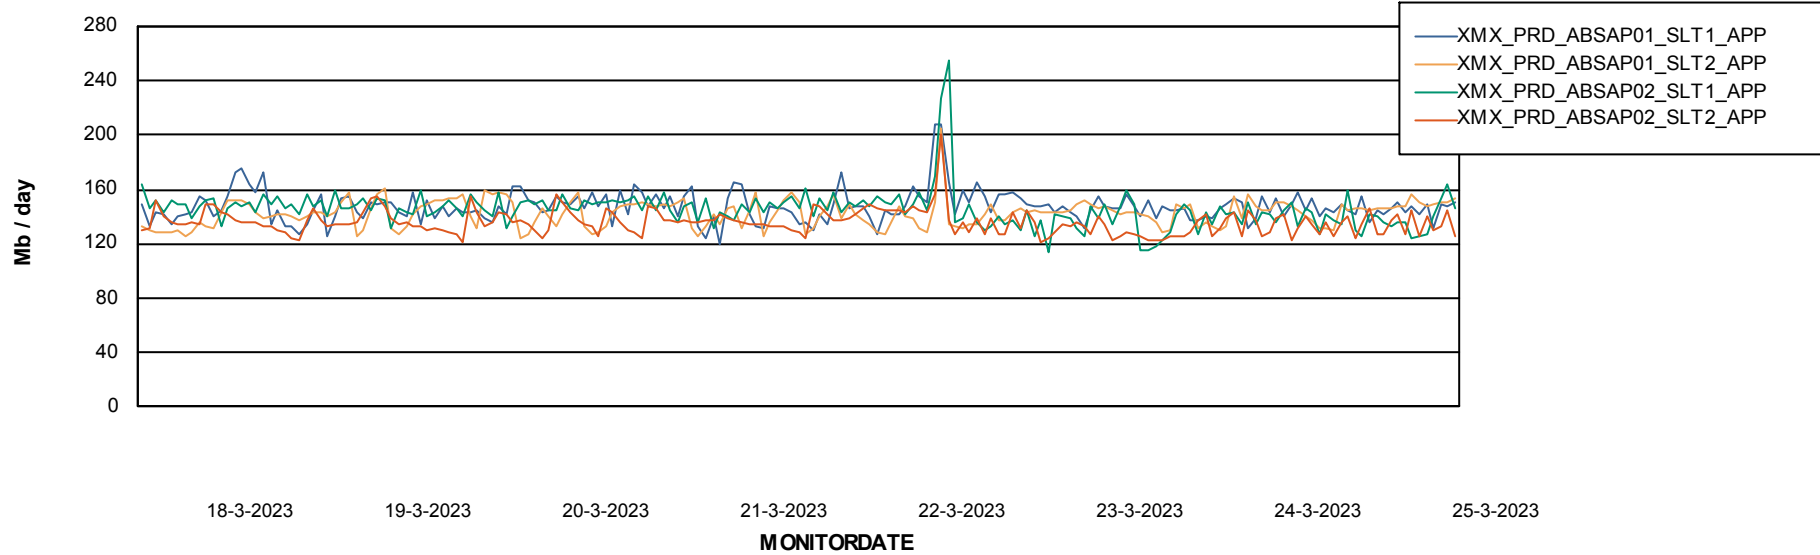

Customer XMX Production (24/7)
 Database ID 146

DATABASE SIZE XMX_PROD_ABSDB01_PRDB

Database growth over last month

Database Tablespace XMX_PROD_ABSDB01_PRDB

Date	Tablespace Name	Filesize (Gb)	Usedsize (Gb)	Percentage free
25-3-2023	ABSDATA	4	1	65
	INDX	8	0	100
24-3-2023	ABSDATA	4	1	66
	INDX	8	0	100
23-3-2023	ABSDATA	4	1	66
	INDX	8	0	100
22-3-2023	ABSDATA	4	1	66
	INDX	8	0	100
21-3-2023	ABSDATA	4	1	66
	INDX	8	0	100
20-3-2023	ABSDATA	4	1	66
	INDX	8	0	100
19-3-2023	ABSDATA	4	1	66
	INDX	8	0	100

Weekly SLA Customer Report

Customer XMX Production (24/7)
Database ID 146

Standby Database Health XMX Production (24/7)

Recovery lag for last 7 days

Weekly SLA Customer Report

Customer XMX Production (24/7)
Database ID 146

ABSSolute Application Server Services

Avg memory used per ABS Server Service

Avg users per day per ABS server

Weekly SLA Customer Report

Customer XMX Production (24/7)
Database ID 146

ABSSolute Application ReportServer Services