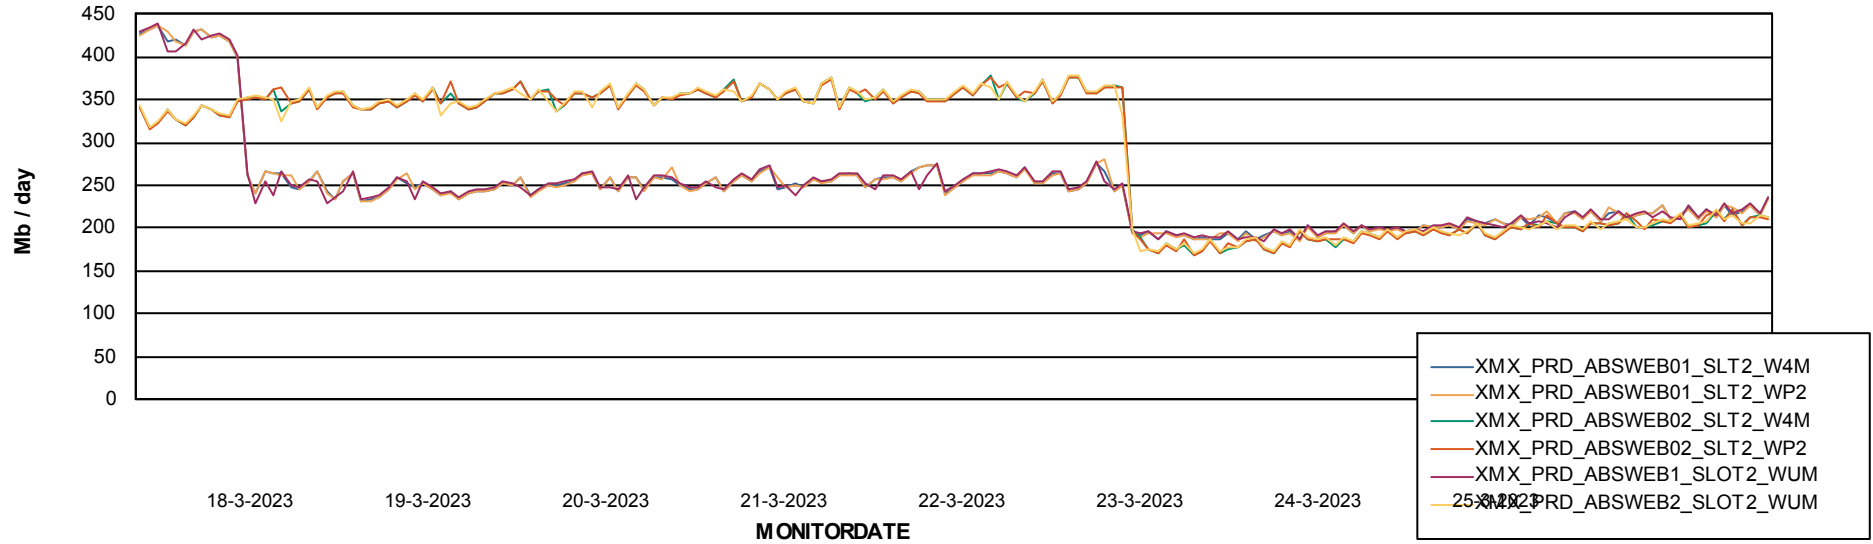

Avg memory used per ReportServer Service

Weekly SLA Customer Report

Customer XMX Production (24/7)
Database ID 146

ABSSolute Web Component Services

Avg memory used per ABS Web component

Weekly SLA Customer Report