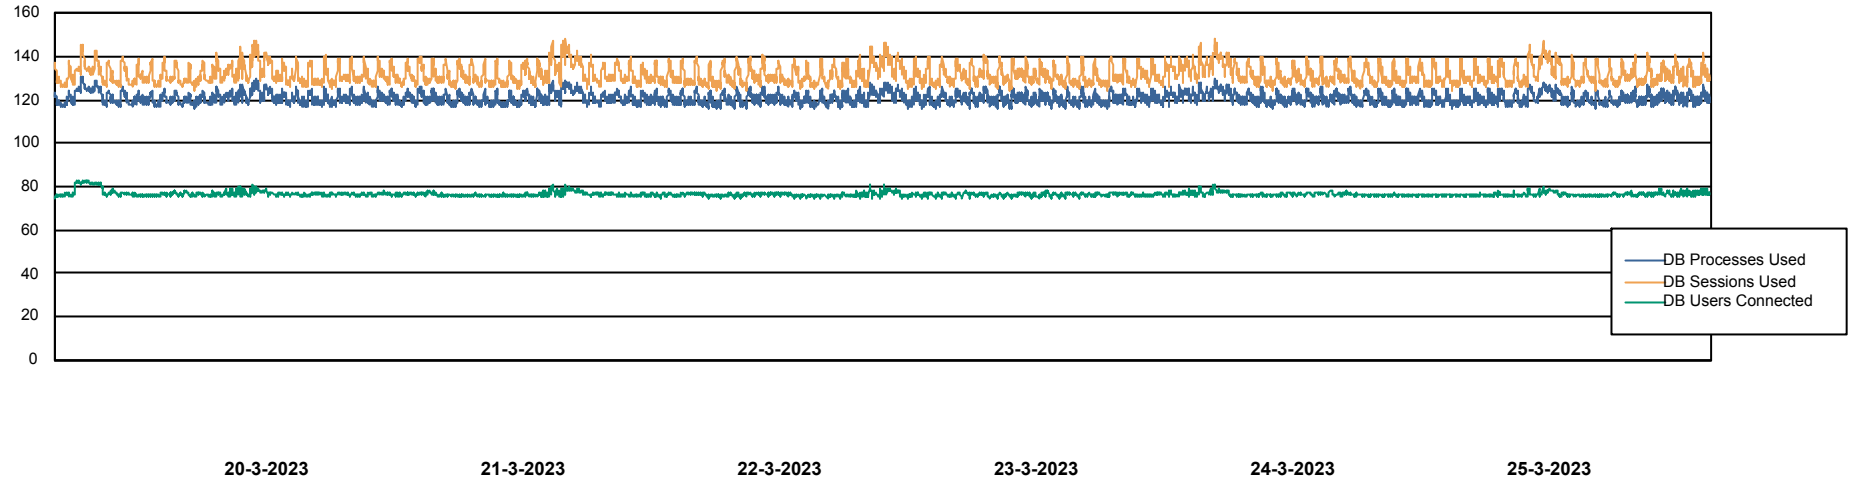

Database Performance VOSDB_BI