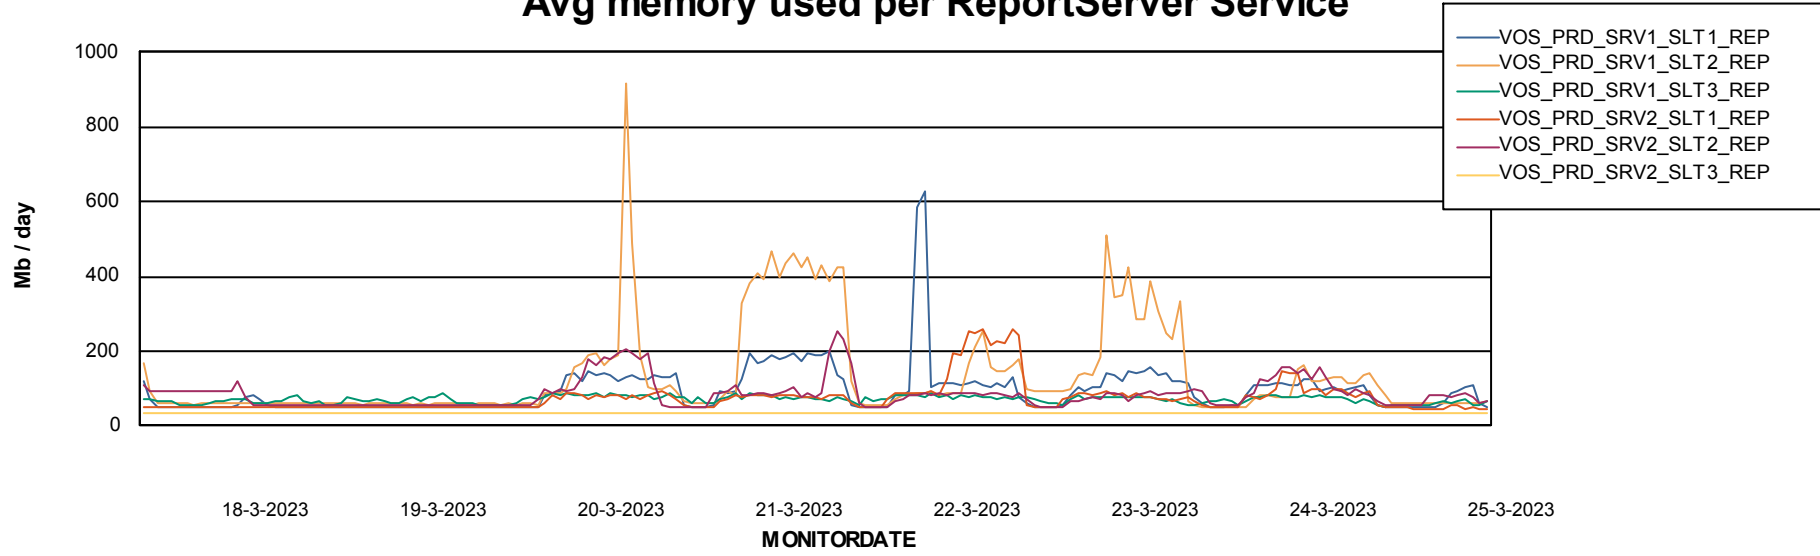

Avg memory used per ABS Server Service

Avg users per day per ABS server

Weekly SLA Customer Report

Customer VOS_Production
Database ID 143

ABSSolute Application ReportServer Services

Avg memory used per ReportServer Service