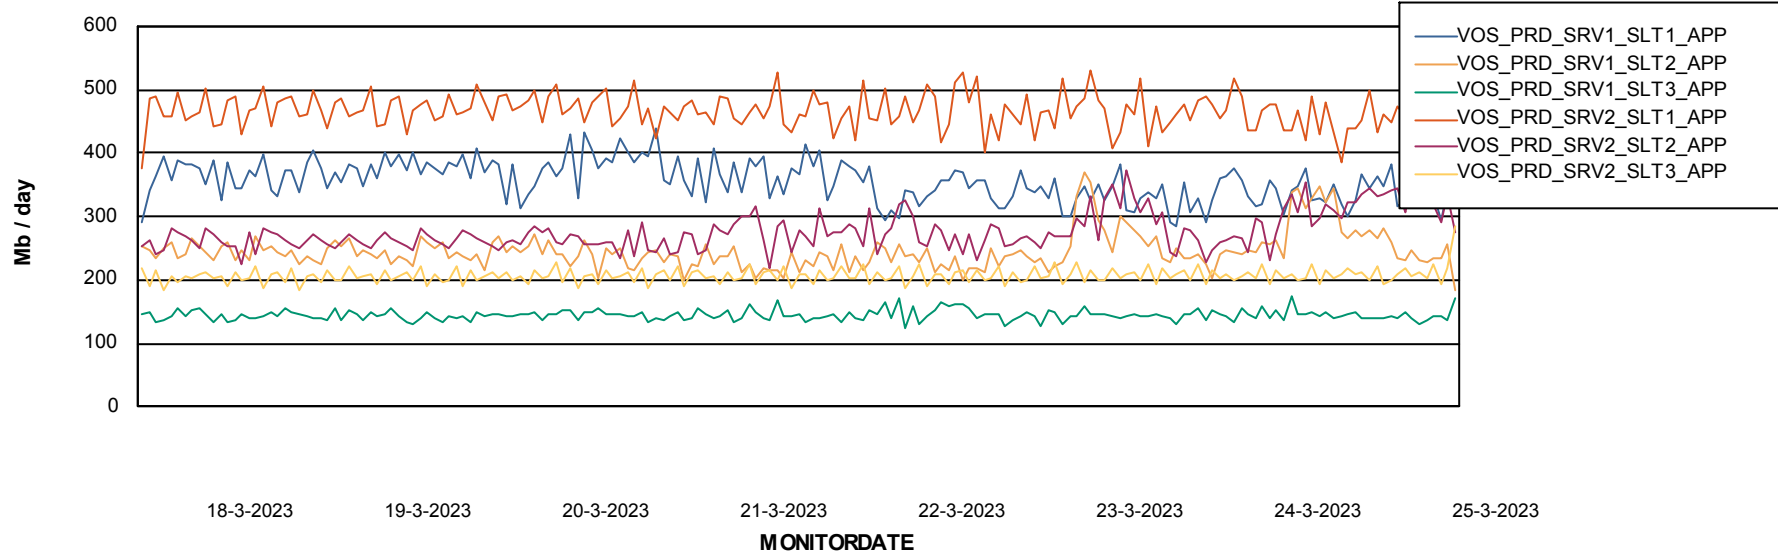

ABSSolute Application Server Services

Avg memory used per ABS Server Service