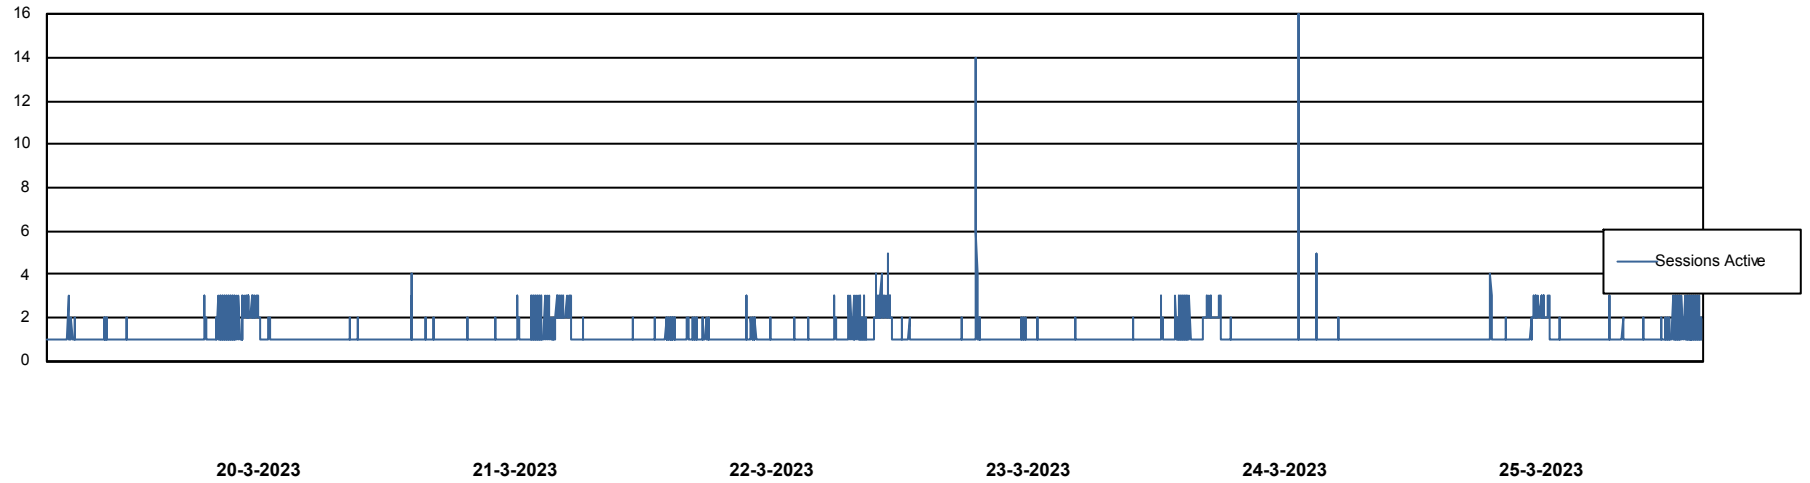

Database Performance VOSDB_BI