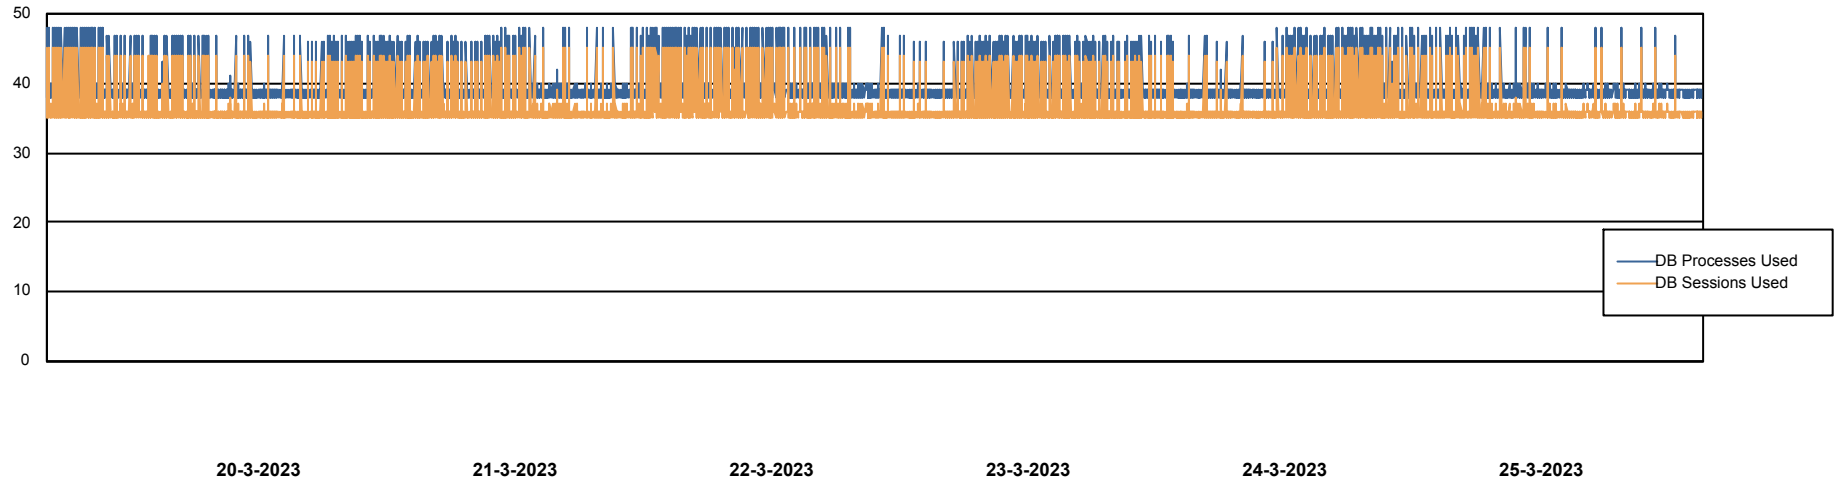

Database Performance VOSDB_Standby

DB Processes Max 1,000