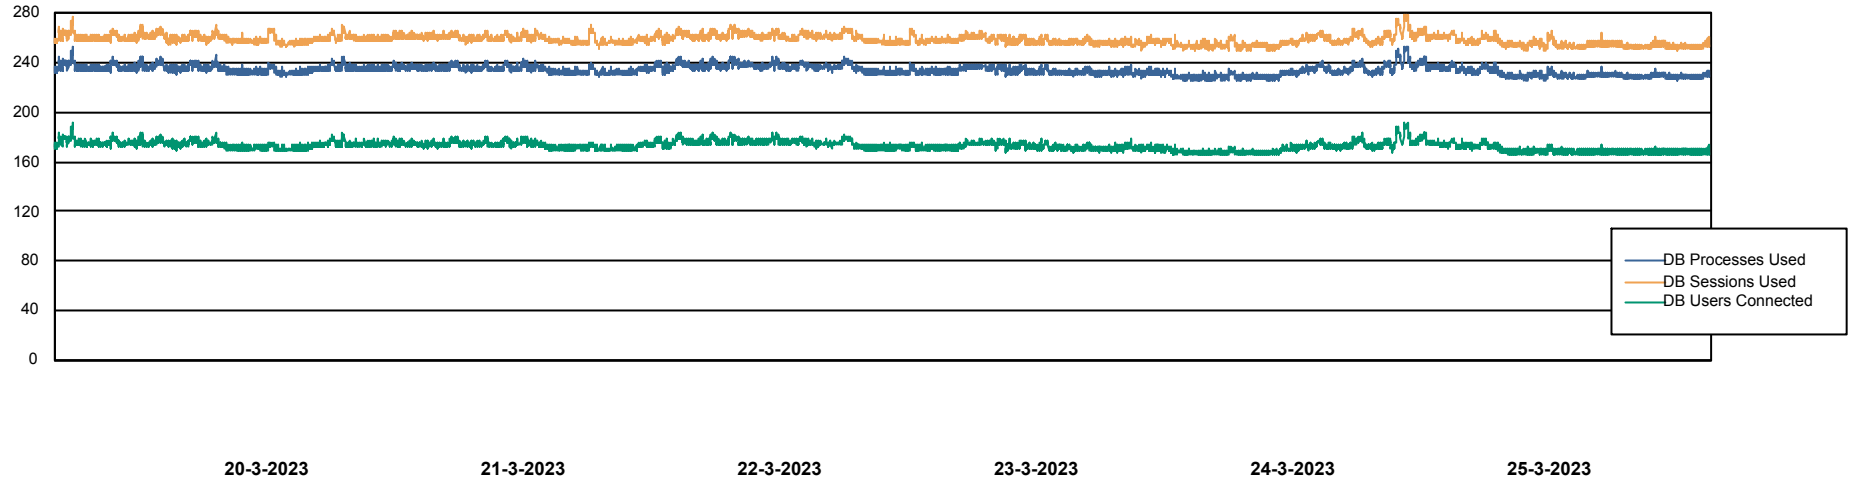

Weekly SLA Customer Report

Customer VOS_Production
Database ID 143

Database Performance VOSDB_BI

Weekly SLA Customer Report

Customer VOS_Production
Database ID 143

Database Performance VOSDB_Production

Weekly SLA Customer Report