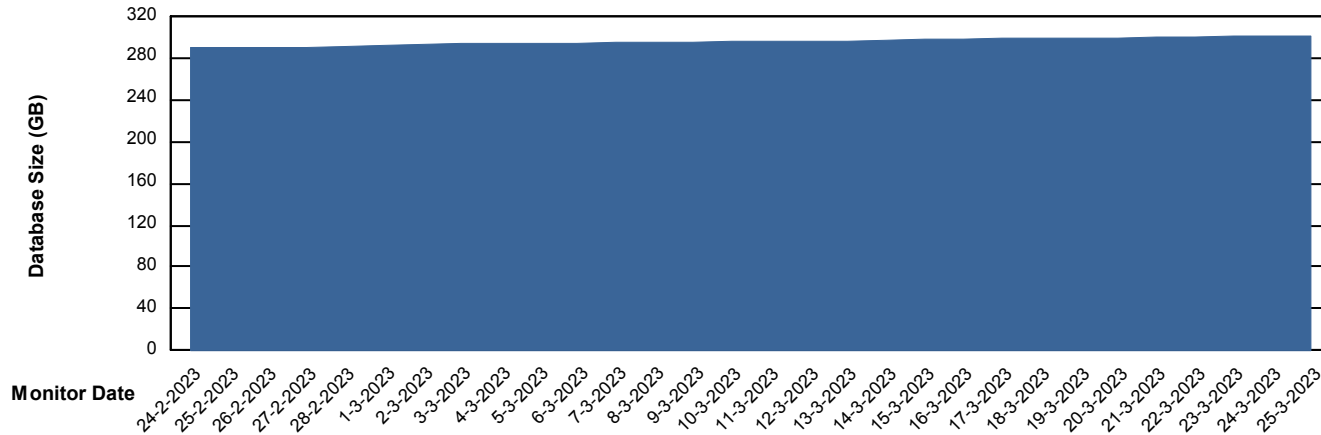

DATABASE SIZE VOSDB_Production

Database growth over last month