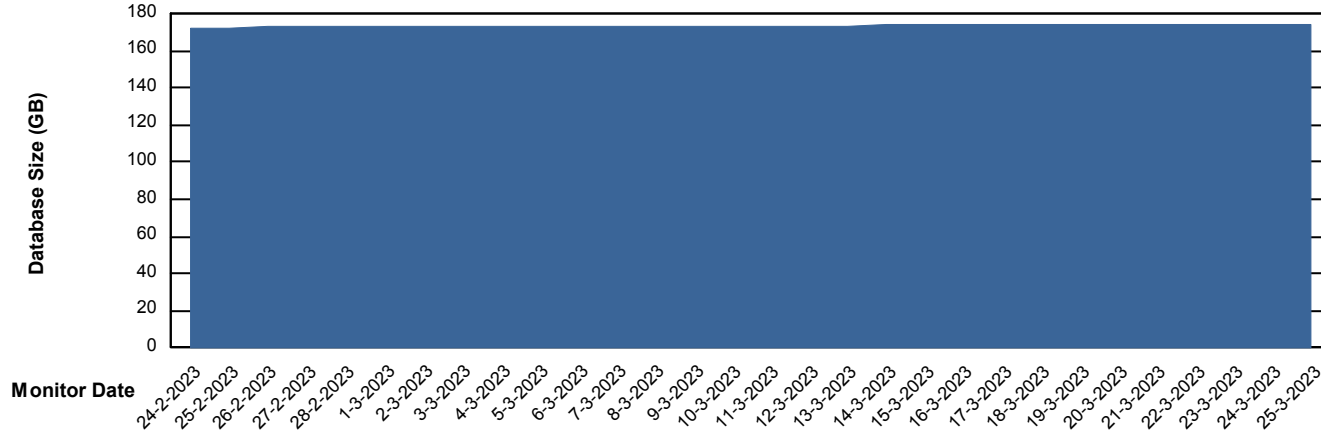

Customer VOS_Production
Database ID 143

Database Performance VOSDB_Standby

DB Processes Max 1,000

Weekly SLA Customer Report

Customer VOS_Production
Database ID 143

DATABASE SIZE VOSDB_BI

Database growth over last month