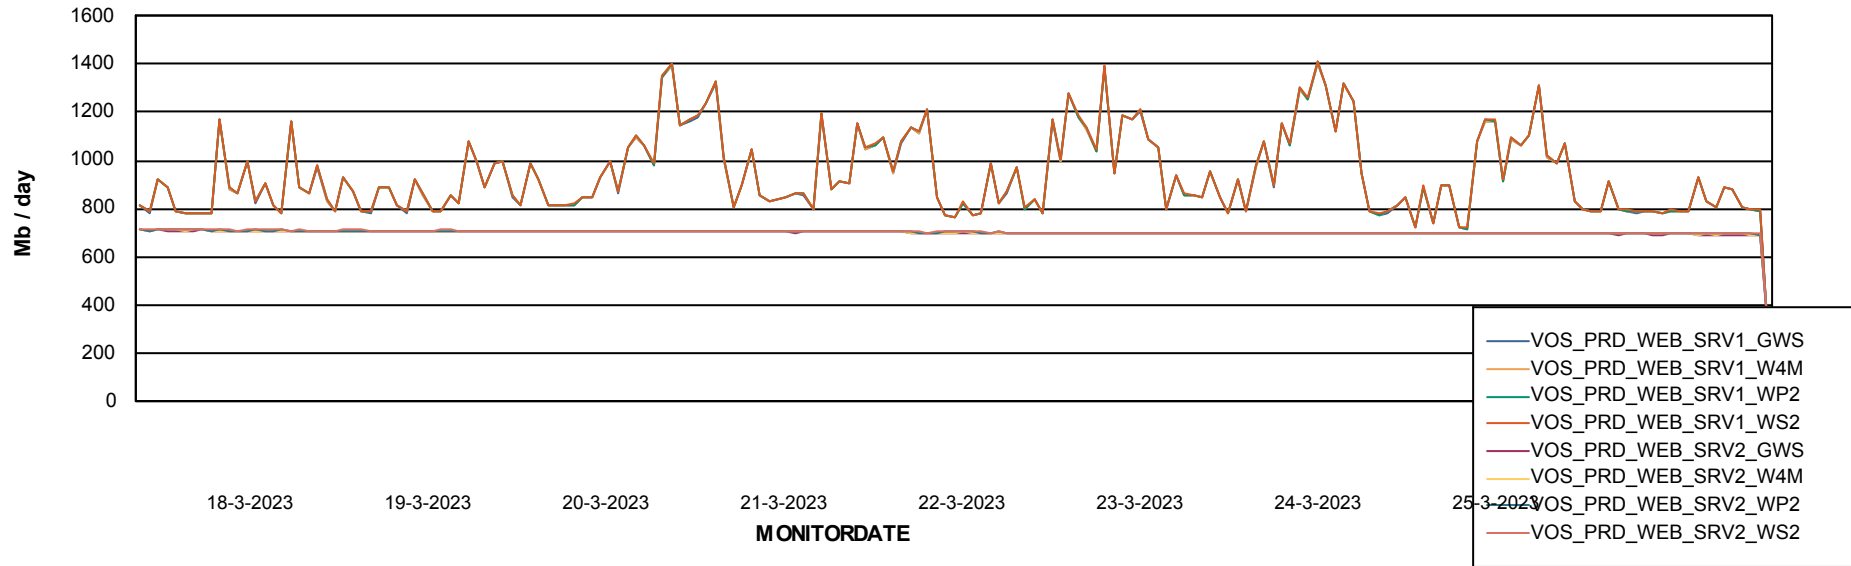

ABSolute Web Component Services

Avg memory used per ABS Web component