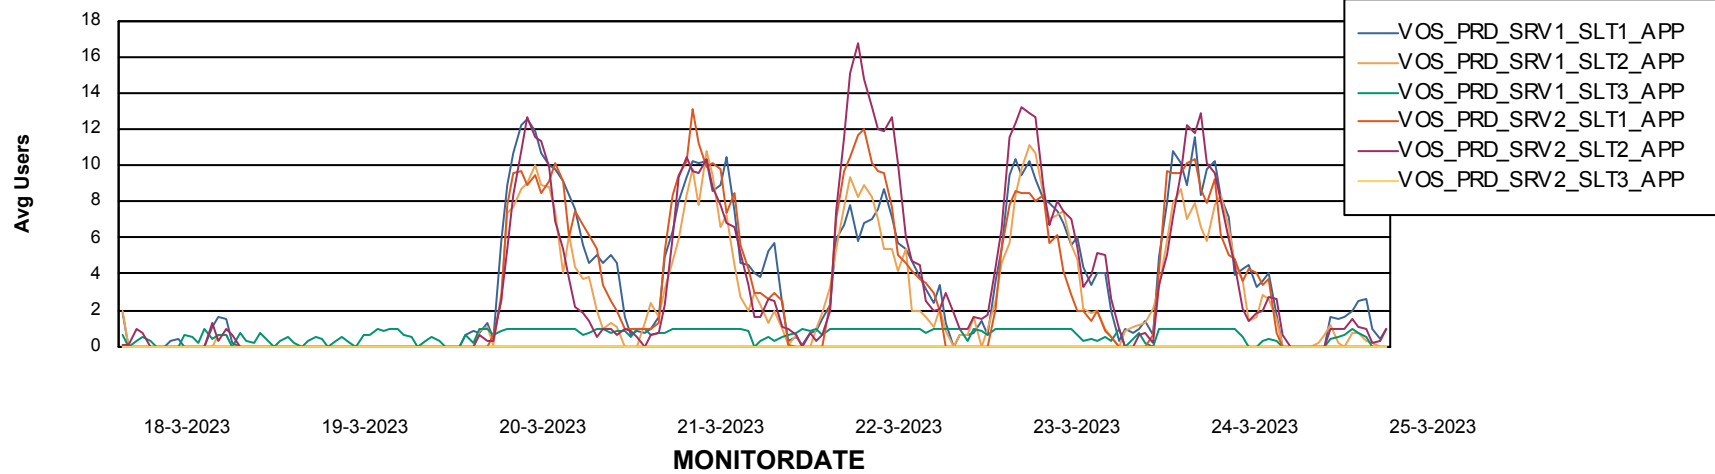

Avg users per day per ABS server