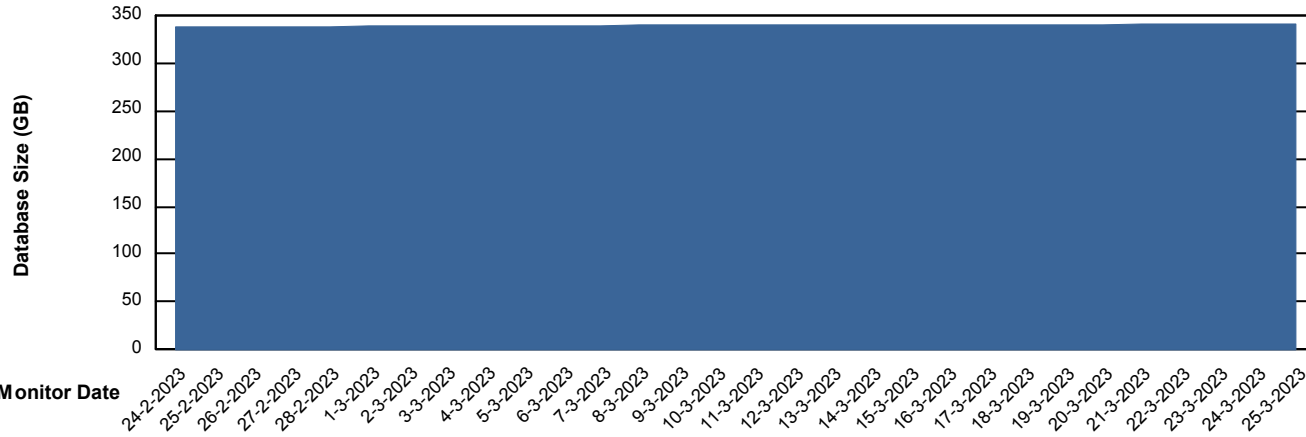

Database growth over last month

Database Tablespace VENDB_Production

Date	Tablespace Name	Filesize (Gb)	Usedsize (Gb)	Percentage free
25-3-2023	ABSDATA	207	173	16
	INDX	188	158	16
24-3-2023	ABSDATA	207	173	16
	INDX	188	158	16
23-3-2023	ABSDATA	207	173	16
	INDX	188	158	16
22-3-2023	ABSDATA	207	173	16
	INDX	188	158	16
21-3-2023	ABSDATA	207	173	16
	INDX	188	158	16
20-3-2023	ABSDATA	207	173	16
	INDX	188	158	16
19-3-2023	ABSDATA	207	173	16
	INDX	188	158	16