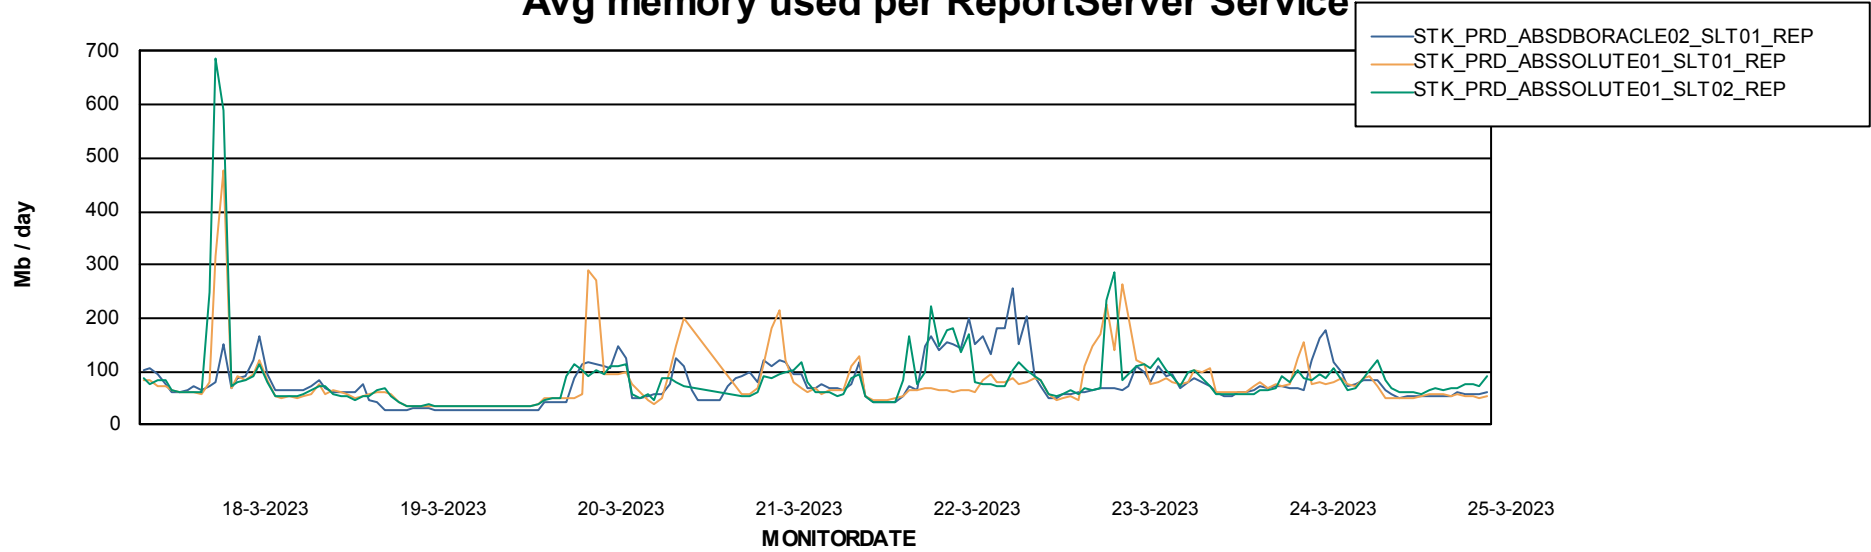

Avg memory used per ABS Server Service

Avg users per day per ABS server

Weekly SLA Customer Report

Customer STK_Production
Database ID 82

ABSSolute Application ReportServer Services

Avg memory used per ReportServer Service