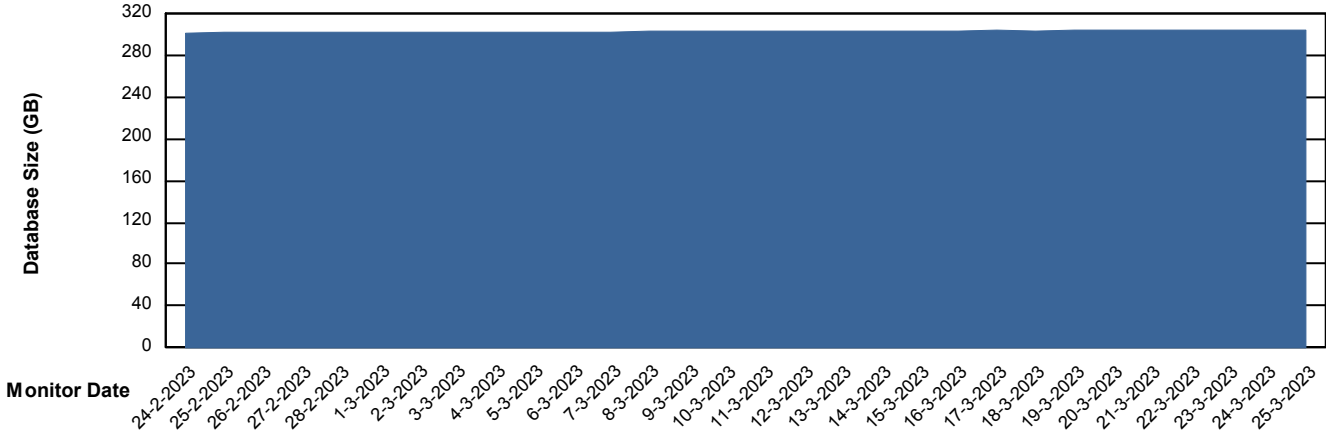

DATABASE SIZE STKDB_Production

Database growth over last month