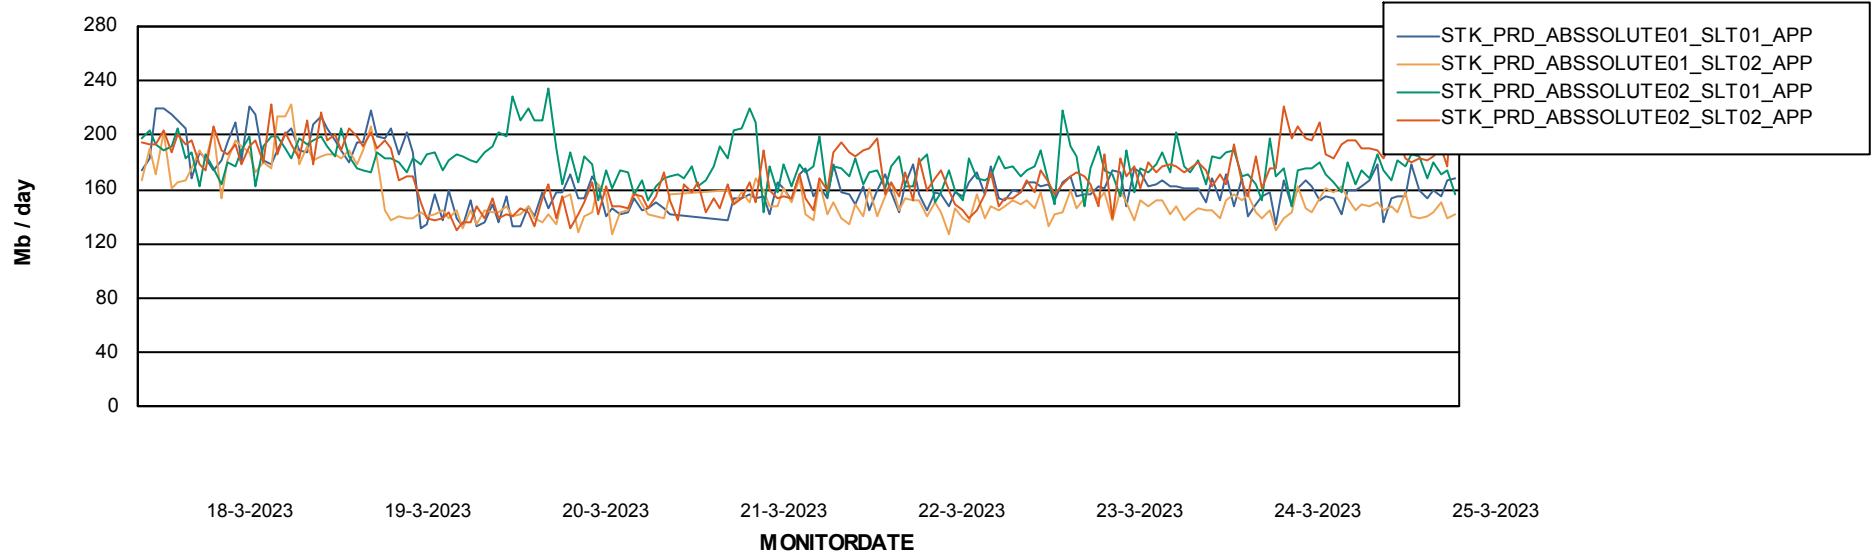

ABSSolute Application Server Services

Avg memory used per ABS Server Service