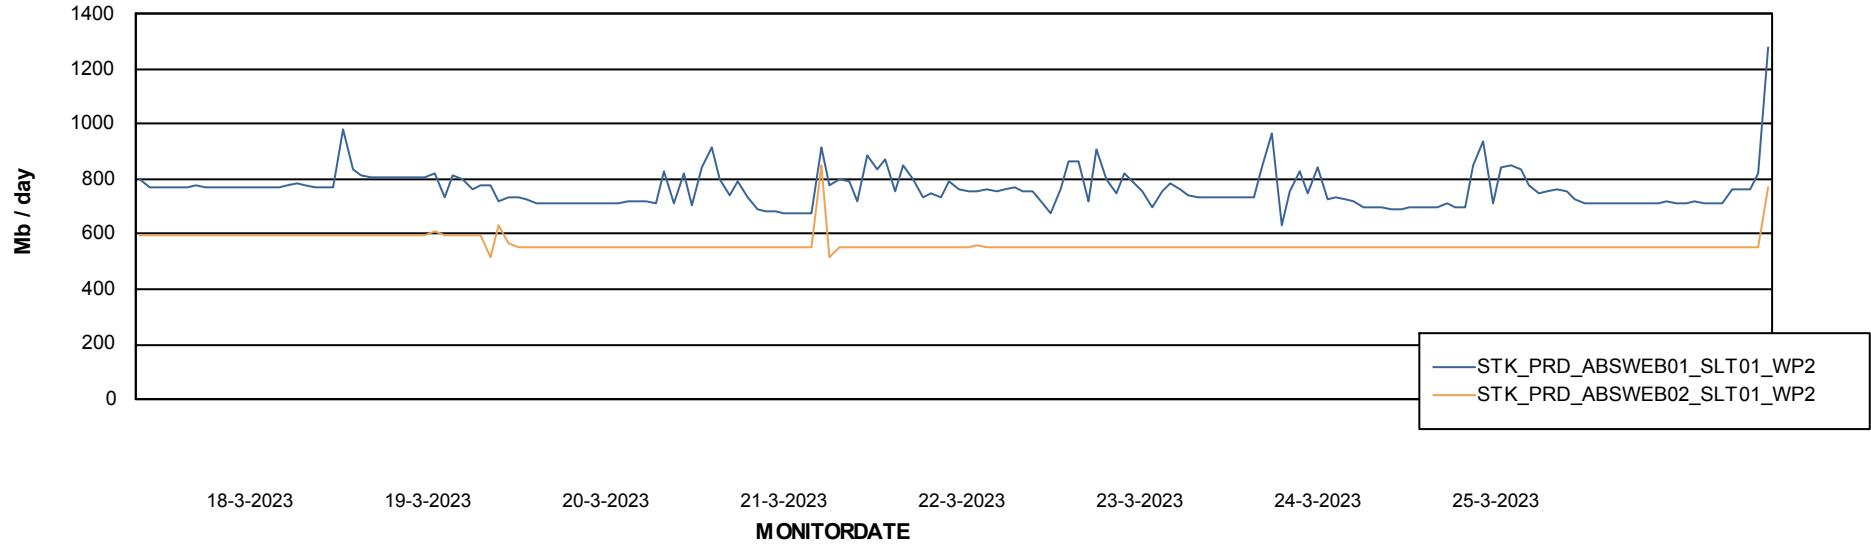

ABSSolute Web Component Services

Avg memory used per ABS Web component