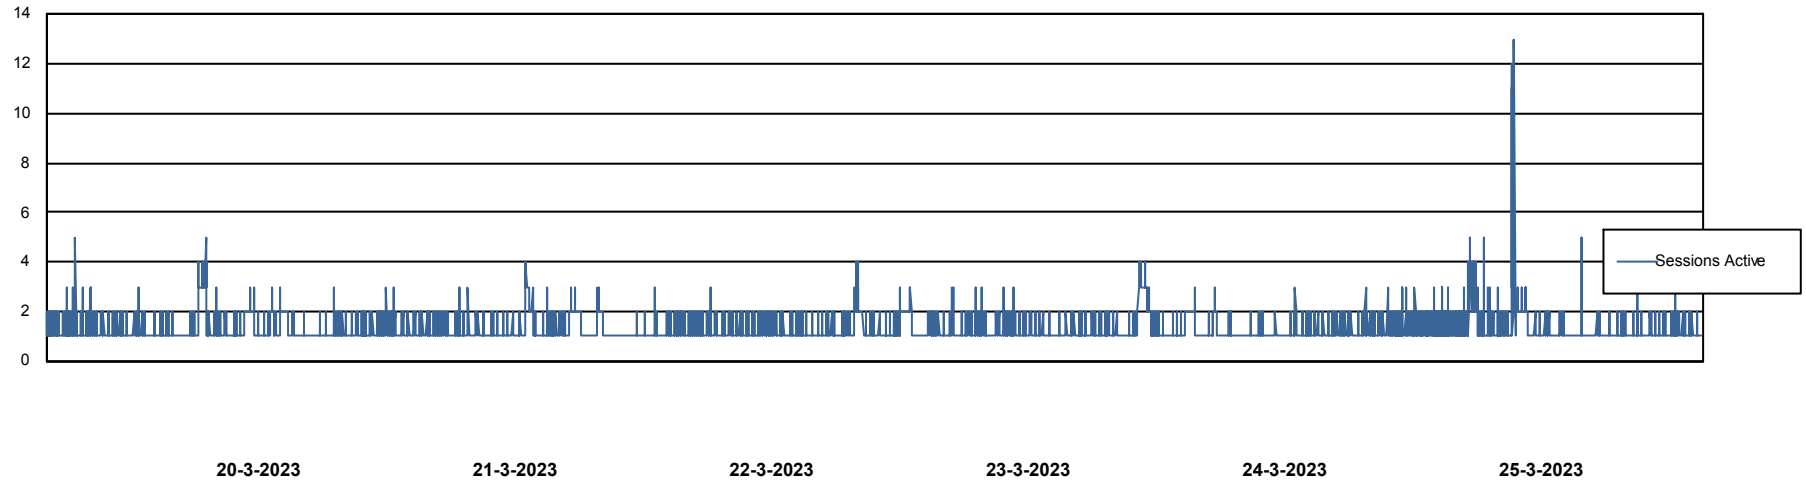

Weekly SLA Customer Report

Customer STK_Production
Database ID 82

Harddisk Usage STK_PRD_ABSWEB02

	Free disk space on C: (%)	Total disk space on C: (Gb)	Used disk space on C: (Gb)
25-3-2023	81	150	28
24-3-2023	81	150	28
23-3-2023	81	150	28
22-3-2023	81	150	28
21-3-2023	81	150	28
20-3-2023	81	150	28
19-3-2023	82	150	26

Weekly SLA Customer Report

Customer STK_Production
Database ID 82

Database Performance STKDB_Production

Weekly SLA Customer Report

Customer STK_Production
Database ID 82

Database Performance STKDB_Standby

DB Processes Max 1,000