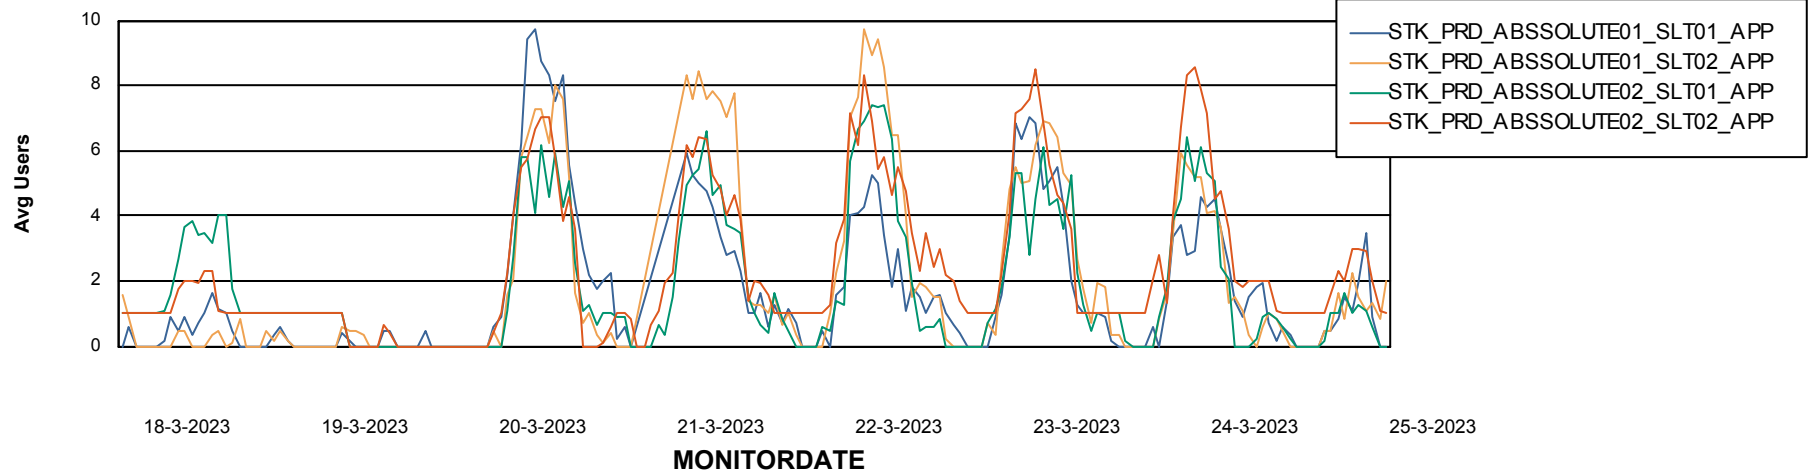

Avg users per day per ABS server