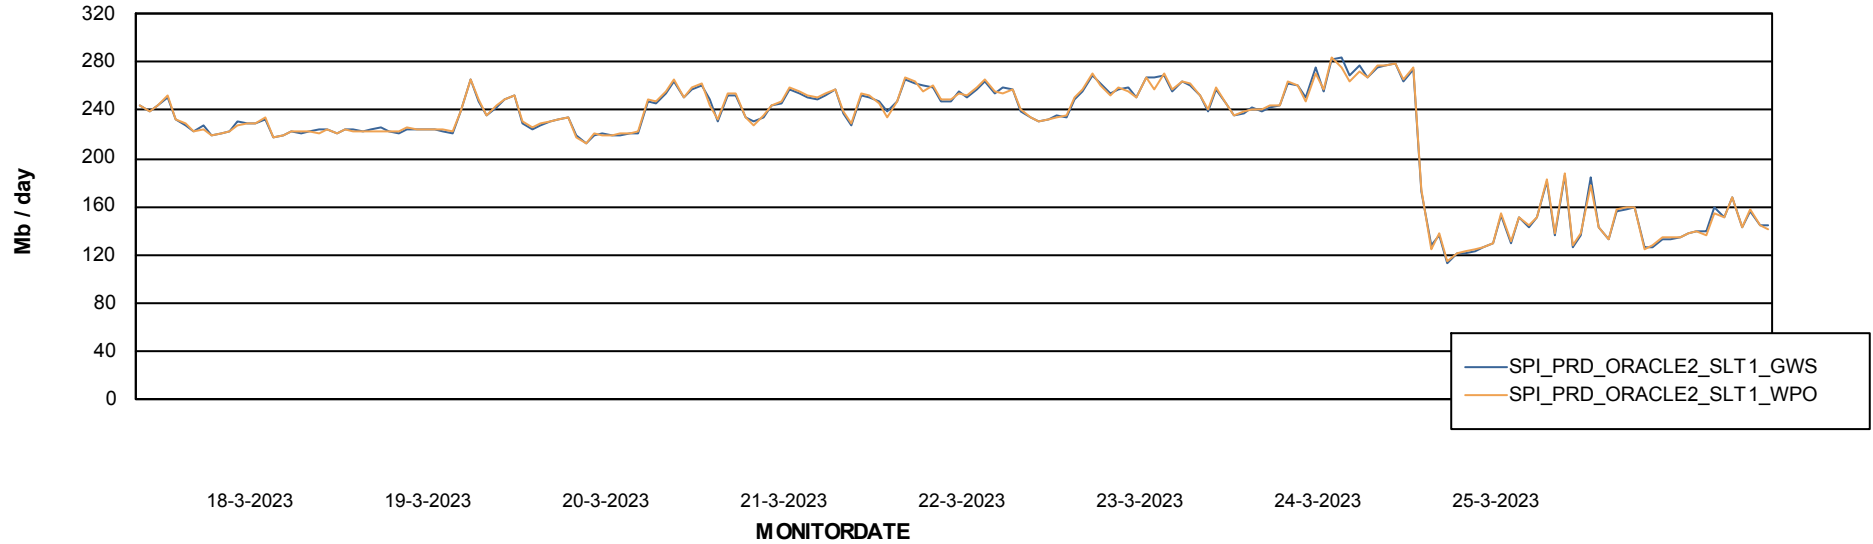

ABSSolute Application ReportServer Services

Avg memory used per ReportServer Service

Weekly SLA Customer Report

Customer SPI_Production
Database ID 49

ABSSolute Web Component Services

Avg memory used per ABS Web component