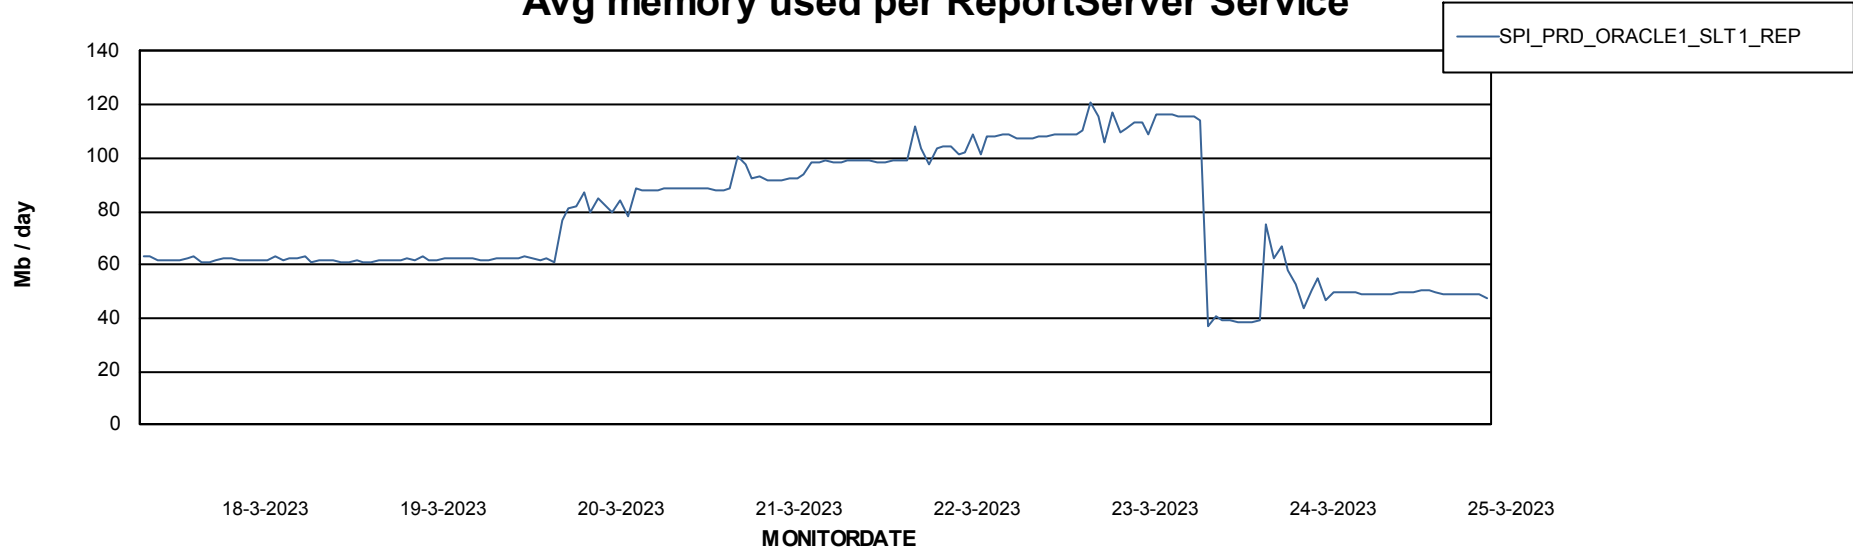

ABSSolute Application ReportServer Services

Avg memory used per ReportServer Service