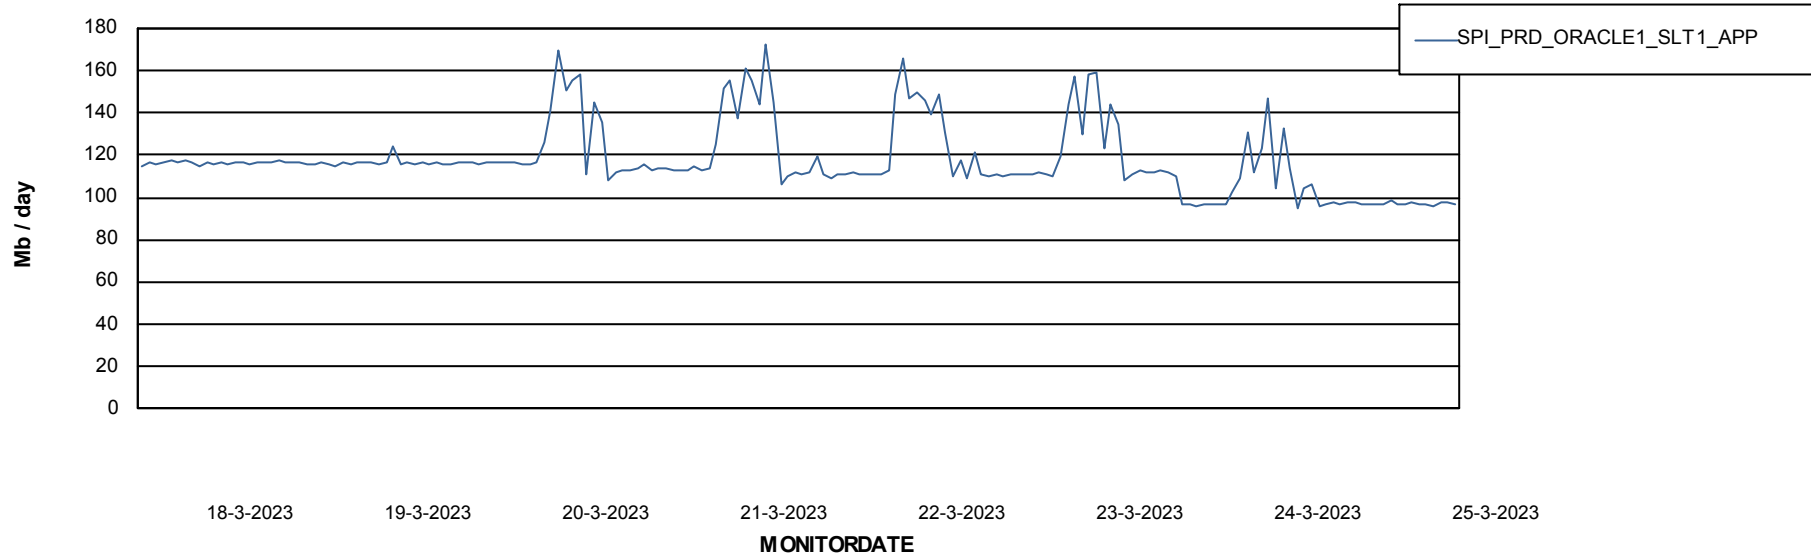

Weekly SLA Customer Report

Customer SPI_Production
Database ID 49

Database Performance SPIDB_Production

DB Processes Max 500

Weekly SLA Customer Report

Customer SPI_Production
Database ID 49

Database Performance SPIDB_Standby

DB Processes Max 500

Weekly SLA Customer Report

Customer SPI_Production
 Database ID 49

DATABASE SIZE SPIDB_Production

Database growth over last month

Database Tablespace SPIDB_Production

Date	Tablespace Name	Filesize (Gb)	Usedsize (Gb)	Percentage free
25-3-2023	ABSDATA	5	3	48
	INDX	8	4	45
24-3-2023	ABSDATA	5	3	48
	INDX	8	4	45
23-3-2023	ABSDATA	5	3	48
	INDX	8	4	45
22-3-2023	ABSDATA	5	3	48
	INDX	8	4	45
21-3-2023	ABSDATA	5	3	48
	INDX	8	4	45
20-3-2023	ABSDATA	5	3	48
	INDX	8	4	45
19-3-2023	ABSDATA	5	3	48
	INDX	8	4	45

Weekly SLA Customer Report

Customer SPI_Production
Database ID 49

ABSSolute Application Server Services

Avg memory used per ABS Server Service

Avg users per day per ABS server

Weekly SLA Customer Report

Customer SPI_Production
Database ID 49