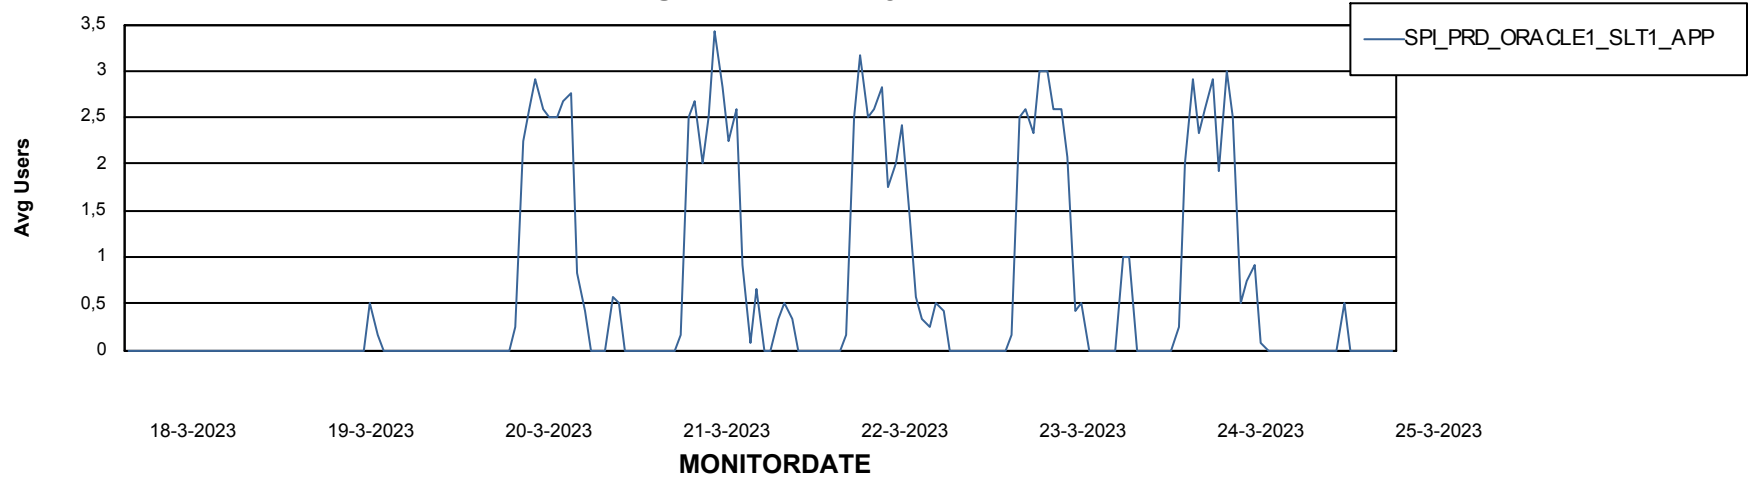

Weekly SLA Customer Report

Customer SPI_Production
Database ID 49

ABSSolute Application Server Services

Avg memory used per ABS Server Service

Avg users per day per ABS server

Weekly SLA Customer Report

Customer SPI_Production
Database ID 49