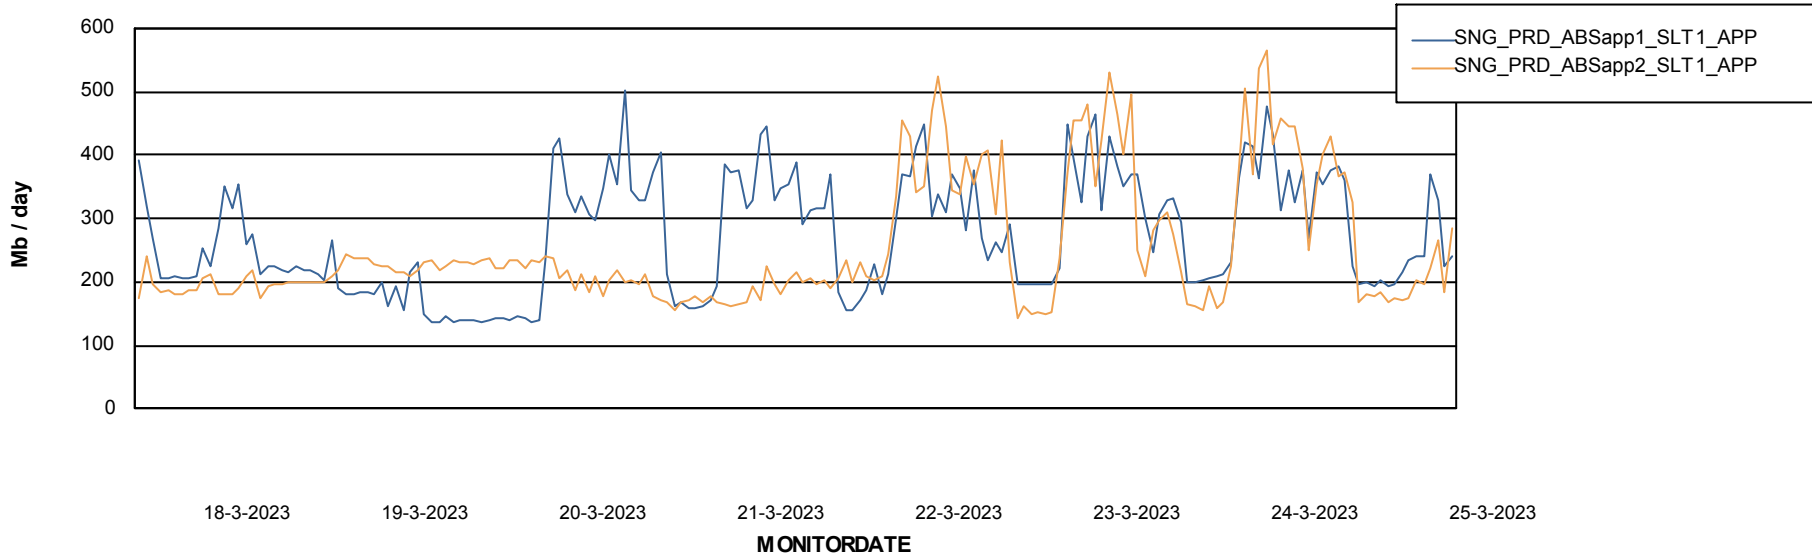

Database Performance SNG_PRD_ORACLE1

Weekly SLA Customer Report

Customer SNG_Production
 Database ID 70

DATABASE SIZE SNG_PRD_ORACLE1

Database growth over last month

Database Tablespace SNG_PRD_ORACLE1

Date	Tablespace Name	Filesize (Gb)	Usedsize (Gb)	Percentage free
25-3-2023	ABSDATA	54	38	30
	INDX	124	102	18
24-3-2023	ABSDATA	54	38	30
	INDX	124	102	18
23-3-2023	ABSDATA	54	38	30
	INDX	124	102	18
22-3-2023	ABSDATA	54	38	30
	INDX	124	102	18
21-3-2023	ABSDATA	54	38	30
	INDX	124	102	18
20-3-2023	ABSDATA	54	38	30
	INDX	124	102	18
19-3-2023	ABSDATA	54	38	30
	INDX	124	102	18

Weekly SLA Customer Report

Customer SNG_Production
Database ID 70

ABSolute Application Server Services

Avg memory used per ABS Server Service

Avg users per day per ABS server

Weekly SLA Customer Report

Customer SNG_Production
Database ID 70