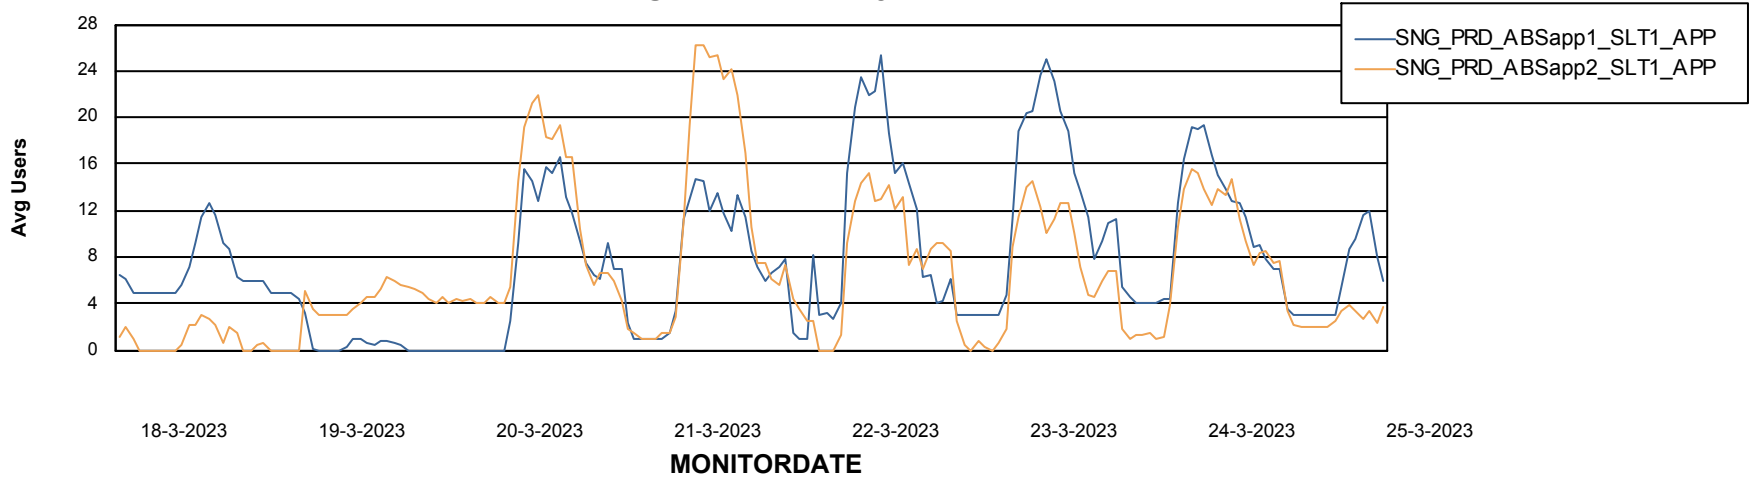

Weekly SLA Customer Report

Customer SNG_Production
Database ID 70

ABSolute Application Server Services

Avg memory used per ABS Server Service

Avg users per day per ABS server

Weekly SLA Customer Report

Customer SNG_Production
Database ID 70