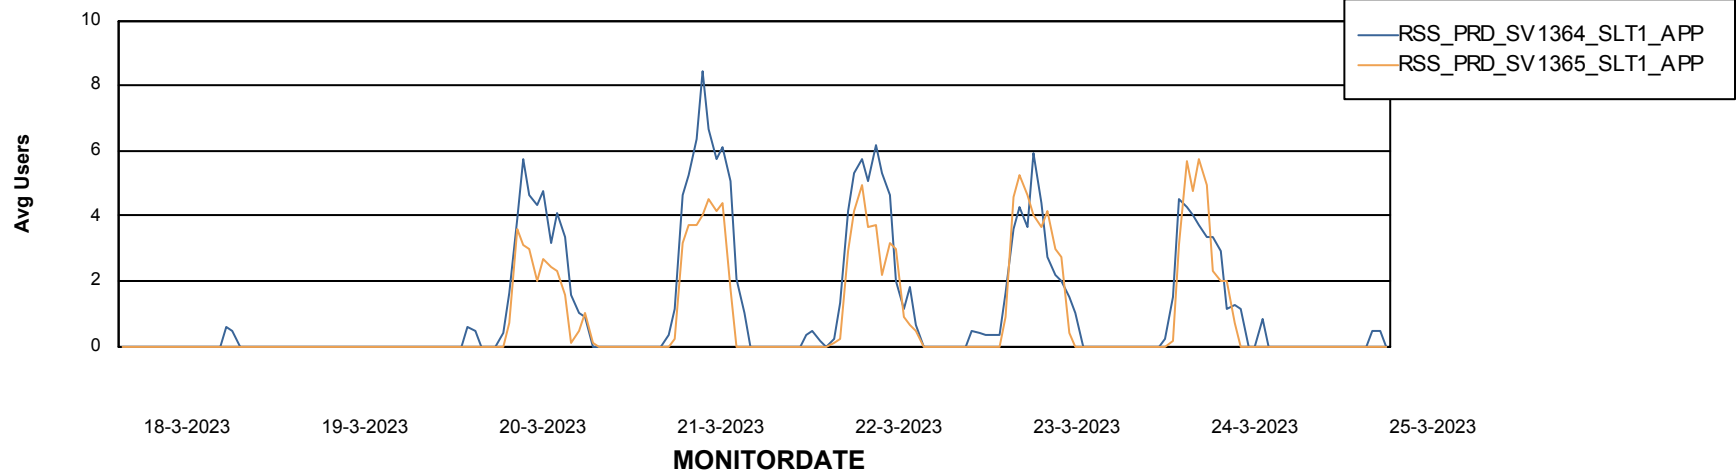

Avg users per day per ABS server