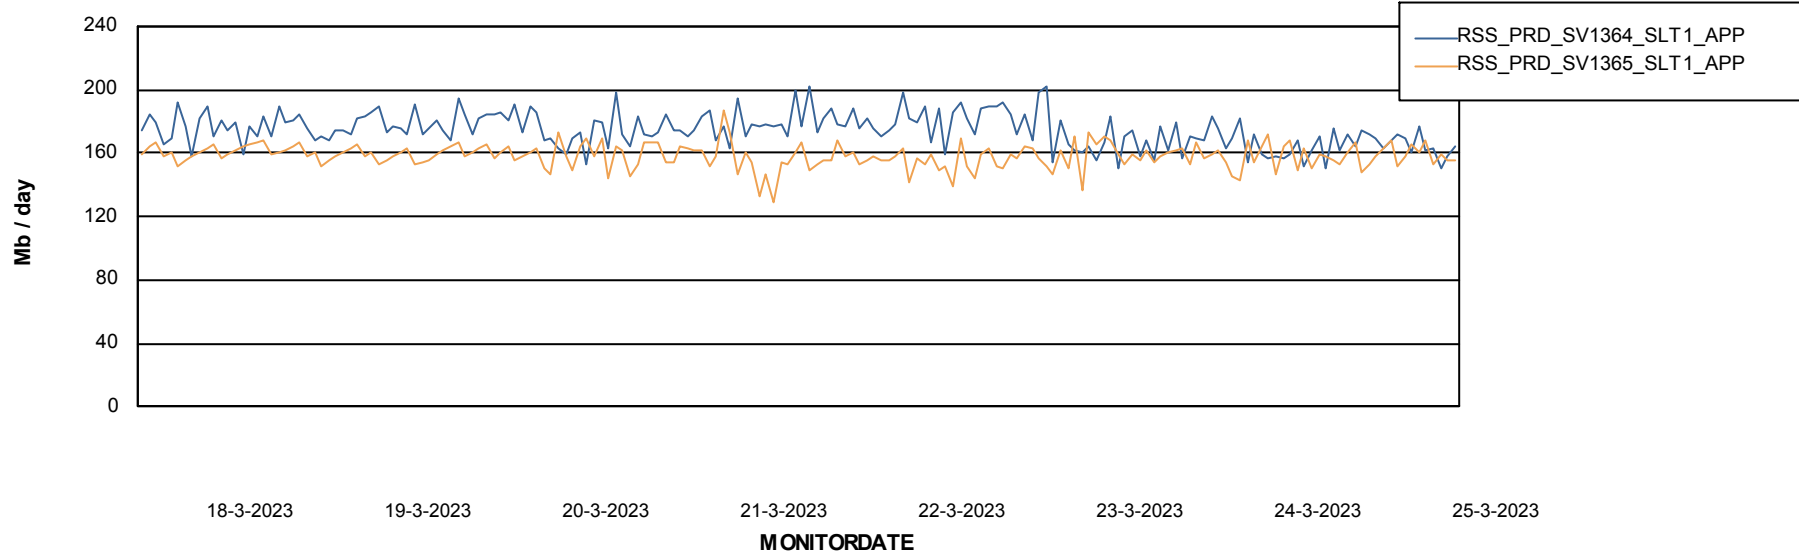

ABSSolute Application Server Services

Avg memory used per ABS Server Service