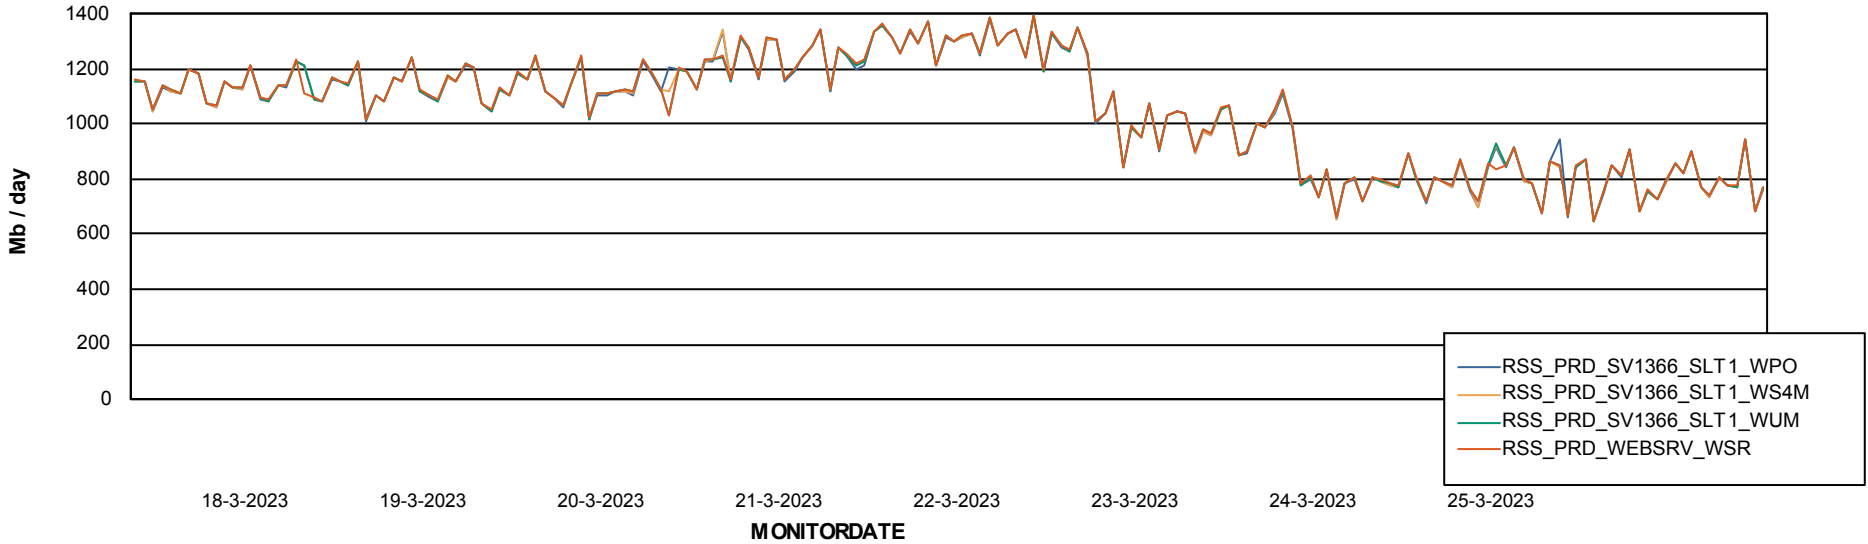

ABSSolute Web Component Services

Avg memory used per ABS Web component