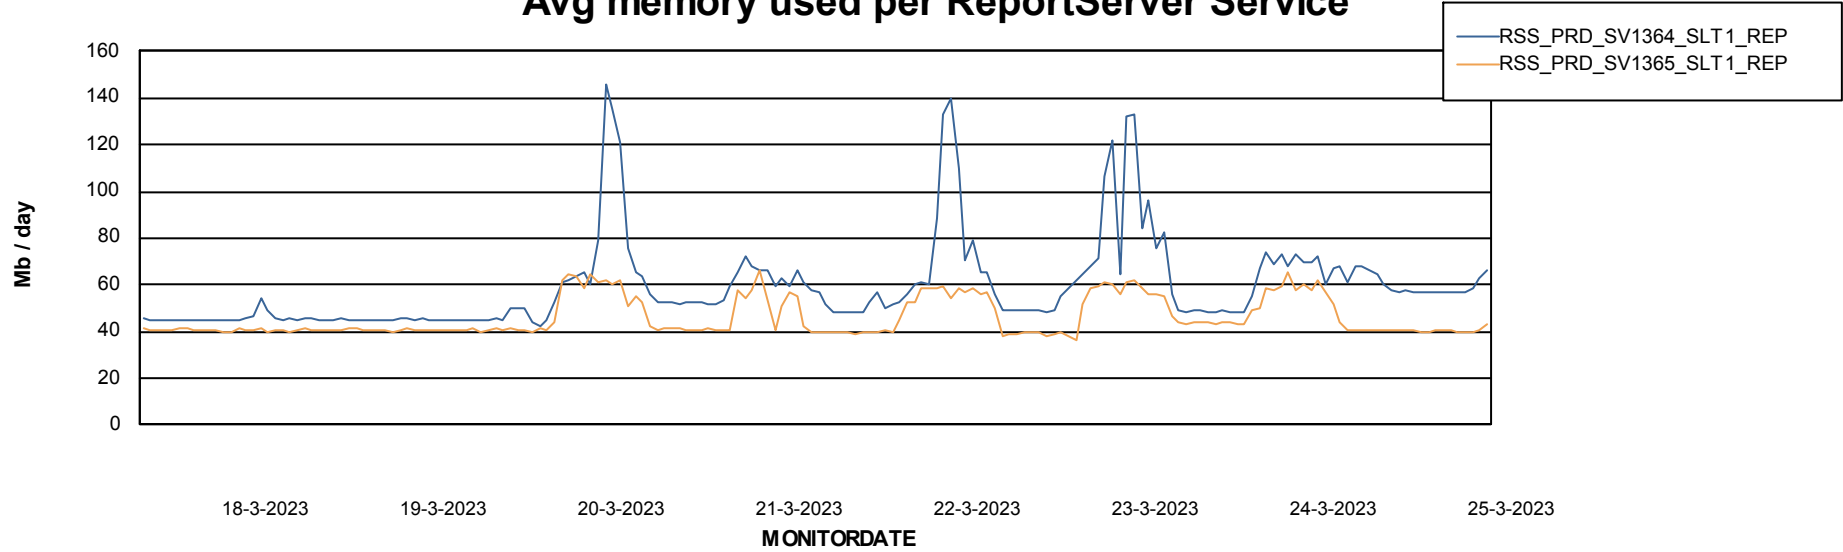

Avg memory used per ABS Server Service

Avg users per day per ABS server

Weekly SLA Customer Report

Customer RSS Production
Database ID 52

ABSSolute Application ReportServer Services

Avg memory used per ReportServer Service