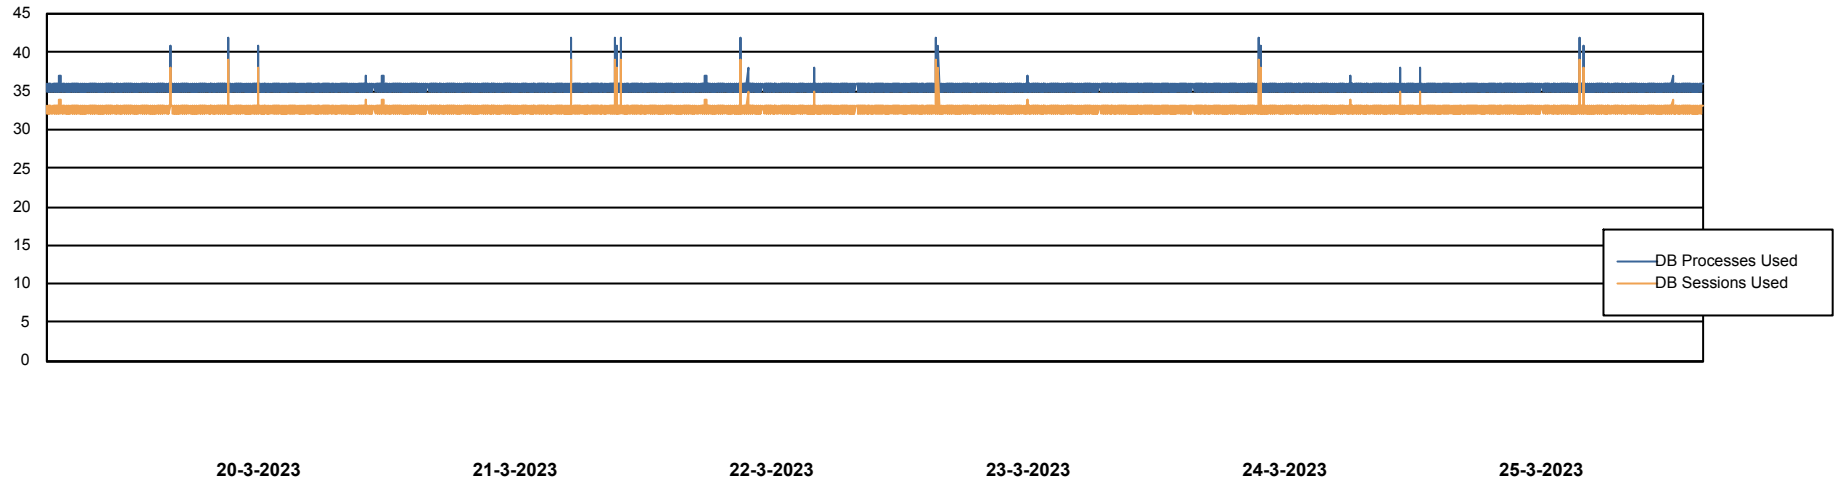

Weekly SLA Customer Report

Customer PHS_Production
Database ID 47

Database Performance PHSDB_Production

Weekly SLA Customer Report

Customer PHS_Production
Database ID 47

Database Performance PHSDB_Standby

DB Processes Max 1,000