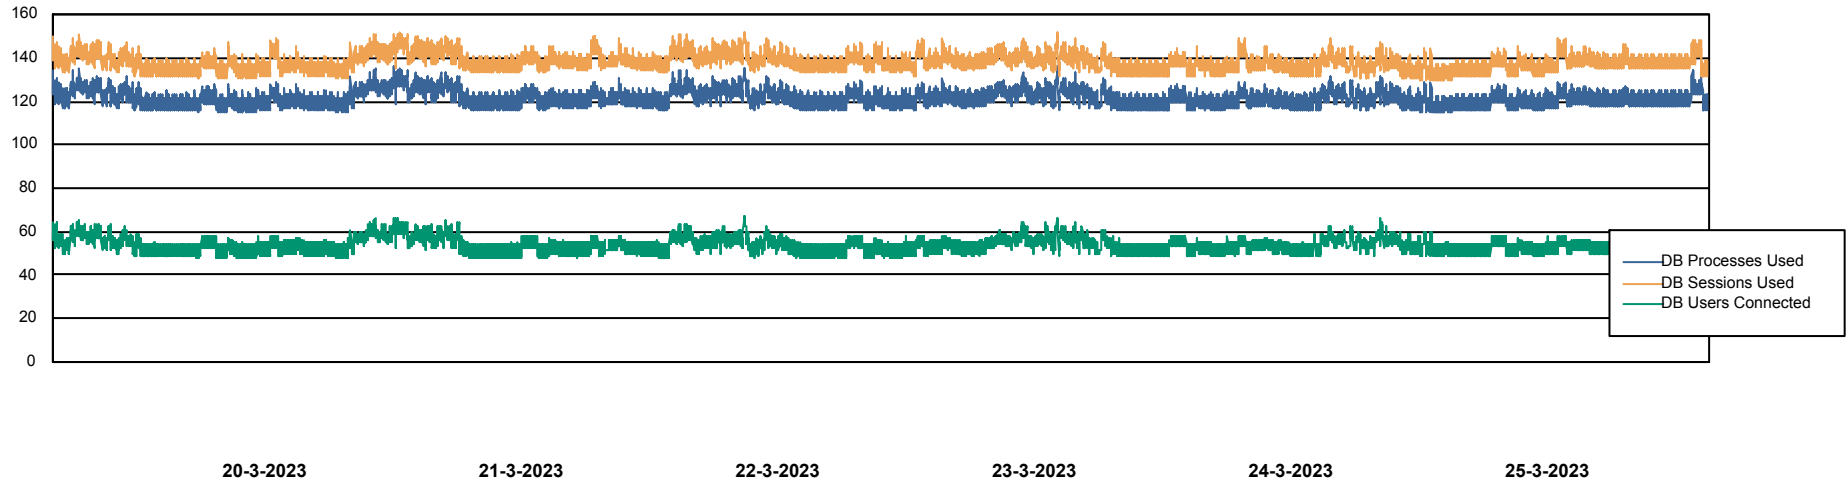

Weekly SLA Customer Report

Customer PHS_Production
Database ID 47

Database Performance PHSDB_Production

Weekly SLA Customer Report

Customer PHS_Production
Database ID 47

Database Performance PHSDB_Standby

DB Processes Max 1,000