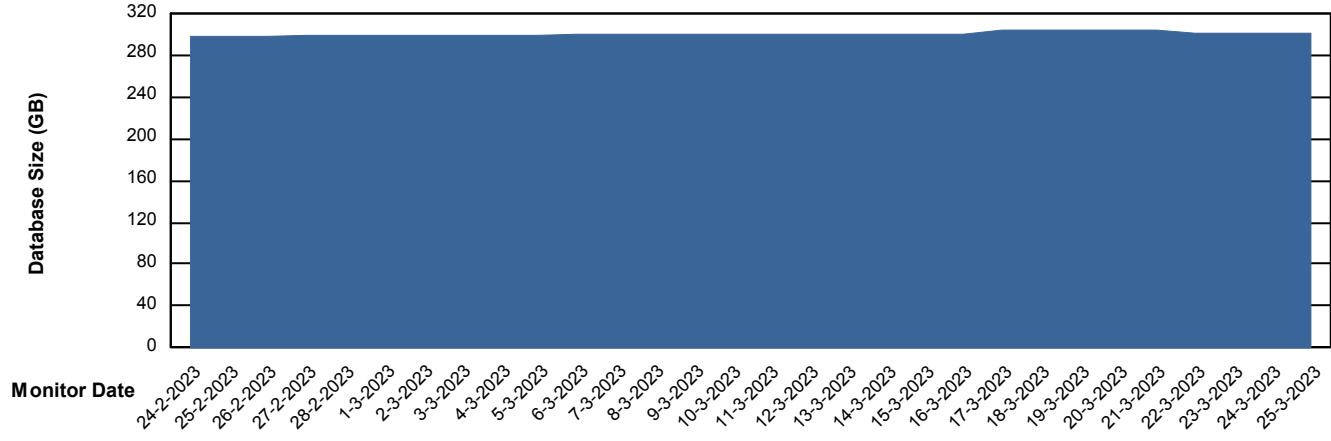

Weekly SLA Customer Report

Customer PHS_Production
Database ID 47

Database Performance PHSDB_Test

Weekly SLA Customer Report

Customer PHS_Production
Database ID 47

DATABASE SIZE PHSDB_Production

Database growth over last month