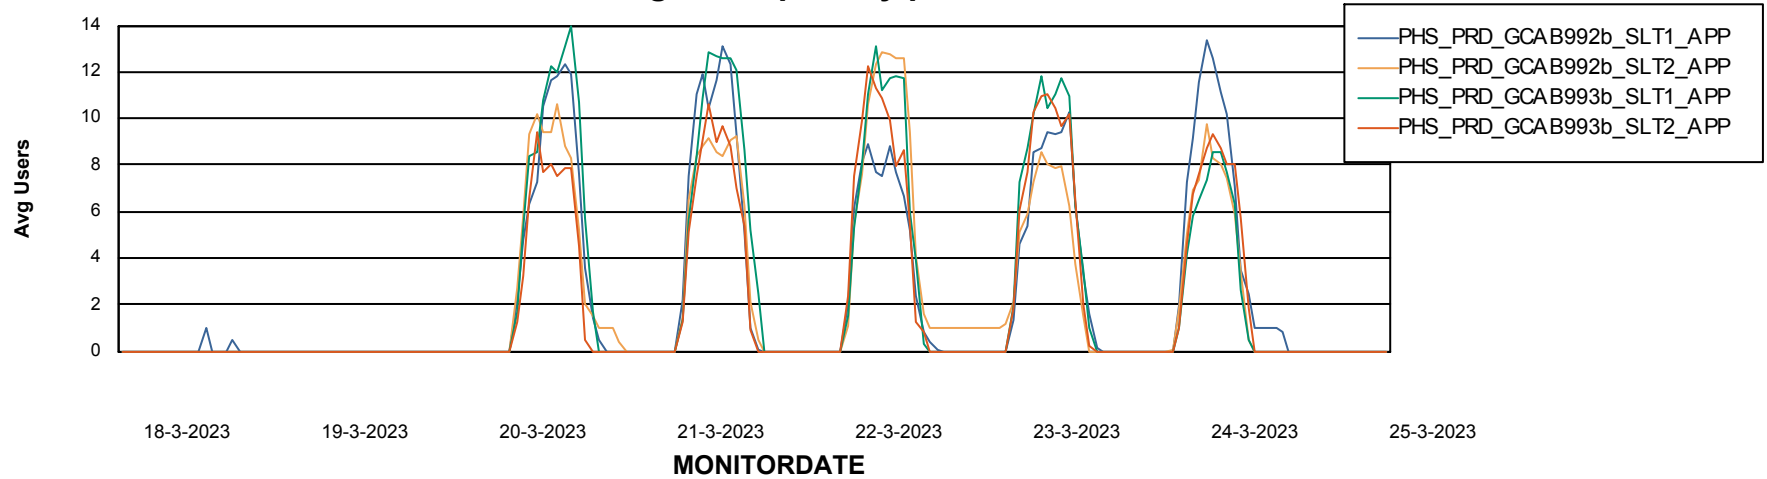

Avg users per day per ABS server