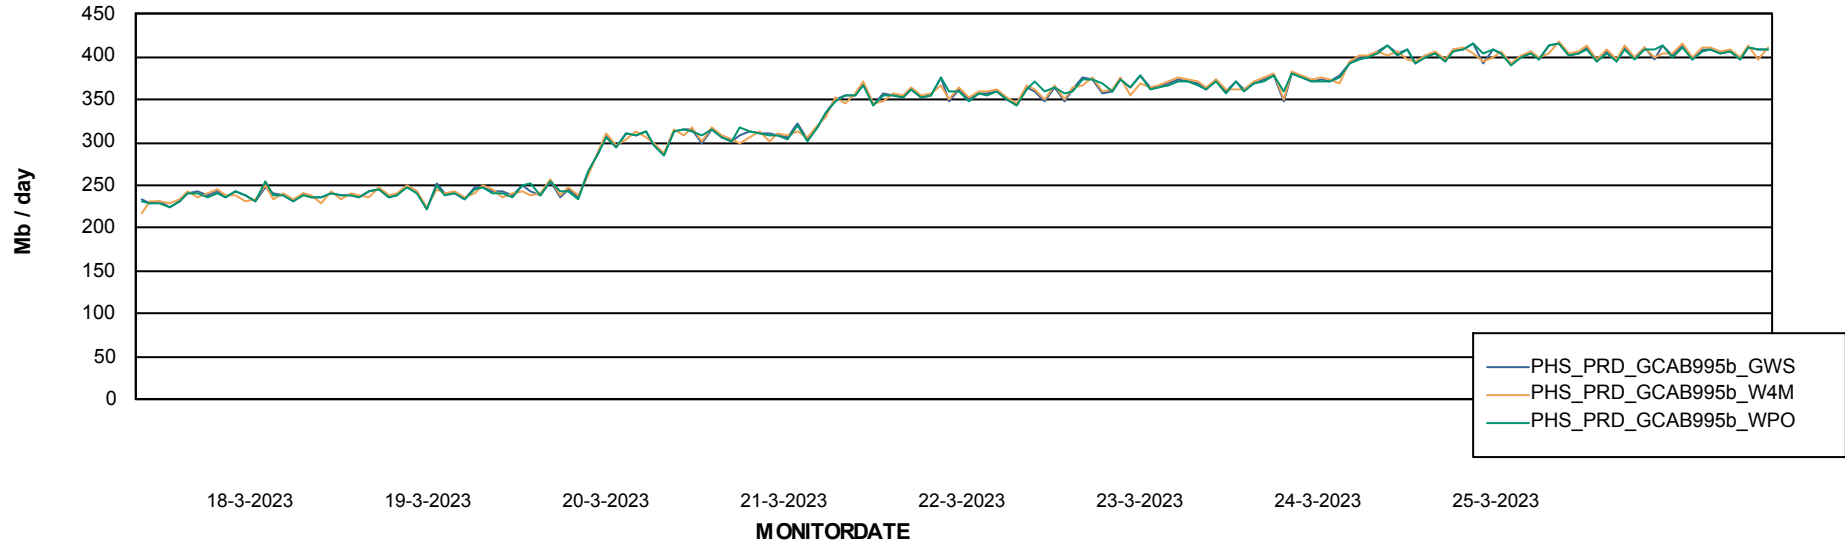

ABSSolute Web Component Services

Avg memory used per ABS Web component