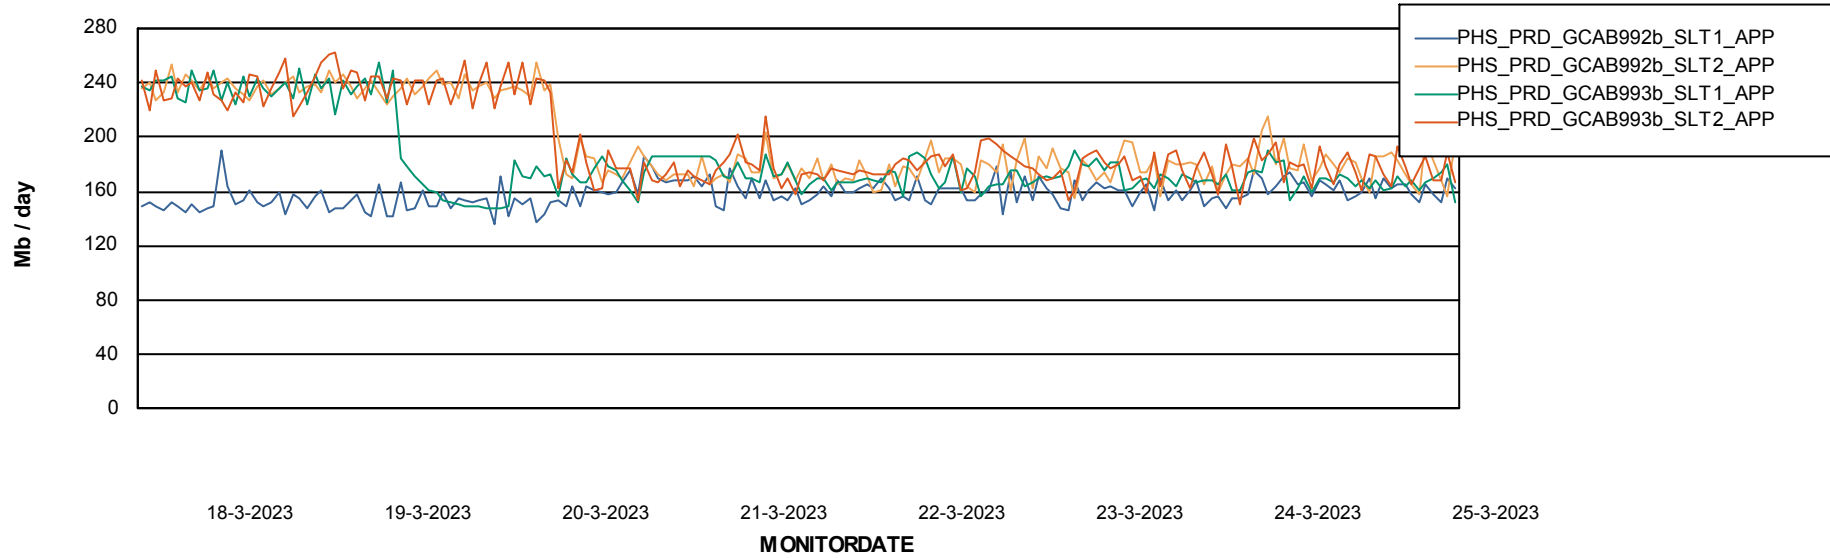

Standby Database Health PHS_Production

Recovery lag for last 7 days

Weekly SLA Customer Report

Customer PHS_Production
Database ID 47

ABSSolute Application Server Services

Avg memory used per ABS Server Service