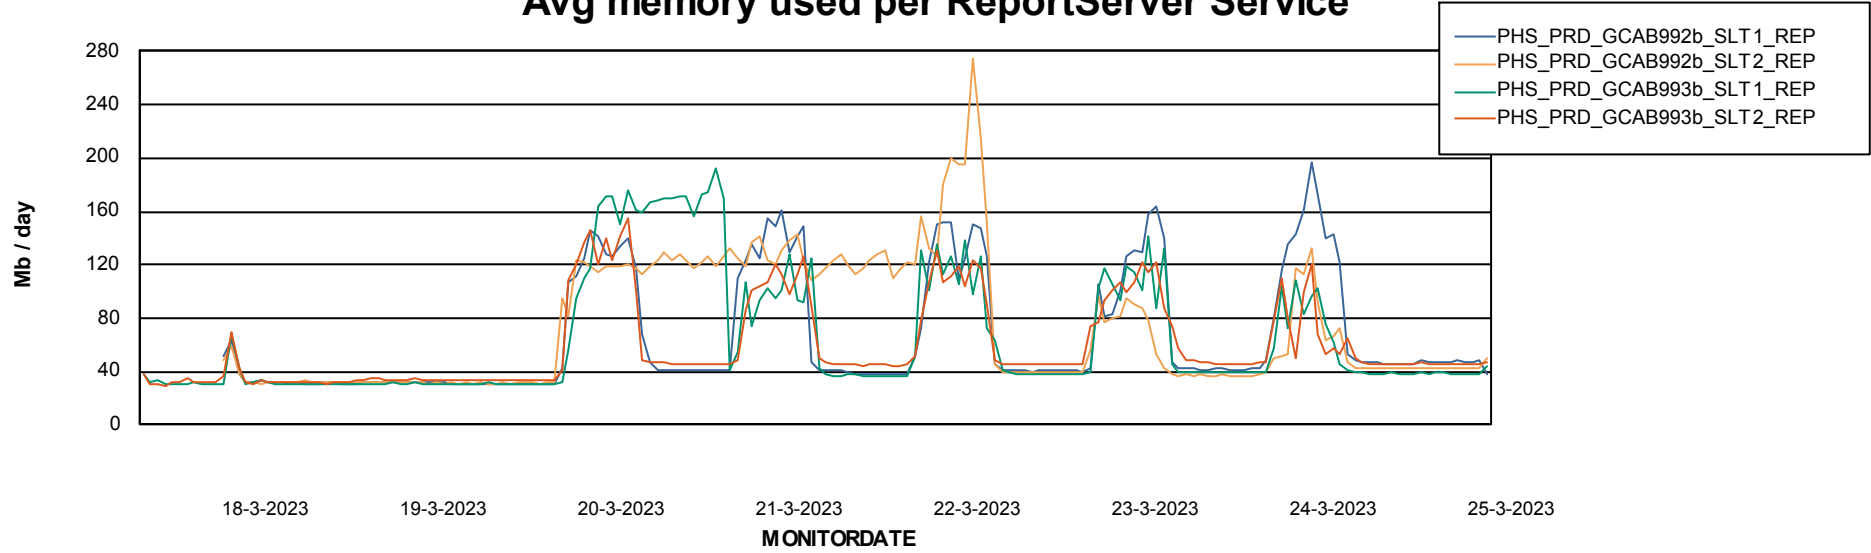

Avg users per day per ABS server

Weekly SLA Customer Report

Customer PHS_Production
Database ID 47

ABSSolute Application ReportServer Services

Avg memory used per ReportServer Service

Weekly SLA Customer Report