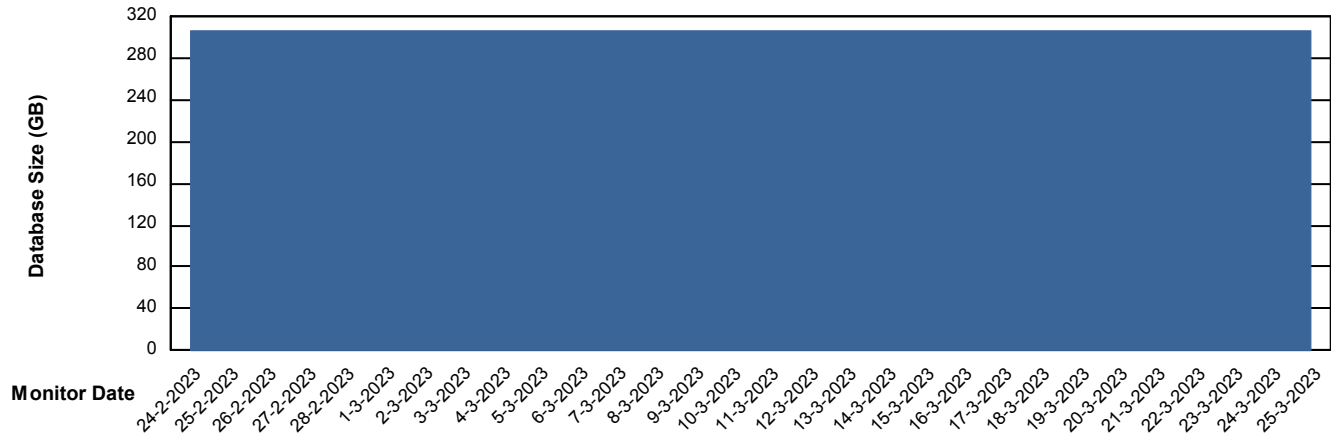

DATABASE SIZE PHSDB_Test

Database growth over last month