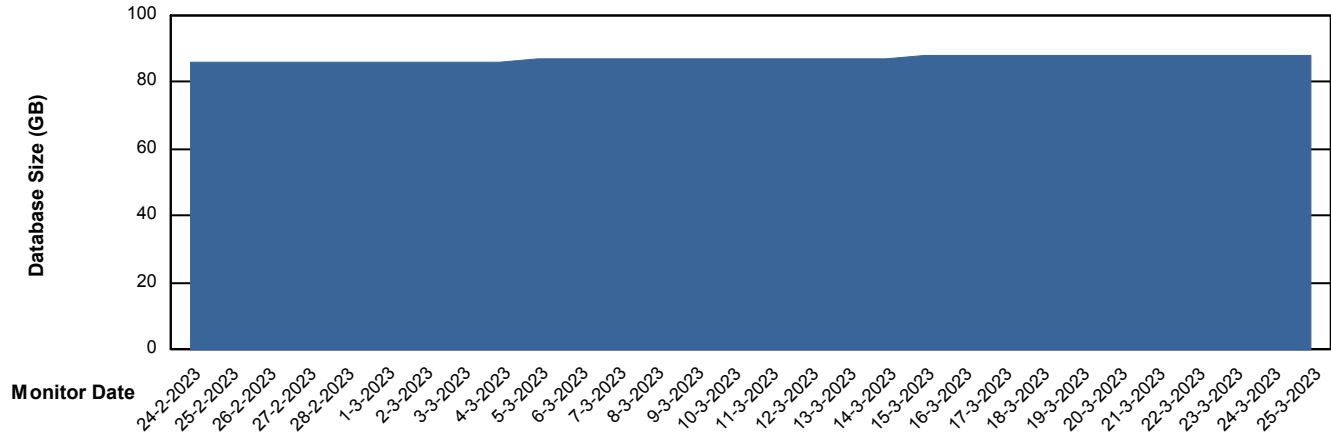

DATABASE SIZE NOA_BI_NOVOBI_Production

Database growth over last month