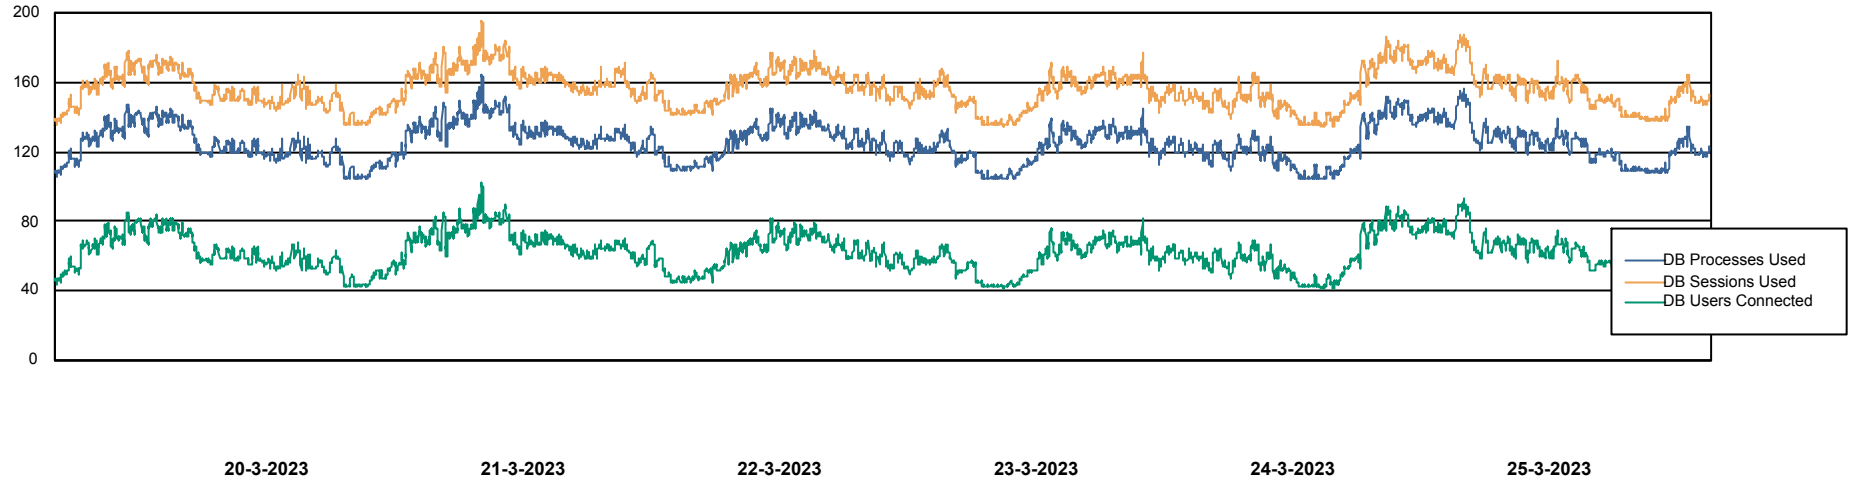

Weekly SLA Customer Report

Customer NOA_Production (24/7)
Database ID 116

Database Performance NOA_BI_NOVOBI_Production

Weekly SLA Customer Report

Customer NOA_Production (24/7)
Database ID 116

Database Performance NOA_PRD_NovoABS01_DB

Weekly SLA Customer Report

Customer NOA_Production (24/7)
Database ID 116

Database Performance NOA_STB_NovoABS03_DB

DB Processes Max 300

Weekly SLA Customer Report

Customer NOA_Production (24/7)
Database ID 116