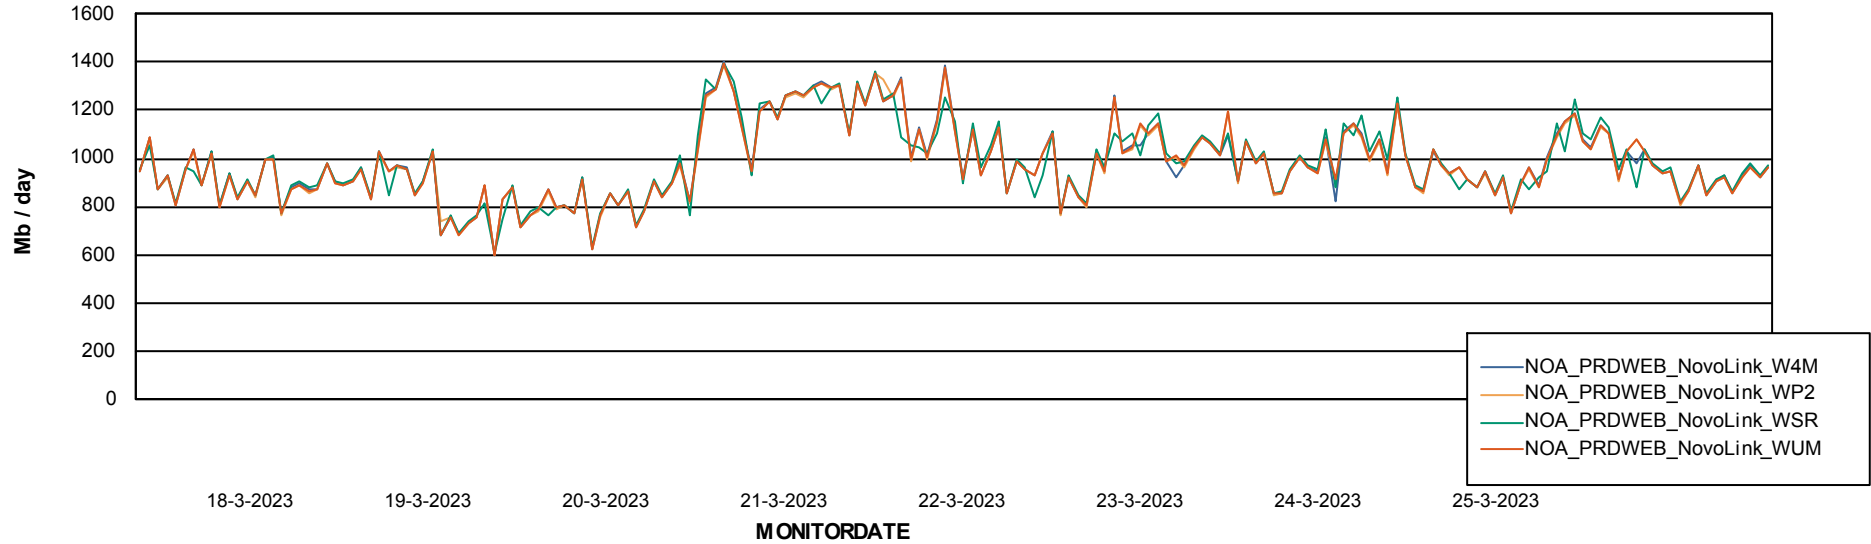

Avg memory used per ReportServer Service

Weekly SLA Customer Report

Customer NOA_Production (24/7)
Database ID 116

ABSSolute Web Component Services

Avg memory used per ABS Web component

Weekly SLA Customer Report