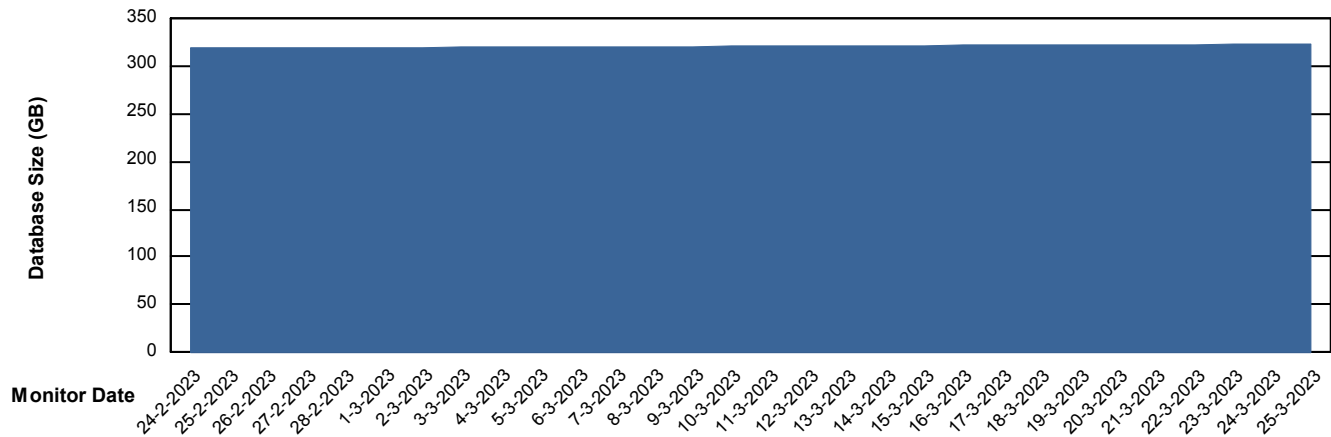

DATABASE SIZE NOA_PRD_NovoABS01_DB

Database growth over last month