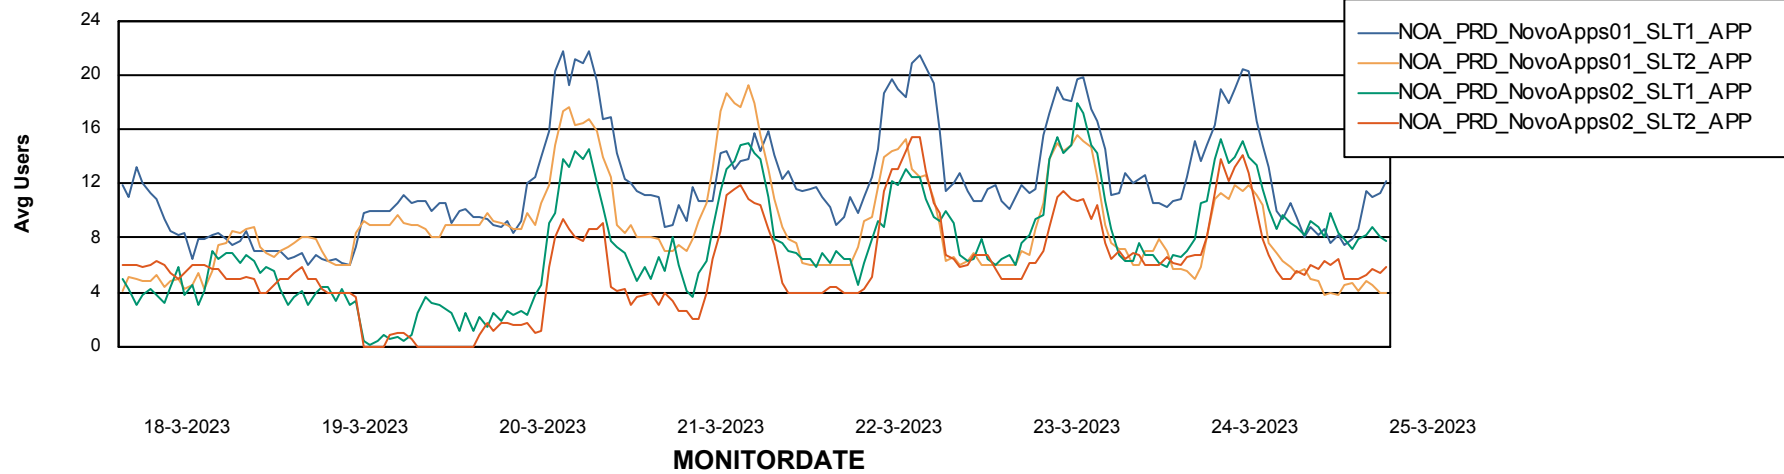

Avg users per day per ABS server