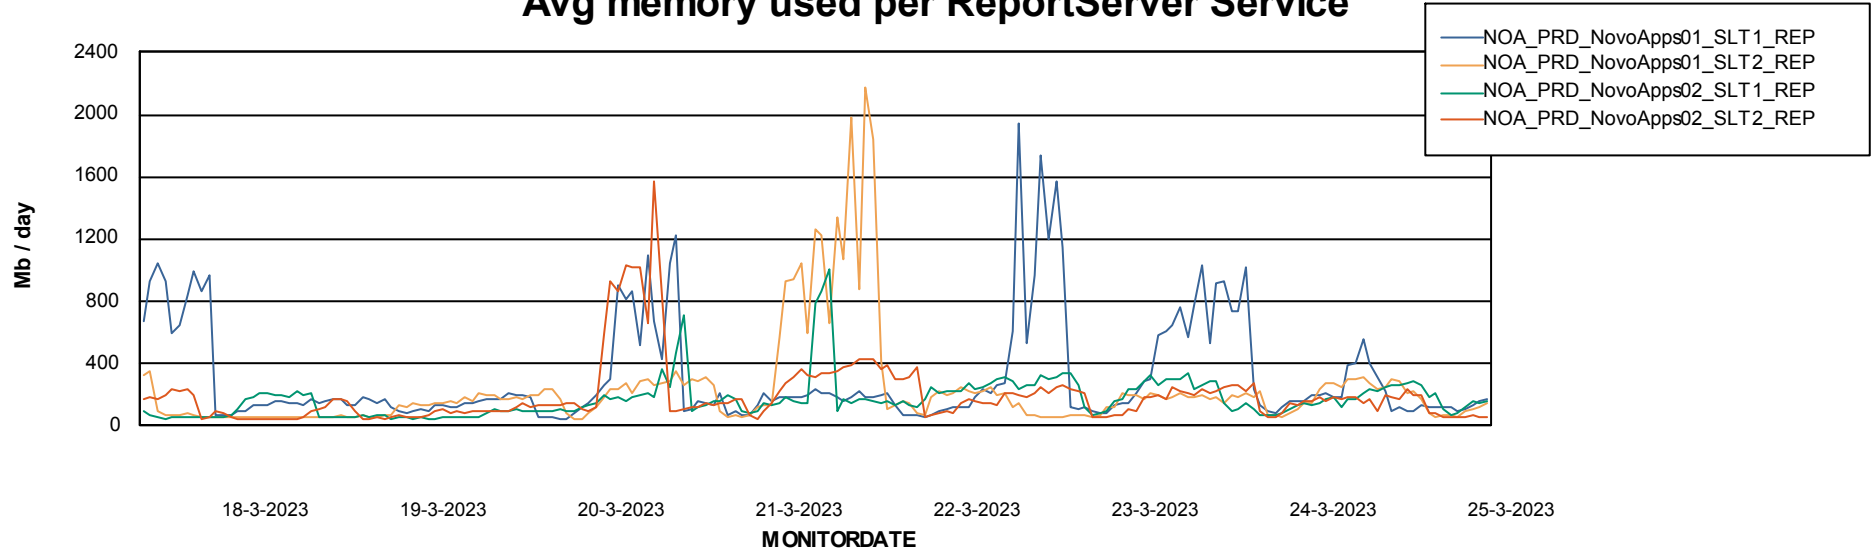

ABSSolute Application ReportServer Services

Avg memory used per ReportServer Service