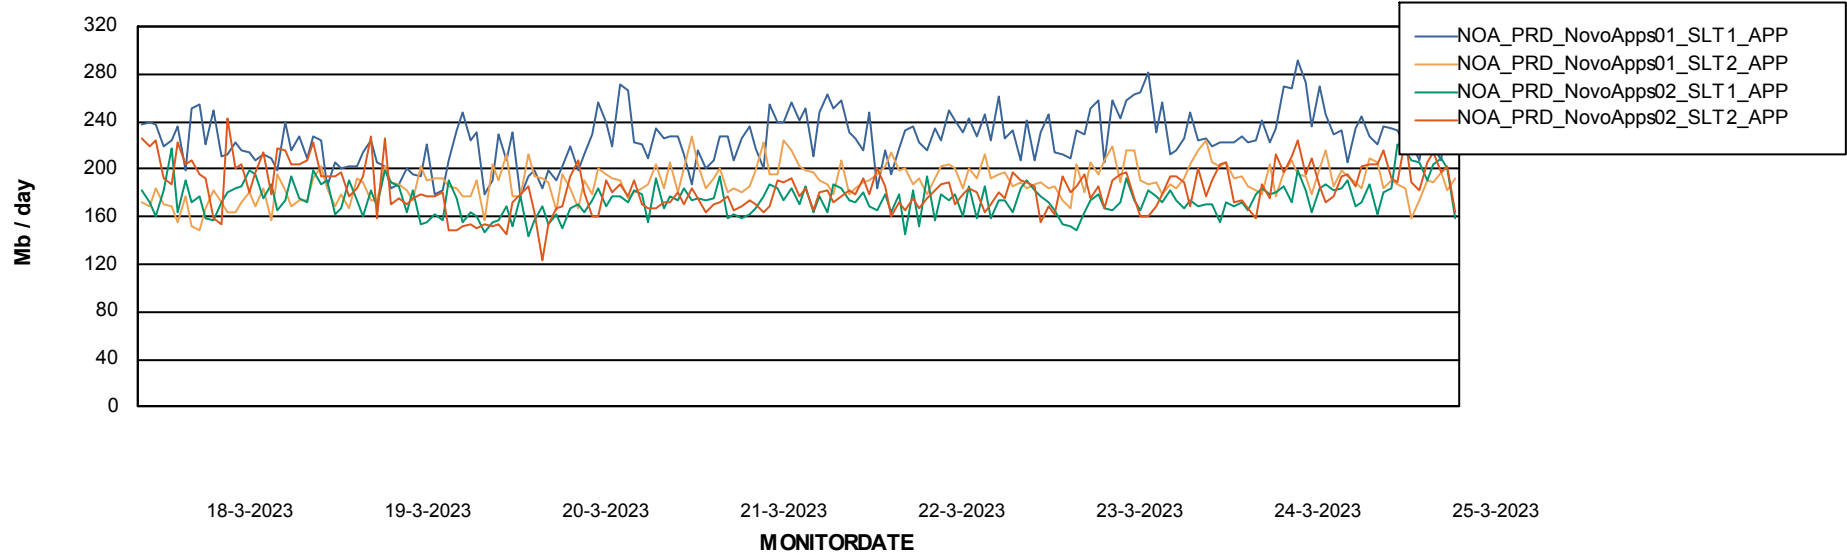

ABSSolute Application Server Services

Avg memory used per ABS Server Service