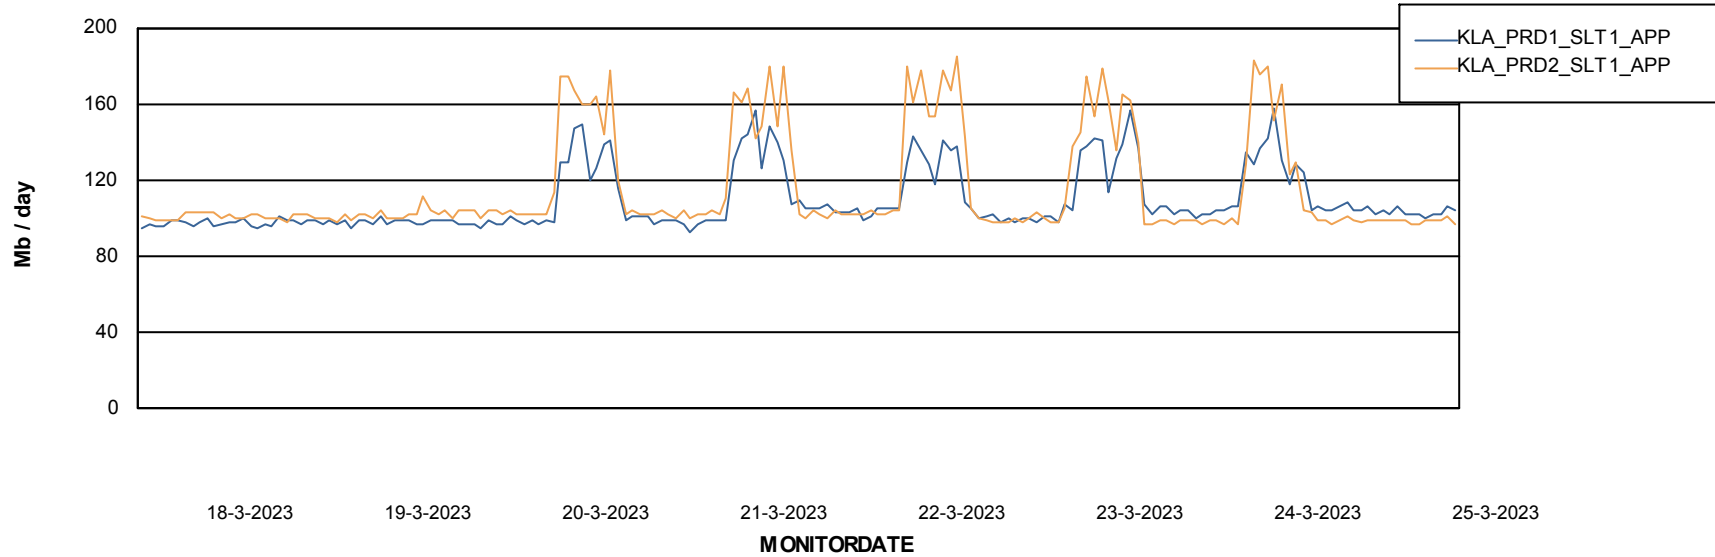

Standby Database Health KLA_Production

Recovery lag for last 7 days

Weekly SLA Customer Report

Customer KLA_Production
Database ID 65

ABSSolute Application Server Services

Avg memory used per ABS Server Service