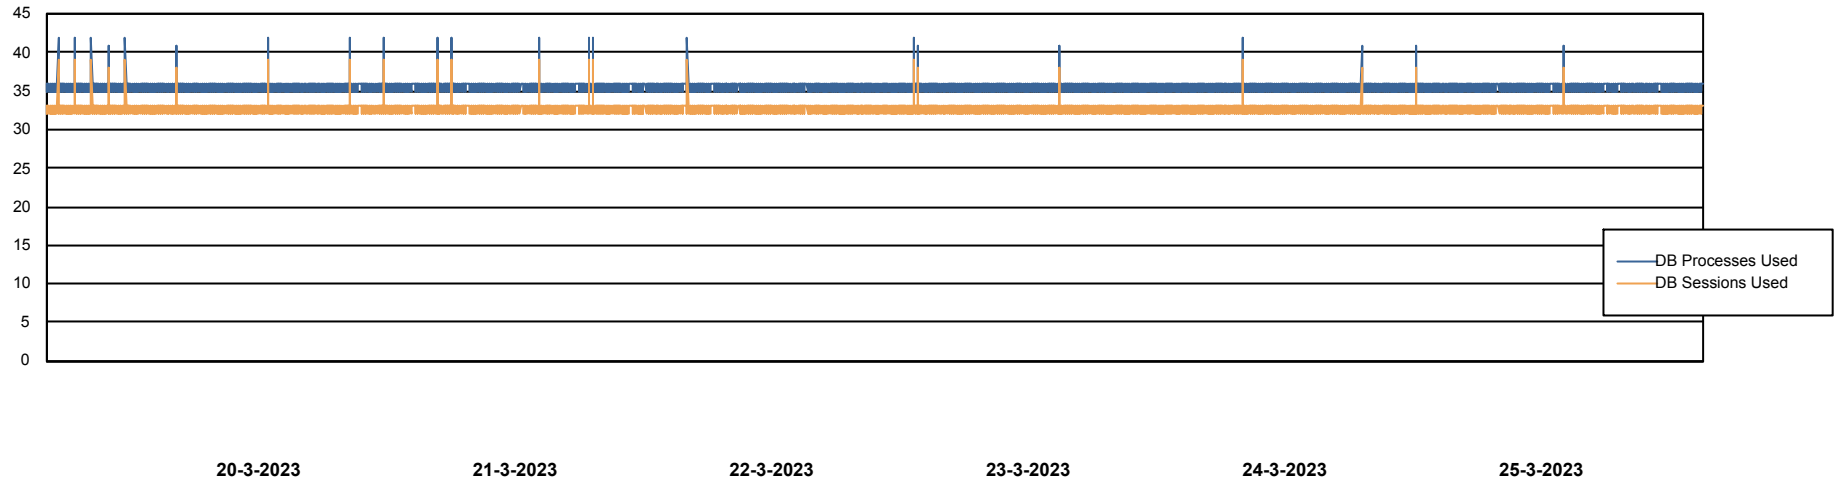

Database Performance KLA_STB_KLAHQORA04_DB

DB Processes Max 1,000