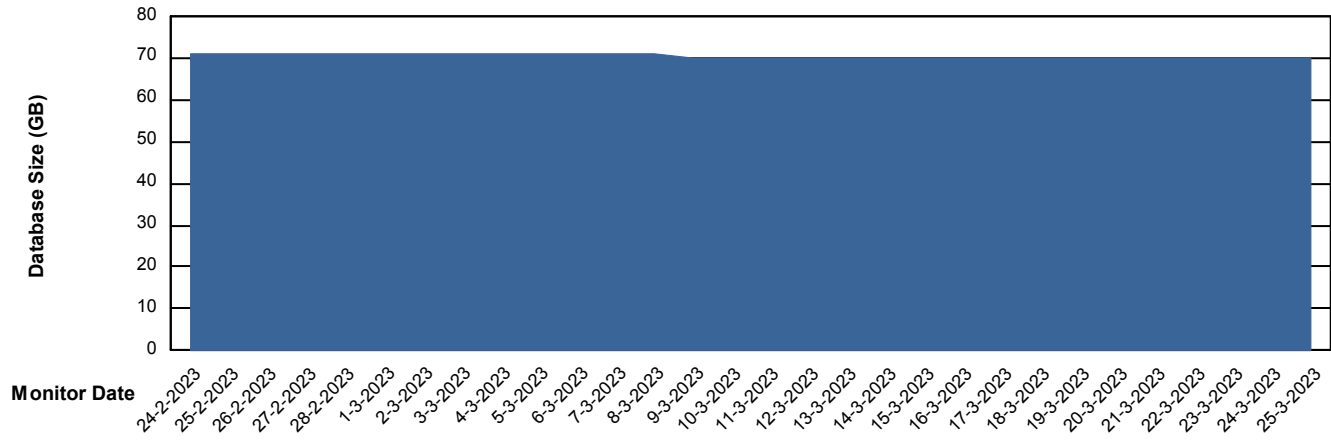

DATABASE SIZE KLA_TST_KLAHQORA04_DB

Database growth over last month