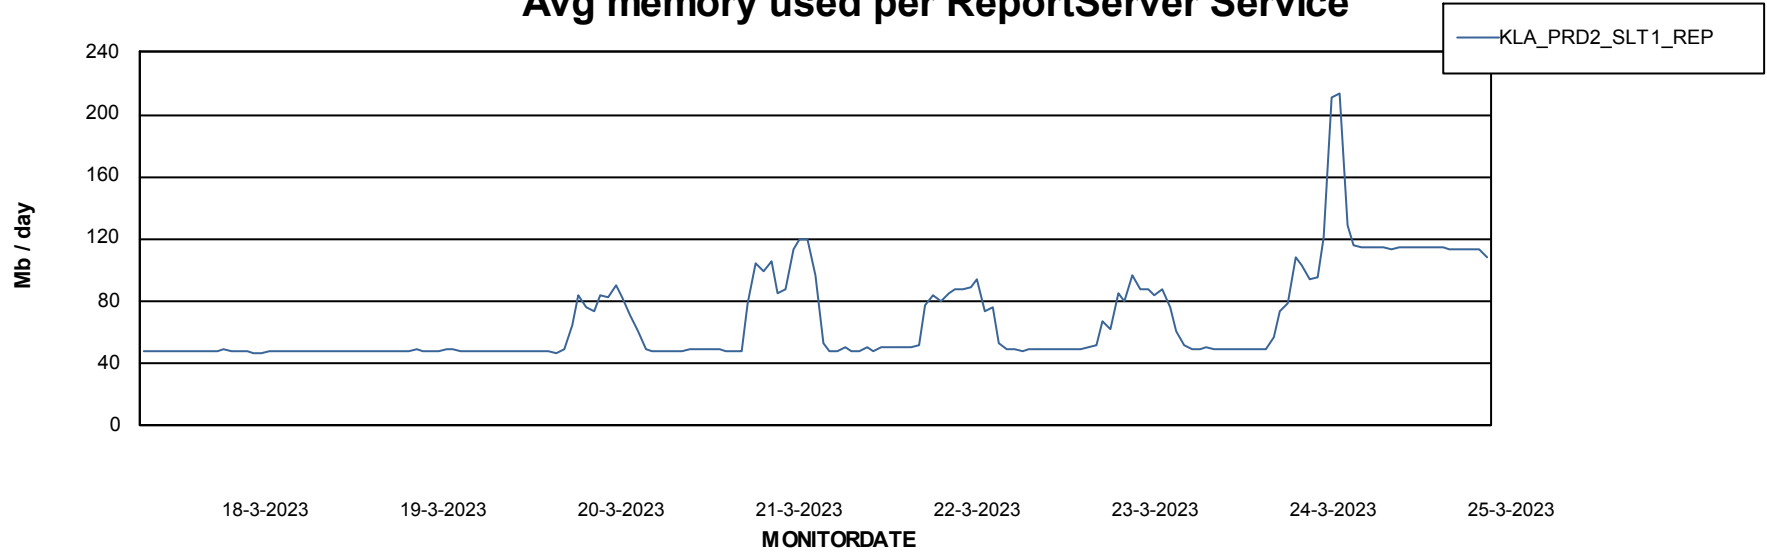

Avg users per day per ABS server

Weekly SLA Customer Report

Customer KLA_Production
Database ID 65

ABSSolute Application ReportServer Services

Avg memory used per ReportServer Service

Weekly SLA Customer Report