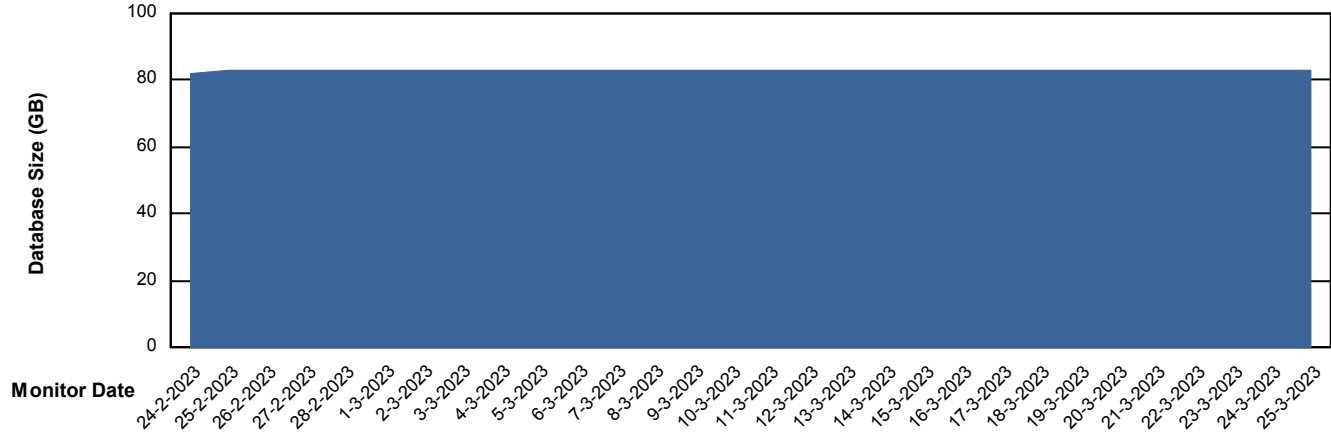

DATABASE SIZE KLA_PRD_KLAHQORA03_DB

Database growth over last month