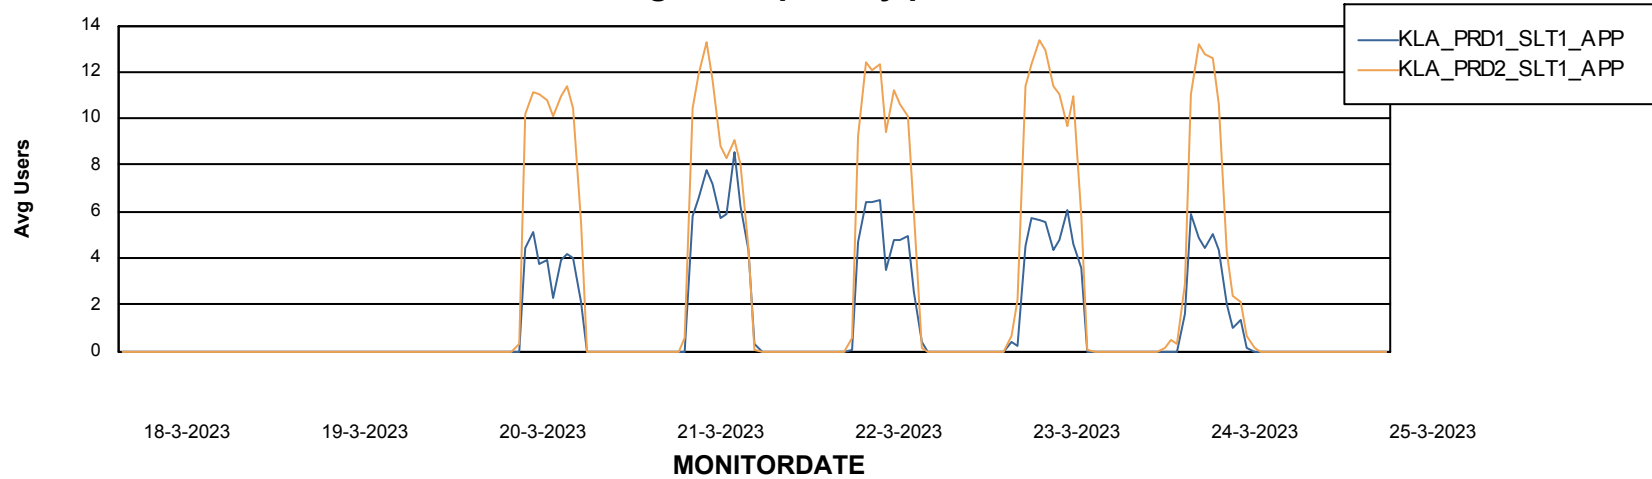

Avg users per day per ABS server