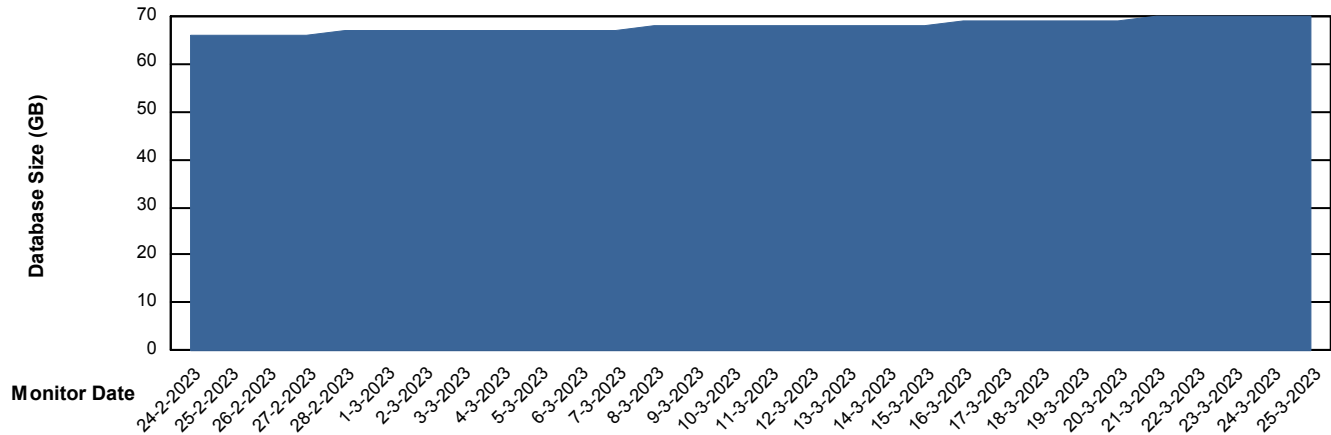

DATABASE SIZE HUE_PRD_S-ORAPROD2_DB

Database growth over last month