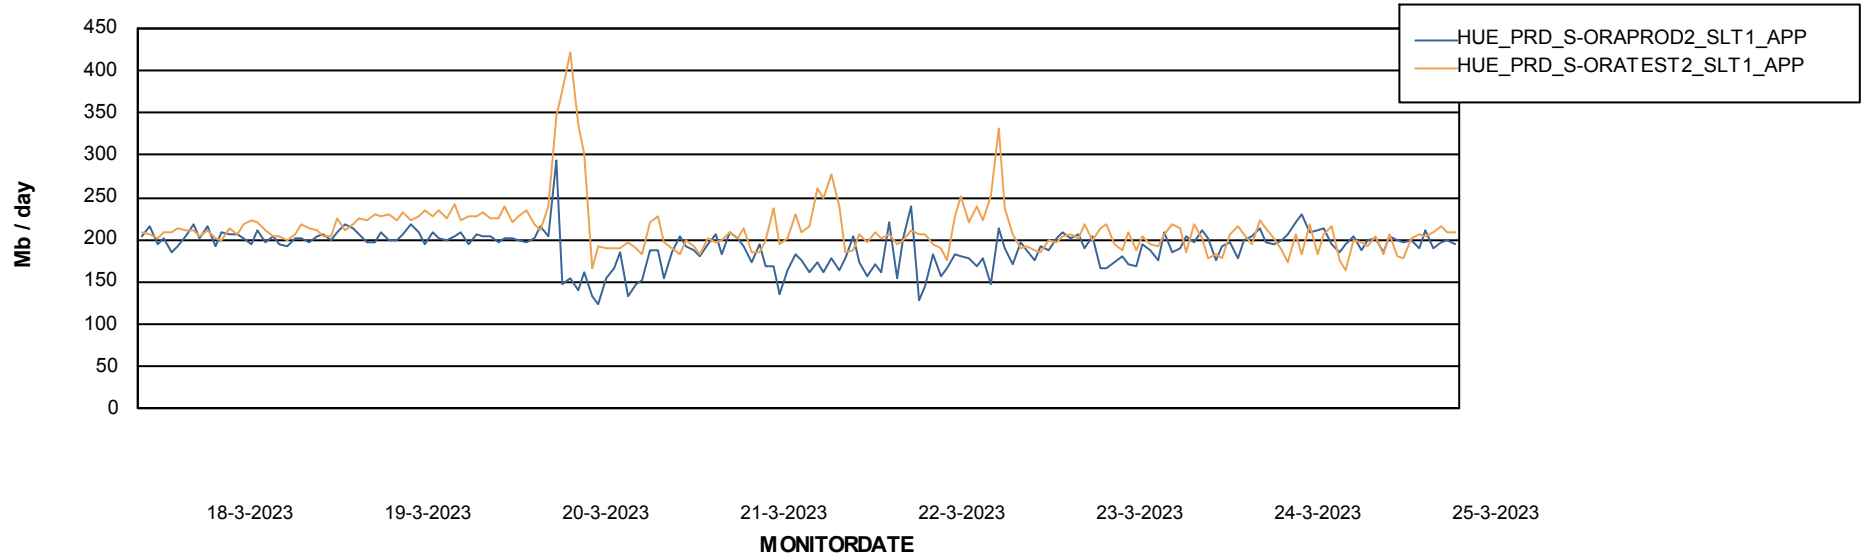

ABSSolute Application Server Services

Avg memory used per ABS Server Service