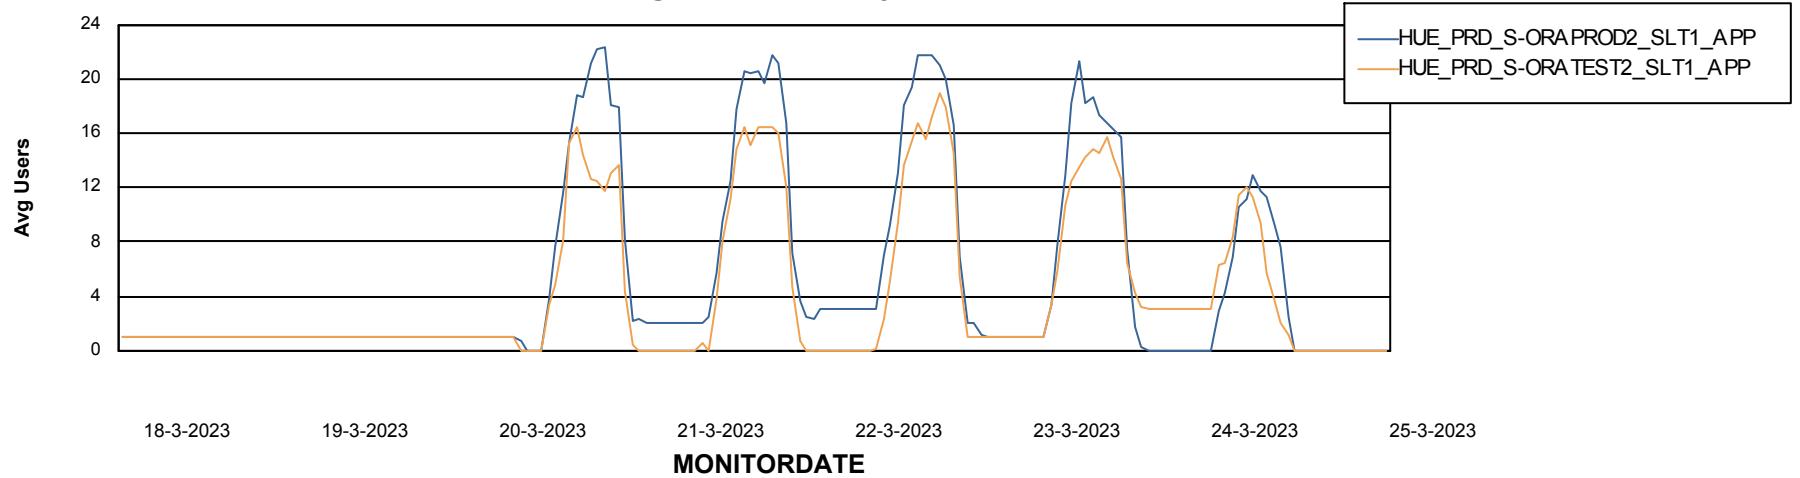

Avg users per day per ABS server