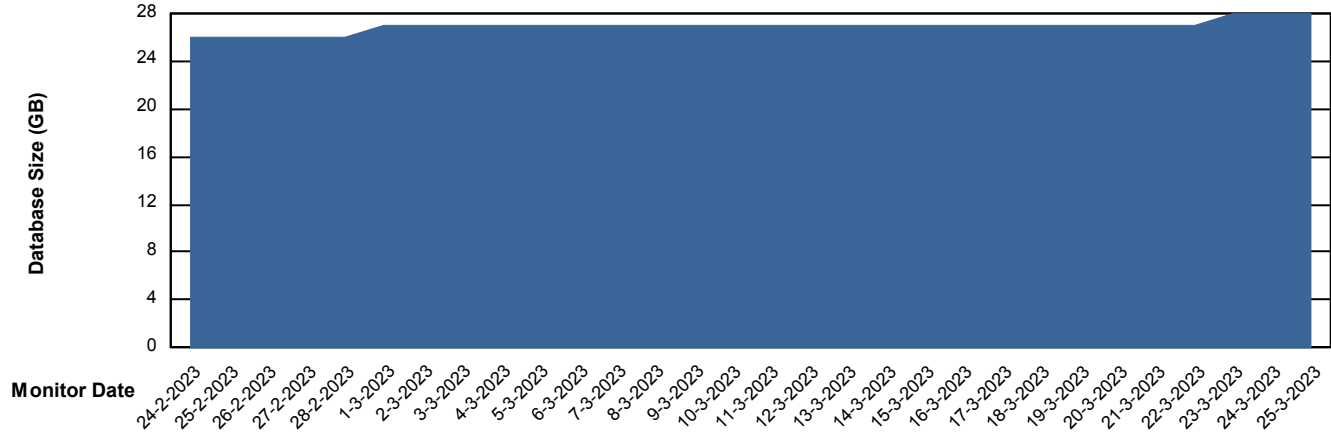

DATABASE SIZE HUE_PRD_S-ORABI_DB

Database growth over last month