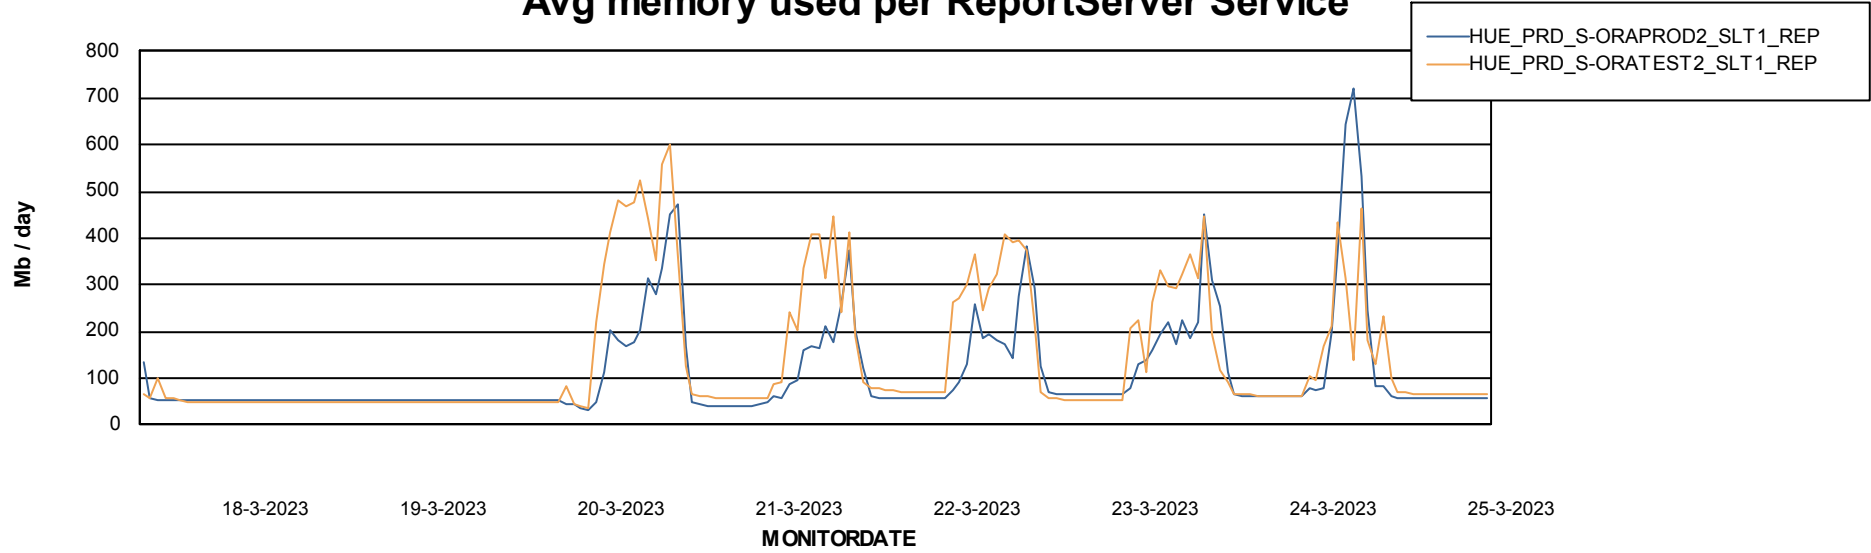

ABSSolute Application ReportServer Services

Avg memory used per ReportServer Service