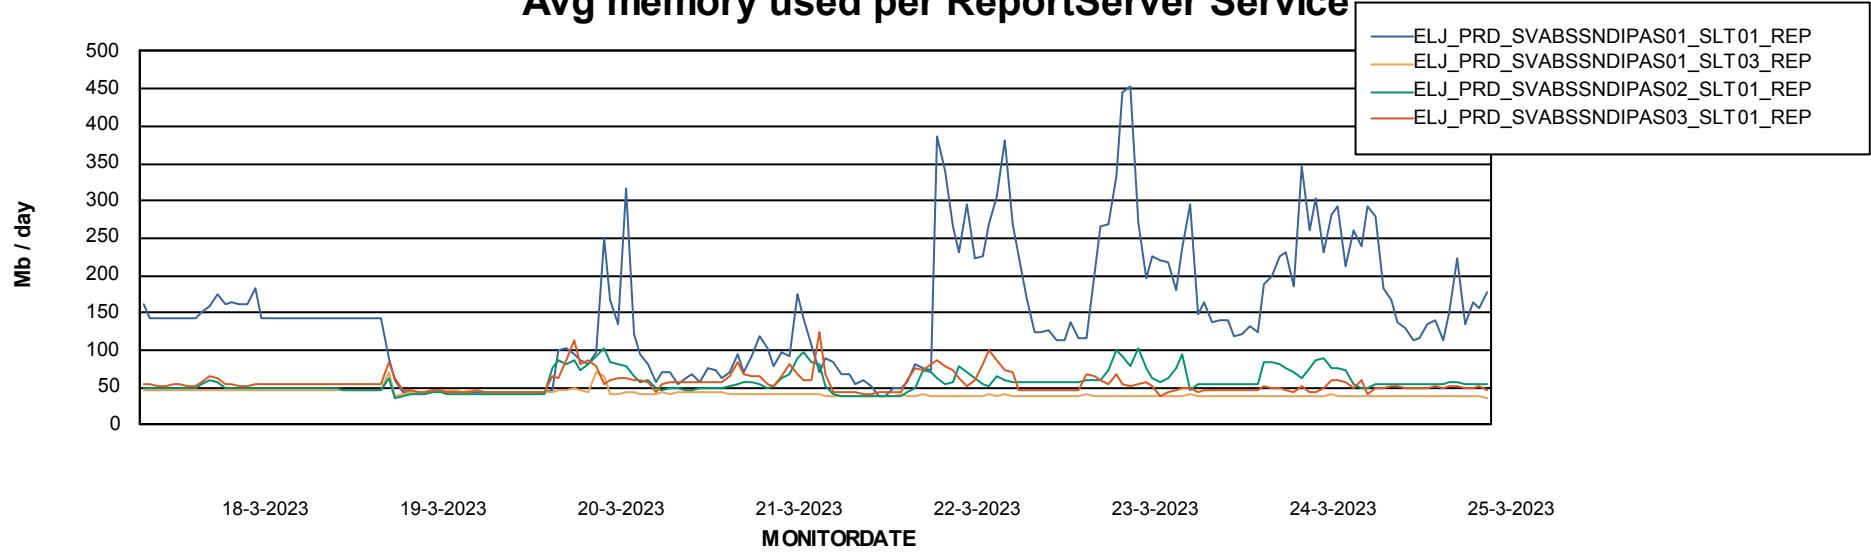

Avg memory used per ABS Server Service

Avg users per day per ABS server

Weekly SLA Customer Report

Customer ELJ Production
Database ID 72

ABSSolute Application ReportServer Services

Avg memory used per ReportServer Service