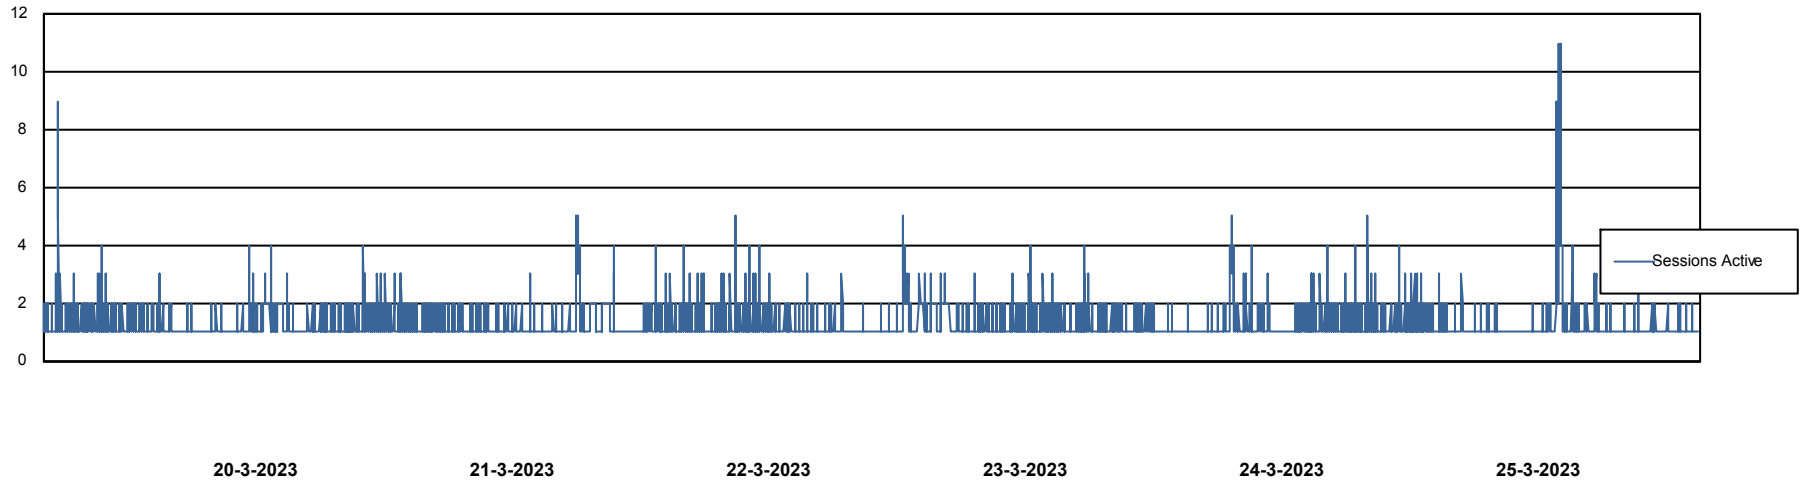

Weekly SLA Customer Report

Customer ELJ Production
Database ID 72

Database Performance ELJDB_BI

Weekly SLA Customer Report

Customer ELJ Production
Database ID 72

Database Performance ELJDB_Production

Weekly SLA Customer Report

Customer ELJ Production
Database ID 72

Database Performance ELJDB_Standby

DB Processes Max 4
DB Sessions Max 600

Weekly SLA Customer Report

Customer ELJ Production
Database ID 72

DATABASE SIZE ELJDB_BI

Database growth over last month