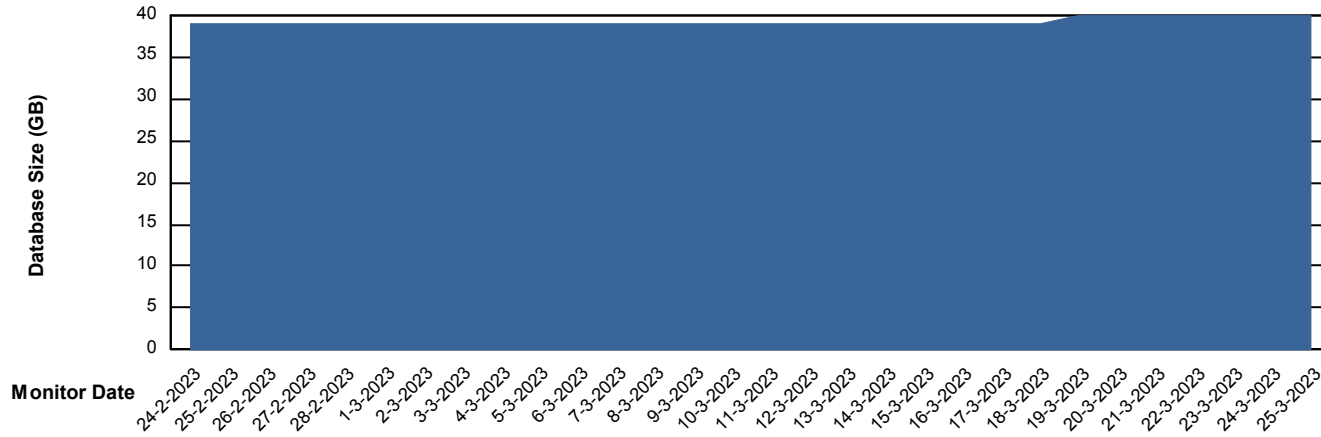

Customer ELJ Production
Database ID 72

Database Performance ELJDB_Standby

DB Processes Max 4
DB Sessions Max 600

Weekly SLA Customer Report

Customer ELJ Production
Database ID 72

DATABASE SIZE ELJDB_BI

Database growth over last month