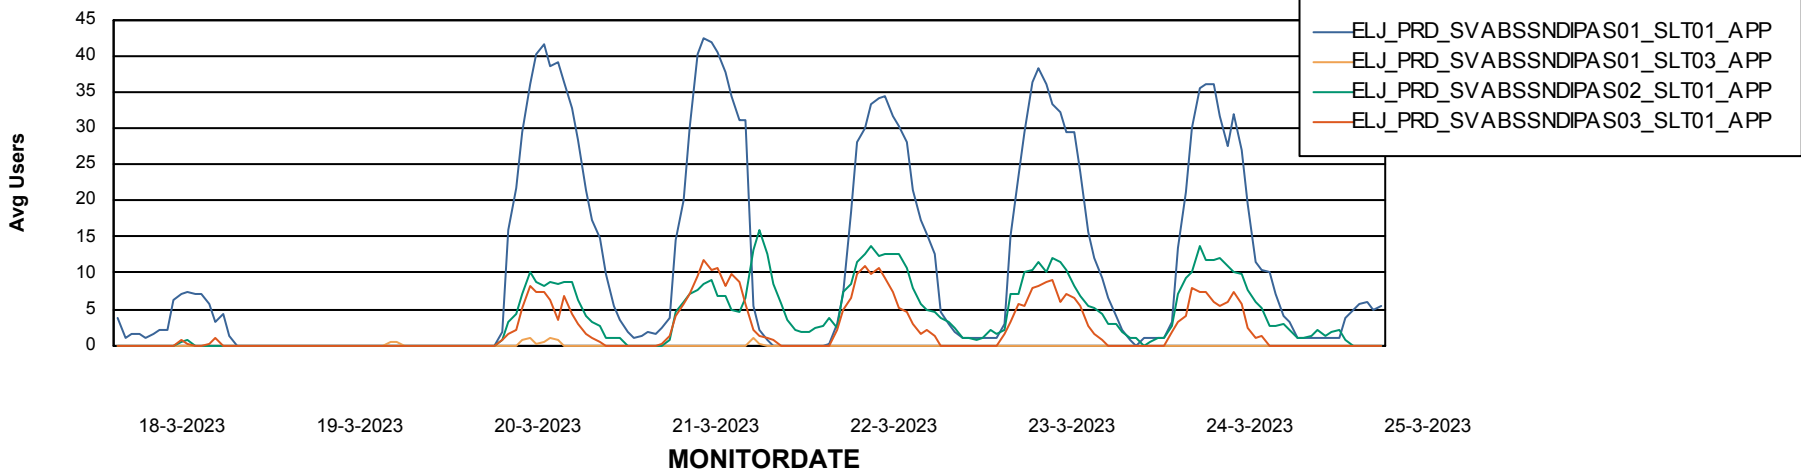

Avg users per day per ABS server