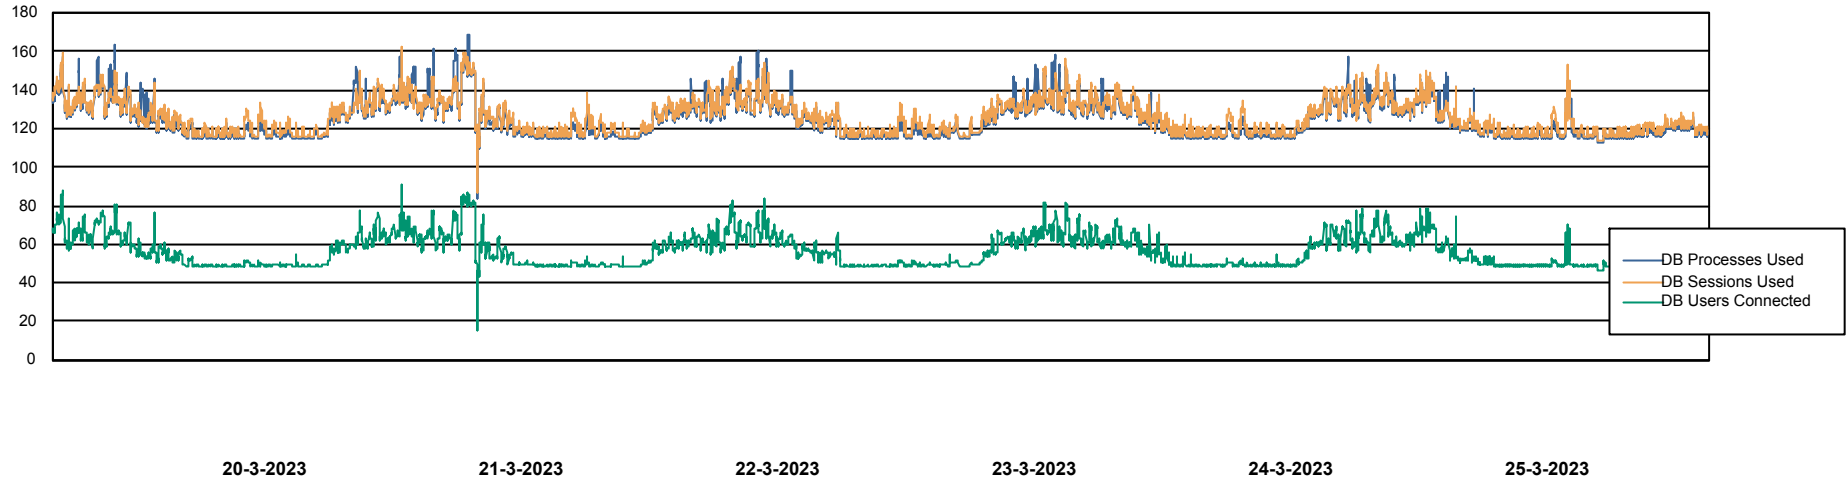

Weekly SLA Customer Report

Customer ELJ Production
Database ID 72

Database Performance ELJDB_BI

Weekly SLA Customer Report

Customer ELJ Production
Database ID 72

Database Performance ELJDB_Production

Weekly SLA Customer Report

Customer ELJ Production
Database ID 72

Database Performance ELJDB_Standby

DB Processes Max 4
DB Sessions Max 600

Weekly SLA Customer Report

Customer ELJ Production
Database ID 72

DATABASE SIZE ELJDB_BI

Database growth over last month