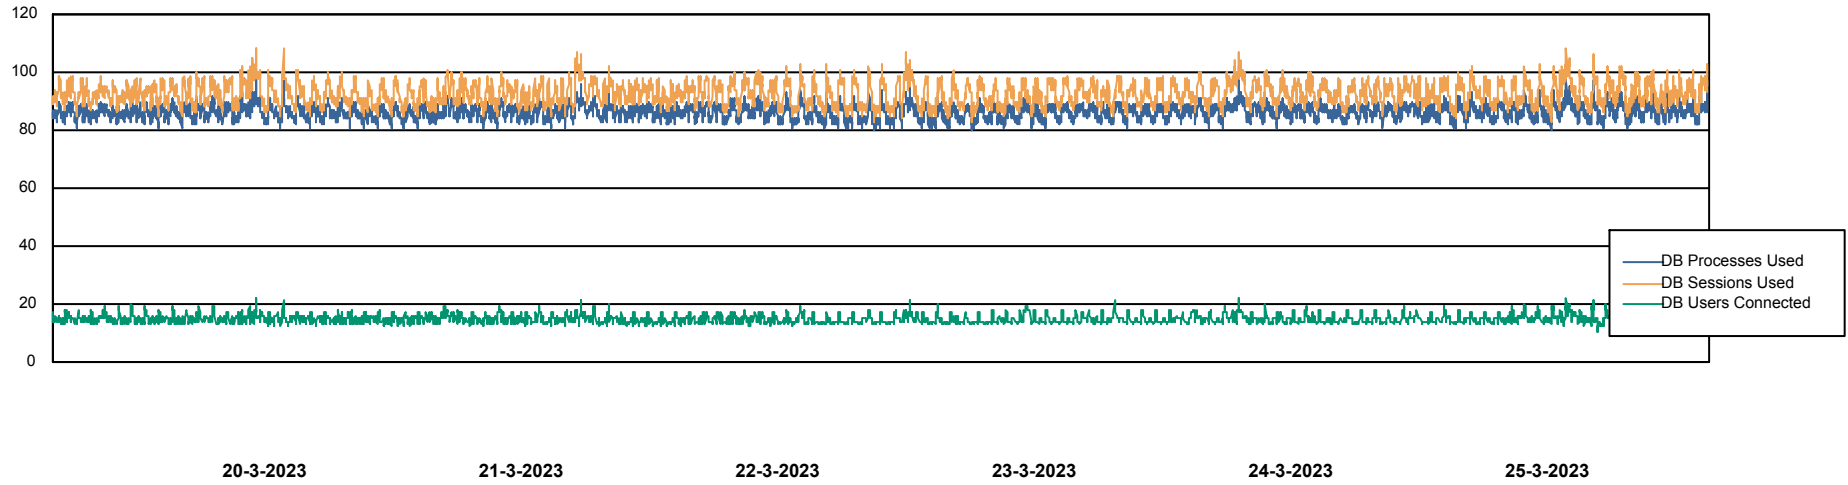

Harddisk Usage ELJ_PRD_SVABSSNDIPDB02

	Free disk space on / (%)	Total disk space on / (Gb)	Used disk space on / (Gb)	Free disk space on /boot (%)	Total disk space on /boot (Gb)	Used disk space on /boot (Gb)	Free disk space on /u01 (%)	Total disk space on /u01 (Gb)	Used disk space on /u01 (Gb)
25-3-2023	81	160	30	26	0	0	67	600	200
24-3-2023	81	160	30	26	0	0	67	600	200
23-3-2023	81	160	30	26	0	0	67	600	200
22-3-2023	81	160	30	26	0	0	67	600	200
21-3-2023	81	160	30	26	0	0	67	600	200
20-3-2023	81	160	30	26	0	0	67	600	200
19-3-2023	81	160	30	26	0	0	68	600	189

Weekly SLA Customer Report

Customer ELJ Production
Database ID 72

Database Performance ELJDB_BI

Weekly SLA Customer Report

Customer ELJ Production
Database ID 72

Database Performance ELJDB_Production

Weekly SLA Customer Report