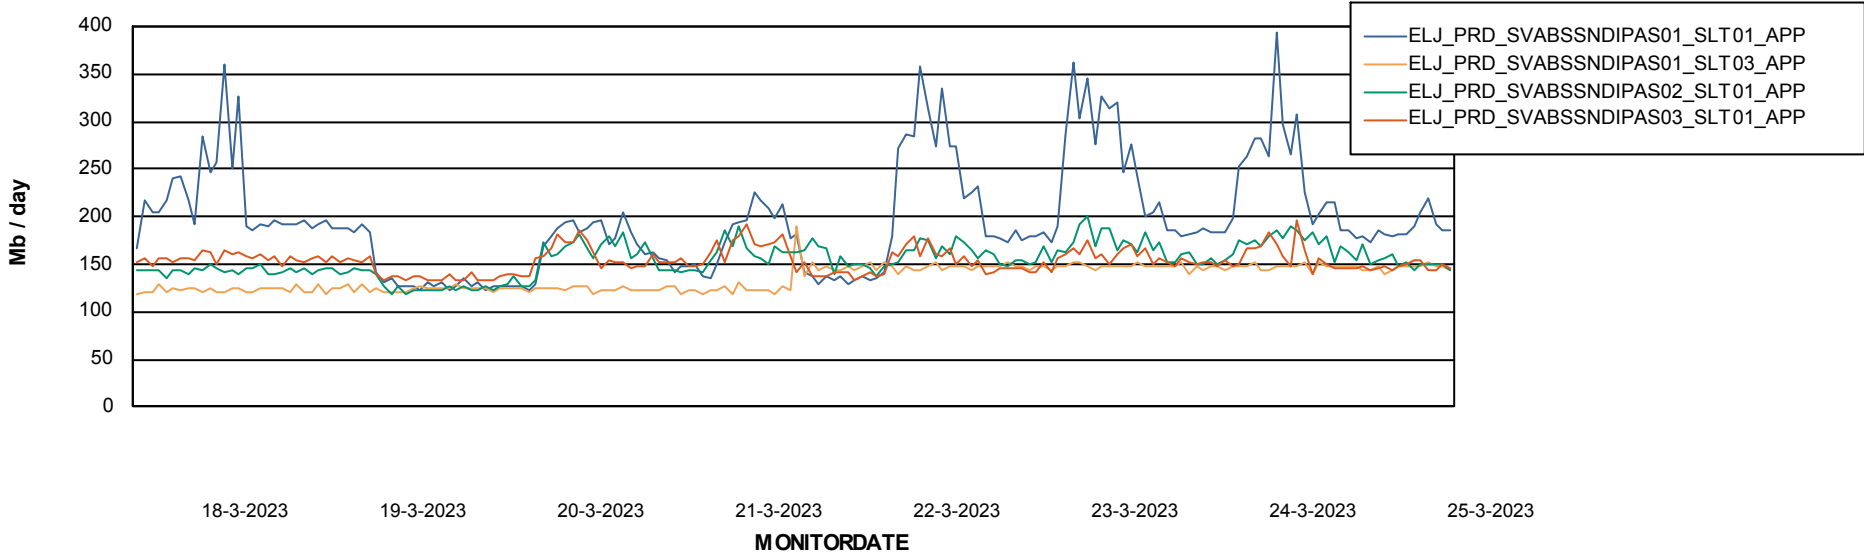

ABSSolute Application Server Services

Avg memory used per ABS Server Service