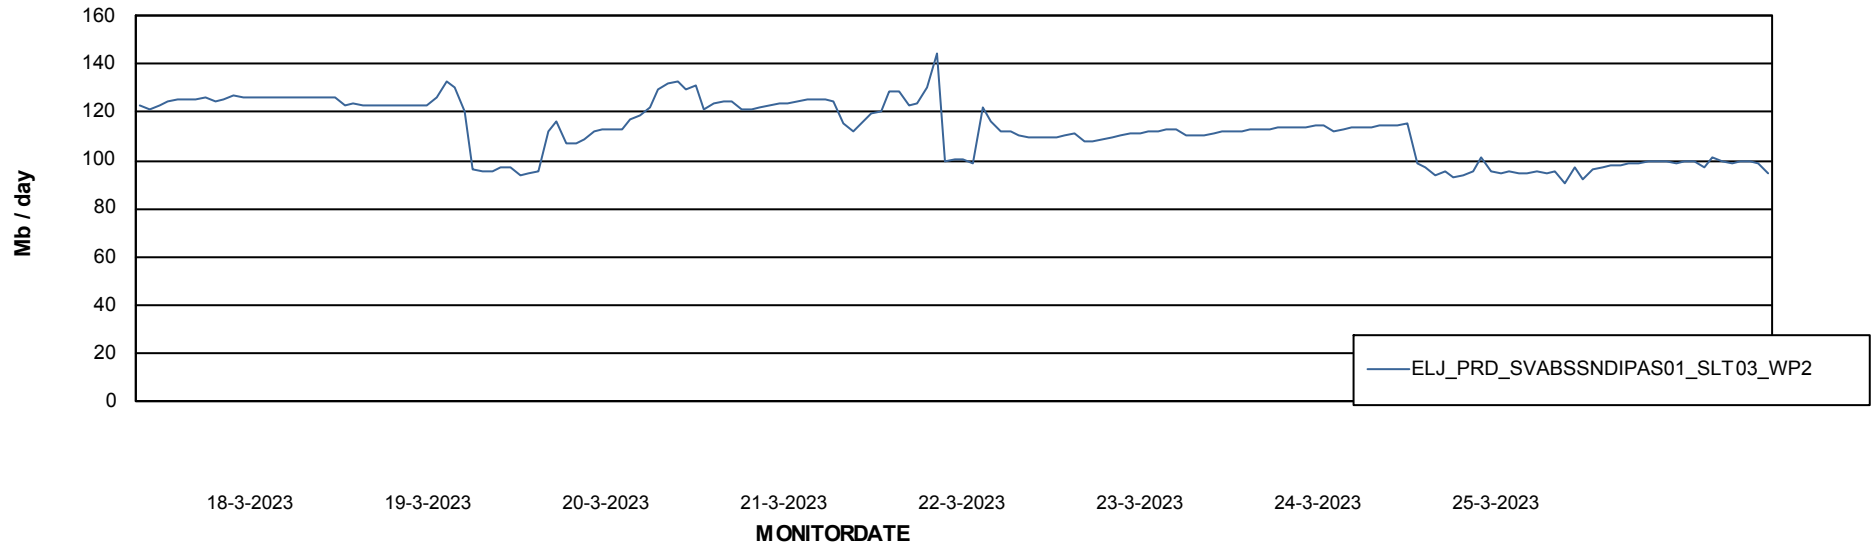

ABSSolute Web Component Services

Avg memory used per ABS Web component