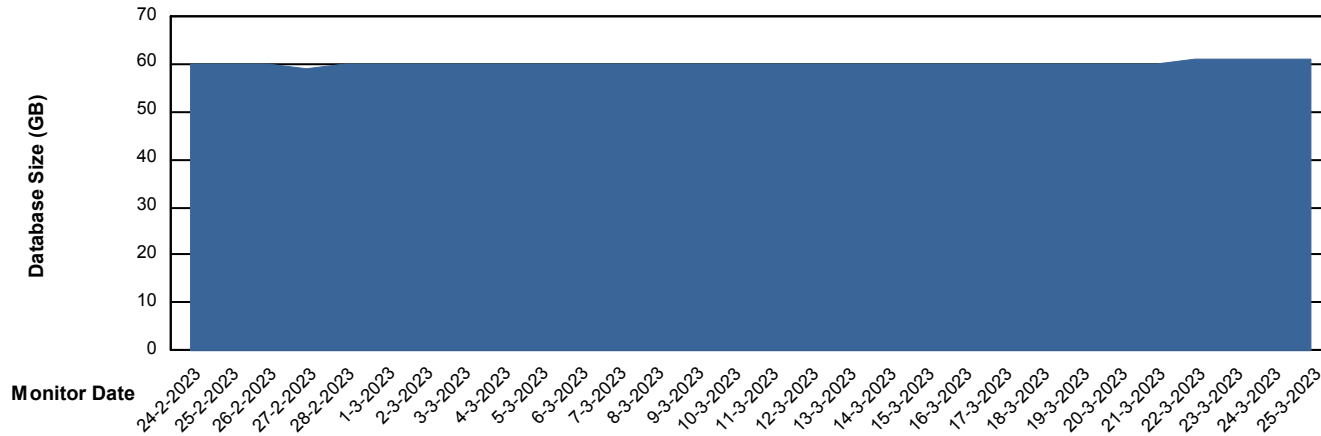

DATABASE SIZE ELJDB_Production

Database growth over last month