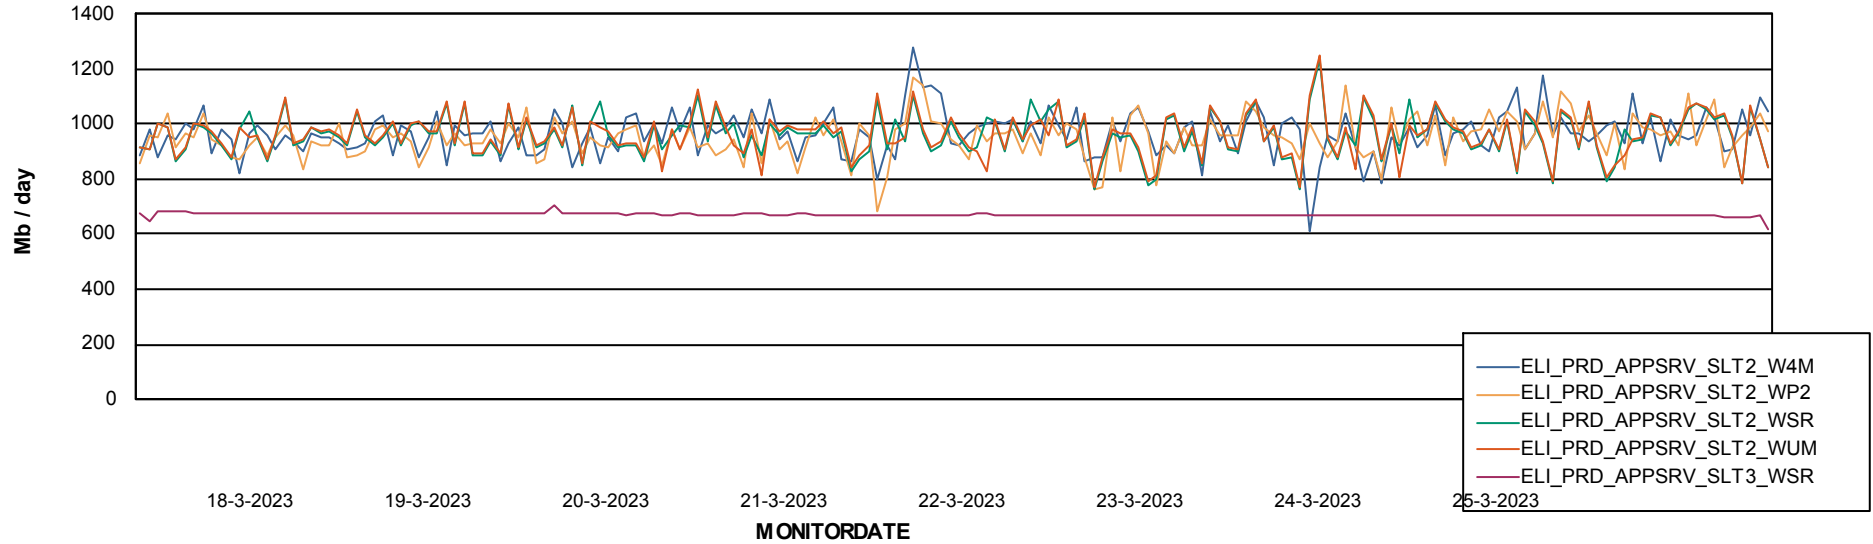

Avg memory used per ReportServer Service

Avg users per day per ABS server

Weekly SLA Customer Report

Customer ELI_Production
Database ID 62

ABSSolute Application Server Services

Avg memory used per ABS Web component