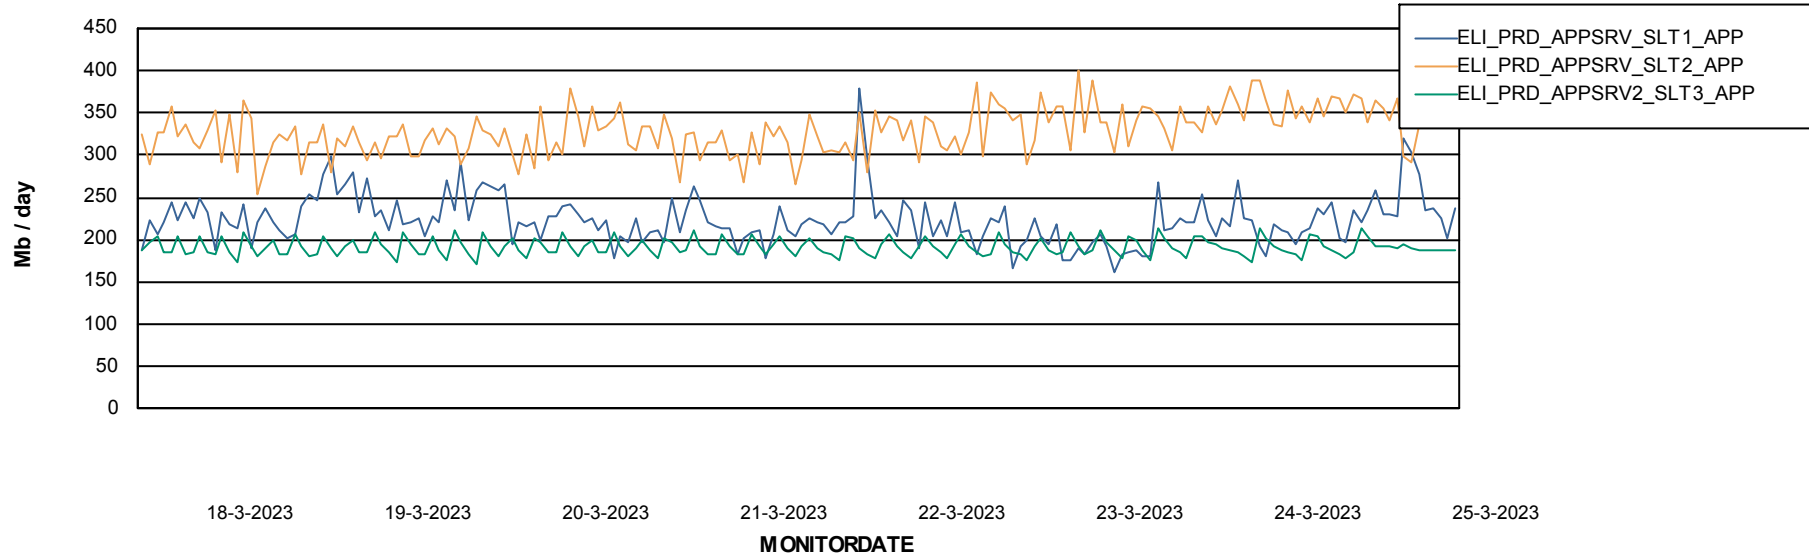

ABSolute Application Server Services

Avg memory used per ABS Server Service