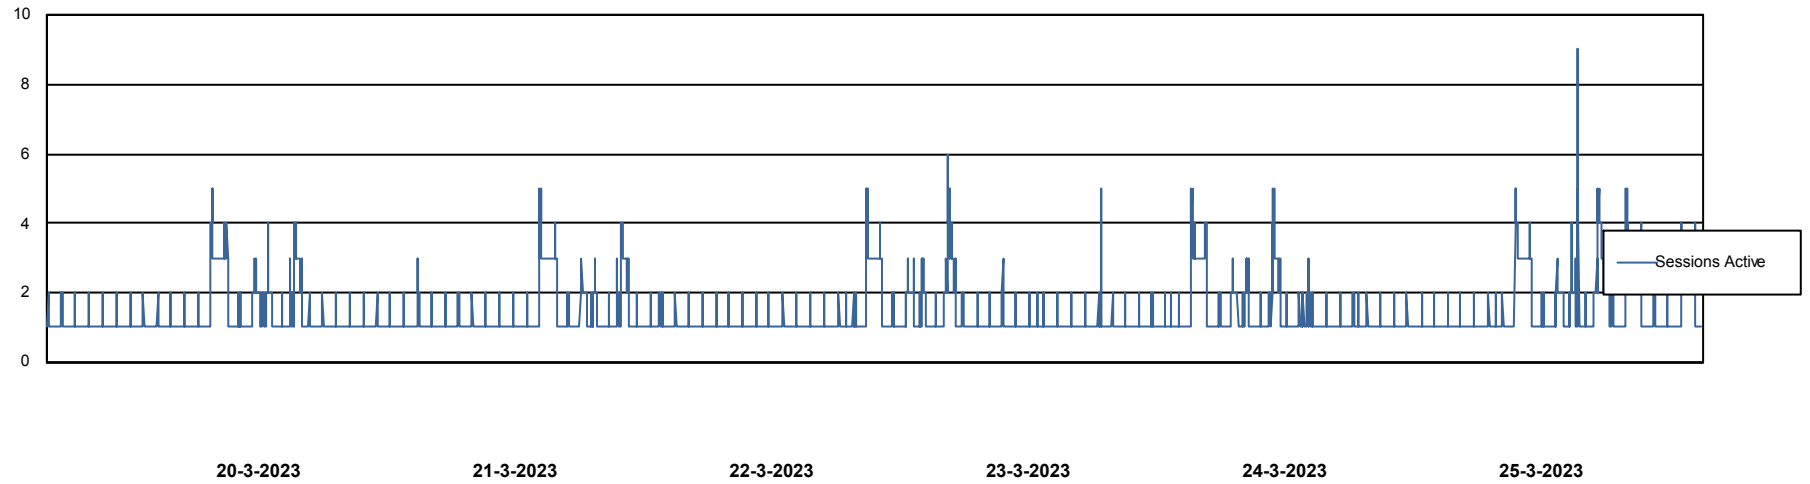

Weekly SLA Customer Report

Customer ELI_Production
Database ID 62

Database Performance ELIDB_BI

Weekly SLA Customer Report

Customer ELI_Production
Database ID 62

Database Performance ELIDB_BI_FUTURE

Weekly SLA Customer Report