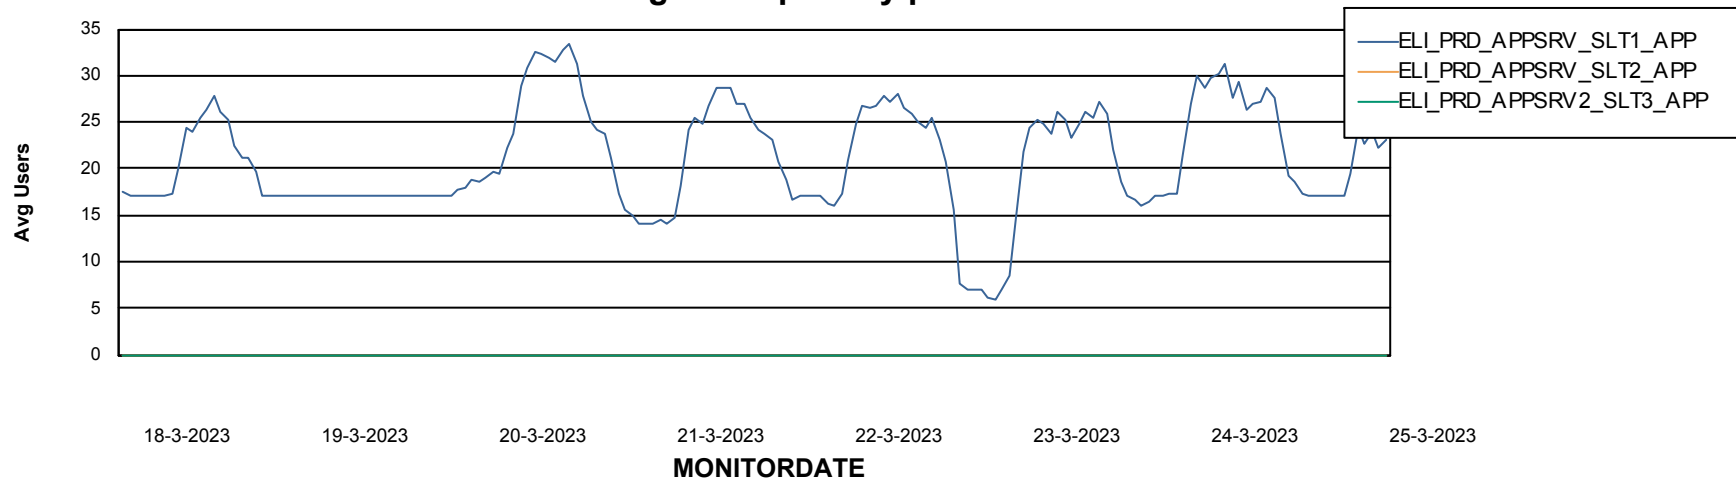

Avg users per day per ABS server