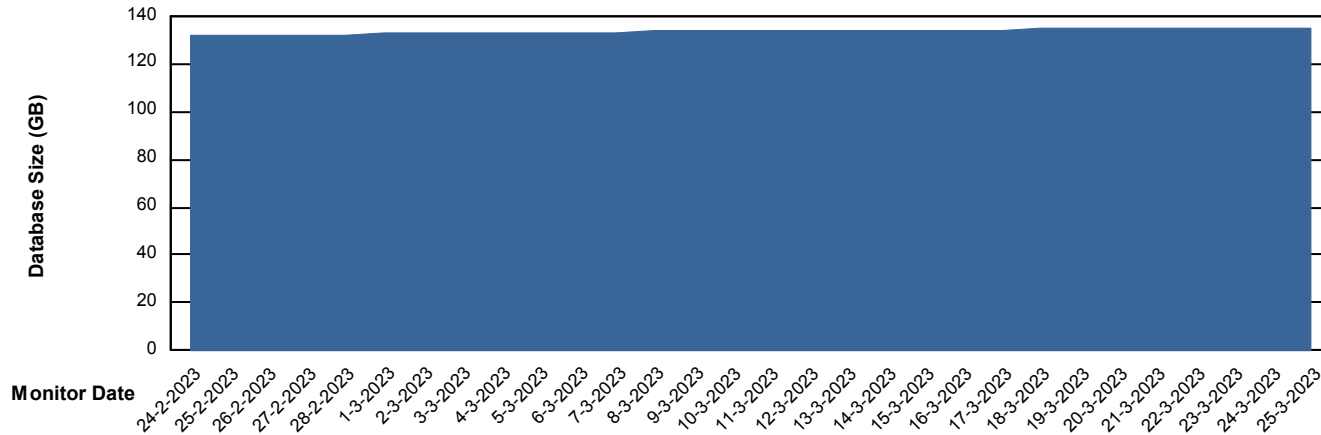

Customer ELI_Production
Database ID 62

DATABASE SIZE ELIDB_BI

Database growth over last month

DATABASE SIZE ELIDB_BI_FUTURE

Database growth over last month

Weekly SLA Customer Report

Customer ELI_Production
Database ID 62

DATABASE SIZE ELIDB_Production

Database growth over last month

Weekly SLA Customer Report

Customer ELI_Production
 Database ID 62

Database Tablespace ELIDB_BI

Date	Tablespace Name	Filesize (Gb)	Usedsize (Gb)	Percentage free
25-3-2023	ABSDATA	84	71	15
	INDX	104	85	18
24-3-2023	ABSDATA	84	71	15
	INDX	104	85	18
23-3-2023	ABSDATA	84	71	15
	INDX	104	85	18
22-3-2023	ABSDATA	84	71	15
	INDX	104	85	18
21-3-2023	ABSDATA	84	71	15
	INDX	104	85	18
20-3-2023	ABSDATA	84	71	15
	INDX	104	85	18
19-3-2023	ABSDATA	84	71	15
	INDX	104	85	18