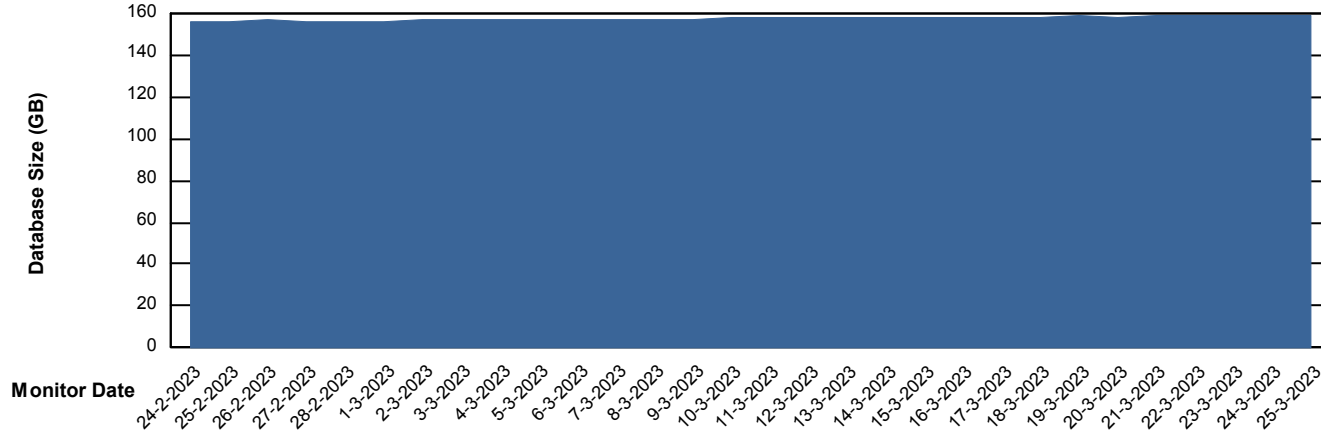

Customer ELI_Production
Database ID 62

Database Performance ELIDB_Production

Weekly SLA Customer Report

Customer ELI_Production
Database ID 62

Database Performance ELIDB_Standby

DB Processes Max 1,000

Weekly SLA Customer Report

Customer ELI_Production
Database ID 62

DATABASE SIZE ELIDB_BI

Database growth over last month

DATABASE SIZE ELIDB_BI_FUTURE

Database growth over last month

Weekly SLA Customer Report

Customer ELI_Production
Database ID 62