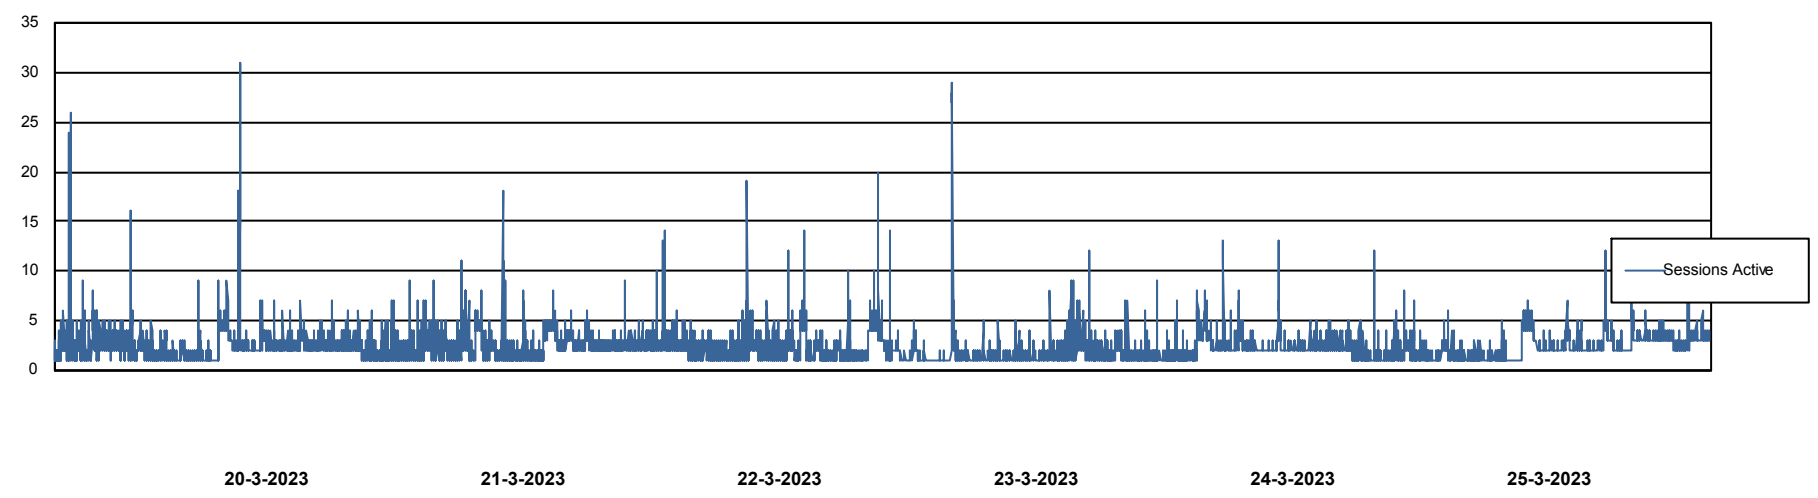

Weekly SLA Customer Report

Customer ELI_Production
Database ID 62

Database Performance ELIDB_BI

Weekly SLA Customer Report

Customer ELI_Production
Database ID 62

Database Performance ELIDB_BI_FUTURE

Weekly SLA Customer Report

Customer ELI_Production
Database ID 62

Database Performance ELIDB_Production

Weekly SLA Customer Report

Customer ELI_Production
Database ID 62

Database Performance ELIDB_Standby

DB Processes Max 1,000

Weekly SLA Customer Report