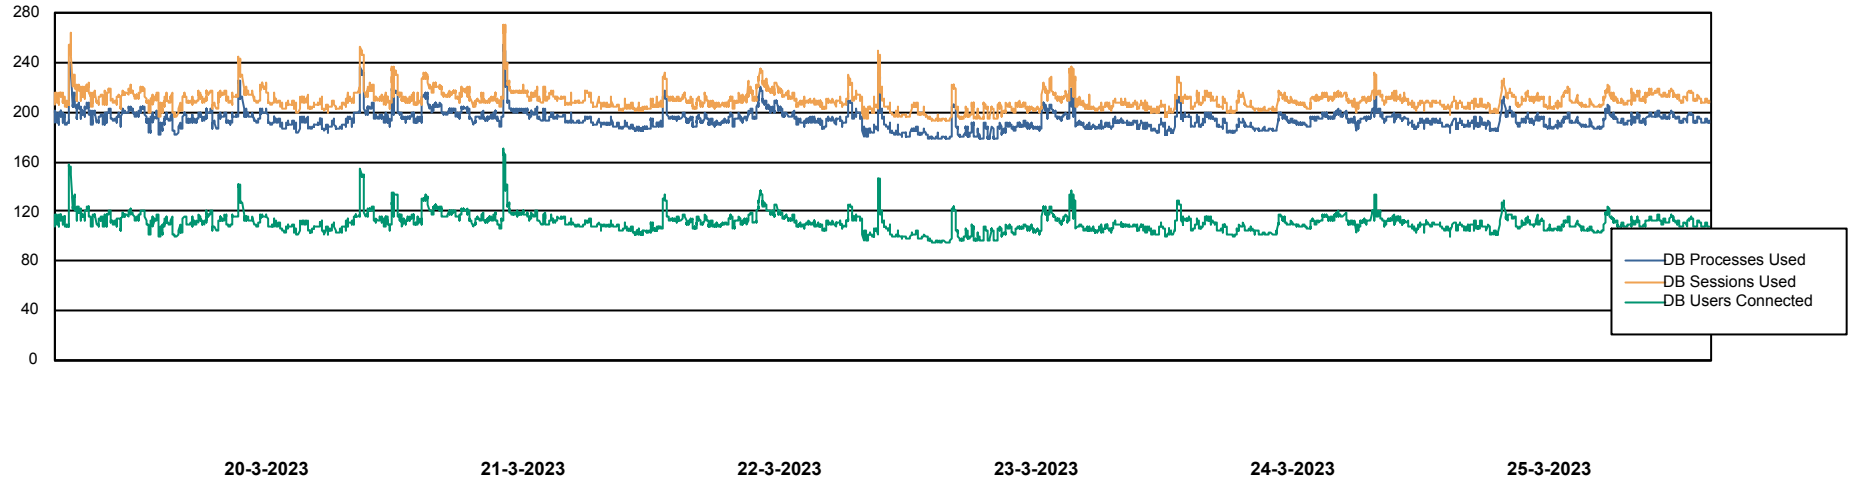

Database Performance ELIDB_Production