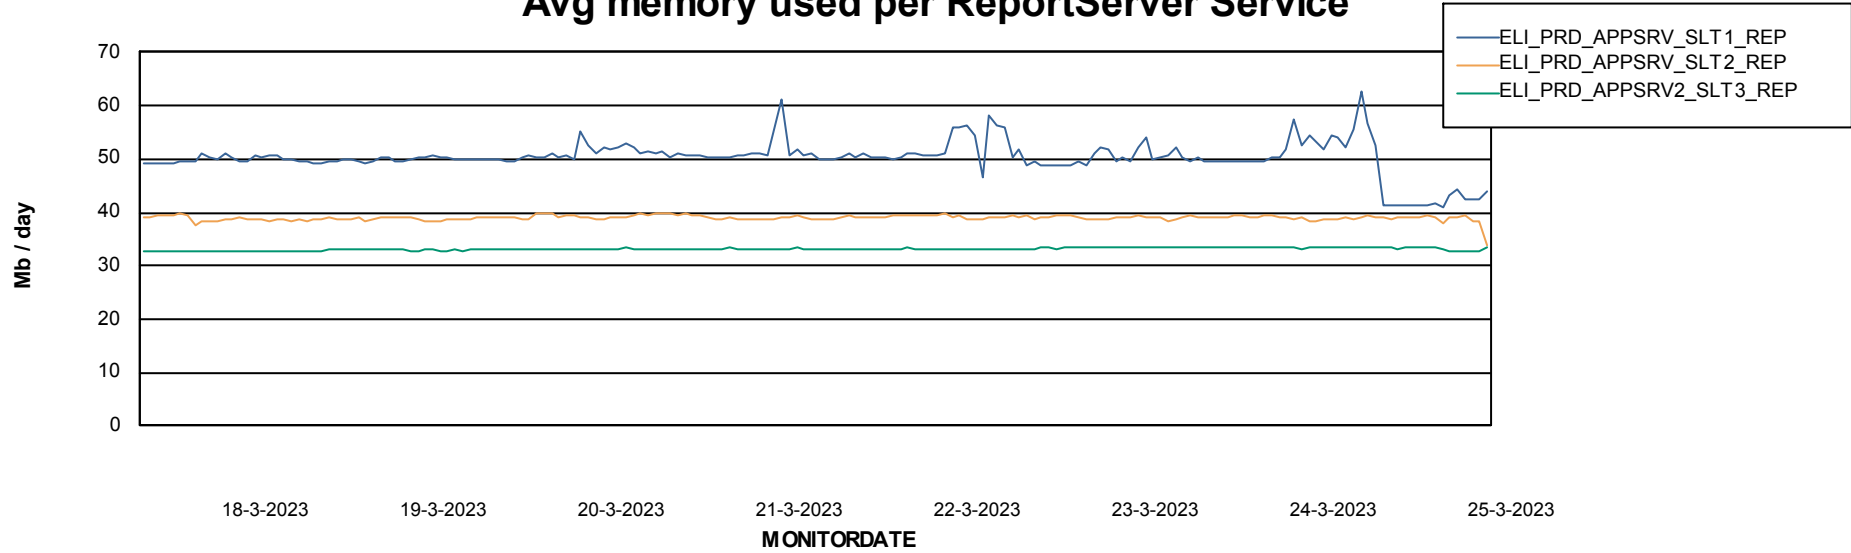

ABSSolute Application Server Services

Avg memory used per ReportServer Service