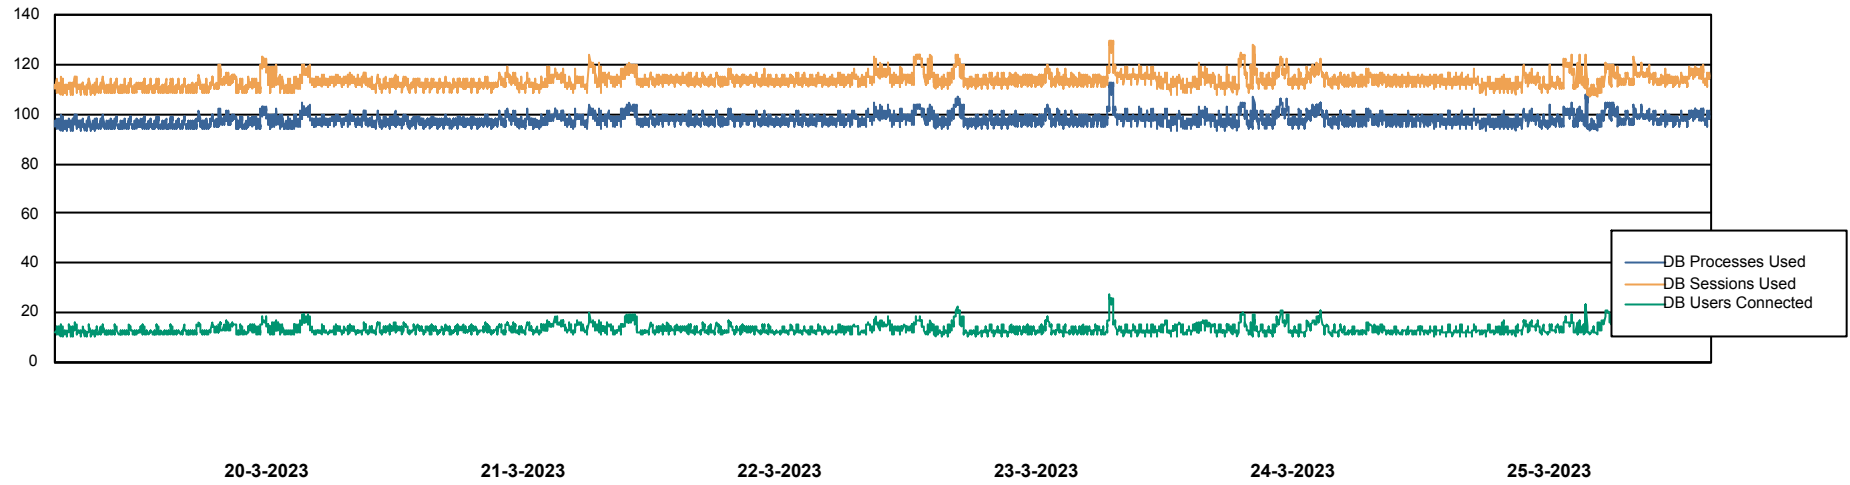

Weekly SLA Customer Report

Customer ELI_Production
Database ID 62

Database Performance ELIDB_BI

Weekly SLA Customer Report

Customer ELI_Production
Database ID 62

Database Performance ELIDB_BI_FUTURE

Weekly SLA Customer Report