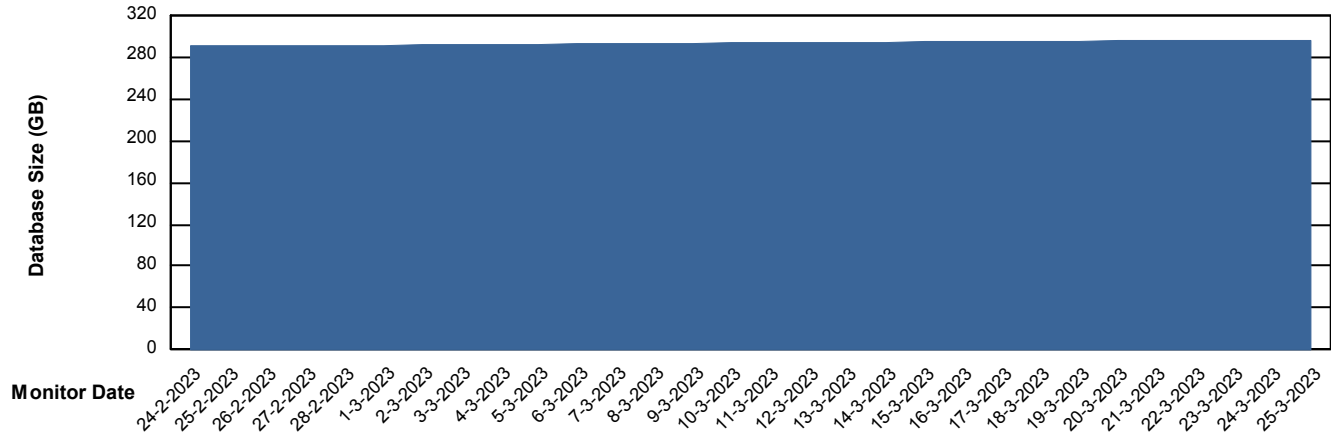

DATABASE SIZE ELIDB_Production

Database growth over last month