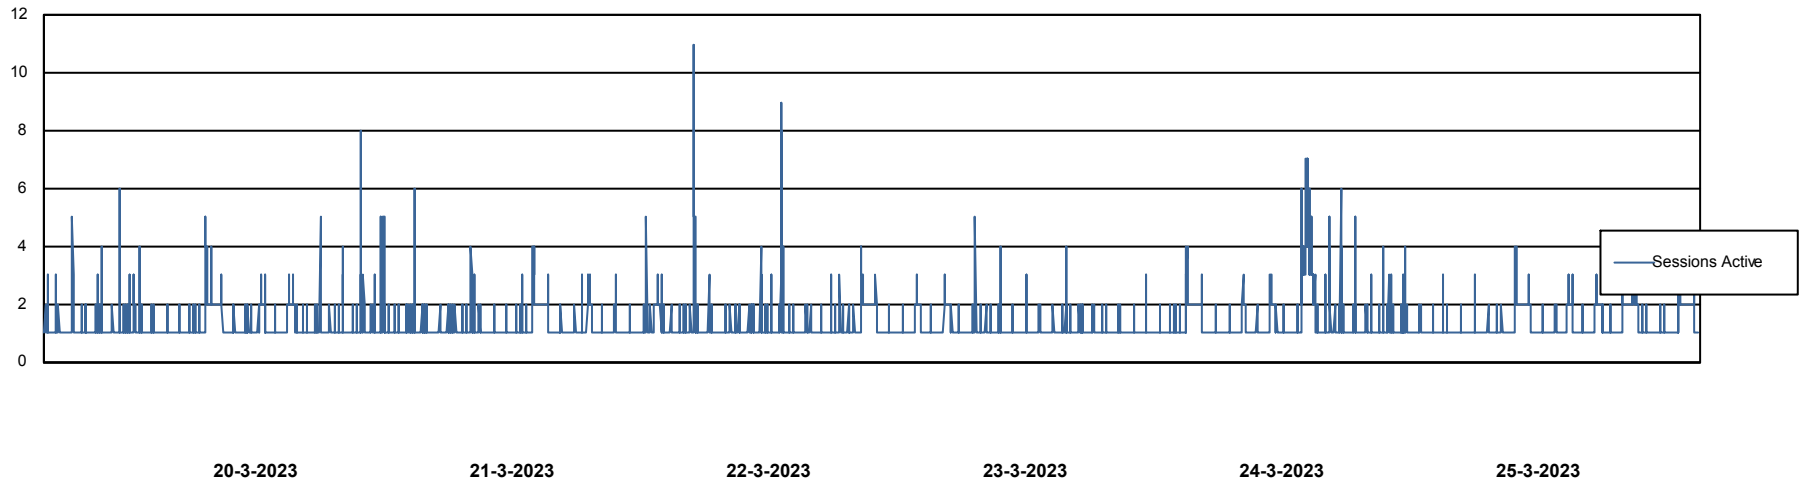

Harddisk Usage ELI_PRD_BISRV

	Free disk space on / (%)	Total disk space on / (Gb)	Used disk space on / (Gb)	Free disk space on /ABS-BI (%)	Total disk space on /ABS-BI	Used disk space on /ABS-BI	Free disk space on /backup (%)	Total disk space on /backup	Used disk space on /backup	Free disk space on /boot (%)
25-3-2023	28	90	65	29	325	221	74	68	17	62
24-3-2023	28	90	65	28	325	222	68	68	22	62
23-3-2023	28	90	65	29	325	222	70	68	21	62
22-3-2023	28	90	65	28	325	224	77	68	16	62
21-3-2023	28	90	65	28	325	223	68	68	22	62
20-3-2023	28	90	65	28	325	223	68	68	22	62
19-3-2023	28	90	65	28	325	223	68	68	22	62

Weekly SLA Customer Report

Customer ELI_Production
 Database ID 62

Harddisk Usage ELI_PRD_BISRV_FUTURE

	Free disk space on / (%)	Total disk space on / (Gb)	Used disk space on / (Gb)	Free disk space on /backup (%)	Total disk space on /backup	Used disk space on /backup	Free disk space on /boot (%)	Total disk space on /boot (Gb)	Used disk space on /boot (Gb)	Free disk space on /u01 (%)
25-3-2023	35	34	22	53	299	140	69	1	0	50
24-3-2023	35	34	22	34	299	198	69	1	0	44
23-3-2023	35	34	22	43	299	170	69	1	0	44
22-3-2023	35	34	22	52	299	143	69	1	0	44
21-3-2023	35	34	22	61	299	116	69	1	0	44
20-3-2023	36	34	22	69	299	92	66	1	0	46
19-3-2023	36	34	22	74	299	76	66	1	0	51

Weekly SLA Customer Report

Customer ELI_Production
Database ID 62

Database Performance ELIDB_BI

Weekly SLA Customer Report

Customer ELI_Production
Database ID 62

Database Performance ELIDB_BI_FUTURE

Weekly SLA Customer Report