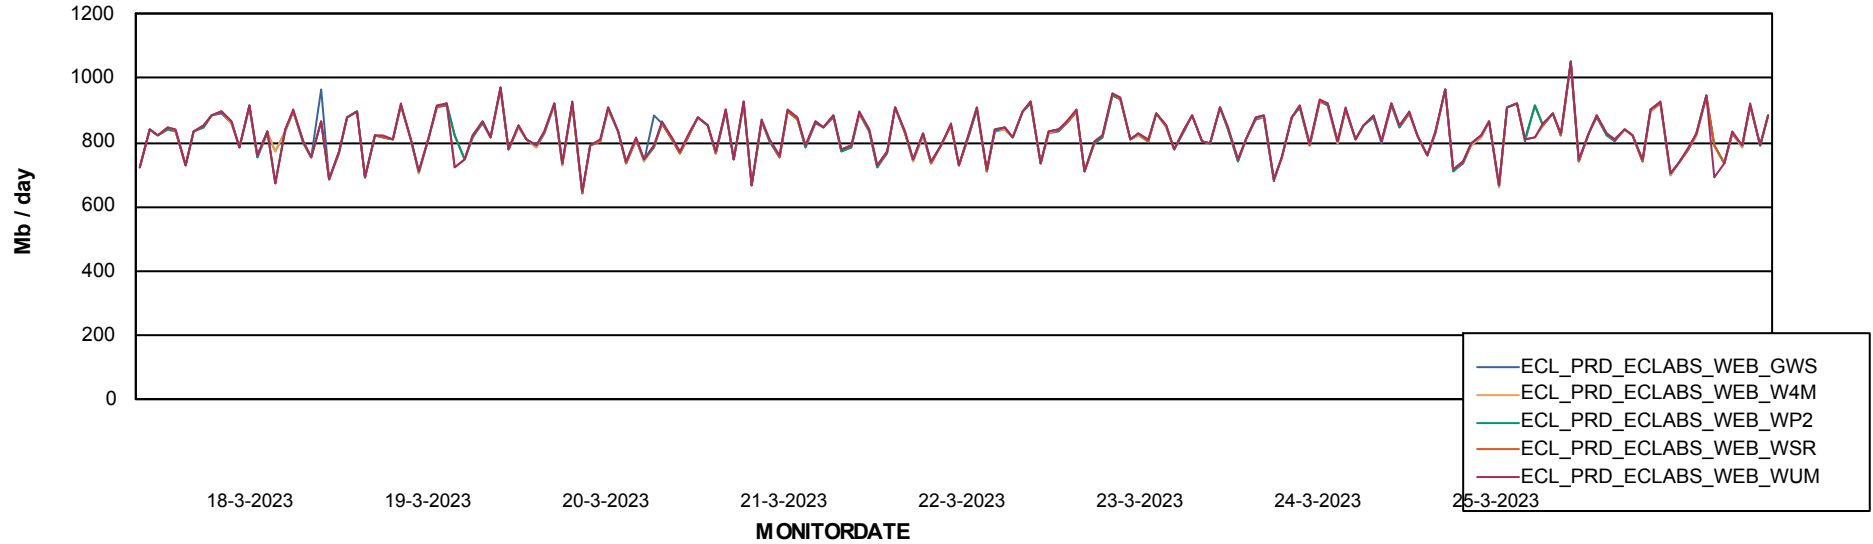

ABSSolute Web Component Services

Avg memory used per ABS Web component