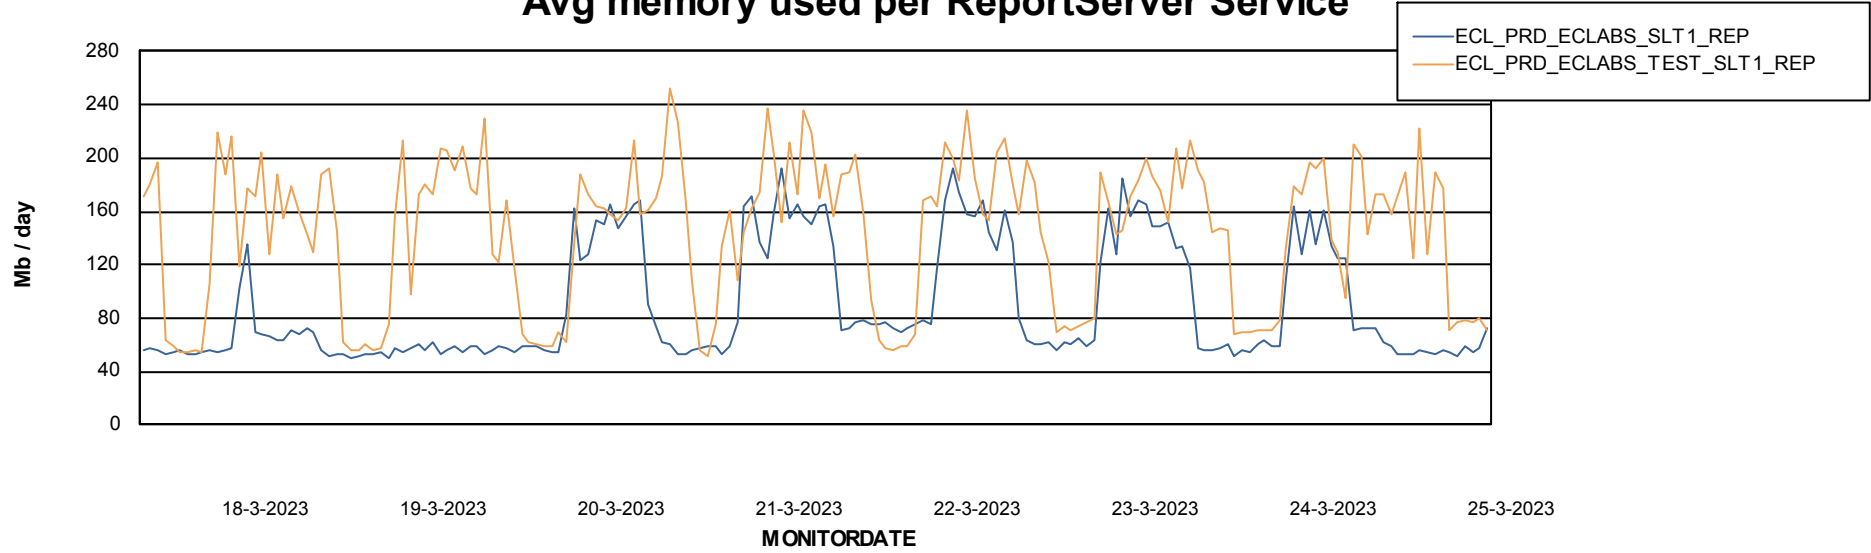

ABSSolute Application ReportServer Services

Avg memory used per ReportServer Service