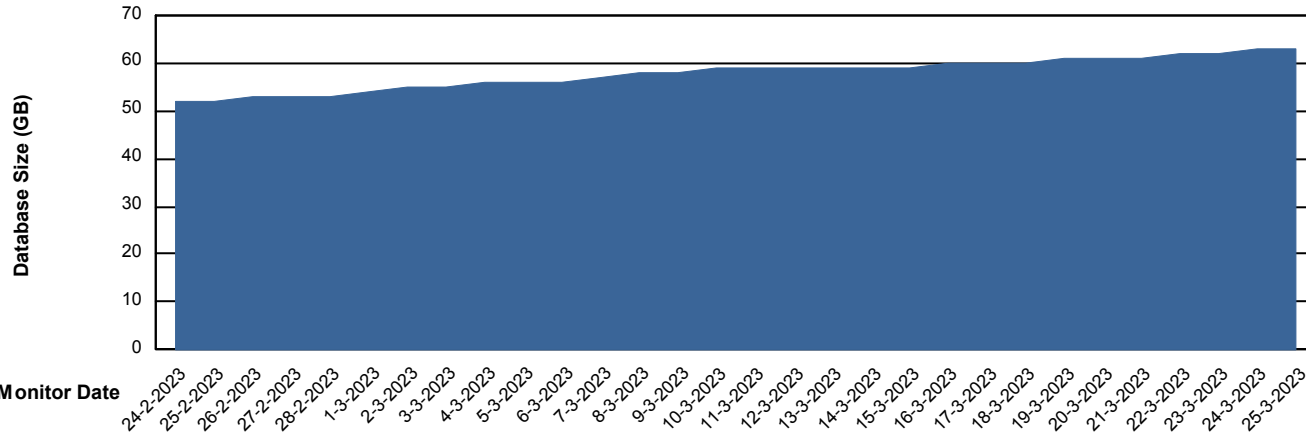

Database growth over last month

Database Tablespace ECL_PRD_ECLABS_DB_Production

Date	Tablespace Name	Filesize (Gb)	Usedsize (Gb)	Percentage free
25-3-2023	ABSDATA	81	44	46
	INDX	10	5	52
24-3-2023	ABSDATA	81	44	46
	INDX	10	5	52
23-3-2023	ABSDATA	81	44	46
	INDX	10	5	52
22-3-2023	ABSDATA	81	44	46
	INDX	10	5	52
21-3-2023	ABSDATA	81	44	46
	INDX	10	5	52
20-3-2023	ABSDATA	81	44	46
	INDX	10	5	52
19-3-2023	ABSDATA	81	44	46
	INDX	10	5	52