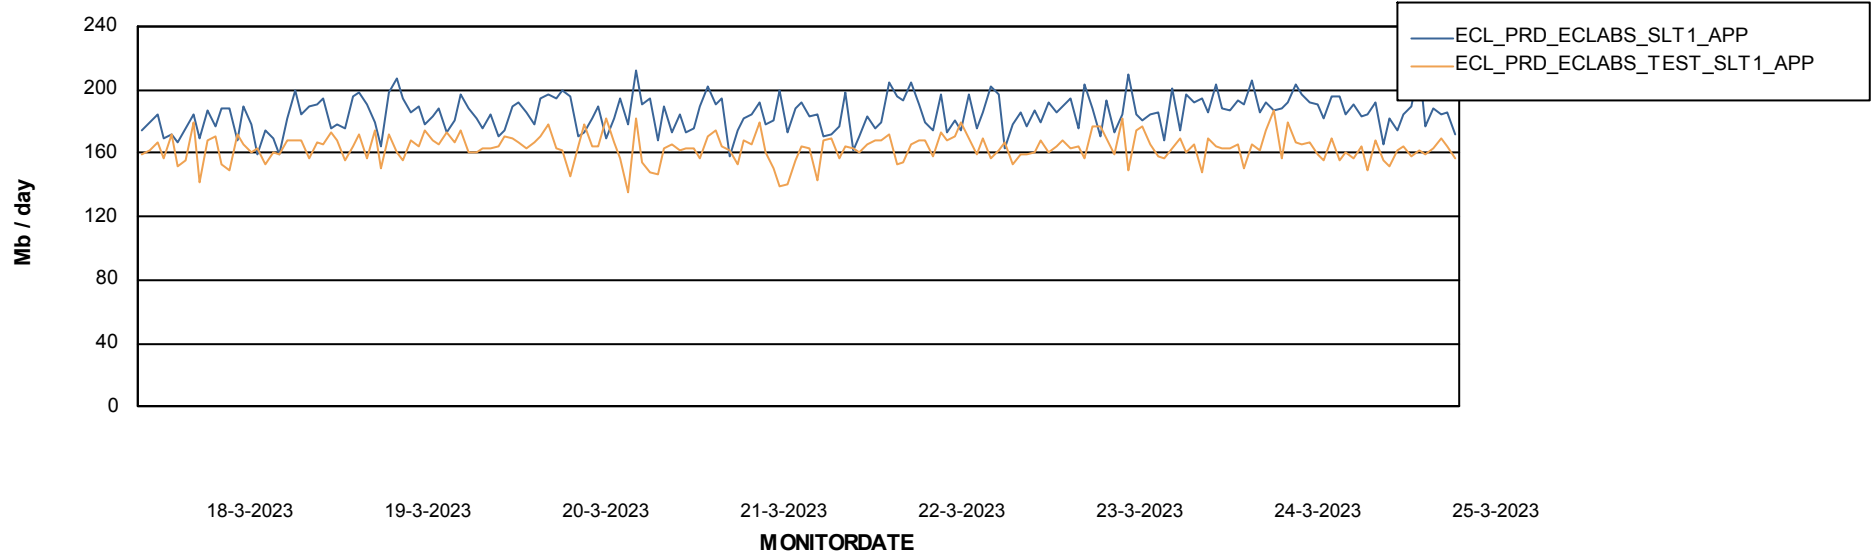

ABSSolute Application Server Services

Avg memory used per ABS Server Service