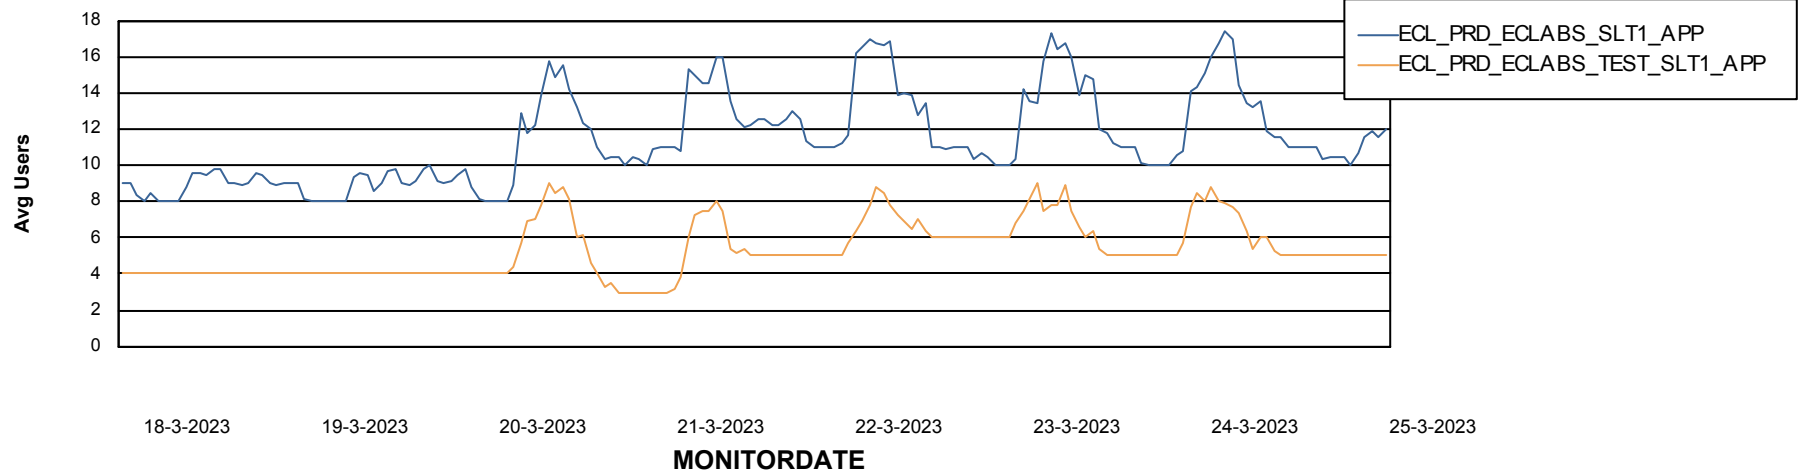

Avg users per day per ABS server