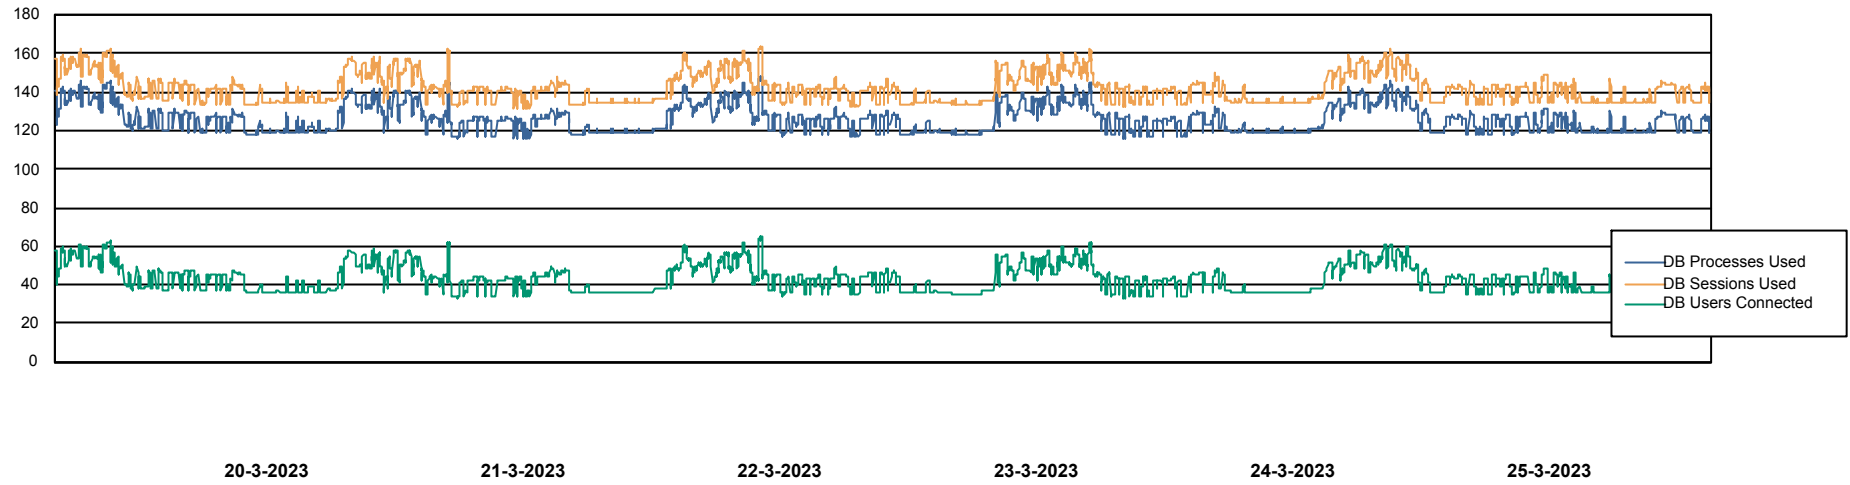

Database Performance ECL_PRD_ECLABS_DB_Production